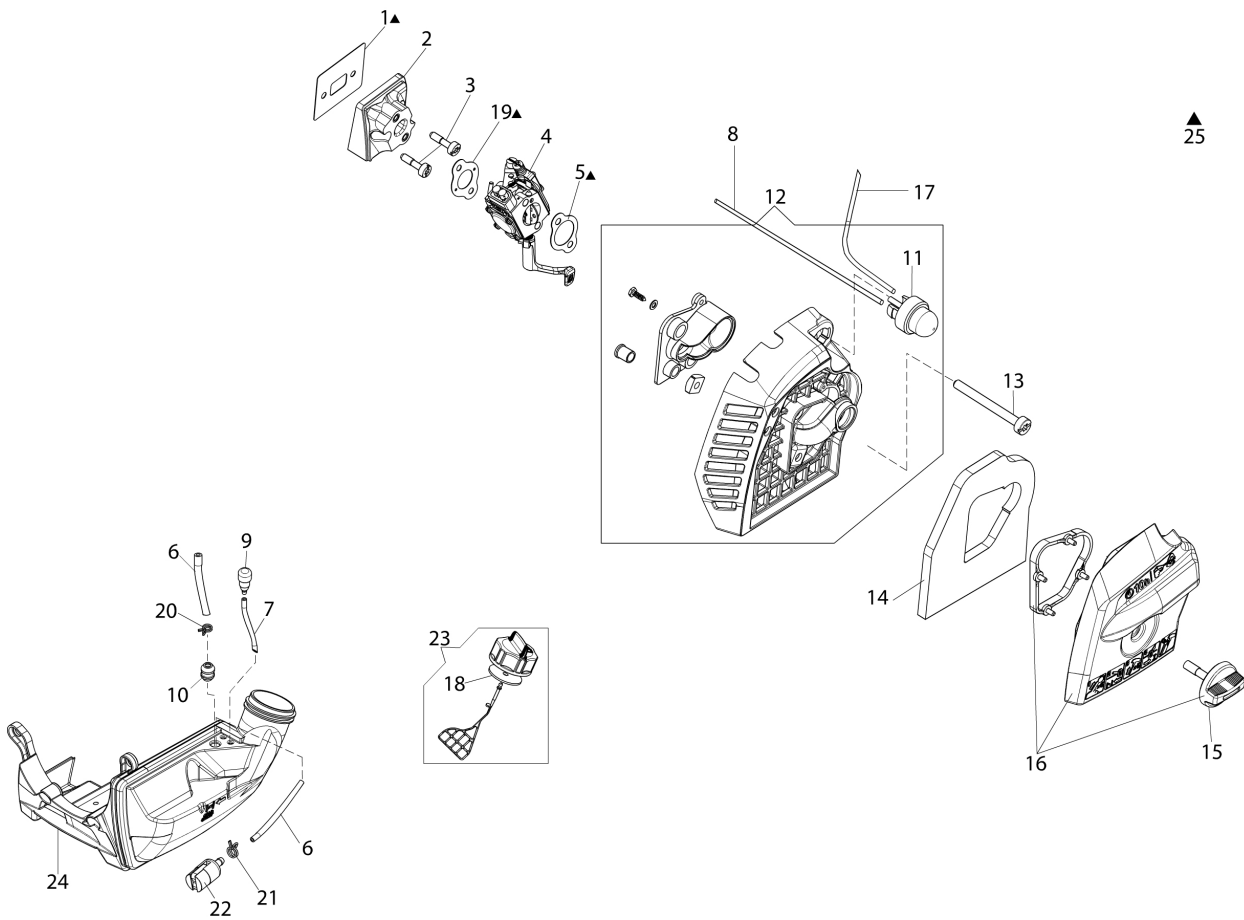

Ref.Nu	Qty	Part number	Description	Validity from	Validity till	Notes	Bulletin
1	1	58070025AR	Gasket				
2	1	61370001R	Insulator				
3	2	3891046R	Screw				
4	1	2318265R	Carburetor				
5	1	56570058R	Gasket				
6	1	61370038R	Tube				
7	1	3073001R	Breather fuel pipe				
8	1	3073002R	Tube				
9	1	61070011AR	Breather valve				
10	1	4161211R	Bush				
11	1	2318817R	Air purge				
12	1	61372008R	Filter support			Grigio; Grey	
13	2	3891063R	Screw				
14	1	61370005R	Air filter				
15	1	61370008R	Knob				
16	1	61370258	Filter cover kit			Grigio; Grey	
17	1	61240041R	Tube				
18	1	61070006R	Gasket				
19	1	61200196AR	Gasket				
20	1	3059026	Band				
21	1	4098377R	Band				
22	1	094600450R	Fuel filter				
23	1	61372003R	Tank cap				
24	1	61370076R	Tank			Rosso; Red	
25	1	61370255	Gasket set