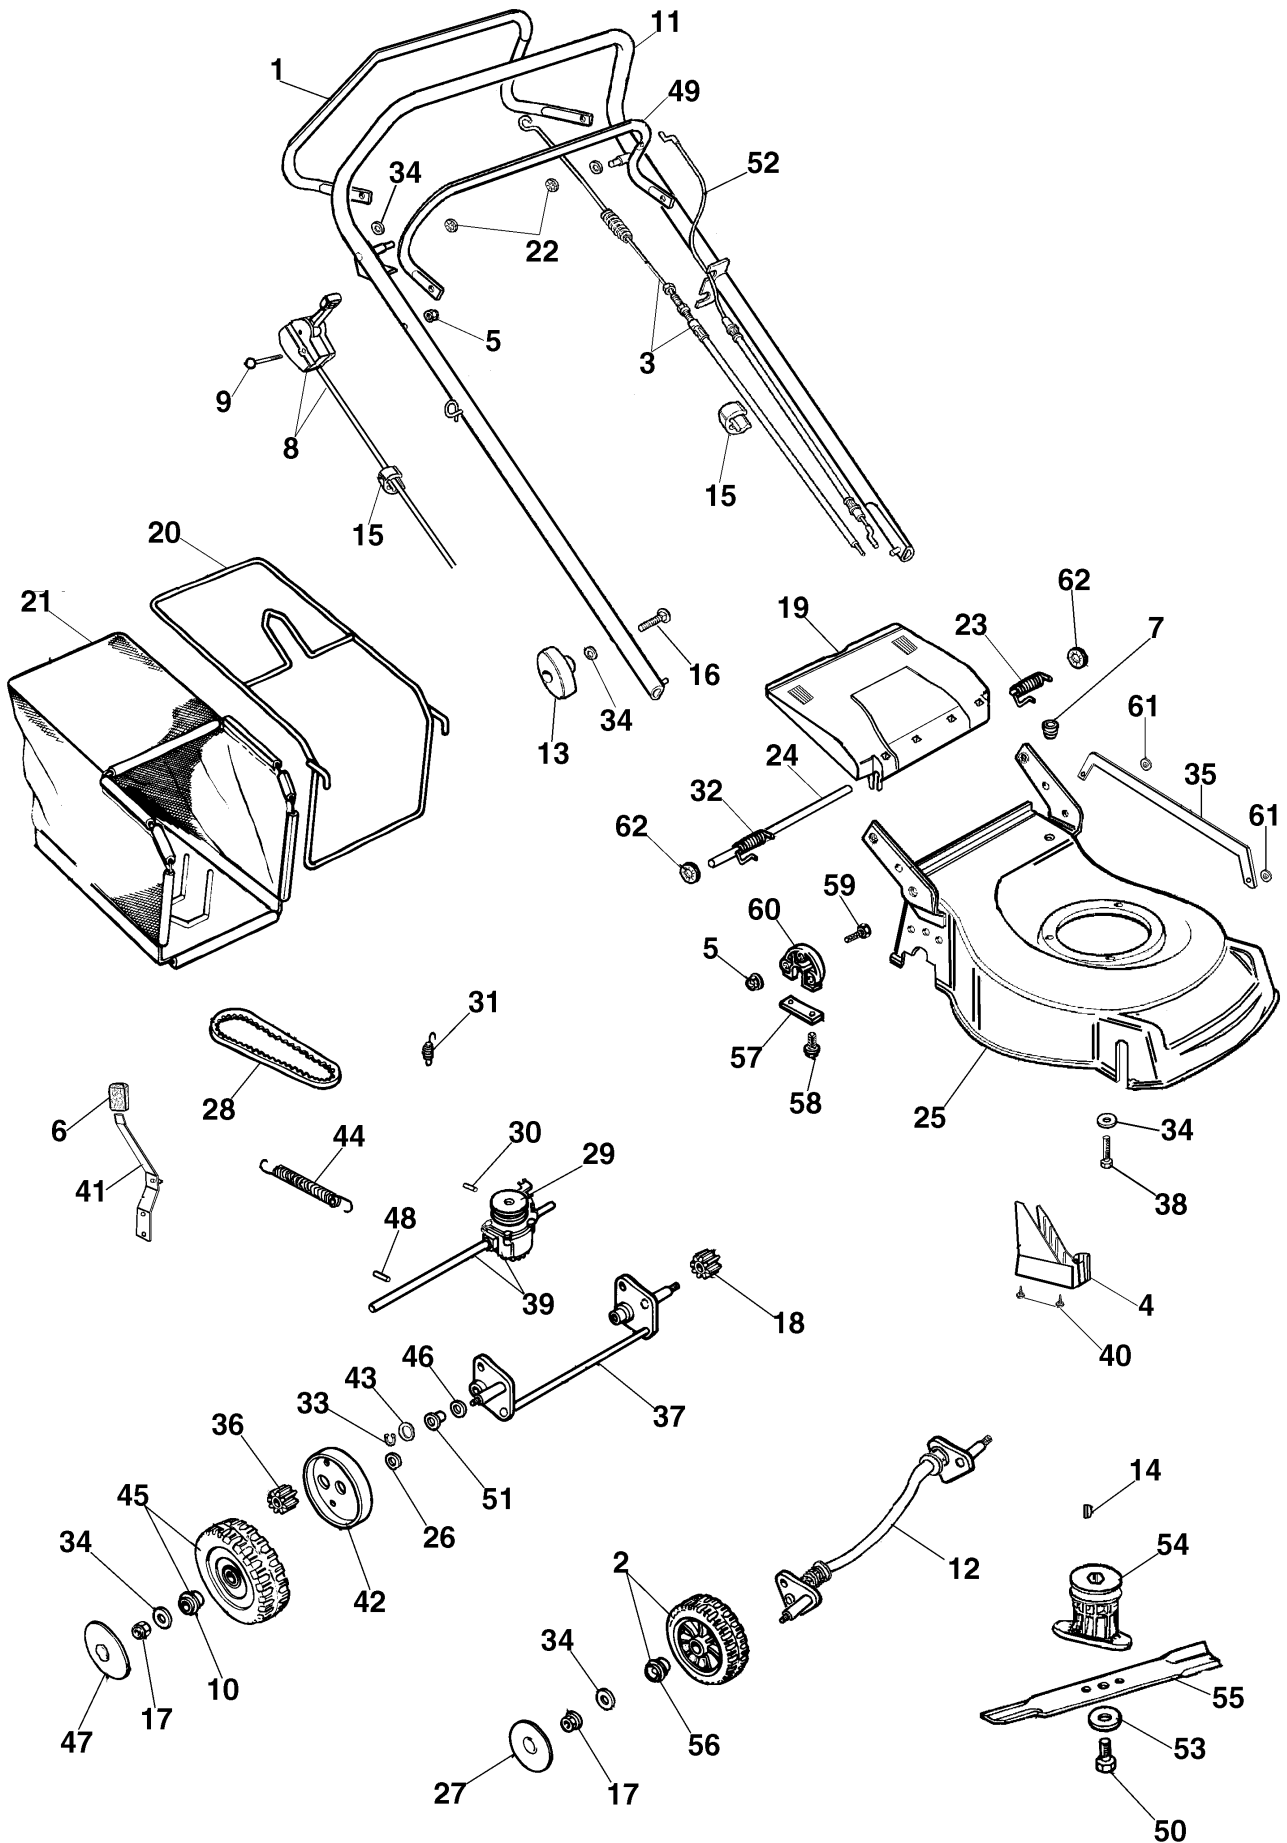

Ref.Nu	Qty	Part number	Description	Validity from	Validity till	Notes	Bulletin
							01/07
57	2	66030039	Plate				
58	4	3960031R	Screw				
59	6	3801022R	Screw				
60	2	66030049	Support				
61	2	3045035R	Retainer washer				
62	2	3045034R	Retainer washer				
63	3	66070228R	Support				BT5-042-06/07
64	1	66070099R	Spring				
65	1	66070133R	Support				
66	2	3918009R	Washer				
67	1	66070128	Dashboard				
68	1	66070136R	Throttle cable				
69	1	66072030	Grassbag kit				
70	1	66070137	Grassbag				
71	1	66110019	Frame				
72	1	66060077AR	Throttle cable				
73	1	66070233	Guard kit				BT5-042-06/07
74	2	66100126	Wheel cover				BT5-038-01/07
75	2	66030080R	Wheel cover				BT5-038-01/07
76	2	3960072	Screw				
77	1	66070381	Labels kit