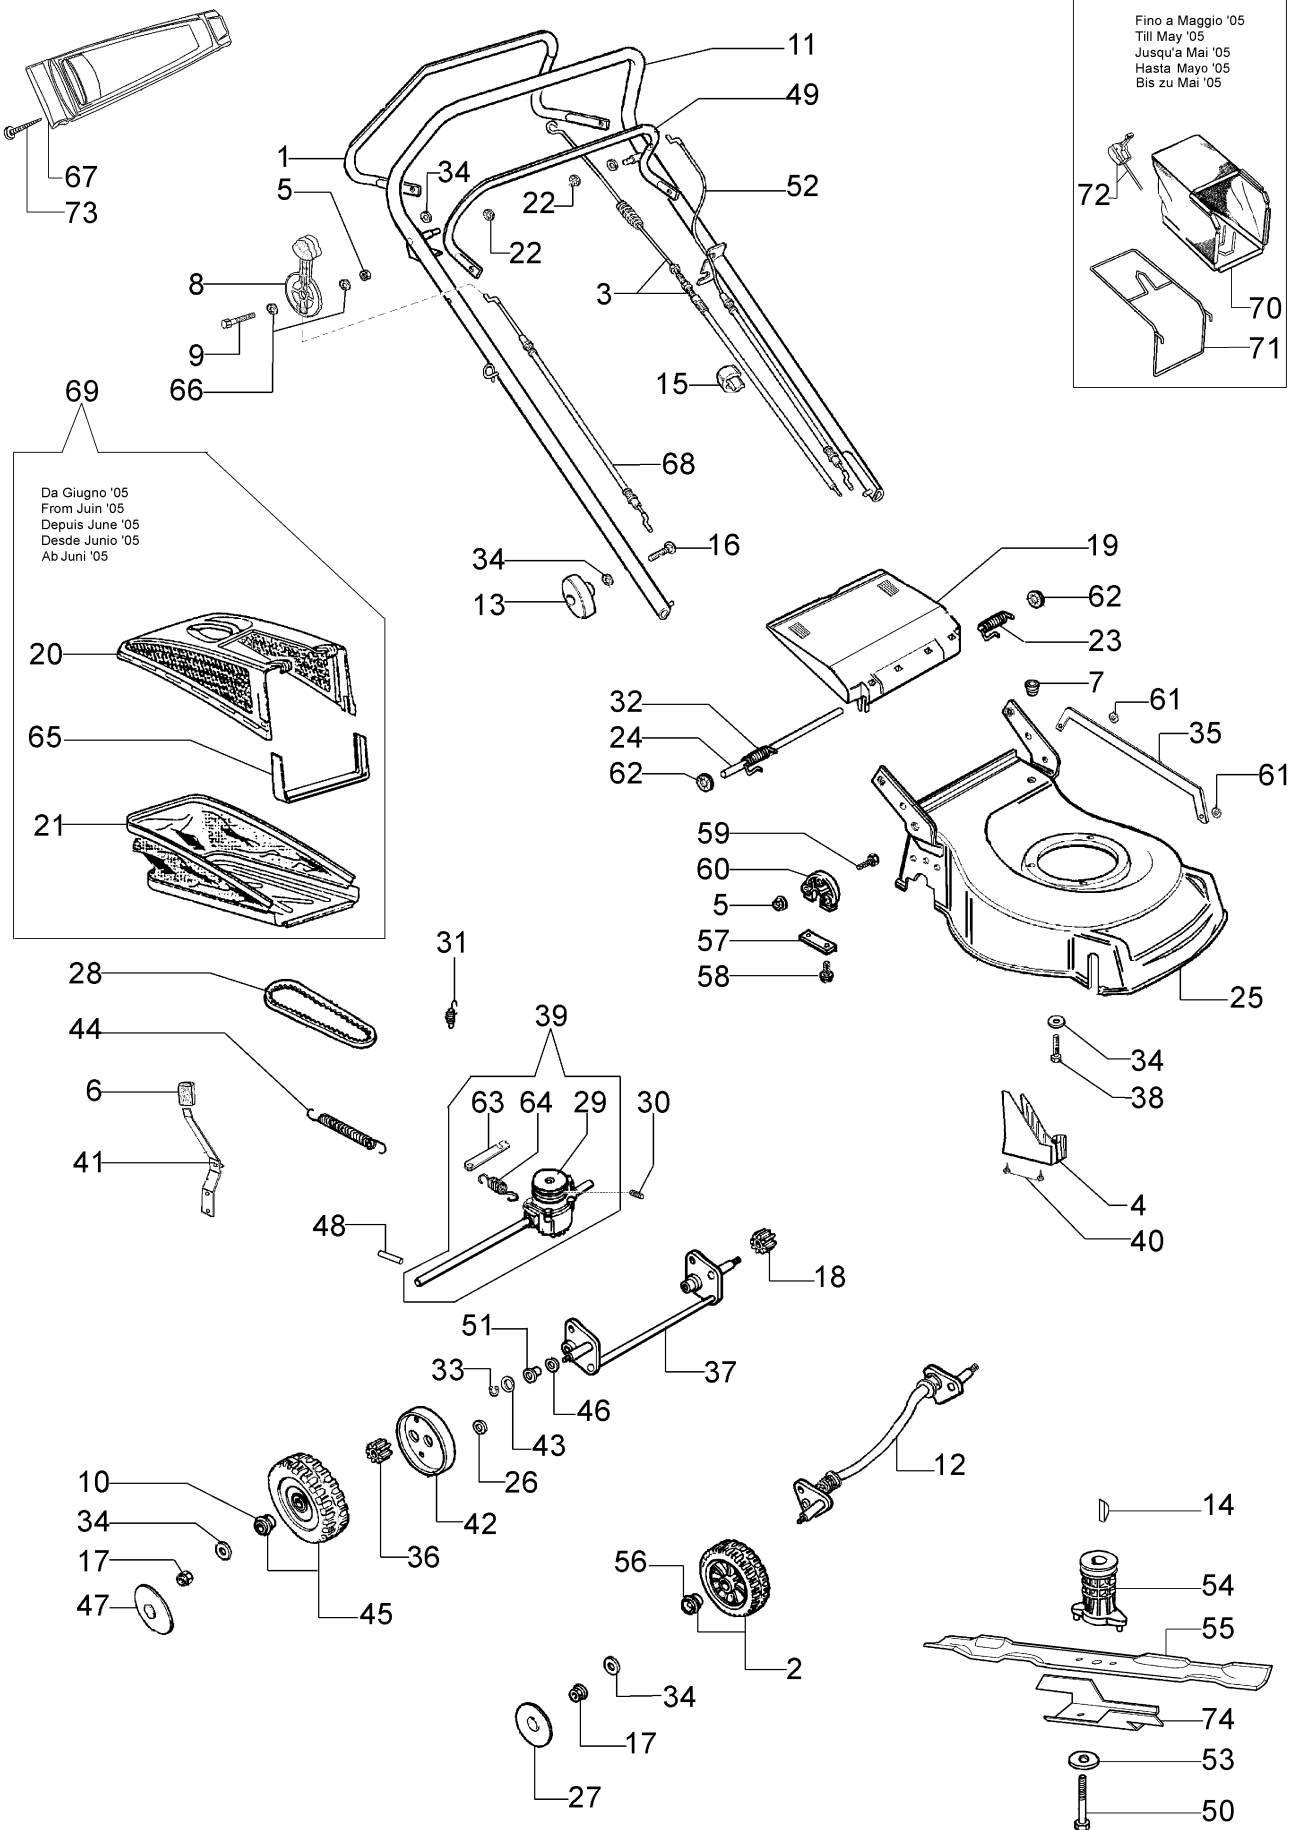

Ref.Nu	Qty	Part number	Description	Validity from	Validity till	Notes	Bulletin
60		66030049	Support				
61		3045035R	Retainer washer				
62		3045034R	Retainer washer