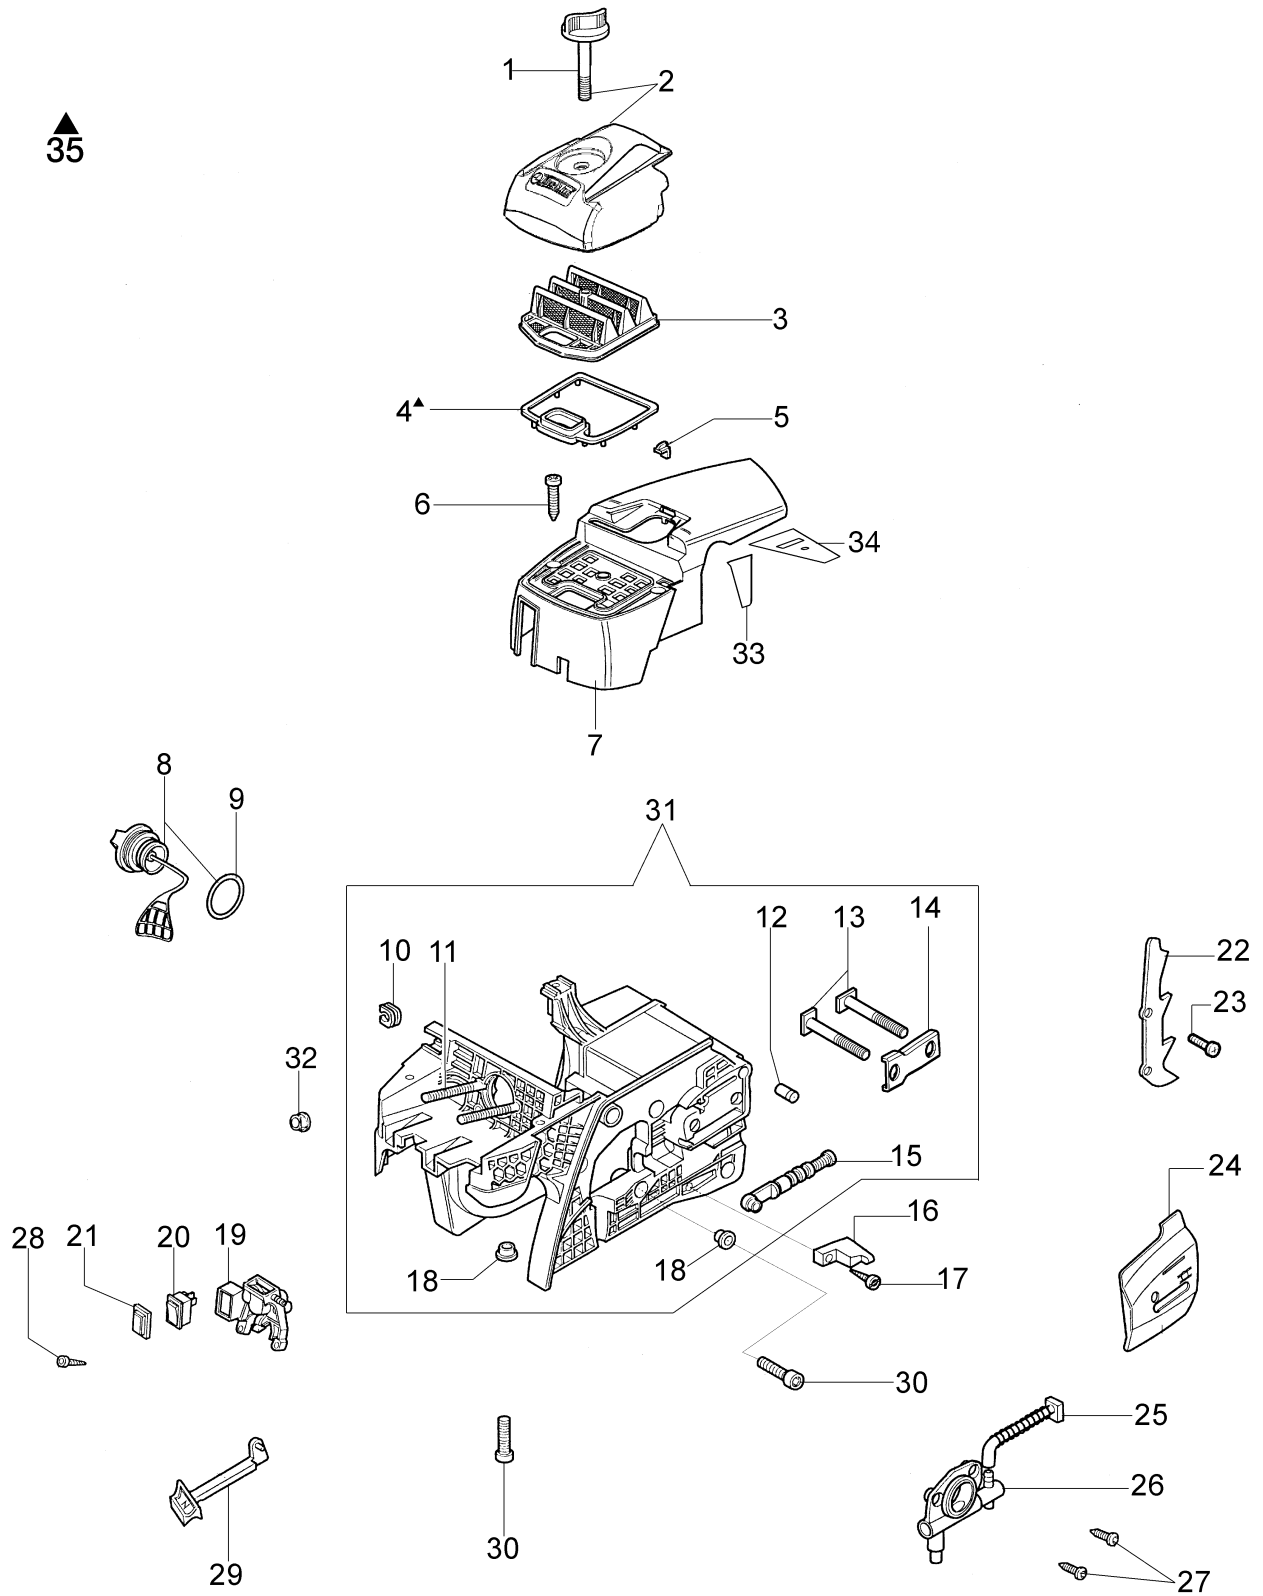

Ref.Nu	Qty	Part number	Description	Validity from	Validity till	Notes	Bulletin
1	1	50070095	Guard				
2	1	095000219AR	Spring				
3	1	50010243	Pin				
4	1	50010088AR	Spring				
5	1	3960045	Screw				
6	1	50070124A	Plate				
7	1	3026003	Ring				
8	1	097000146	Lever				
9	1	094500297R	Clutch				
10	1	3960073R	Screw				
11	1	50050125R	Plate				
12	1	50050039R	Brake band				
13	1	006000300	Bushing				
14	1	50070149	Guard				
15	1	50070033	Spike				
16	2	3960098R	Screw				
17	1	50010148R	Nut				
18	1	3960093	Screw				
19	1	50070081	Cover				
20	1	094500029	Spring				
21	1	50070088	Washer				
22	1	3049007	O-ring				
23	1	50070080	Chain tensioner screw				
24	1	50070087AR	Adjuster nut				
25	1	50072027A	Chain tensioner kit				
26	1	50072015AR	Chain cover				
27	1	50070069	Washer				
28	1	50070025R	Worm gear				
29	1	005000165R	Bearing				
30	1	50080023	Chain sprocket .325				
31	1	375100012AR	Washer				
32	1	097000106R	Plug				
33	1	094500046R	Ring				
34	1	094600332R	Bar				
34	1	094600333R	Bar				
35	1	30629530	Efco chain				
35	1	30629512	Efco chain				
36	1	50070110BR	Chain cover				

▲
35