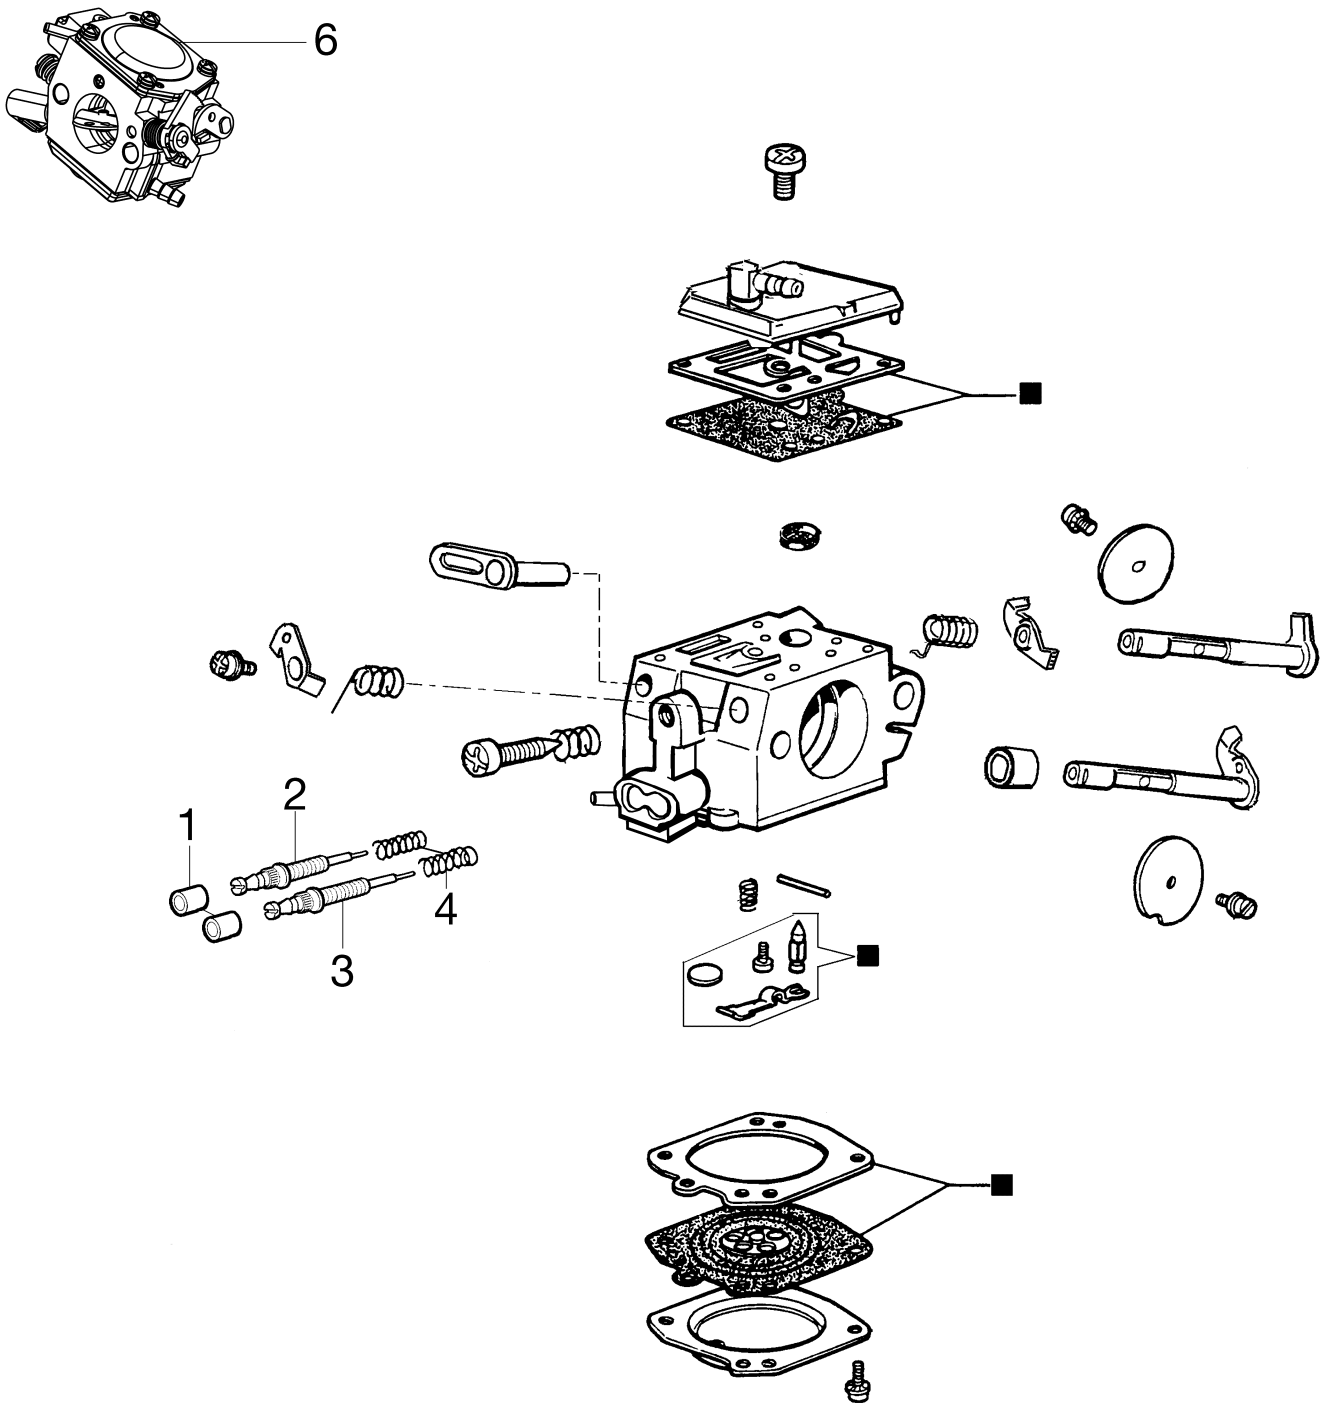

Ref.Nu	Qty	Part number	Description	Validity from	Validity till	Notes	Bulletin
1	1	50070095	Guard				
2	1	095000219AR	Spring				
3	1	50010243	Pin				
4	1	50010088AR	Spring				
5	1	3960045	Screw				
6	1	50070124A	Plate				
7	1	3026003	Ring				
8	1	097000146	Lever				
9	1	094500297R	Clutch				
10	1	3960073R	Screw				
11	1	50050125R	Plate				
12	1	50050039R	Brake band				
13	1	006000300	Bushing				
14	1	50070149	Guard				
15	1	50070033	Spike				
16	2	3960098R	Screw				
17	1	50010148R	Nut				
18	1	3960093	Screw				
19	1	50070081	Cover				
20	1	094500029	Spring				
21	1	50070088	Washer				
22	1	3049007	O-ring				
23	1	50070080	Chain tensioner screw				
24	1	50070087AR	Adjuster nut				
25	1	50072027A	Chain tensioner kit				
26	1	50072015AR	Chain cover				
27	1	50070069	Washer				
28	1	50070025R	Worm gear				
29	1	005000165R	Bearing				
30	1	50080023	Chain sprocket .325				
31	1	375100012AR	Washer				
32	1	097000106R	Plug				
33	1	094500046R	Ring				
34	1	094600332R	Bar				
34	1	094600333R	Bar				
35	1	30629530	Efco chain				
35	1	30629512	Efco chain				
36	1	50070110BR	Chain cover				

Ref.Nu	Qty	Part number	Description	Validity from	Validity till	Notes	Bulletin
1	1	50072009R	Cap				
2	1	099900090	O-ring				
3	3	50070049R	Support				
4	1	3960073R	Screw				
5	3	50070024R	Spring				
6	3	3057005	Washer				
7	2	50010061R	AV-mount				
8	1	50070182	Strap				
9	1	50060039	Tube				
10	1	61110034R	Tube				
11	1	2318817R	Air purge				
12	1	50070260	Throttle kit				
13	1	50050214A	Cover				
14	1	50050046AR	Lever				
15	1	097000028R	Spring				
16	1	50070065BR	Tank assy				
17	3	3960099R	Screw				
18	1	094500577A	Breather valve				
19	1	094500575R	Spring				
20	1	50050071	Breather valve				
21	1	50010218R	Fuel filter				
22	1	50070064	Fuel line				
23	4	094600041AR	Screw				
24	1	3960057R	Screw				
25	1	50070181	Strap				
26	1	3916005R	Washer				
27	1	4098377R	Band				