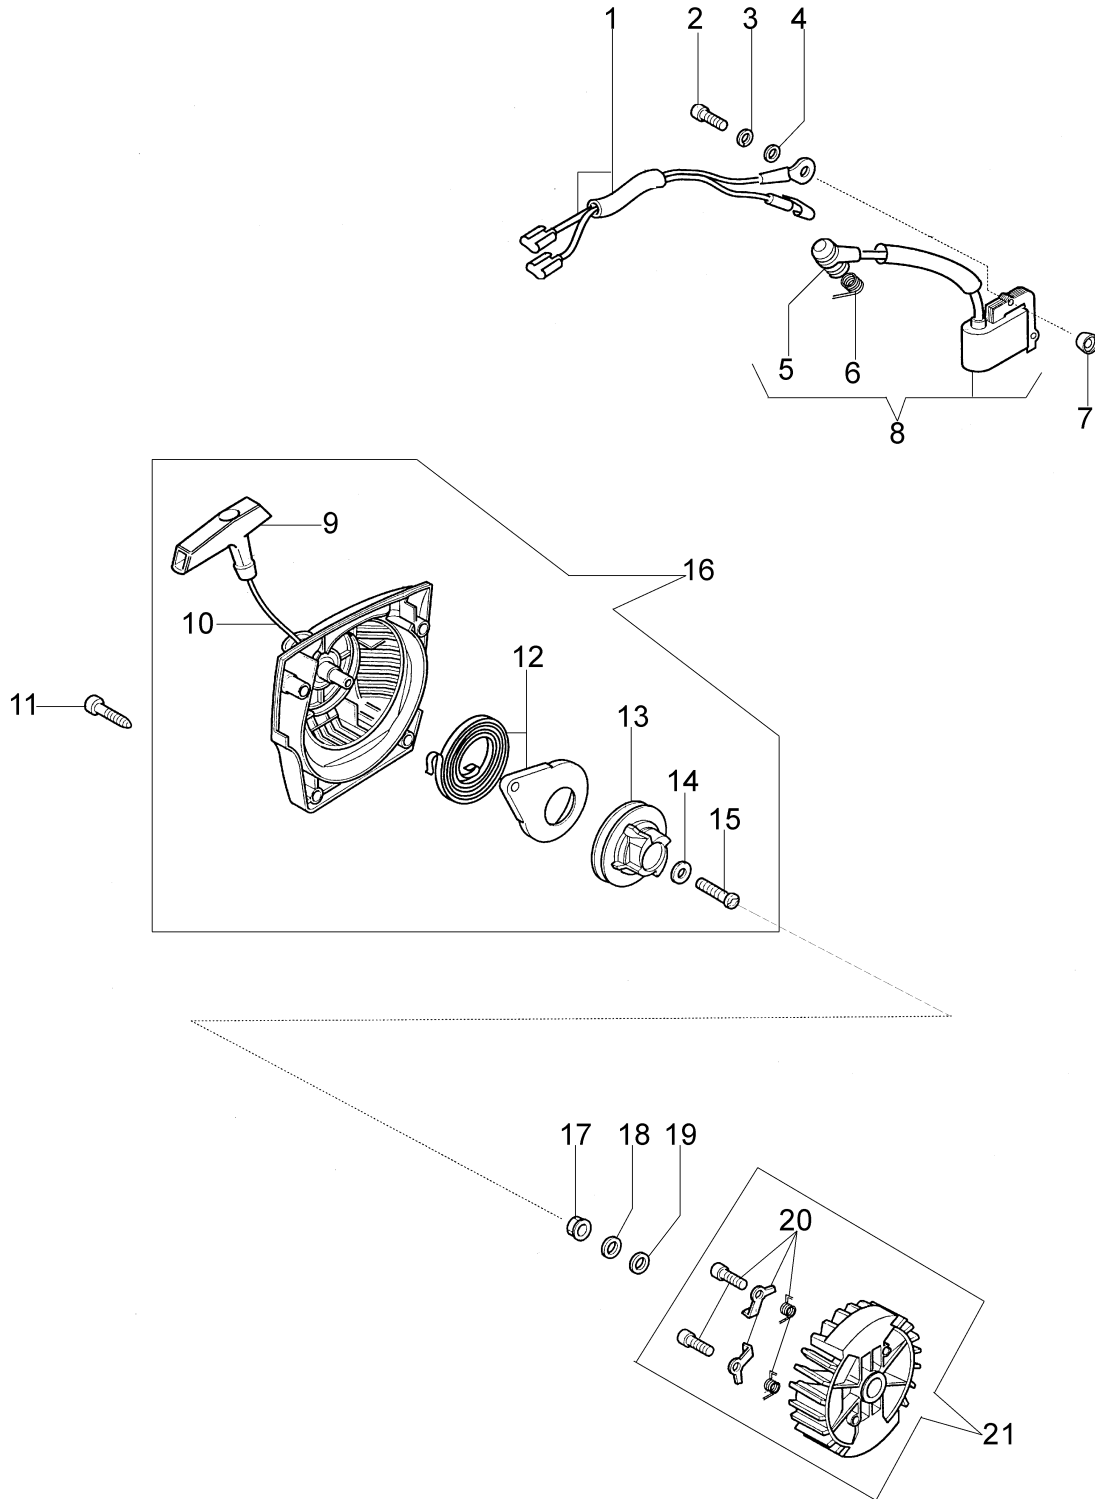

Ref.Nu	Qty	Part number	Description	Validity from	Validity till	Notes	Bulletin
1	1	50070077	Cable				
2	2	094000097	Screw				
3	2	006000315R	Washer				
4	2	3916004R	Washer				
5	1	094600097AR	Spark plug cap				
6	1	094600169A	Spring				
7	2	50070148	Spacer				
8	1	2501001R	Ignition coil				
9	1	097000064AR	Starter handle				
10	1	50070123R	Starter rope				
11	4	3960092AR	Screw				
12	1	50050073R	Spring				
13	1	50070050A	Starter pulley				
14	1	094500034R	Washer				
15	1	094600041AR	Screw				
16	1	50072011AR	Starter assy				
17	2	004000142	Nut				
18	2	3833080	Washer				
19	2	005000361	Washer				
20	1	50072029	Pawl				
21	1	50260015R	Flywheel				

Ref.Nu	Qty	Part number	Description	Validity from	Validity till	Notes	Bulletin
1	1	50070095	Guard				
2	1	095000219AR	Spring				
3	1	50010243	Pin				
4	1	50010088AR	Spring				
5	1	3960045	Screw				
6	1	50070124A	Plate				
7	1	3026003	Ring				
8	1	097000146	Lever				
9	1	094500297R	Clutch				
10	1	3960073R	Screw				
11	1	50050125R	Plate				
12	1	50050039R	Brake band				
13	1	006000300	Bushing				
14	1	50070149	Guard				
15	1	50070033	Spike				
16	2	3960098R	Screw				
17	1	50010148R	Nut				
18	1	3960093	Screw				
19	1	50070081	Cover				
20	1	094500029	Spring				
21	1	50070088	Washer				
22	1	3049007	O-ring				
23	1	50070080	Chain tensioner screw				
24	1	50070087AR	Adjuster nut				
25	1	50072027A	Chain tensioner kit				
26	1	50072015AR	Chain cover				
27	1	50070069	Washer				
28	1	50070025R	Worm gear				
29	1	005000165R	Bearing				
30	1	50080023	Chain sprocket .325				
31	1	375100012AR	Washer				
32	1	097000106R	Plug				
33	1	094500046R	Ring				
34	1	094600332R	Bar				
34	1	094600333R	Bar				
35	1	30629530	Efco chain				
35	1	30629512	Efco chain				
36	1	50070110BR	Chain cover				