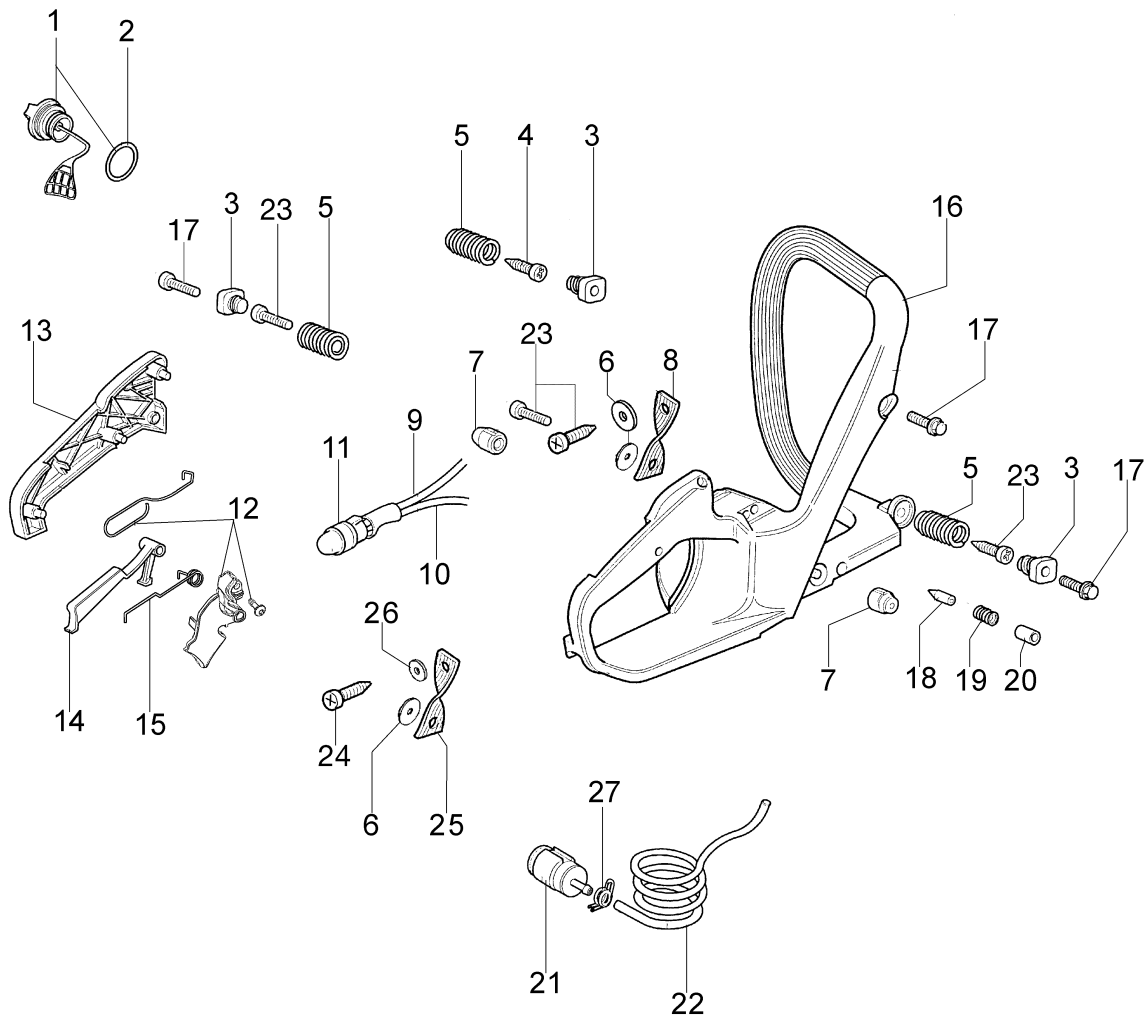

Ref.Nu	Qty	Part number	Description	Validity from	Validity till	Notes	Bulletin
1	1	50070034R	Knob				
2	1	50072031A	Air filter cover				
3	1	50070036R	Air filter standard				
3	1	50070244R	Air filter optional				
4	1	50070056	Gasket				
5	1	50070066	Deflector				
6	3	3960092AR	Screw				
7	1	50070193BR	Cylinder cover				
8	1	50072009R	Cap				
9	1	099900090	O-ring				
10	1	005000347A	Grommet				
11	2	50070067A	Tie rod				
12	1	097000229R	Breather valve				
13	2	50070052AR	Screw				
14	1	50070211	Plate				
15	1	50072010BR	Oil filter				
16	1	094600369R	Guard				
17	1	094600041AR	Screw				
18	5	50050067	Spacer				
19	1	50080068R	Air filter support				
20	1	2317021R	Switch				
21	1	2317013	Guard				
22	1	50070062	Spike				
23	2	3960098R	Screw				
24	1	50070055	Plate				
25	1	50070054	Tube				
26	1	50170051AR	Oil pump				
27	2	3960074	Screw				
28	2	3960057R	Screw				
29	1	50070228R	Lever				
30	5	3860097R	Screw				
31	1	50070114ER	Crankcase assy				
32	3	3933100R	Nut				
33	1	50080076R	Guard				
34	1	50080089R	Guard				
35	1	50072028	Gasket set