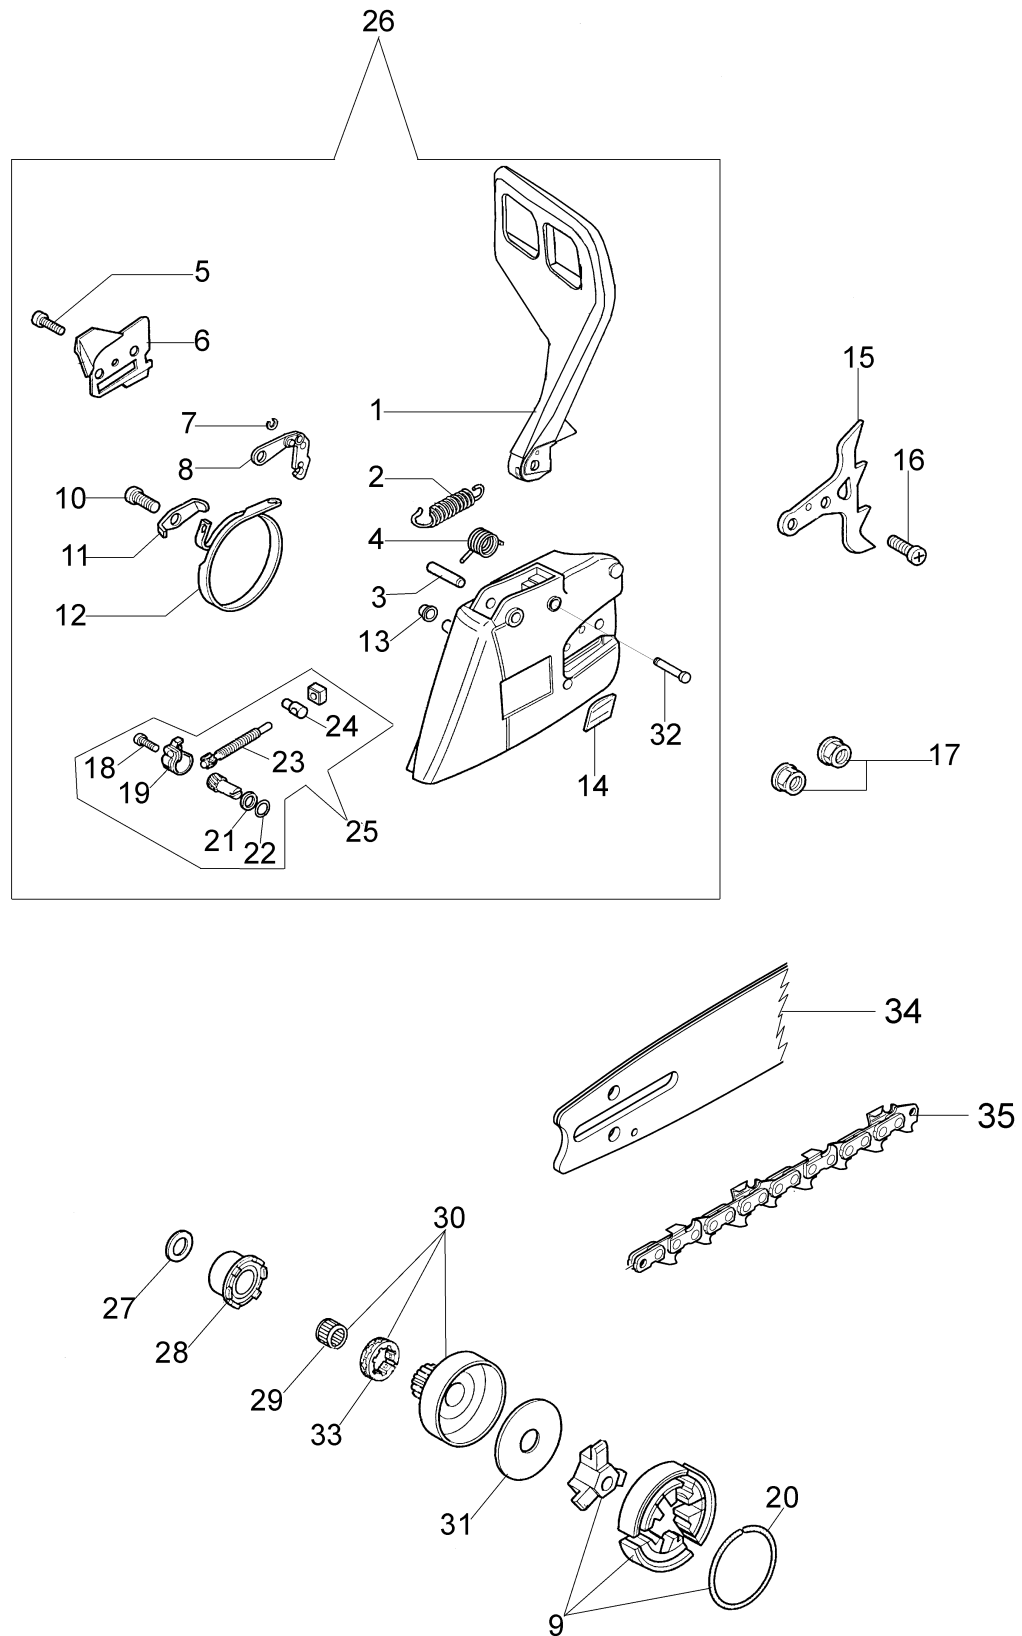

Ref.Nu	Qty	Part number	Description	Validity from	Validity till	Notes	Bulletin
1	1	50070077	Cable				
2	2	094000097	Screw				
3	2	006000315R	Washer				
4	2	3916004R	Washer				
5	1	094600097AR	Spark plug cap				
6	1	094600169A	Spring				
7	2	50070148	Spacer				
8	1	2501001R	Ignition coil				
9	1	097000064AR	Starter handle				
10	1	50070123R	Starter rope				
11	4	3960092AR	Screw				
12	1	50050073R	Spring				
13	1	50070050A	Starter pulley				
14	1	094500034R	Washer				
15	1	094600041AR	Screw				
16	1	50072011AR	Starter assy				
17	2	004000142	Nut				
18	2	3833080	Washer				
19	2	005000361	Washer				
20	1	50072029	Pawl				
21	1	50260015R	Flywheel				

Ref.Nu	Qty	Part number	Description	Validity from	Validity till	Notes	Bulletin
1	1	50070095	Guard				
2	1	095000219AR	Spring				
3	1	50010243	Pin				
4	1	50010088AR	Spring				
5	1	3960045	Screw				
6	1	50070124A	Plate				
7	1	3026003	Ring				
8	1	097000146	Lever				
9	1	094500297R	Clutch				
10	1	3960073R	Screw				
11	1	50050125R	Plate				
12	1	50050039R	Brake band				
13	1	006000300	Bushing				
14	1	50070149	Guard				
15	1	50070033	Spike				
16	2	3960098R	Screw				
17	1	50010148R	Nut				
18	1	3960093	Screw				
19	1	50070081	Cover				
20	1	094500029	Spring				
21	1	50070088	Washer				
22	1	3049007	O-ring				
23	1	50070080	Chain tensioner screw				
24	1	50070087AR	Adjuster nut				
25	1	50072027A	Chain tensioner kit				
26	1	50072015AR	Chain cover				
27	1	50070069	Washer				
28	1	50070025R	Worm gear				
29	1	005000165R	Bearing				
30	1	50080023	Chain sprocket .325				
31	1	375100012AR	Washer				
32	1	097000106R	Plug				
33	1	094500046R	Ring				
34	1	094600332R	Bar				
34	1	094600333R	Bar				
35	1	30629530	Efco chain				
35	1	30629512	Efco chain				
36	1	50070110BR	Chain cover				