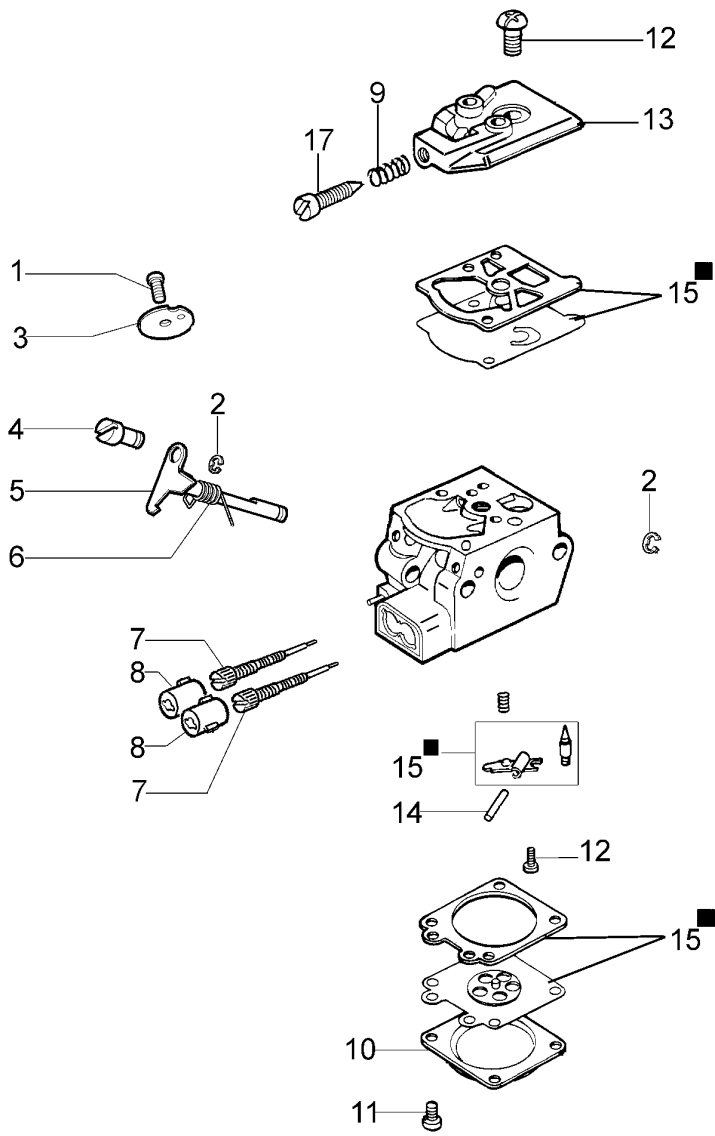

Ref.Nu	Qty	Part number	Description	Validity from	Validity till	Notes	Bulletin
1	2	004400959R	Nut				
2	1	W0000201	Gear case				
3	1	W0000202	Chain cover assy				
4	1	W0000203	Chain tensioner kit				
5	2	3034008R	Bearing				
6	1	W000105	Sprocket				
7	1	W000106	Washer				
8	1	3024017	Ring				
9	2	3801011	Screw				
10	4	W000113	Screw				
11	2	W000112	Stud				
12	1	3801030R	Screw				
13	1	W0000204	Half case				
14	1	W0000205	Bevel gear set				
15	1	3801008R	Screw				
16	1	3025018R	Ring				
17	1	W0000206	Bearing				
18	1	W0000207	Spring				
19	1	W0000208	Pin				
20	1	W000115	O-ring				
21	1	W000117	Bowl cap				
22	1	W0000209	Oil pump				
23	1	W0000210	Ring				
24	1	W0000211	Complete cap				
25	2	3801004	Screw				
26	1	W0000212	Screw				
27	2	3933100R	Nut				
28	2	3833073R	Washer				
29	1	3025022R	Seeger				
30	1	W0000214	Ring				
31	1	W0000215	Ring nut				
32	1	W0000216	Screw				
33	1	W0000217	Shaft				
34	1	W0000213	Bushing				
35	1	W0000200	Bushing				
36	1	3801043	Screw				
37	1	W000118	Oil filter				

**15 ■ KIT RIPARAZIONE
REPAIR KIT**