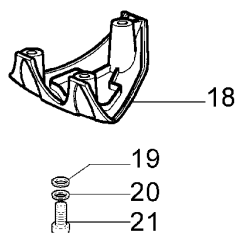

Ref.Nu	Qty	Part number	Description	Validity from	Validity till	Notes	Bulletin
1	1	61220024AR	Ignition coil				
2	4	61052008R	Screw				
3	2	61170014	Spacer				
4	1	61280123AR	Cable	SN 2340280001			BT6-079-04/11
4	1	61170017R	Cable		SN 2340279999		BT6-079-04/11
5	2	3916004R	Washer				
6	2	3819005R	Washer				
7	2	006000085	Screw				
8	4	3801013R	Screw				
9	1	3980012	Nut				
10	1	61280025R	Flywheel				
11	1	56560034R	Clutch driver				
12	1	3960070AR	Screw				
13	1	094600054	Washer				
14	1	61172004R	Complete pulley				
15	1	61070091AR	Clutch				
16	1	61070019AR	Starter rope				
17	1	56530018R	Starter handle				
18	1	56530021	Washer				
19	1	56530019	Spring				
20	1	56530020	Insert				
21	1	61170054AR	Starter assy				
22	1	3035023R	Bearing				
23	1	3025019	Ring				
24	1	61170045R	Starter case				
25	1	3024012	Ring				
26	1	4161364	Bushing				
27	2	3801016R	Screw				
28	1	61010020	Adaptor				
29	1	61010021	Adaptor				
30	2	3914003R	Nut				
31	1	4161428R	Sleeve				
32	1	61070022DR	Clutch drum				
33	1	61370257	Kit pin + Belleville washer + spacer ring				
34	1	61070090R	Spring				
35	1	61070036R	Spring				
36	1	61170173R	Washer				
37	2	61070038R	Pawl