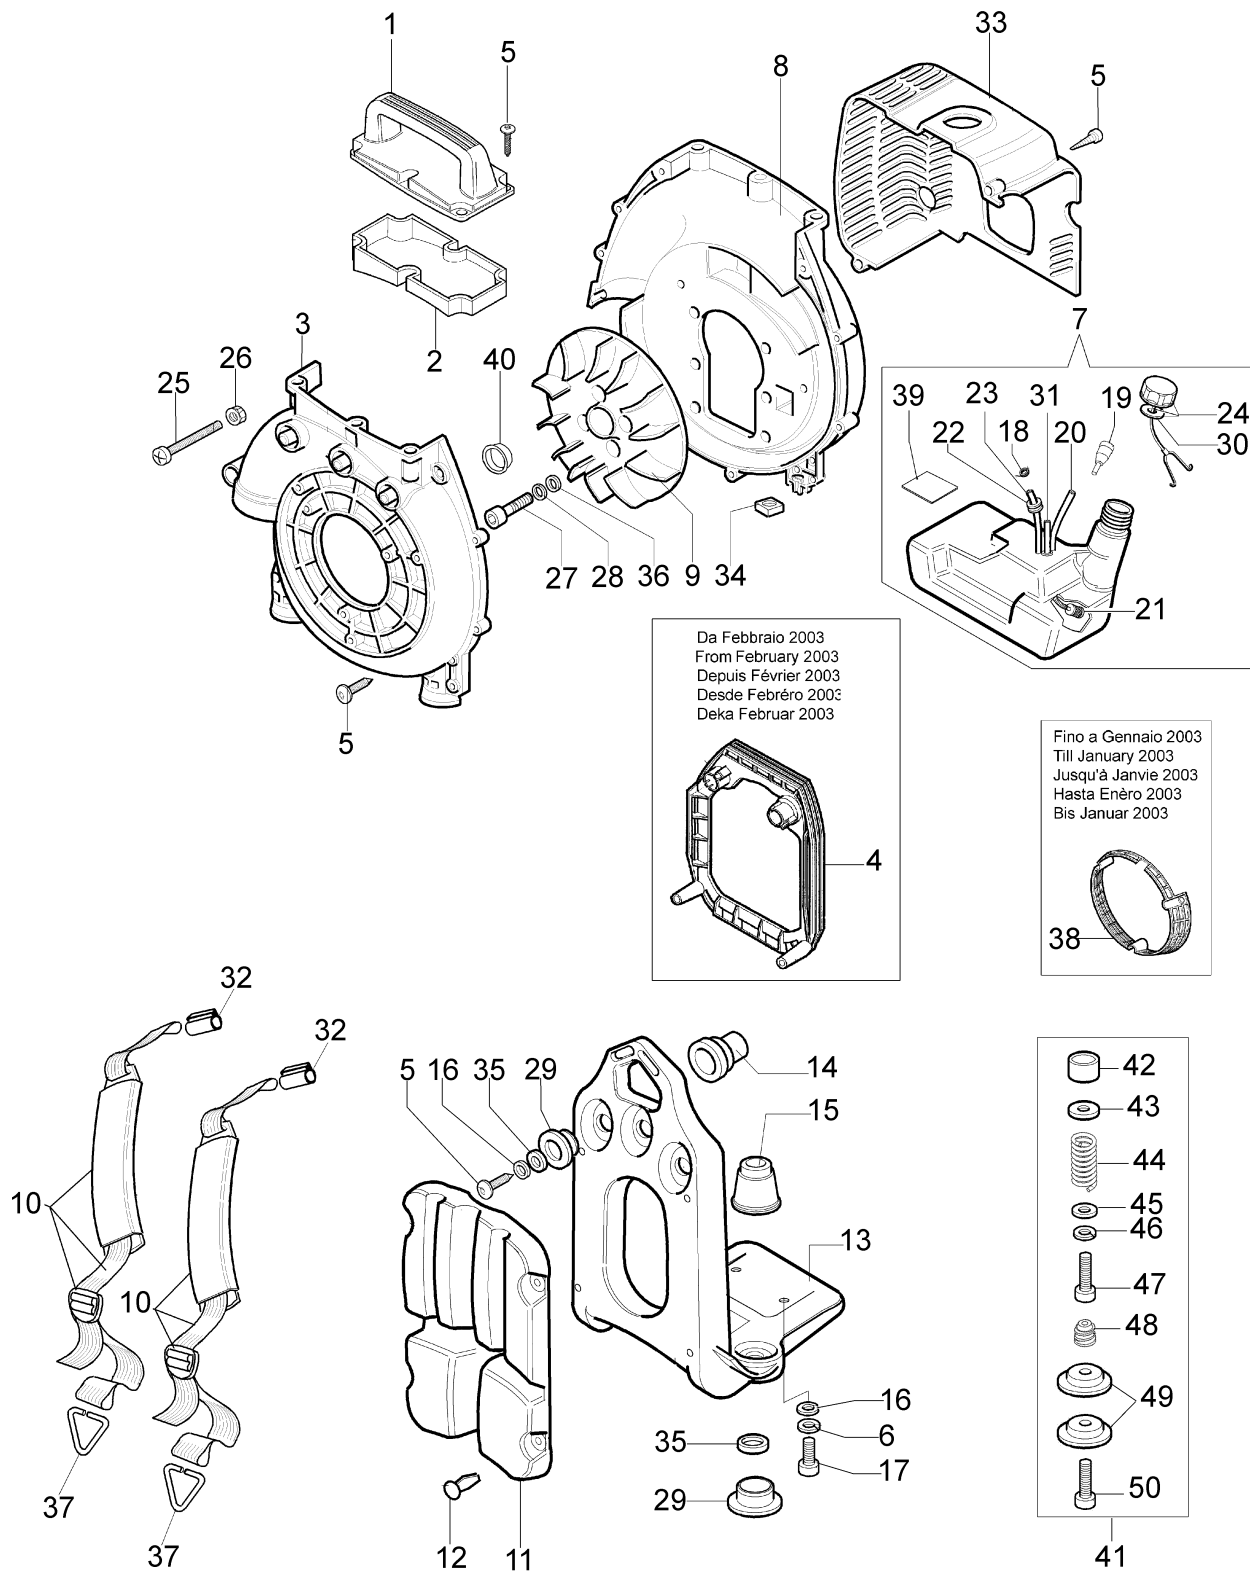

Ref.Nu	Qty	Part number	Description	Validity from	Validity till	Notes	Bulletin
67	1	3916010R	Washer				
69	6	3801028	Screw				
70	1	56522025	Labels kit				
71	1	4161211R	Bush