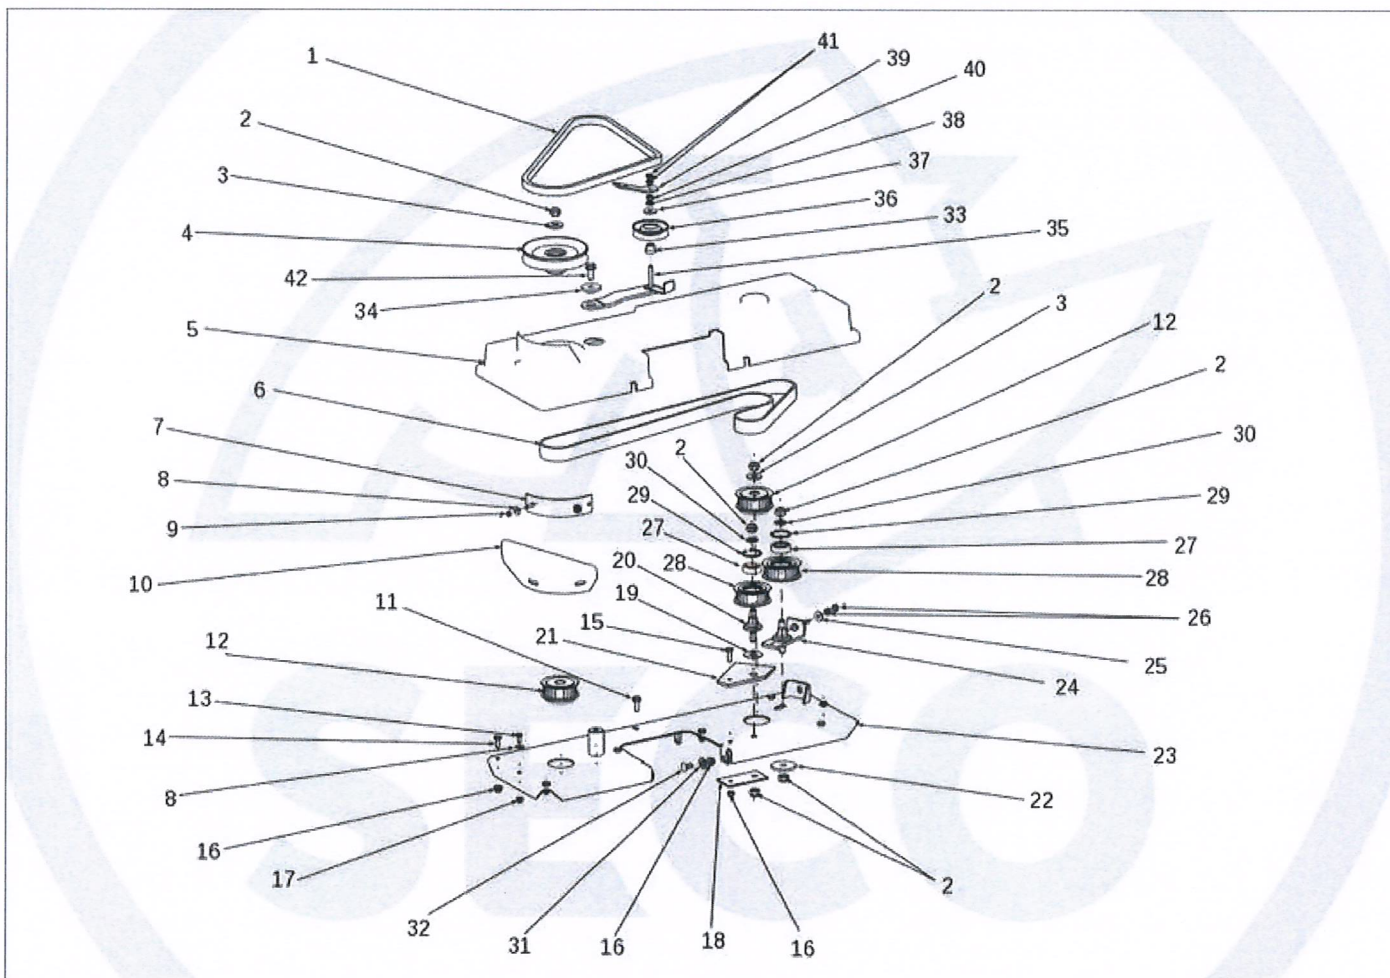

Model: KNJ4A-10-0006

Group: KNJ23-10-0006

Starjet mowing unit 2

ID	Name	Item code	No.	UOM	Price
1	V-Belt B 17X1400 KREBS	N272731192	1	KS	EUR /
2	Nut M 12	N311129505	5	KS	EUR /
3	Washer	S532092207273	2	KS	EUR /
4	Pulley compl. 9-3325-234	N532150165	1	KS	EUR /
5	Cover plastic 0-8547-369	N532150210	1	KS	EUR /
6	Two-sided toothed belt 1760	N272211006	1	KS	EUR /
7	Brace	S532985402733	1	KS	EUR /
8	Washer 6.6 Zinc	N311212516	4	KS	EUR /
9	Nut M 6	N311129513	2	KS	EUR /
10	Pulley cover 0-8534-203	N532150559	1	KS	EUR /
11	Screw M 8X25 KL 100 RIPP V Zinc	N309503005	1	KS	EUR /
12	Pulley 9-3371-277	N532150860	2	KS	EUR /
13	Screw M6X16	N309503508	2	KS	EUR /
14	Screw M8X20	N309503518	6	KS	EUR /
15	Screw M 8X25	N309503512	1	KS	EUR /
16	Nut M 8 DIN 6926 8 Zinc	N532150290	9	KS	EUR /
17	Nut M 6 DIN 6926	N311129525	2	KS	EUR /
18	Reinforcement	S532092303963	1	KS	EUR /
19	Washer	S532092207703	1	KS	EUR /
20	Pin	S532093118253	1	KS	EUR /
21	Reinforcement	S532096303973	1	KS	EUR /
22	Washer	S532092207533	1	KS	EUR /
23	Main board	S532985423463	1	KS	EUR /
24	Foot complete	S532914412313	1	KS	EUR /
25	Washer 9 Zinc	N311212517	1	KS	EUR /
26	Nut M 8	N311150503	2	KS	EUR /
27	Bearing 6203 2 RS C 66 IB	N324162098	4	KS	EUR /
28	Pulley 28 Z 9-3371-312	N532150836	2	KS	EUR /
29	Lock ring 40	N311733079	2	KS	EUR /
30	Washer 13	N311210505	2	KS	EUR /
31	Washer 13	N311210505	2	KS	EUR /
32	Screw M 8X20 Zinc	N309019501	2	KS	EUR /
33	Pin	S532093212633	1	KS	EUR /
34	WASHER	S532092212293	1	KS	EUR /
35	Holder complete	S532913422403	1	KS	EUR /
36	Pulley Compensa C-00237/2	N532150784	1	KS	EUR /
37	Washer 9 Zinc	N311212508	1	KS	EUR /
38	Washer 8	N311214502	1	KS	EUR /
39	Foot	S532113402353	1	KS	EUR /
40	Nut M 8	N311150503	1	KS	EUR /
41	Nut M 8	N311120520	2	KS	EUR /
42	Screw M10X25KL100 Ripp. V. DACROM	N309578529	1	KS	EUR /