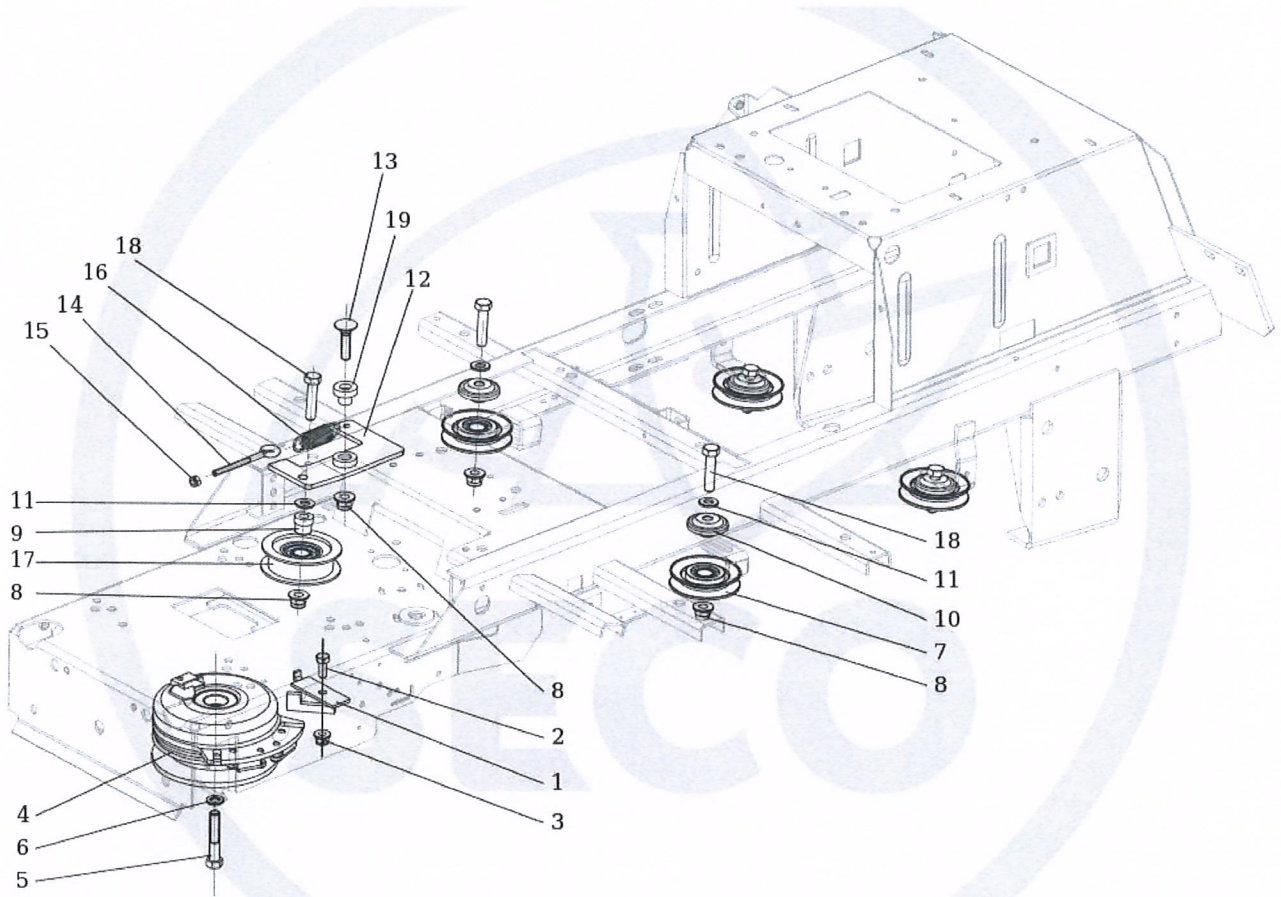

Model: KNJ4A-10-0006
Group: KNJ22-10-0001

Starjet el. clutch and pulley

ID	Name	Item code	No.	UOM	Price
1	Safety clamp	S532936362163	1	KS	EUR /
2	Screw M8X20	N309503518	1	KS	EUR /
3	Nut M 8 DIN 6926 8 Zinc	N532150290	1	KS	EUR /
4	Elmag .clutch MSS-80HC	N000532010	1	KS	EUR /
5	Hex. screw Unf7/16X21/410.9Z	N309579509	1	KS	EUR /
6	Washer NL 11 glued Dacromet	N311219516	1	KS	EUR /
7	Pulley Compensa C-00237/1	N532150824	4	KS	EUR /
8	Nut M 10 DIN 6926 Zinc	N311129523	6	KS	EUR /
9	Bushing	S532094214183	1	KS	EUR /
10	Cover C-00693 Compensa	N532151119	4	KS	EUR /
11	Washer 10.5	N311210504	3	KS	EUR /
12	Holder complete	S532913322763	1	KS	EUR /
13	Screw M 10x40 Zinc.	N309019529	1	KS	EUR /
14	Screw M 6x80 with eye BN1006 Zinc	N309578523	1	KS	EUR /
15	Nut M 6	N311129513	1	KS	EUR /
16	Spring TZ 2x14x62 Zinc	N315231111	1	KS	EUR /
17	Pulley plastic BBT B18 337	N532150733	1	KS	EUR /
18	Screw M 10x45	N309203544	5	KS	EUR /
19	Bushing	S532094214513	1	KS	EUR /