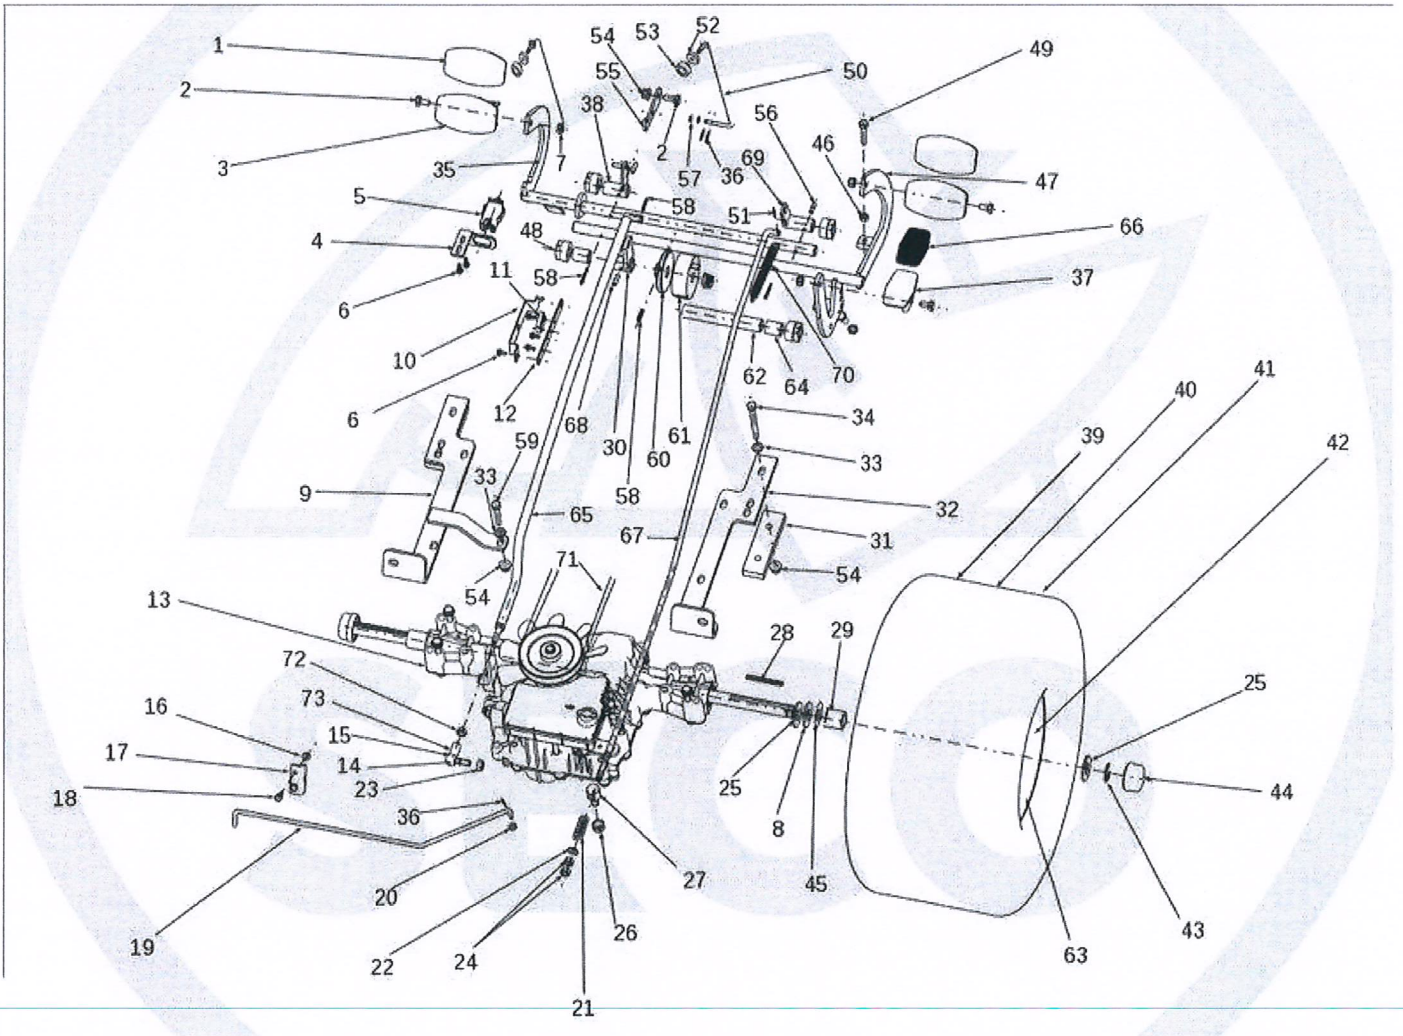

Model: KNJ4A-10-0006

Group: KNJ18-10-0001

Starjet control

ID	Name	Item code	No.	UOM	Price
1	Pedal coating 273 151 010 160	N273151001	2	KS	EUR /
2	Screw M8X20	N309503518	4	KS	EUR /
3	Pedal complete	S532980512573	2	KS	EUR /
4	Switch holder	S532113405003	1	KS	EUR /
5	Switch DELTA 6700-01B	N532150994	1	KS	EUR /
6	Screw ST 4,2X13 DIN7504-K BN1880	N309315012	2	KS	EUR /
7	Nut M 8	N311129501	3	KS	EUR /
8	Washer	S532092208153	10	KS	EUR /
9	Transmission K46 holder	S532913368443	1	KS	EUR /
10	Not used in this performance	NK00000000	1	KS	EUR /
11	Not used in this performance	NK00000000	1	KS	EUR /
12	Not used in this performance	NK00000000	1	KS	EUR /
13	Transmission K46 Tuff Torq	N532991052	1	KS	EUR /
14	Safety U-strap 13 DIN 71805 S Zin	N442073018	1	KS	EUR /
15	Spherical pin 13 DIN 71803 C Zinc	N442073017	1	KS	EUR /
16	Nut M 5 DIN 6926 Zinc	N311129524	2	KS	EUR /
17	Holder	S532113403913	1	KS	EUR /
18	Screw M 5X16	N309203539	2	KS	EUR /
19	Bypass rod 0-8045-251	N532150724	1	KS	EUR /
20	Washer 6.4	N311210502	1	KS	EUR /
21	Spring TLZ 250.150.0530 Zinc	N315231240	1	KS	EUR /
22	Washer 9 Zinc	N311212517	1	KS	EUR /
23	Nut M8 DIN 6923 8 Zinc. toothed	N311129520	1	KS	EUR /
24	Nut M 8	N311120520	2	KS	EUR /
25	Washer	S532092208363	4	KS	EUR /
26	Nut M 10	N311129502	1	KS	EUR /
27	Screw	S532090164473	1	KS	EUR /
28	Key 0-9231-216	N311726099	2	KS	EUR /
29	Spacer	S532195203503	2	KS	EUR /
30	Arm complete	S532980364823	1	KS	EUR /
31	Washer	S532092303943	2	KS	EUR /
32	Holder	S532113403863	1	KS	EUR /
33	Washer 8.4	N311210503	5	KS	EUR /
34	Screw M8x80	N309501571	4	KS	EUR /
35	Brake pedal	S532980442503	1	KS	EUR /
36	Spindle 1.6x12	N311338513	3	KS	EUR /
37	Reverse pedal	S532980512583	1	KS	EUR /
38	Foot complete	S532980365363	1	KS	EUR /
39	Wheel rear 20x10.00-8 Grassmaster	N532940165	2	KS	EUR /
40	Tyre rear 20/10x8 Multi trac	N274161024	2	KS	EUR /
41	Tyre tube 20/1000X8	N000532133	2	KS	EUR /
42	Wheel disc 20/1000X8	N000532134	2	KS	EUR /
43	Lock ring E-75 3/4	N311732023	2	KS	EUR /