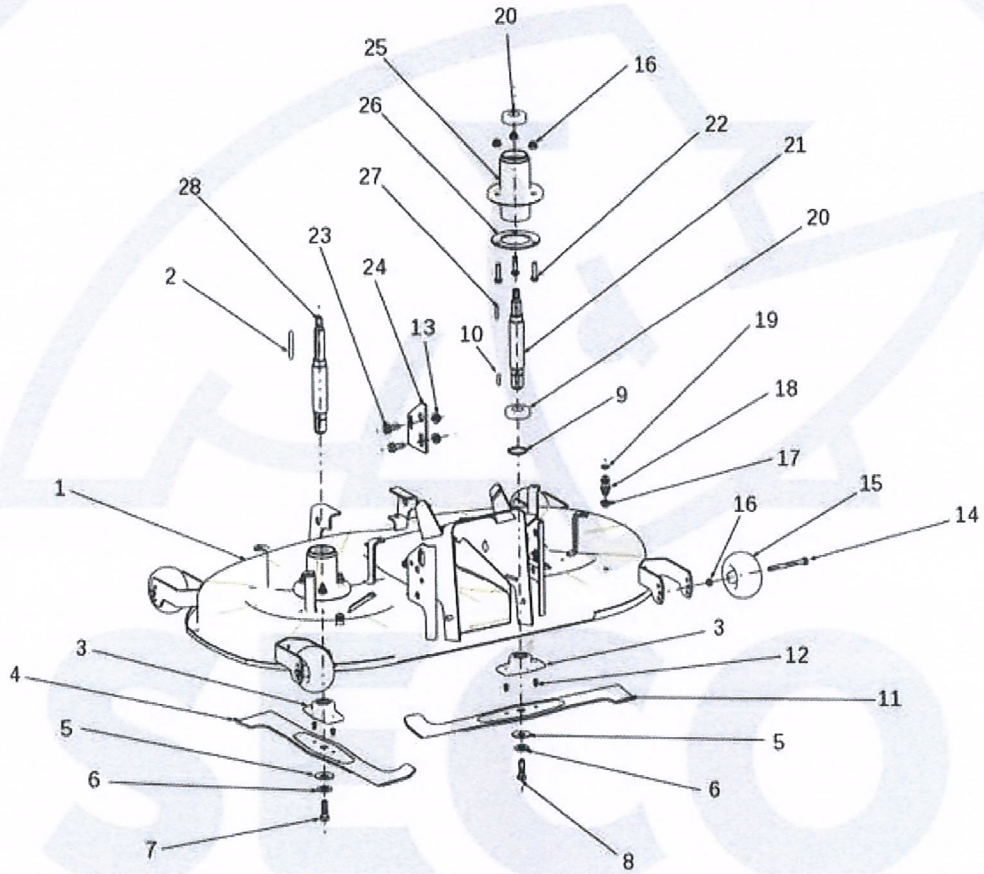

Model: KNJ4A-10-0006

Group: KNJ20-10-0004

Starjet mowing unit 1

ID	Name	Item code	No.	UOM	Price
1	Blades cover complete	S532950472243	1	KS	EUR /
2	Tongue 6E7x6x63	N311726086	1	KS	EUR /
3	Flange	S532098212403	2	KS	EUR /
4	Blade rotary, left (102)	S532050422533	1	KS	EUR /
5	Washer BN 806-40x16.3x2x3.1	N311219503	2	KS	EUR /
6	Washer	S532092207493	1	KS	EUR /
7	Screw 0-9011-287 M10	N309599017	1	KS	EUR /
8	Screw 0-9011-283 M10 Left	N309599008	1	KS	EUR /
9	Lock ring 25	N311733014	2	KS	EUR /
10	Key 6E7X6X28	N311726091	1	KS	EUR /
11	Blade rotary, right (102)	S532050422543	1	KS	EUR /
12	Shear pin	S532093117363	4	KS	EUR /
13	Nut M10 RIPP KL 10 BN 2798	N311129522	1	KS	EUR /
14	Screw M 8X90	N309501567	4	KS	EUR /
15	Cutting wheel Etop 100-8,2	N532940128	4	KS	EUR /
16	Nut M 8 DIN 6926 8 Zinc	N532150290	10	KS	EUR /
17	Nut M 12	N311120511	2	KS	EUR /
18	Quick fastener 0-9026-246	N532150533	2	KS	EUR /
19	Ring 10.78X2.62 NBR 70-SH	N273111057	2	KS	EUR /
20	Bearing 6205 2 RS C 66IB	N324162099	4	KS	EUR /
21	Shaft	S532038128023	1	KS	EUR /
22	Screw M 8X35	N309503543	6	KS	EUR /
23	Screw M10X25KL100 Ripp. V. DACROM	N309578529	4	KS	EUR /
24	Foot	S532113308913	2	KS	EUR /
25	Flange	S532038523833	2	KS	EUR /
26	Cutting reinforcement	S532098203373	2	KS	EUR /
27	Key 6E7X6X28	N311726091	1	KS	EUR /
28	Shaft	S532038128033	1	KS	EUR /