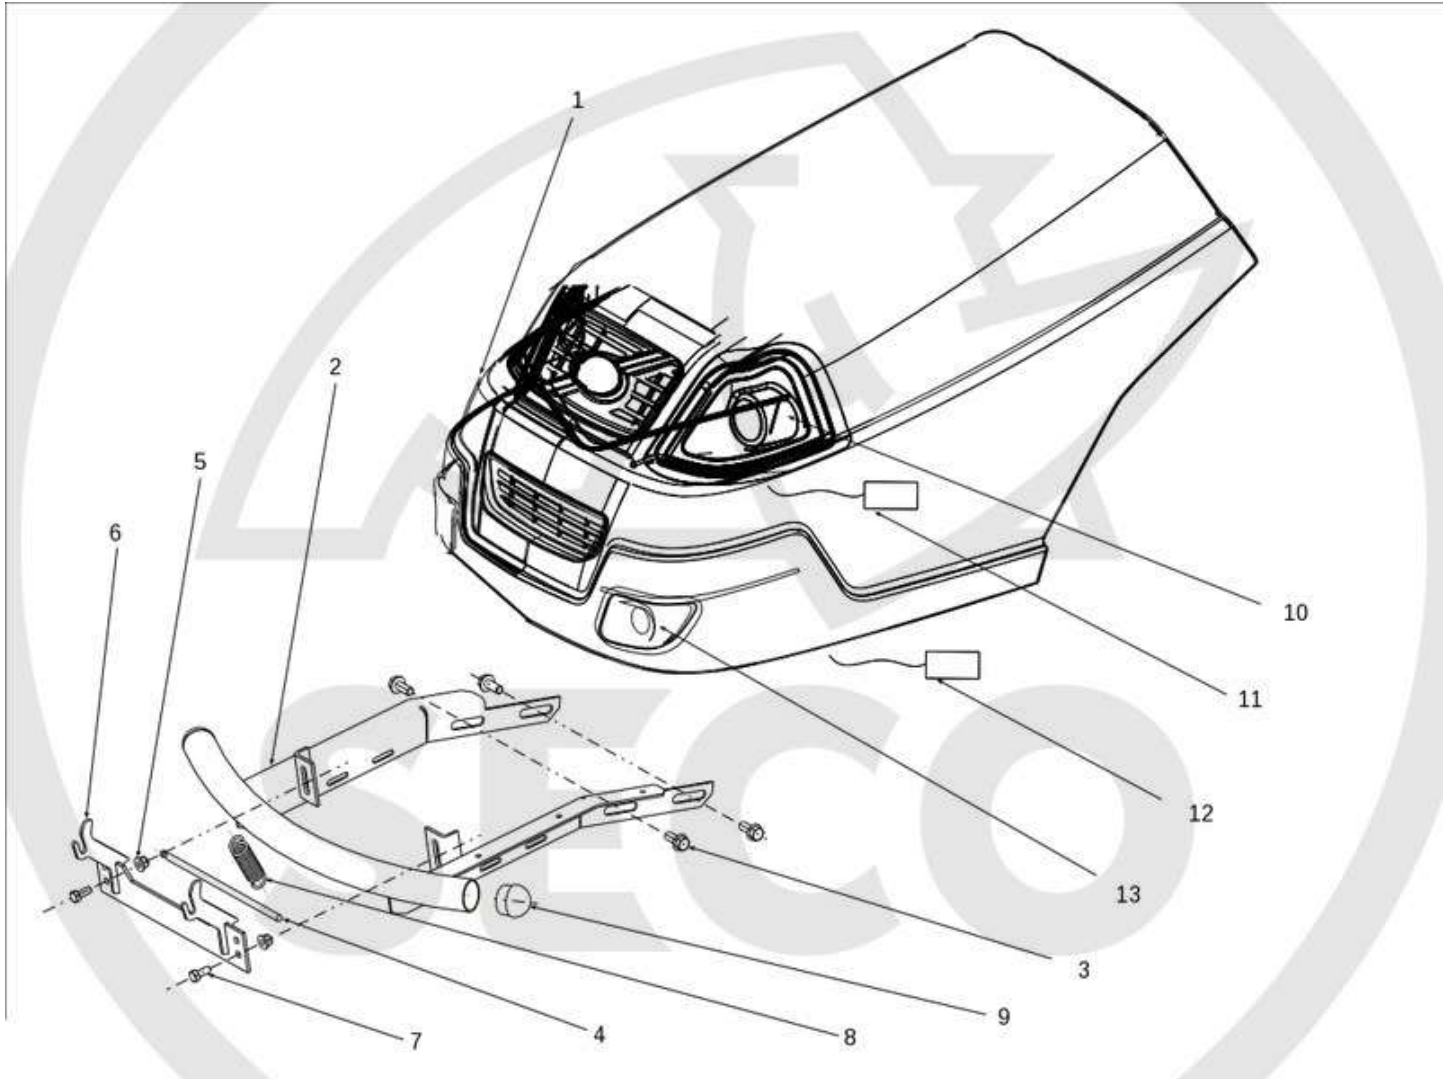

Model: KNJ4A-10-0006

Group: KNJ21-10-0003

Starjet engine hood

ID	Name	Item code	No.	UOM	Price
1	Hood 9-1847-343 blue without funn	N532150847	1	KS	EUR /
2	Bumper	S532918452103	1	KS	EUR /
3	Screw M10X25KL100 Ripp. V. DACROM	N309578529	4	KS	EUR /
4	Safety bar	S532013102143	1	KS	EUR /
5	Nut M 8 DIN 6926 8 Zinc	N532150290	2	KS	EUR /
6	Hood holder	S532913403123	1	KS	EUR /
7	Screw M 8X25	N309503512	2	KS	EUR /
8	Spring 0-9746-472	N315231203	1	KS	EUR /
9	Dished plug 40mm	N321841087	2	KS	EUR /
10	Halogen lightbulb MR 16 PR.50MM 1	N347411002	2	KS	EUR /
11	Screw cap 9-8316-619	N443953006	2	KS	EUR /
12	Bulb harness 9-8316-605	N341271105	1	KS	EUR /
13	Halogen lightbulb MR 11 PR.38MM 1	N347411003	2	KS	EUR /