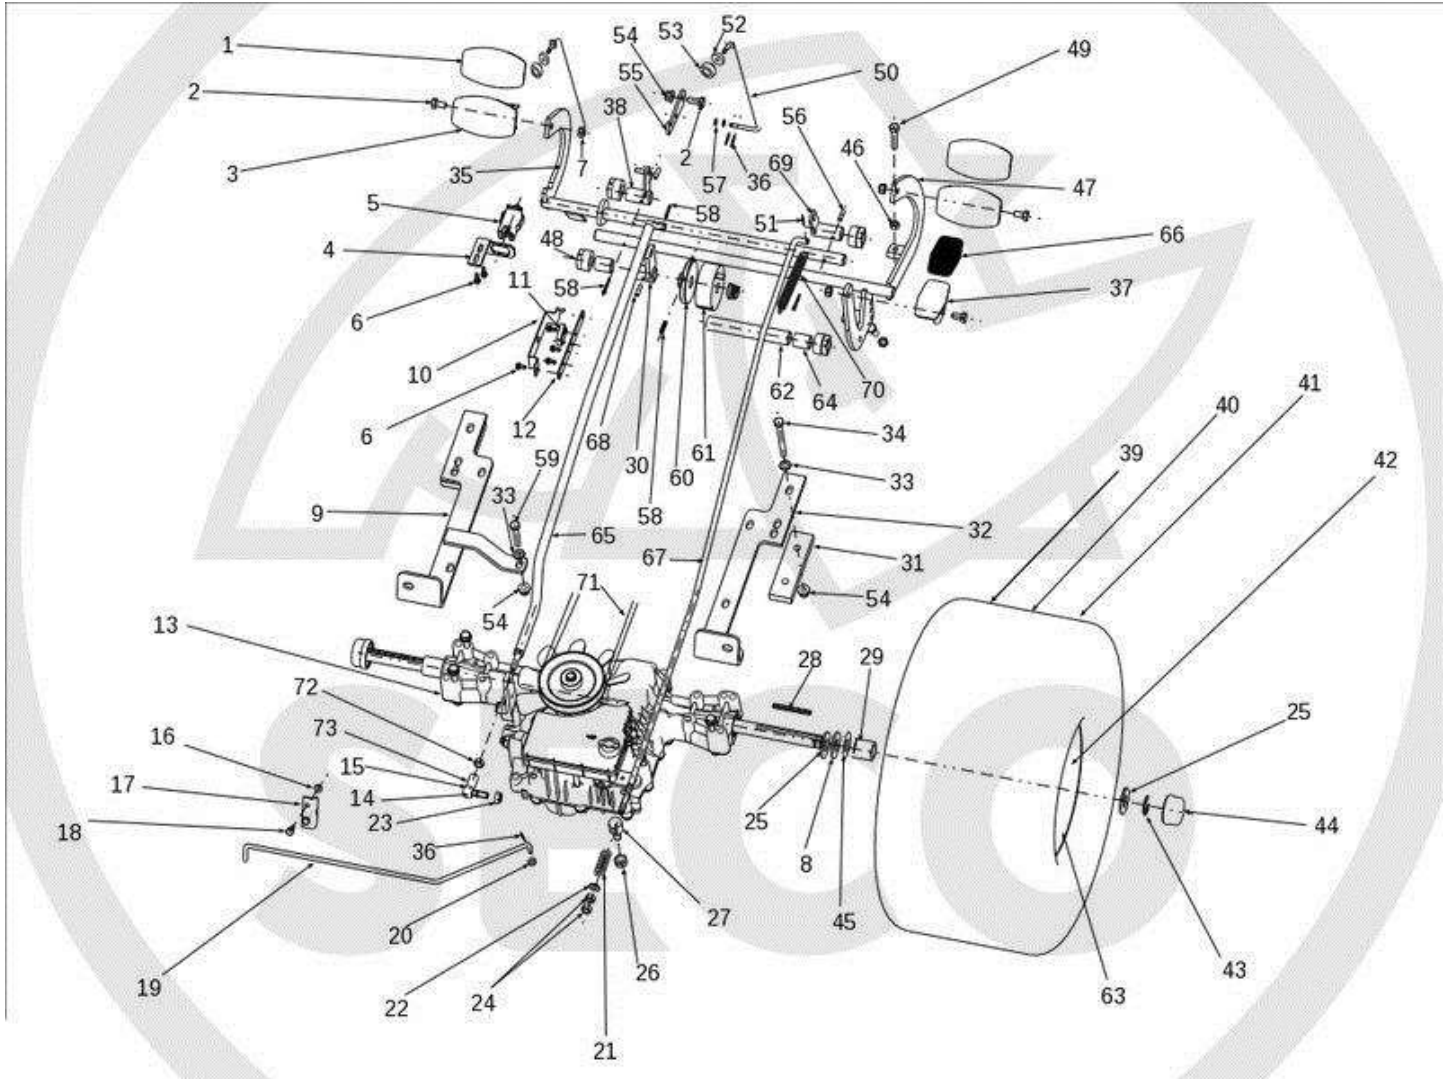

Model: KNJ4A-10-0006

Group: KNJ18-10-0001

Starjet control

ID	Name	Item code	No.	UOM	Price
1	Pedal coating 273 151 010 160	N273151001	2	KS	EUR /
2	Screw M8X20	N309503518	4	KS	EUR /
3	Pedal complete	S532980512573	2	KS	EUR /
4	Switch holder	S532113405003	1	KS	EUR /
5	Switch DELTA 6700-01B	N532150994	1	KS	EUR /
6	Screw ST 4,2X13 DIN7504-K BN1880	N309315012	2	KS	EUR /
7	Nut M 8	N311129501	3	KS	EUR /
8	Washer	S532092208153	10	KS	EUR /
9	Transmission K46 holder	S532913368443	1	KS	EUR /
10	Not used in this performance	NK00000000	1	KS	EUR /
11	Not used in this performance	NK00000000	1	KS	EUR /
12	Not used in this performance	NK00000000	1	KS	EUR /
13	Transmission K46 Tuff Torq	N532991052	1	KS	EUR /
14	Safety U-strap 13 DIN 71805 S Zin	N442073018	1	KS	EUR /
15	Spherical pin 13 DIN 71803 C Zinc	N442073017	1	KS	EUR /
16	Nut M 5 DIN 6926 Zinc	N311129524	2	KS	EUR /
17	Holder	S532113403913	1	KS	EUR /
18	Screw M 5X16	N309203539	2	KS	EUR /
19	Bypass rod 0-8045-251	N532150724	1	KS	EUR /
20	Washer 6.4	N311210502	1	KS	EUR /
21	Spring TLZ 250.150.0530 Zinc	N315231240	1	KS	EUR /
22	Washer 9 Zinc	N311212517	1	KS	EUR /
23	Nut M8 DIN 6923 8 Zinc. toothed	N311129520	1	KS	EUR /
24	Nut M 8	N311120520	2	KS	EUR /
25	Washer	S532092208363	4	KS	EUR /
26	Nut M 10	N311129502	1	KS	EUR /
27	Screw	S532090164473	1	KS	EUR /
28	Key 0-9231-216	N311726099	2	KS	EUR /
29	Spacer	S532195203503	2	KS	EUR /
30	Arm complete	S532980364823	1	KS	EUR /
31	Washer	S532092303943	2	KS	EUR /
32	Holder	S532113403863	1	KS	EUR /
33	Washer 8.4	N311210503	5	KS	EUR /
34	Screw M8x80	N309501571	4	KS	EUR /
35	Brake pedal	S532980442503	1	KS	EUR /
36	Spindle 1.6x12	N311338513	3	KS	EUR /
37	Reverse pedal	S532980512583	1	KS	EUR /
38	Foot complete	S532980365363	1	KS	EUR /
39	Wheel rear 20x10.00-8 Grassmaster	N532940165	2	KS	EUR /
40	Tyre rear 20/10x8 Multi trac	N274161024	2	KS	EUR /
41	Tyre tube 20/1000X8	N000532133	2	KS	EUR /
42	Wheel disc 20/1000X8	N000532134	2	KS	EUR /
43	Lock ring E-75 3/4	N311732023	2	KS	EUR /