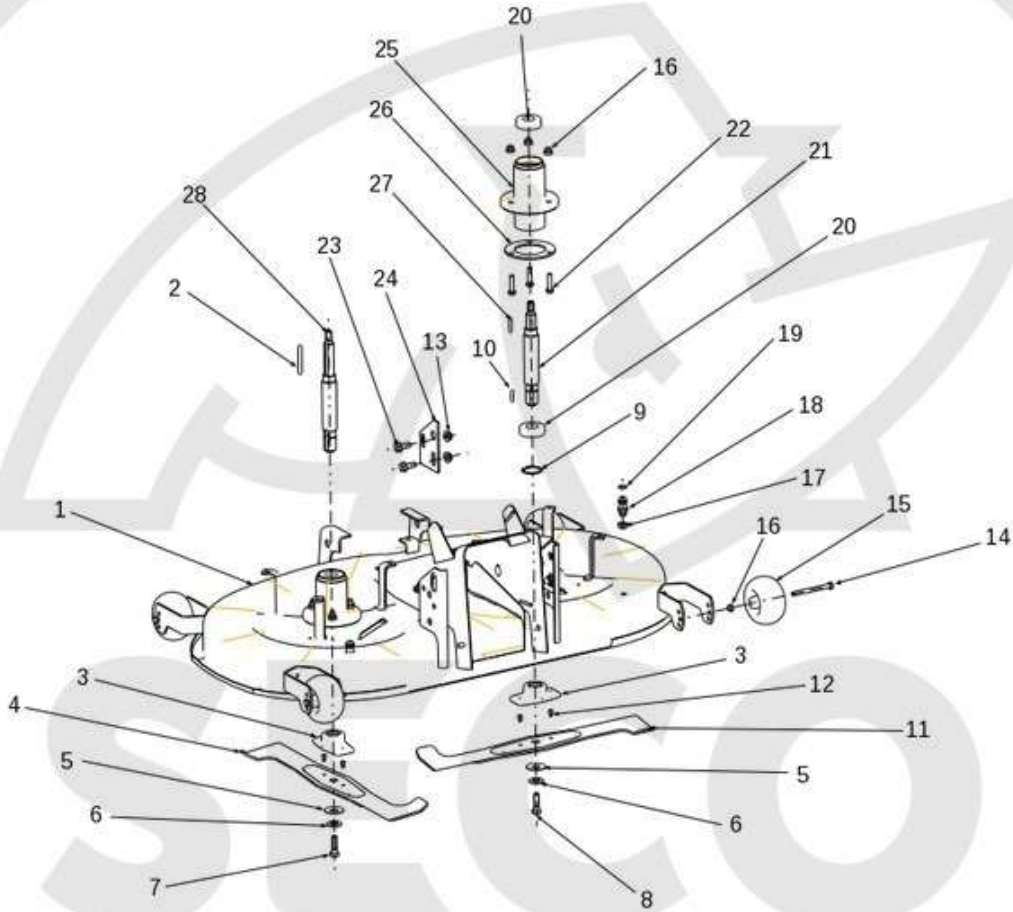

Model: KNJ4A-10-0006
Group: KNJ20-10-0004

Starjet mowing unit 1

ID	Name	Item code	No.	UOM	Price
1	Blades cover complete	S532950472243	1	KS	EUR /
2	Tongue 6E7x6x63	N311726086	1	KS	EUR /
3	Flange	S532098212403	2	KS	EUR /
4	Blade rotary, left (102)	S532050422533	1	KS	EUR /
5	Washer BN 806-40x16.3x2x3.1	N311219503	2	KS	EUR /
6	Washer	S532092207493	1	KS	EUR /
7	Screw 0-9011-287 M10	N309599017	1	KS	EUR /
8	Screw 0-9011-283 M10 Left	N309599008	1	KS	EUR /
9	Lock ring 25	N311733014	2	KS	EUR /
10	Key 6E7X6X28	N311726091	1	KS	EUR /
11	Blade rotary, right (102)	S532050422543	1	KS	EUR /
12	Shear pin	S532093117363	4	KS	EUR /
13	Nut M10 RIPP KL 10 BN 2798	N311129522	1	KS	EUR /
14	Screw M 8X90	N309501567	4	KS	EUR /
15	Cutting wheel Etop 100-8,2	N532940128	4	KS	EUR /
16	Nut M 8 DIN 6926 8 Zinc	N532150290	10	KS	EUR /
17	Nut M 12	N311120511	2	KS	EUR /
18	Quick fastener 0-9026-246	N532150533	2	KS	EUR /
19	Ring 10.78X2.62 NBR 70-SH	N273111057	2	KS	EUR /
20	Bearing 6205 2 RS C 66IB	N324162099	4	KS	EUR /
21	Shaft	S532038128023	1	KS	EUR /
22	Screw M 8X35	N309503543	6	KS	EUR /
23	Screw M10X25KL100 Ripp. V. DACROM	N309578529	4	KS	EUR /
24	Foot	S532113308913	2	KS	EUR /
25	Flange	S532038523833	2	KS	EUR /
26	Cutting reinforcement	S532098203373	2	KS	EUR /
27	Key 6E7X6X28	N311726091	1	KS	EUR /
28	Shaft	S532038128033	1	KS	EUR /