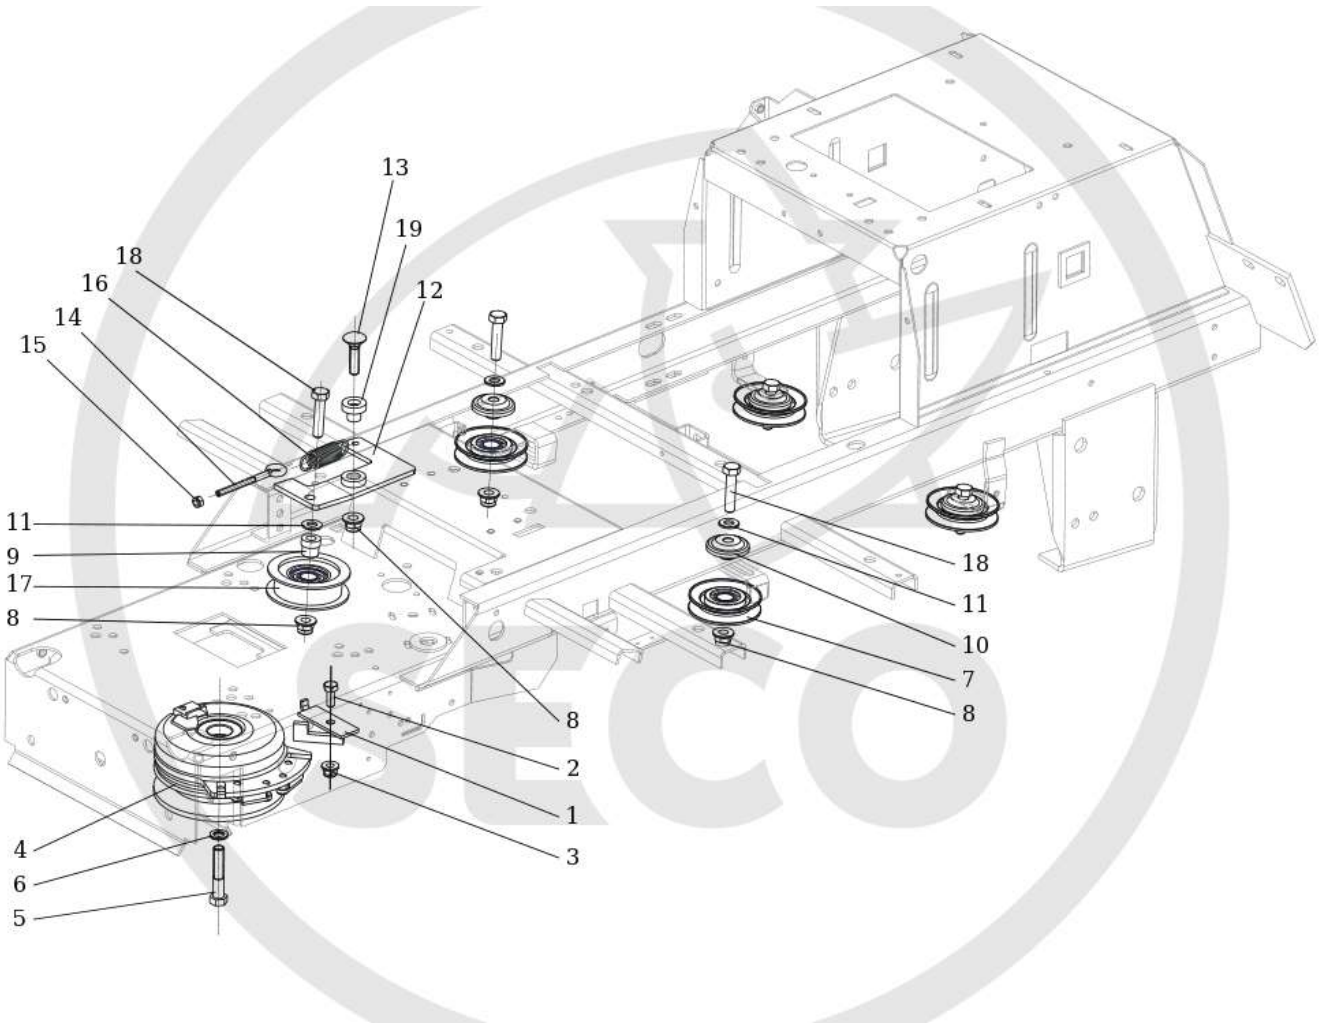

Model: KNJ4A-10-0006
Group: KNJ22-10-0001

Starjet el. clutch and pulley

ID	Name	Item code	No.	UOM	Price
1	Safety clamp	S532936362163	1	KS	EUR /
2	Screw M8X20	N309503518	1	KS	EUR /
3	Nut M 8 DIN 6926 8 Zinc	N532150290	1	KS	EUR /
4	Elmag .clutch MSS-80HC	N000532010	1	KS	EUR /
5	Hex. screw Unf7/16X21/410.9Z	N309579509	1	KS	EUR /
6	Washer NL 11 glued Dacromet	N311219516	1	KS	EUR /
7	Pulley Compensa C-00237/1	N532150824	4	KS	EUR /
8	Nut M 10 DIN 6926 Zinc	N311129523	6	KS	EUR /
9	Bushing	S532094214183	1	KS	EUR /
10	Cover C-00693 Compensa	N532151119	4	KS	EUR /
11	Washer 10.5	N311210504	3	KS	EUR /
12	Holder complete	S532913322763	1	KS	EUR /
13	Screw M 10x40 Zinc.	N309019529	1	KS	EUR /
14	Screw M 6x80 with eye BN1006 Zinc	N309578523	1	KS	EUR /
15	Nut M 6	N311129513	1	KS	EUR /
16	Spring TZ 2x14x62 Zinc	N315231111	1	KS	EUR /
17	Pulley plastic BBT B18 337	N532150733	1	KS	EUR /
18	Screw M 10x45	N309203544	5	KS	EUR /
19	Bushing	S532094214513	1	KS	EUR /