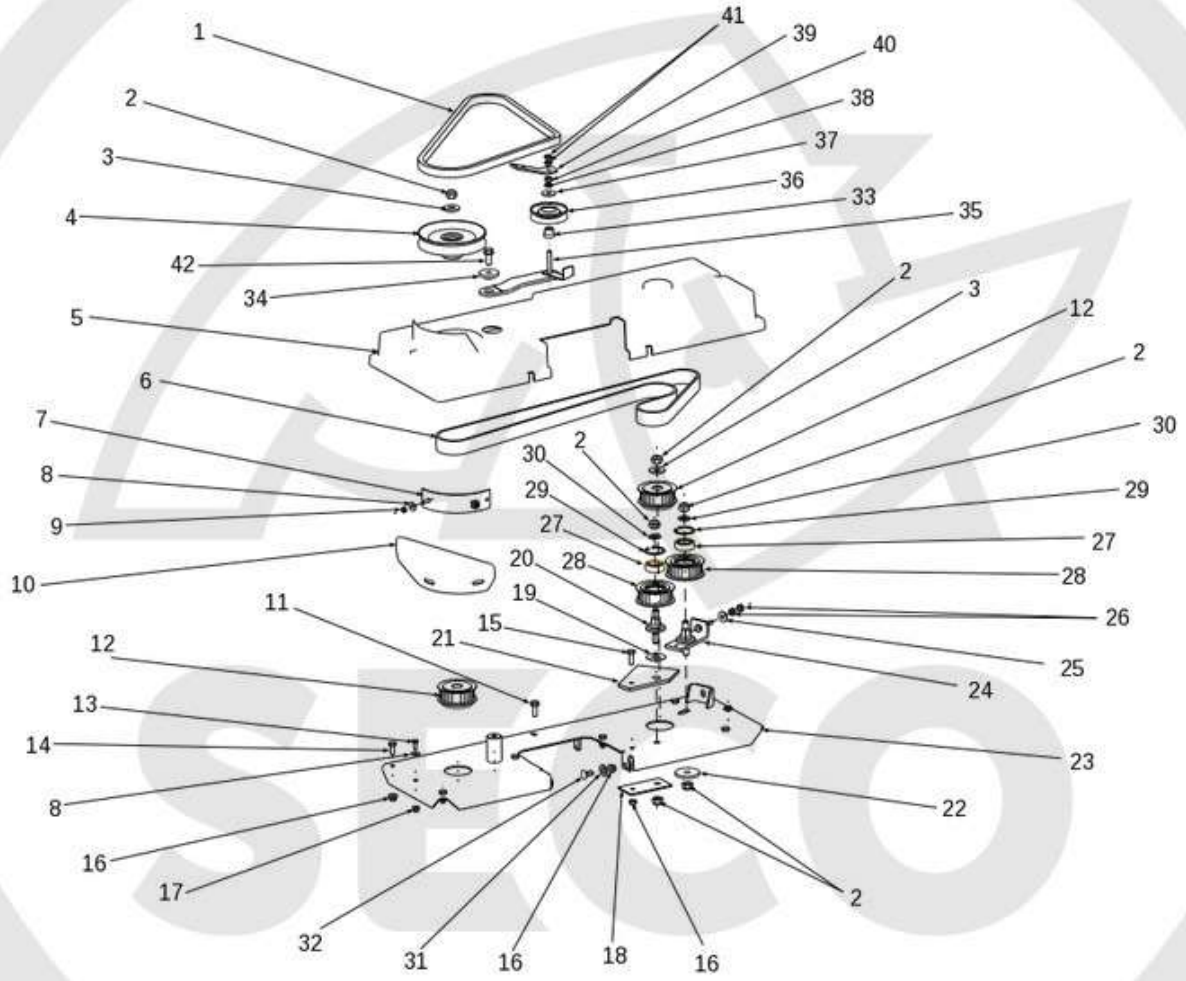

Model: KNJ4A-10-0006

Group: KNJ23-10-0006

Starjet mowing unit 2

ID	Name	Item code	No.	UOM	Price
1	V-Belt B 17X1400 KREBS	N272731192	1	KS	EUR /
2	Nut M 12	N311129505	5	KS	EUR /
3	Washer	S532092207273	2	KS	EUR /
4	Pulley compl. 9-3325-234	N532150165	1	KS	EUR /
5	Cover plastic 0-8547-369	N532150210	1	KS	EUR /
6	Two-sided toothed belt 1760	N272211006	1	KS	EUR /
7	Brace	S532985402733	1	KS	EUR /
8	Washer 6.6 Zinc	N311212516	4	KS	EUR /
9	Nut M 6	N311129513	2	KS	EUR /
10	Pulley cover 0-8534-203	N532150559	1	KS	EUR /
11	Screw M 8X25 KL 100 RIPP V Zinc	N309503005	1	KS	EUR /
12	Pulley 9-3371-277	N532150860	2	KS	EUR /
13	Screw M6X16	N309503508	2	KS	EUR /
14	Screw M8X20	N309503518	6	KS	EUR /
15	Screw M 8X25	N309503512	1	KS	EUR /
16	Nut M 8 DIN 6926 8 Zinc	N532150290	9	KS	EUR /
17	Nut M 6 DIN 6926	N311129525	2	KS	EUR /
18	Reinforcement	S532092303963	1	KS	EUR /
19	Washer	S532092207703	1	KS	EUR /
20	Pin	S532093118253	1	KS	EUR /
21	Reinforcement	S532096303973	1	KS	EUR /
22	Washer	S532092207533	1	KS	EUR /
23	Main board	S532985423463	1	KS	EUR /
24	Foot complete	S532914412313	1	KS	EUR /
25	Washer 9 Zinc	N311212517	1	KS	EUR /
26	Nut M 8	N311150503	2	KS	EUR /
27	Bearing 6203 2 RS C 66 IB	N324162098	4	KS	EUR /
28	Pulley 28 Z 9-3371-312	N532150836	2	KS	EUR /
29	Lock ring 40	N311733079	2	KS	EUR /
30	Washer 13	N311210505	2	KS	EUR /
31	Washer 13	N311210505	2	KS	EUR /
32	Screw M 8X20 Zinc	N309019501	2	KS	EUR /
33	Pin	S532093212633	1	KS	EUR /
34	WASHER	S532092212293	1	KS	EUR /
35	Holder complete	S532913422403	1	KS	EUR /
36	Pulley Compensa C-00237/2	N532150784	1	KS	EUR /
37	Washer 9 Zinc	N311212508	1	KS	EUR /
38	Washer 8	N311214502	1	KS	EUR /
39	Foot	S532113402353	1	KS	EUR /
40	Nut M 8	N311150503	1	KS	EUR /
41	Nut M 8	N311120520	2	KS	EUR /
42	Screw M10X25KL100 Ripp. V. DACROM	N309578529	1	KS	EUR /