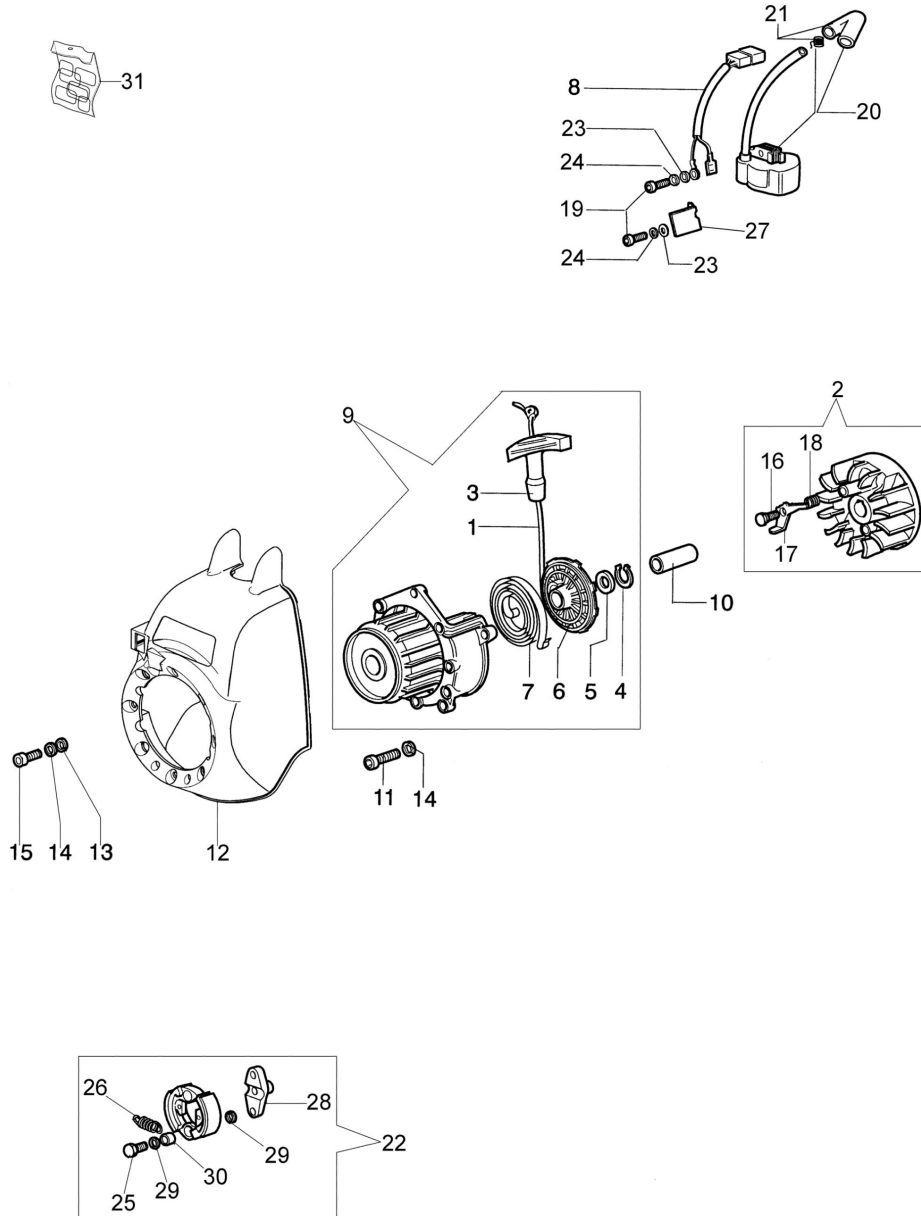

PDF Complete

Your complimentary use period has ended.
Thank you for using PDF Complete.

[Click Here to upgrade to Unlimited Pages and Expanded Features](#)

arter assy and clutch

Your complimentary
use period has ended.
Thank you for using
PDF Complete.

[Click Here to upgrade to
Unlimited Pages and Expanded Features](#)

arter assy and clutch

Ref.Nu	Qty	Part number	Description	Validity from	Validity till	Notes	Bulletin
1	1	4160125R	Starter rope				
2	1	4161264BR	Flywheel				
3	1	4191020A	Handle				
4	1	3024018R	Ring				
5	1	4161150R	Ring				
6	1	4161148AR	Pulley				
7	1	004000132R	Spring				
8	1	4162358	Cable				
9	1	4161160AR	Starter assy				
10	1	4160072R	Spacer				
11	1	3801010R	Screw				
12	1	61030043R	Starter case				
13	4	3916005R	Sealing washer				
14	4	3819006	Washer				
15	4	3801009	Screw				
16	2	4161151	Pin				
17	2	4138441R	Pawl				
18	1	4161186A	Spring				
19	2	3801003	Screw				
20	1	4138722R	Ignition coil				
21	1	4098064R	Spark plug cap				
22	1	4161202R	Clutch				
23	2	3916004	Washer				
24	2	3819005	Washer				
25	2	3806035	Screw				
26	1	4161200R	Spring				
27	1	4160146AR	Deflector				
28	1	4161199	Clutch driver				
29	2	3918007	Washer				
30	2	4161201	Bushing				
31	1	61162041	Labels set