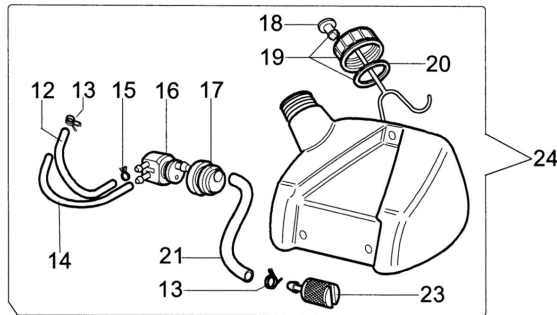

PDF Complete

Your complimentary use period has ended.
Thank you for using PDF Complete.

[Click Here to upgrade to Unlimited Pages and Expanded Features](#)

nk and air filter

Your complimentary
use period has ended.
Thank you for using
PDF Complete.

[Click Here to upgrade to
Unlimited Pages and Expanded Features](#)

Tank and air filter

Ref.Nu	Qty	Part number	Description	Validity from	Validity till	Notes	Bulletin
1	1	61162017A	Air filter kit				
2	1	61010004	Stand				
3	3	3918010R	Washer				
4	3	3960057R	Screw				
5	1	61160014AR	Air filter				
6	1	4161438	Gasket				
7	2	3801047	Screw				
8	1	4162256BR	Insulator				
9	2	61030112R	Gasket				
10	2	3801012	Screw				
11	2	3833073R	Washer				
12	1	4162297R	Tube				
13	1	4098377	Band				
14	1	4162316	Hose				
15	1	3059002	Band				
16	1	4162270A	Fittings				
17	1	4162268R	Bushing				
18	1	4098658AR	Breather valve				
19	1	4151258R	Cap				
20	1	4100308R	Gasket				
21	1	4162296	Hose				
22	3	3801010R	Screw				
23	1	094600450R	Fuel filter				
24	1	61032026R	Complete tank				
25	1	61010002	Support				
26	3	3918005	Washer				
27	3	3819006	Washer				
28	1	2318505AR	Carburettor WYL- 245				
29	1	3049040	O-ring				
30	1	61150023	Bracket				
31	1	61030073R	Gasket