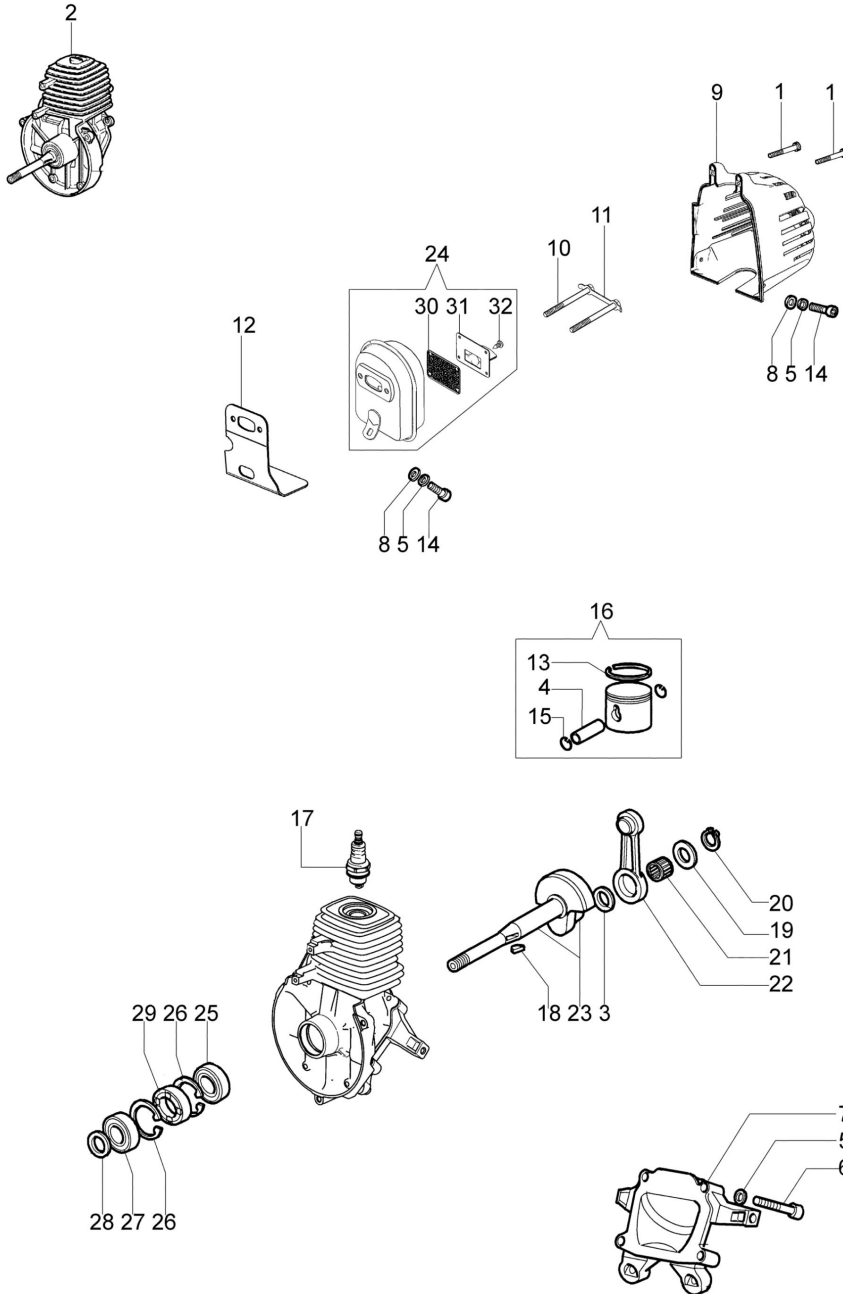

PDF Complete
Your complimentary use period has ended.
Thank you for using PDF Complete.
Click Here to upgrade to Unlimited Pages and Expanded Features

ngine

Your complimentary
use period has ended.
Thank you for using
PDF Complete.

[Click Here to upgrade to
Unlimited Pages and Expanded Features](#)

gine

Ref.Nu	Qty	Part number	Description	Validity from	Validity till	Notes	Bulletin
1	1	3960067AR	Screw				
2	1	61030049AR	Short block				
3	1	4098683R	Washer				
4	1	4160026R	Pin				
5	4	3819006	Washer				
6	4	3801015	Screw				
7	1	61010001R	Cover				
8	2	3916005R	Sealing washer				
9	1	61030042R	Muffler cover				
10	2	3806028	Screw				
11	1	4095211R	Plate				
12	1	61030067R	Gasket				
13	1	072700048R	Piston ring Ø34				
14	2	3801010R	Screw				
15	2	4160025R	Ring				
16	1	4161030B	Piston assy Ø34				
17	1	3055101	Spark plug				
18	1	4098232R	Key				
19	1	3064005AR	Washer				
20	1	3024010R	Ring				
21	1	3037006R	Bearing				
22	1	4161599R	Connecting rod				
23	1	4160479R	Crankshaft				
24	1	61032083	Compl. muffler				
25	1	3034003R	Bearing				
26	2	3025019	Ring				
27	1	3035023R	Bearing				
28	1	4160124R	Washer				
29	1	3050030R	Seal ring				
30	1	61030046R	Screen				
31	1	61030105R	Deflector				
32	2	012000028	Screw