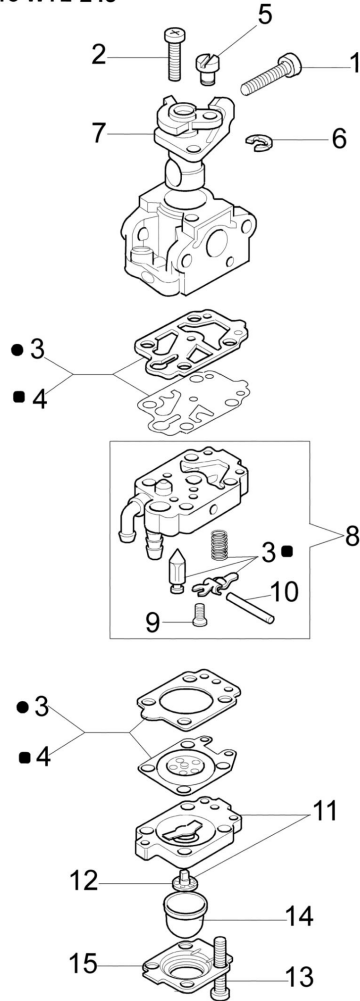

PDF Complete

Your complimentary use period has ended.
Thank you for using PDF Complete.

[Click Here to upgrade to Unlimited Pages and Expanded Features](#)

Carburetor WYL-245

Walbro WYL-245

■ 4 KIT RIPARAZIONE
REPAIR KIT

● 3 KIT MEMBRANE & GUARNIZIONI
DIAPHRAGM & GASKET SET

Your complimentary
use period has ended.
Thank you for using
PDF Complete.

[Click Here to upgrade to
Unlimited Pages and Expanded Features](#)

rburetor WYL-245

Ref.Nu	Qty	Part number	Description	Validity from	Validity till	Notes	Bulletin
1	1	2318583	Screw				
2	2	2318954	Screw				
3		-	Not available for this product				
4	1	2318674	Repair kit				
5	1	2318577	Adjuster screw				
6	1	2318189	Ring				
7	1	2318958	Valve				
8	1	2318567	Pump body				
9	1	2318569	Screw				
10	1	003300201	Spindle				
11	1	2318570	Primer body				
12	1	2318592	Valve				
13	4	2318585	Screw				
14	1	2318572	Primer pump				
15	1	2318571	Cover