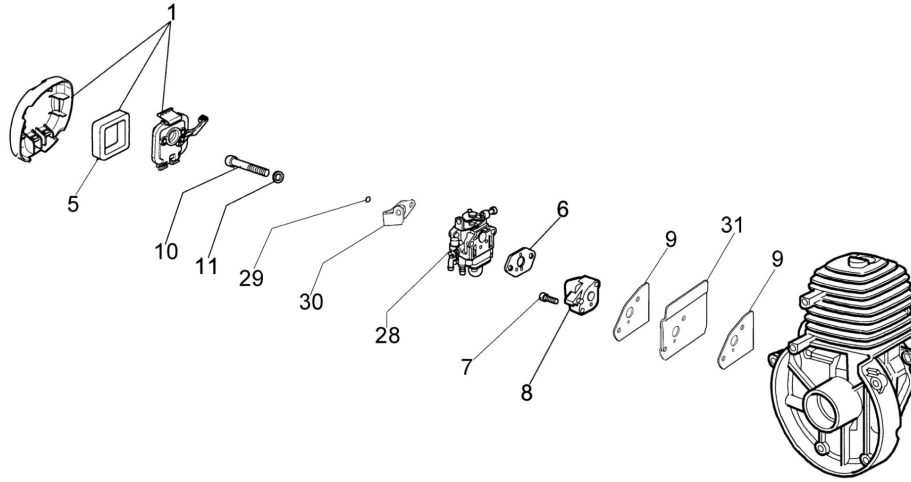

PDF Complete

Your complimentary use period has ended.
Thank you for using PDF Complete.

[Click Here to upgrade to Unlimited Pages and Expanded Features](#)

nk and air filter

Your complimentary
use period has ended.
Thank you for using
PDF Complete.

[Click Here to upgrade to
Unlimited Pages and Expanded Features](#)

Tank and air filter

Ref.Nu	Qty	Part number	Description	Validity from	Validity till	Notes	Bulletin
1	1	61162017A	Air filter kit				
2	1	61010004	Stand				
3	3	3918010R	Washer				
4	3	3960057R	Screw				
5	1	61160014AR	Air filter				
6	1	4161438	Gasket				
7	2	3801047	Screw				
8	1	4162256BR	Insulator				
9	2	61030112R	Gasket				
10	2	3801012	Screw				
11	2	3833073R	Washer				
12	1	4162297R	Tube				
13	1	4098377	Band				
14	1	4162316	Hose				
15	1	3059002	Band				
16	1	4162270A	Fittings				
17	1	4162268R	Bushing				
18	1	4098658AR	Breather valve				
19	1	4151258R	Cap				
20	1	4100308R	Gasket				
21	1	4162296	Hose				
22	3	3801010R	Screw				
23	1	094600450R	Fuel filter				
24	1	61032026R	Complete tank				
25	1	61010002	Support				
26	3	3918005	Washer				
27	3	3819006	Washer				
28	1	2318505AR	Carburettor WYL- 245				
29	1	3049040	O-ring				
30	1	61150023	Bracket				
31	1	61030073R	Gasket