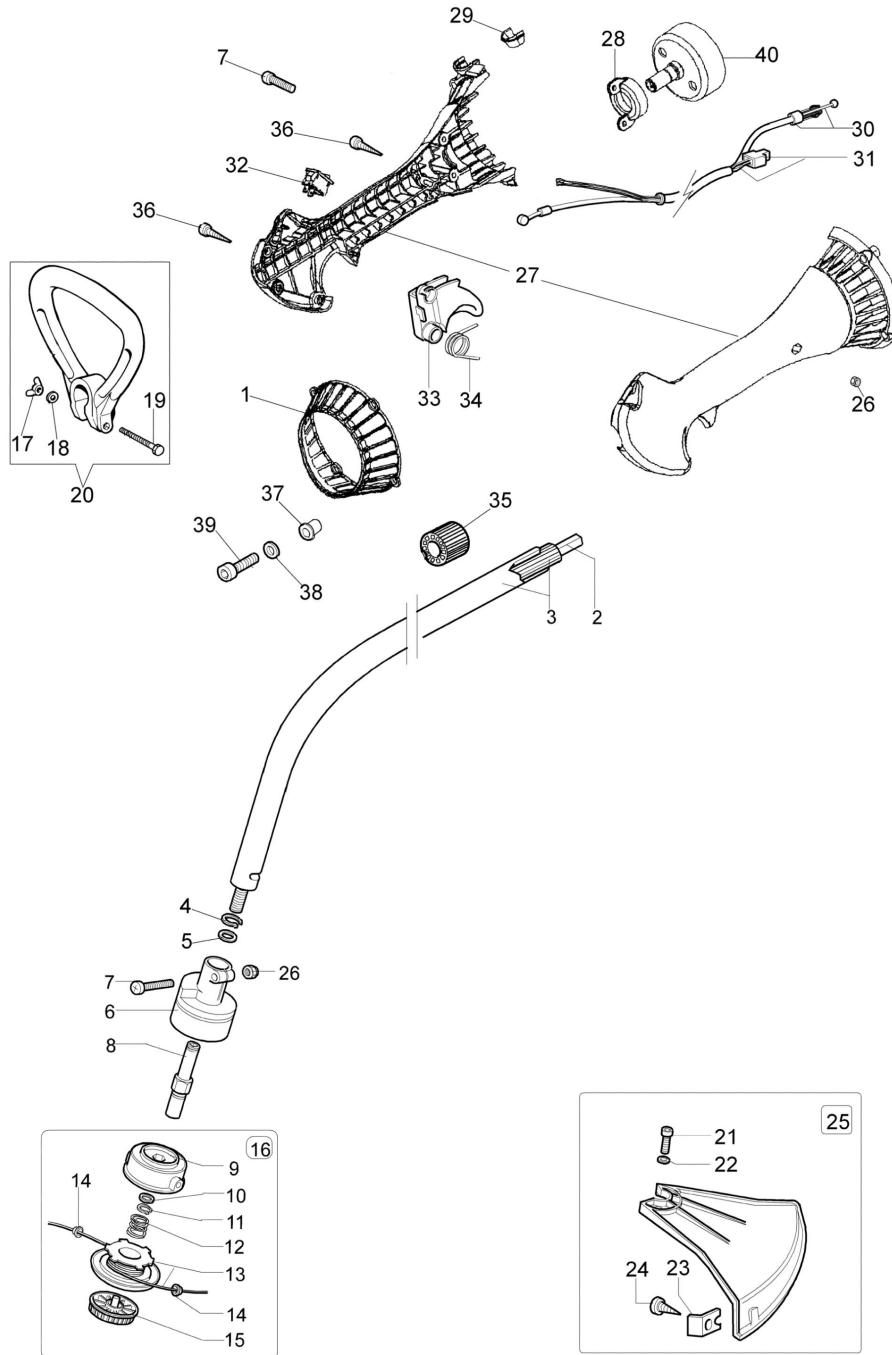

PDF Complete
Your complimentary use period has ended.
Thank you for using PDF Complete.
Click Here to upgrade to Unlimited Pages and Expanded Features

transmission

PDF Complete

Your complimentary use period has ended.
Thank you for using PDF Complete.

[Click Here to upgrade to Unlimited Pages and Expanded Features](#)

Transmission

Ref.Nu	Qty	Part number	Description	Validity from	Validity till	Notes	Bulletin
1	1	61160009	Grid				
2	1	61150020AR	Drive shaft				
3	1	60012079AR	Tube Ø22				
4	1	3024010R	Ring				
5	1	004400285	Washer				
6	1	60012002R	Hub				
7	2	3979017	Screw				
8	1	071000005	Pin				
9	1	070000192A	Cover				
10	1	3064004AR	Washer				
11	1	3024012	Ring				
12	1	071000010AR	Spring				
13	1	61062006R	Nylon spool				
14	2	070000193R	Bushing				
15	1	071000006BR	Knob				
16	1	61062023	Nylon head				
17	1	3915006	Nut				
18	1	3916006	Washer				
19	1	3906053	Screw				
20	1	4162042A	Handle				
21	1	3801010R	Screw				
22	1	3916005R	Sealing washer				
23	1	4174275R	Blade				
24	1	3960014	Screw				
25	1	60012008	Guard assy				
26	3	3914003R	Nut				
27	1	61162027	Complete handle				
28	1	61160015	Flange				
29	1	61160008	Bushing				
30	1	61130006	Throttle cable				
31	1	4162267A	Cable				
32	1	2317021R	Switch				
33	1	61060003AR	Throttle lever				
34	1	61060007	Spring				
35	1	61150034A	Spacer				
36	5	3960069AR	Screw				
37	4	61160005	Bushing				
38	4	3918010R	Washer				
39	4	4175074	Screw				
40	1	61160007R	Clutch drum