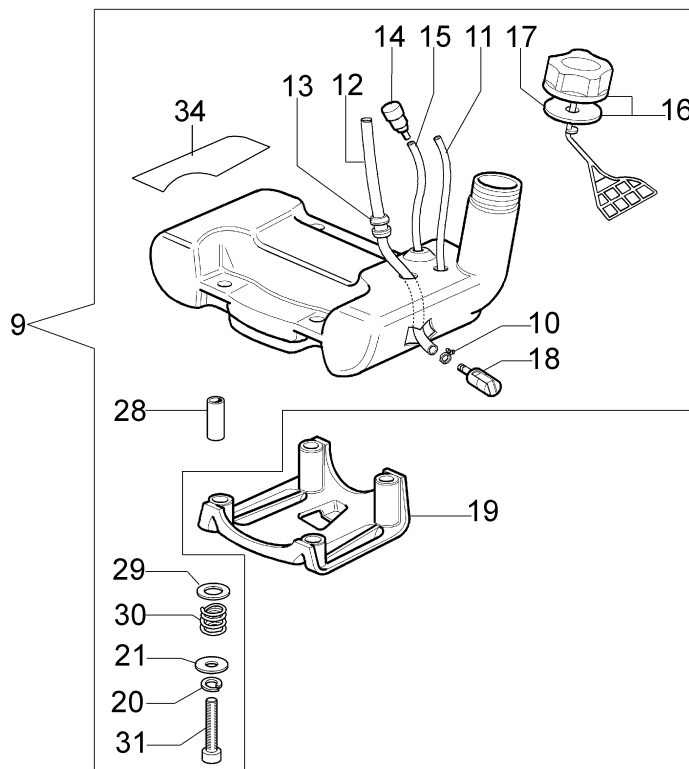

Ref.Nu	Qty	Part number	Description	Validity from	Validity till	Notes	Bulletin
1	1	61200258R	Starter assy				
2	1	61200015R	Starter handle				
3	1	56520087R	Starter rope				
4	6	3801010R	Screw				
5	4	3916005R	Washer				
6	1	004000132R	Spring				
7	1	56520038AR	Pulley				
8	1	3027005R	Ring				
9	1	56520039AR	Shaft joint				
10	1	56520040AR	Plate				
11	1	3918020R	Washer				
12	1	61200012R	Spark plug cap				BT3-071-03/07
13	1	61200062AR	Clutch driver				
14	1	61202039A	Flywheel				BT3-071-03/07
15	1	61200042R	Cable				BT3-071-03/07
16	2	3801013R	Screw				
17	2	3819006R	Grower				
18	2	3912009	Nut				
19	2	3818011A	Washer				
20	1	61202039A	Flywheel				BT3-071-03/07
21	1	61200059R	Adaptor				
22	2	3801016R	Screw				
23	1	61200060R	Adaptor				
24	2	3914003R	Nut				
25	1	4161364	Bushing				
26	1	4161428R	Sleeve				
27	1	3024015	Snap ring				
28	1	61200031AR	Starter case				
29	1	3035042R	Bearing				
30	1	3025022R	Seeger				
31	1	61200032R	Clutch drum				
32	1	4191027FR	Pin				
33	1	4191028R	Spring				
34	1	4191153AR	Clutch				
35	1	61200067R	Spring				BT3-071-03/07
36	1	61250015BR	Ignition coil				BT3-071-03/07
37	1	61250047R	Cable				BT3-071-03/07
38	1	61250014AR	Flywheel				BT3-071-03/07
39	1	61200260	Starter kit assy				
40	2	4191016R	Pawl				
41	1	61252002R	Clutch driver				
42	1	4191018BR	Starter pulley				
43	1	072700089R	Bushing				
44	2	3024007	Ring				
45	2	3064010	Washer				
46	2	4191017A	Spring