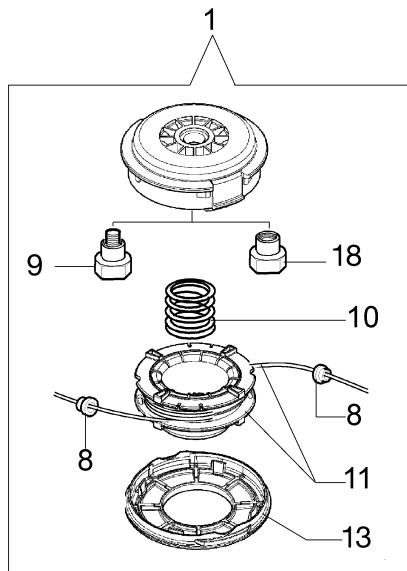

Ref.Nu	Qty	Part number	Description	Validity from	Validity till	Notes	Bulletin
1	1	50010141	Screw				
2	2	095000164	Ring				
3	1	072700211	Shutter				
4	1	2318211	Pin				
5	1	2318737	Shaft				
6	1	072700347	Spring				
7	1	2318837	Adjust. screw				
8	1	2318893	Screw L				
9	1	074000240	Adjust. screw				
10	1	2318191	Cover				
11	4	035000162	Screw				
12	1	003300202	Screw				
13	1	375100087	Cover				
14	1	003300201	Spindle				
15	1	2318671	Repair kit				
16	1	094600148	Spring