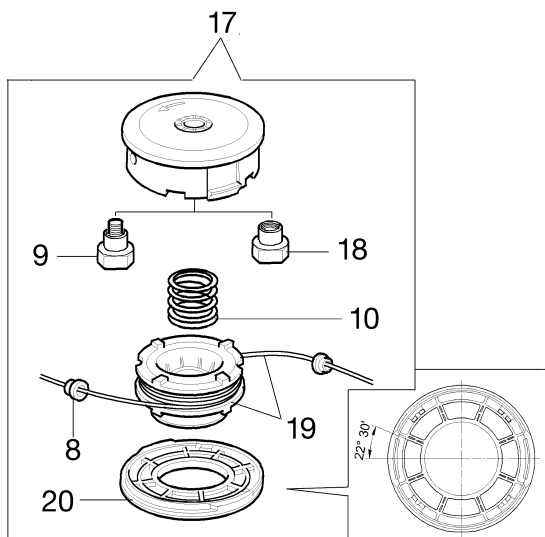

Ref.Nu	Qty	Part number	Description	Validity from	Validity till	Notes	Bulletin
1	1	50010141	Screw				
2	2	095000164	Ring				
3	1	072700211	Shutter				
4	1	2318211	Pin				
5	1	2318737	Shaft				
6	1	072700347	Spring				
7	1	2318837	Adjust. screw				
8	1	2318893	Screw L				
9	1	074000240	Adjust. screw				
10	1	2318191	Cover				
11	4	035000162	Screw				
12	1	003300202	Screw				
13	1	375100087	Cover				
14	1	003300201	Spindle				
15	1	2318671	Repair kit				
16	1	094600148	Spring