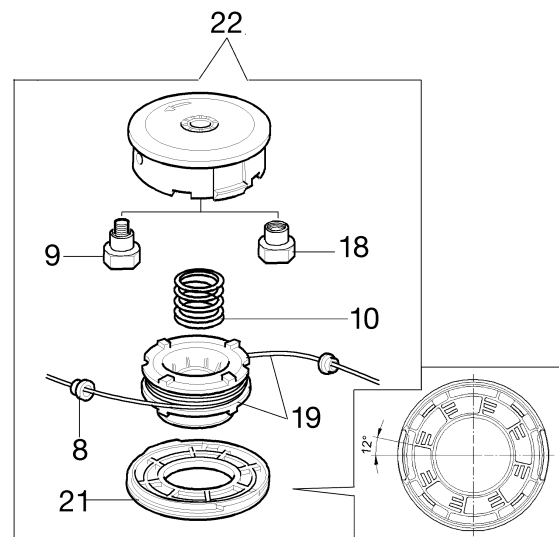

Ref.Nu	Qty	Part number	Description	Validity from	Validity till	Notes	Bulletin
1	1	50010141	Screw				
2	2	095000164	Ring				
3	1	072700211	Shutter				
4	1	2318211	Pin				
5	1	2318737	Shaft				
6	1	072700347	Spring				
7	1	2318837	Adjust. screw				
8	1	2318893	Screw L				
9	1	074000240	Adjust. screw				
10	1	2318191	Cover				
11	4	035000162	Screw				
12	1	003300202	Screw				
13	1	375100087	Cover				
14	1	003300201	Spindle				
15	1	2318671	Repair kit				
16	1	094600148	Spring