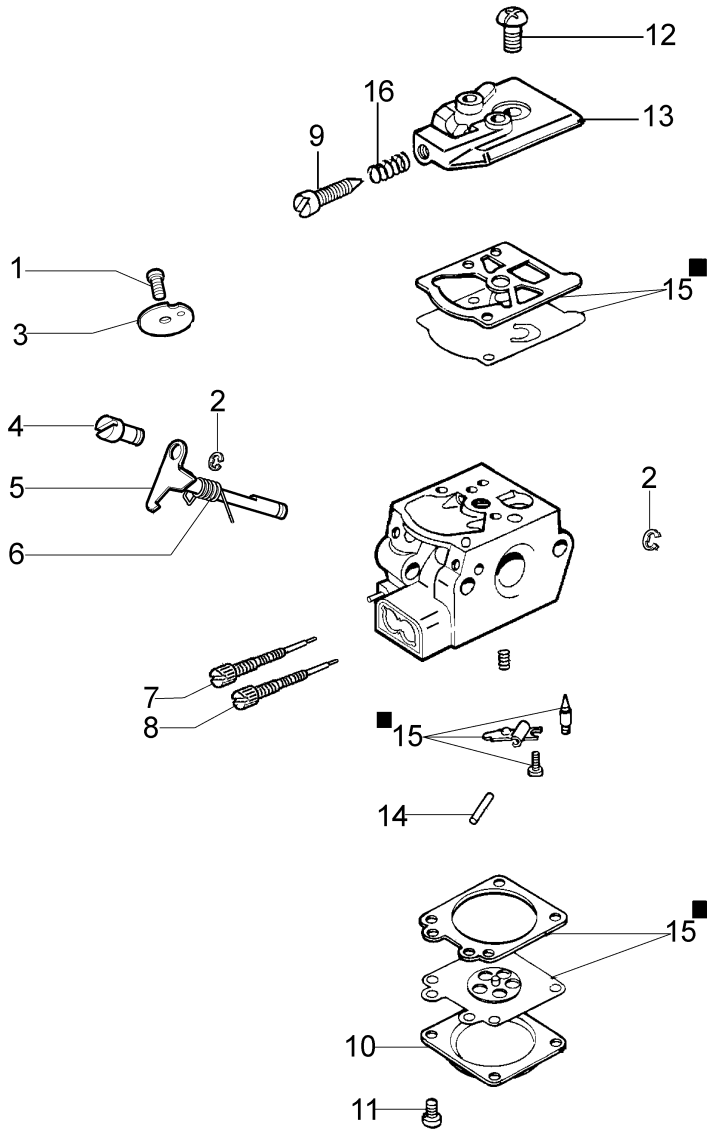

Ref.Nu	Qty	Part number	Description	Validity from	Validity till	Notes	Bulletin
1	1	2318388	Screw				
2	1	2318387	Ring				
3	1	2318872	Shutter				
4	1	2318412	Hooking spring				
5	1	2318689	Shaft				
6	1	2318528	Spring				
7	1	2318696	Screw H				
8	2	2318687	Caps-lock				
9	1	2318697	Screw L				
10	1	2318880	Cover				
11	2	2318522	Screw				
12	2	2320053	Screw				
13	1	2320052	Cover				
14	1	2318876	Screw				
15	1	2318886	Repair kit				
16	1	2318885	Diaphragm+gasket set				
17	1	2318535	Ring				

15 ■ KIT RIPARAZIONE
REPAIR KIT