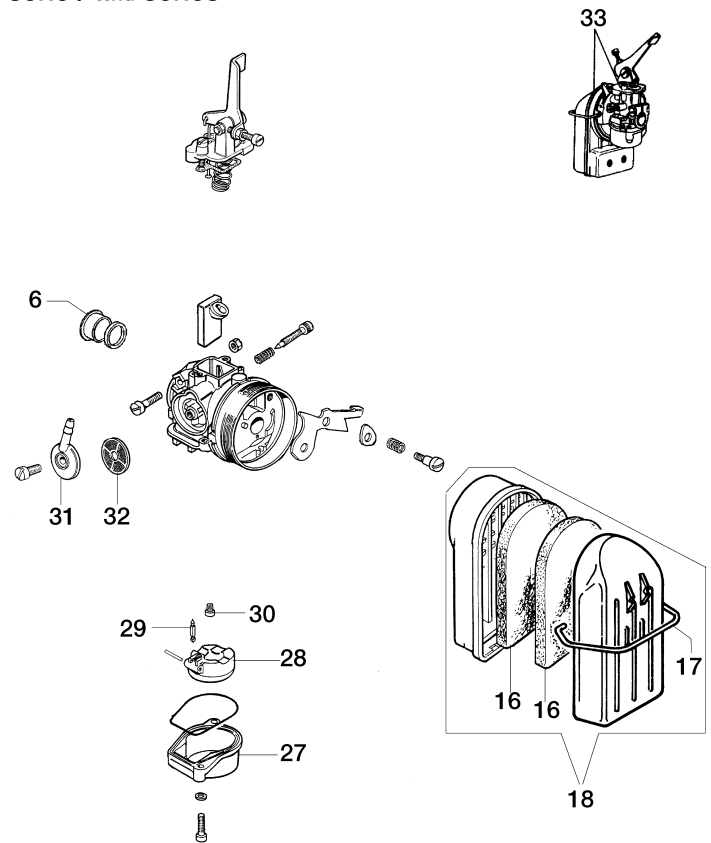

II° serie / IInd series