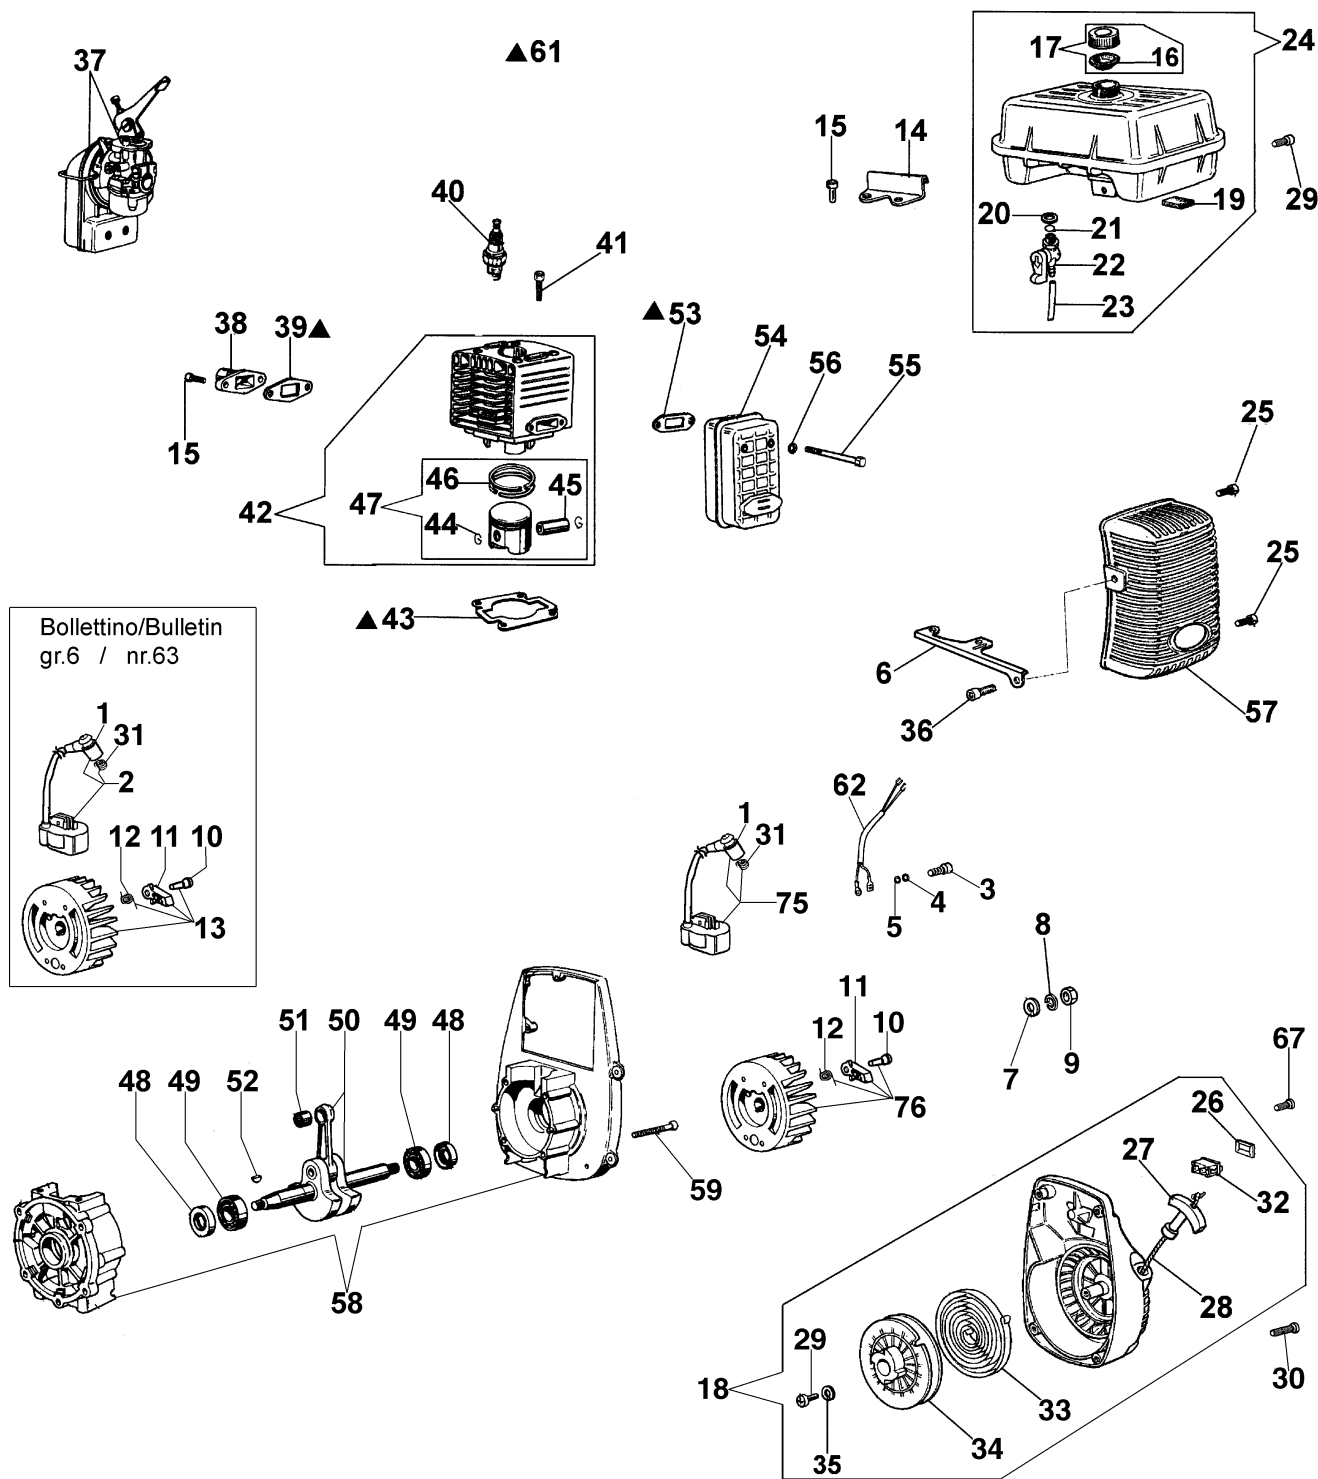

Ref.Nu	Qty	Part number	Description	Validity from	Validity till	Notes	Bulletin
61	1	301000113A	Gasket set				
62	1	301000349	Cable				
63	1	301000126	Starter assy				
64	1	301000010	Spring				
65	1	301000011	Button				
66	1	005000122	Starter handle				
67	2	3960092AR	Screw				
69	1	3026003	Ring				
70	1	301000042R	Screw				
71	1	301000081	Piston assy Ø40				
72	1	301000024R	Ignition coil				
73	1	341000009	Guard				
74	1	006000829	Washer				
75	1	301000379R	Ignition coil				BT6-049-05/07
76	1	301000384R	Flywheel				BT6-049-05/07

1" 1/2

Ref.Nu	Qty	Part number	Description	Validity from	Validity till	Notes	Bulletin
1	2	3801013R	Screw				
2	2	3916005R	Washer				
3	4	4138302	Washer				
4	1	331000034	Complete knob				
5	1	311000004	Screw				
6	1	311000005	Washer				
7	1	332000010R	Water filter kit				
8	1	312000004	Body				
9	1	321000007R	Impeller				
10	1	321000004	Mechanical seal				
11	1	3806021A	Screw				
12	1	311000008R	Gasket				
13	1	311000007	Cover				
14	3	3912005	Nut				
15	3	004400848	Washer				
16	3	341000004	Washer				
17	3	3801030R	Screw				
18	4	331000004	Spacer				
19	1	340000034A	Support				
20	4	3806074R	Screw				
21	1	341000016A	Fittings kit				