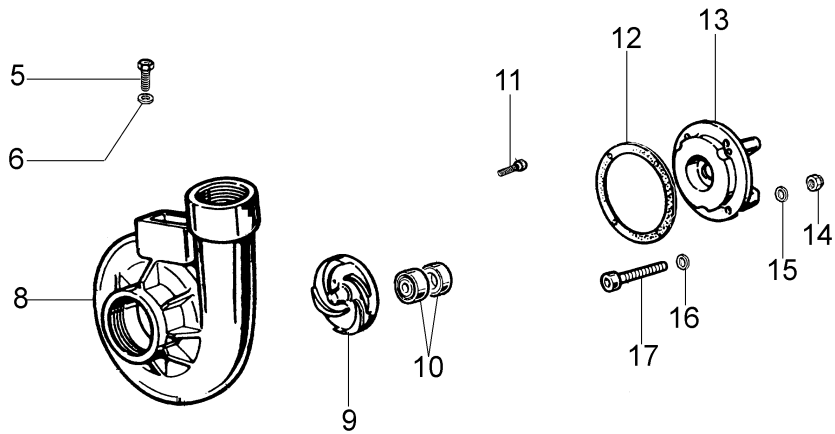

Ref.Nu	Qty	Part number	Description	Validity from	Validity till	Notes	Bulletin
61	1	301000113A	Gasket set				
62	1	301000349	Cable				
63	1	301000126	Starter assy				
64	1	301000010	Spring				
65	1	301000011	Button				
66	1	005000122	Starter handle				
67	2	3960092AR	Screw				
69	1	3026003	Ring				
70	1	301000042R	Screw				
71	1	301000081	Piston assy Ø40				
72	1	301000024R	Ignition coil				
73	1	341000009	Guard				
74	1	006000829	Washer				
75	1	301000379R	Ignition coil				BT6-049-05/07
76	1	301000384R	Flywheel				BT6-049-05/07

1" 1/2

Ref.Nu	Qty	Part number	Description	Validity from	Validity till	Notes	Bulletin
1	2	3801013R	Screw				
2	2	3916005R	Washer				
3	4	4138302	Washer				
4	1	331000034	Complete knob				
5	1	311000004	Screw				
6	1	311000005	Washer				
7	1	332000010R	Water filter kit				
8	1	312000004	Body				
9	1	321000007R	Impeller				
10	1	321000004	Mechanical seal				
11	1	3806021A	Screw				
12	1	311000008R	Gasket				
13	1	311000007	Cover				
14	3	3912005	Nut				
15	3	004400848	Washer				
16	3	341000004	Washer				
17	3	3801030R	Screw				
18	4	331000004	Spacer				
19	1	340000034A	Support				
20	4	3806074R	Screw				
21	1	341000016A	Fittings kit				