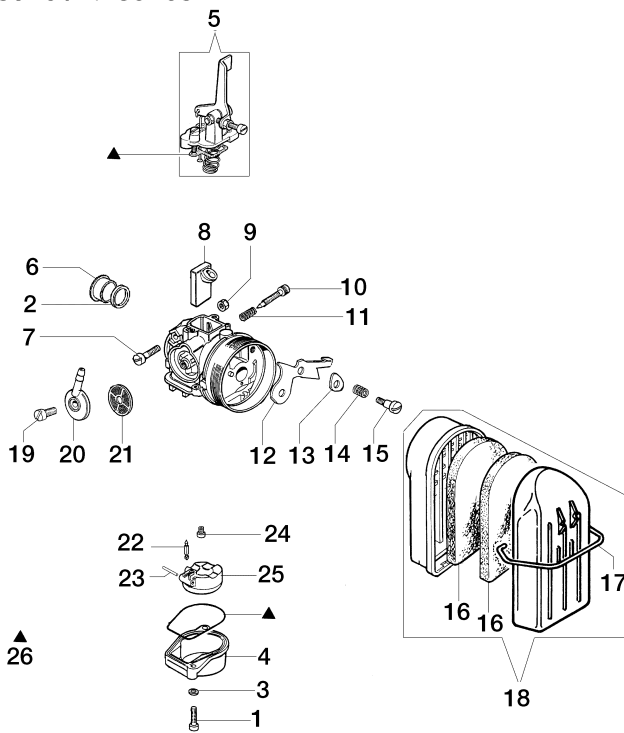

I° serie / Ist series