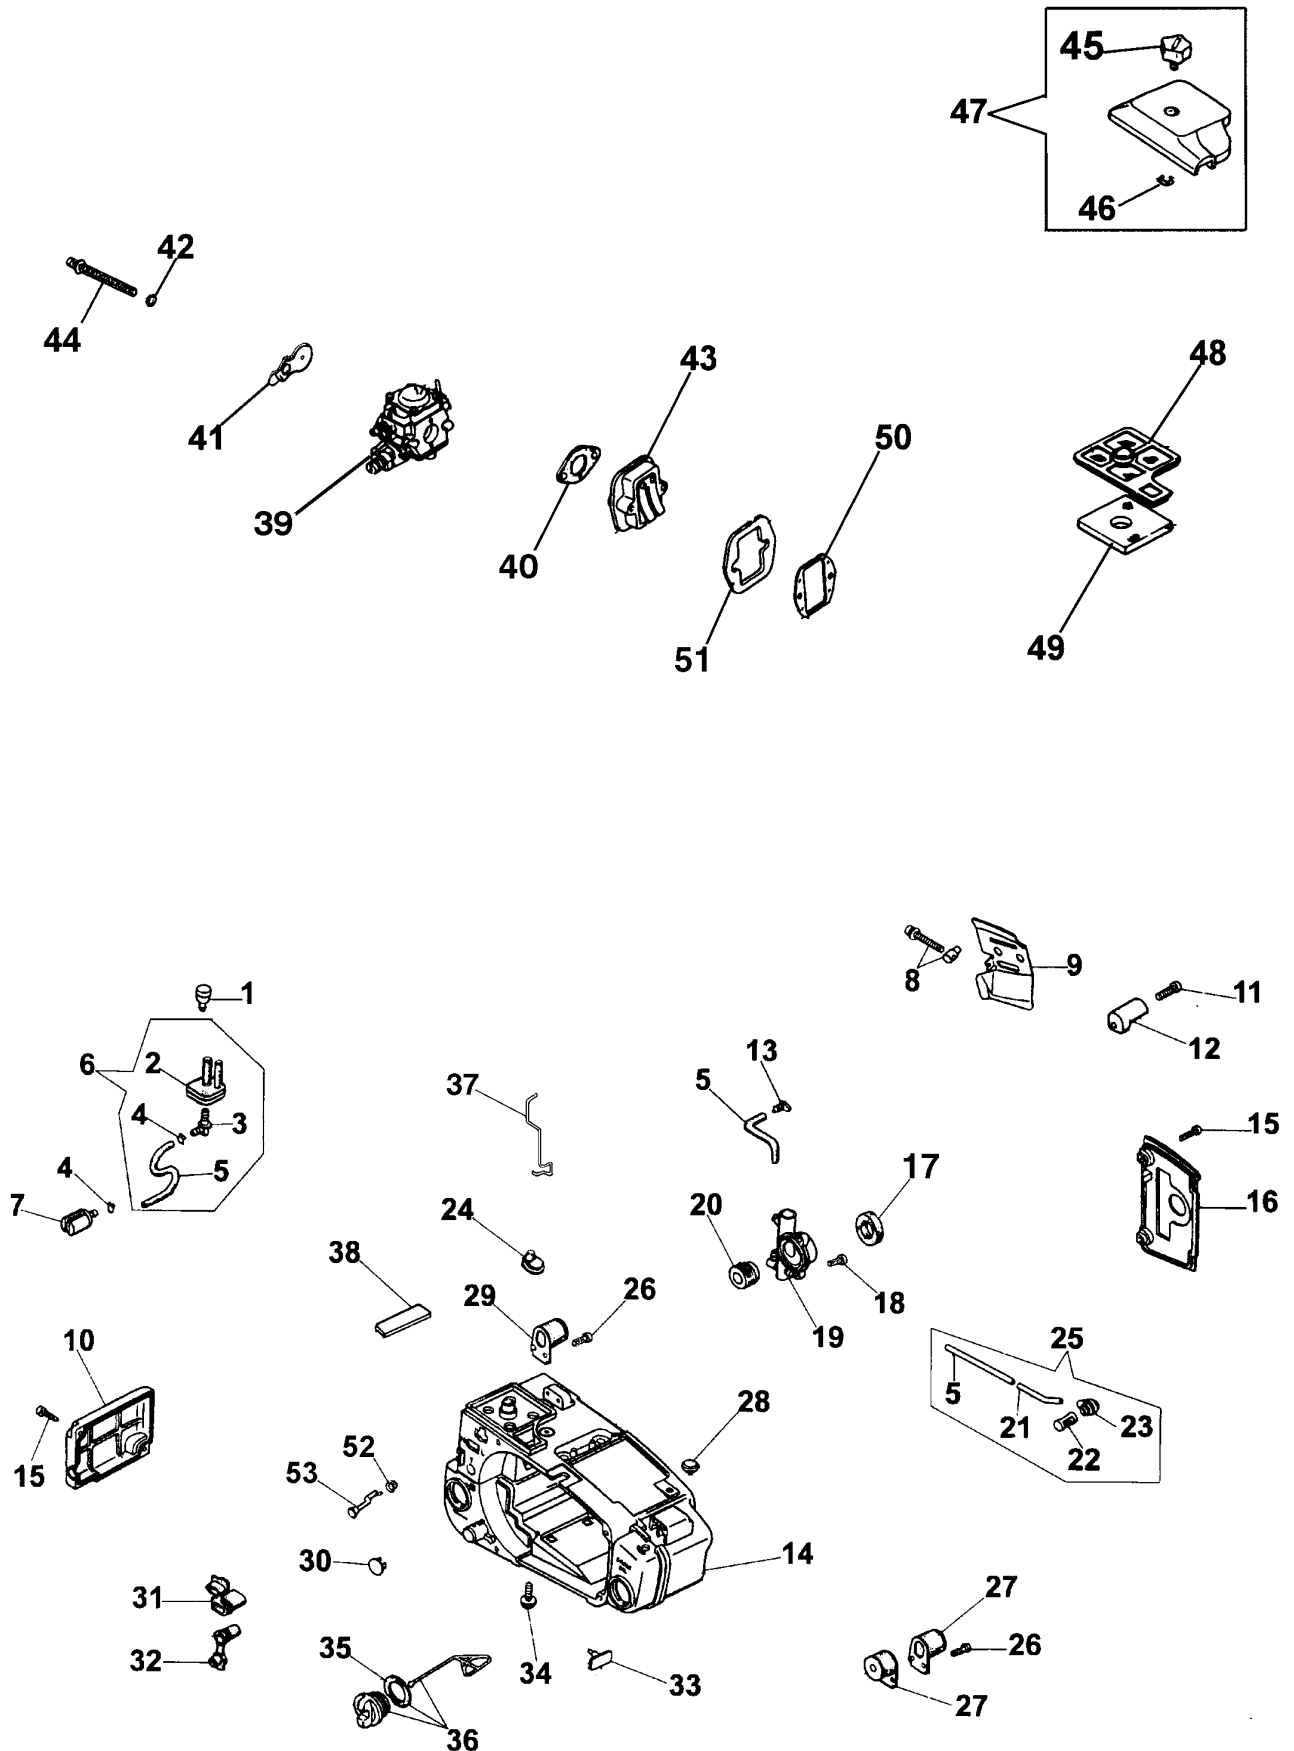

Ref.Nu	Qty	Part number	Description	Validity from	Validity till	Notes	Bulletin
1	2	50030285	Screw				
2	1	50040189R	Crankcase				
3	4	50030004R	Screw				
4	1	50030013R	Seal ring				
5	1	50030014R	Ring				
6	2	50030012R	Bearing				
7	1	50030011R	Crankshaft				
8	1	61070074	Seal ring				
9	2	50030010R	Spacer				
10	1	50030009R	Bearing				
11	2	50030008R	Ring				
12	1	50030007R	Piston pin				
13	1	50030006R	Piston ring				
14	1	50030002R	Cylinder				
15	1	50030388R	Gasket				
16	1	50030309	Muffler				
17	1	50030297R	Spark plug				
18	1	50032010	Piston assy Ø37				
19	1	50032008	Gasket set				
20	1	50030251	Handle				
21	1	4098073R	Starter rope				
22	1	004000132R	Spring				
23	1	094000033AR	Starter pulley				
24	2	004000436R	Pin				
25	2	50030112	Spring				
26	2	004000140R	Pawl				
27	1	50030143R	Flywheel				
28	1	005000361	Washer				
29	1	004000142	Nut				
30	1	50030272	Screw				
31	1	50030161	Flange				
32	2	50030295	Screw				
33	1	3833080	Washer				
34	1	094600097AR	Spark plug cap				
35	1	50030267R	Spring				
36	1	094500034R	Washer				
38	1	50030145	Spacer				
39	4	50030269R	Screw				
40	1	50032031R	Starter case				
41	1	094600041AR	Screw				
42	1	50030142R	Ignition coil				
43	1	50030160R	Bushing				
44	1	50030150	Sheath				
45	1	50030151R	Switch				
46	1	50032042	Labels kit