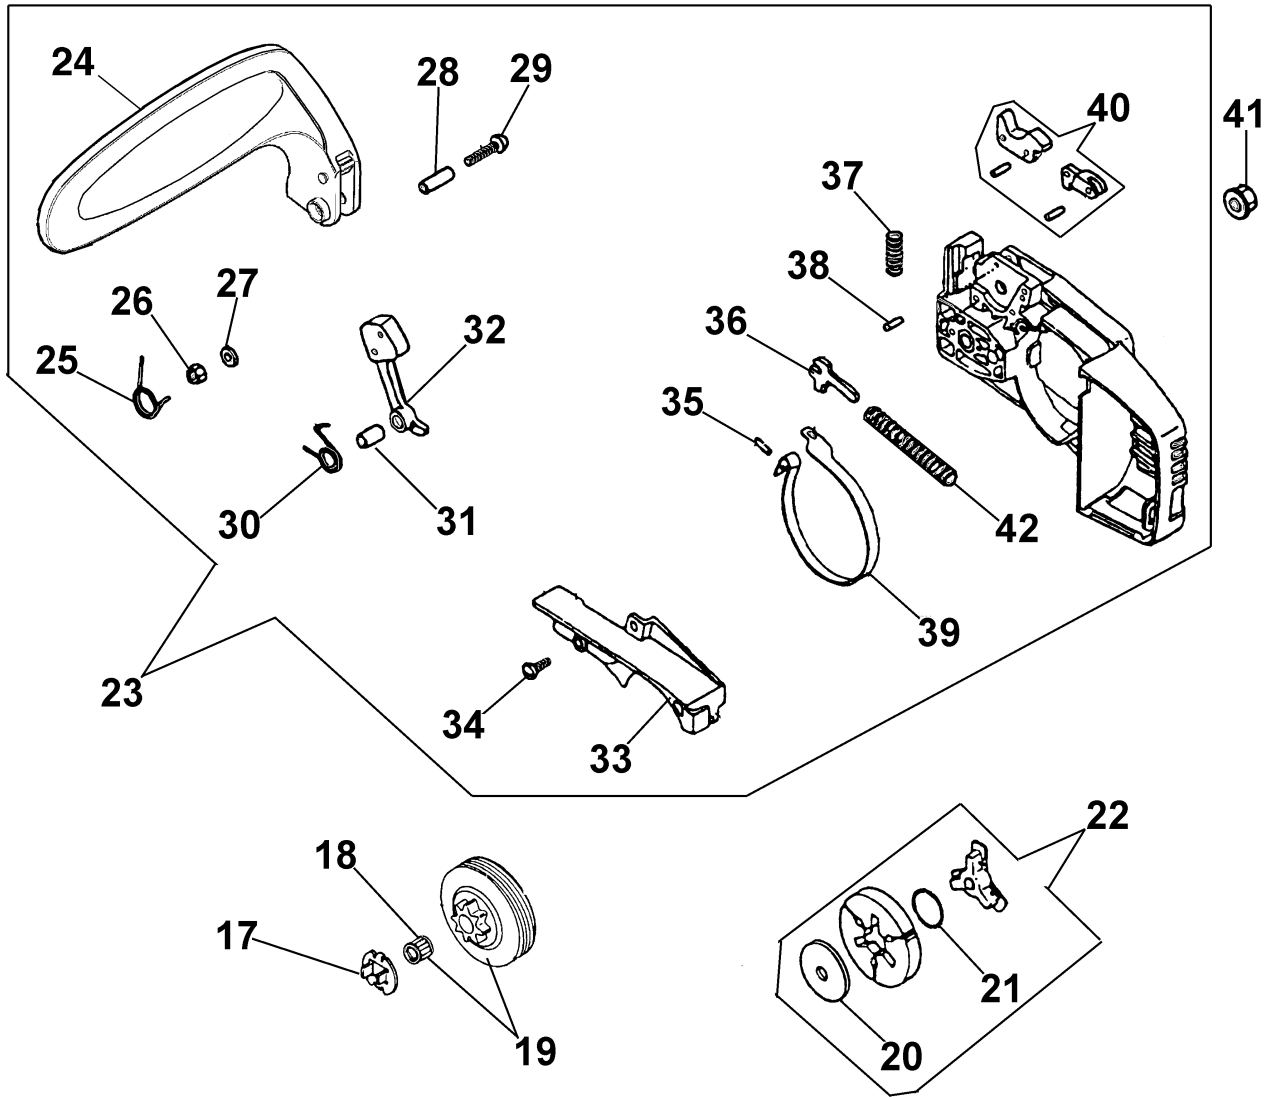

Ref.Nu	Qty	Part number	Description	Validity from	Validity till	Notes	Bulletin
1	1	50030269R	Screw				
2	2	50030279	Screw				
3	1	50030249R	Cover				
4	1	50030082A	Throttle lever				
5	1	50030077	Spring				
6	1	50030076R	Plug				
7	1	50030078R	Button				
8	1	50032037	Handle kit				
9	1	50030081	Plug				
10	1	50032012	Thrott.lever/ro				
11	1	50030080	Spring				
12	1	50030065R	Handle				
13	1	50030270	Screw				
14	1	50030068R	Strap				
15	1	50030067R	Support				
16	1	50030271	Screw				
17	1	50030138R	Clutch driver				
18	1	50030372	Bearing				
19	1	50032009	Clutch drum				
20	1	50030092	Washer				
21	1	50030350R	Spring				
22	1	50030090A	Clutch				
23	1	50032029AR	Chain cover				
24	1	50030242	Guard				
25	1	50030100	Spring				
26	1	3914003R	Nut				
27	1	3916005R	Washer				
28	1	50030105	Spacer				
29	1	50030292	Screw				
30	1	50030110	Spring				
31	1	50030106	Bushing				
32	1	50030107A	Weight				
33	1	50030205	Cover				
34	1	50030272	Screw				
35	1	50030116R	Plug				
36	1	50030118	Lever				
37	1	50030111	Spring				
38	1	50030117	Plug				
39	1	50030119	Brake band				
40	1	50030113	Brake lever				
41	1	50010148R	Nut				
42	1	50030121	Spring				
43	1	50032012	Thrott.lever/ro				