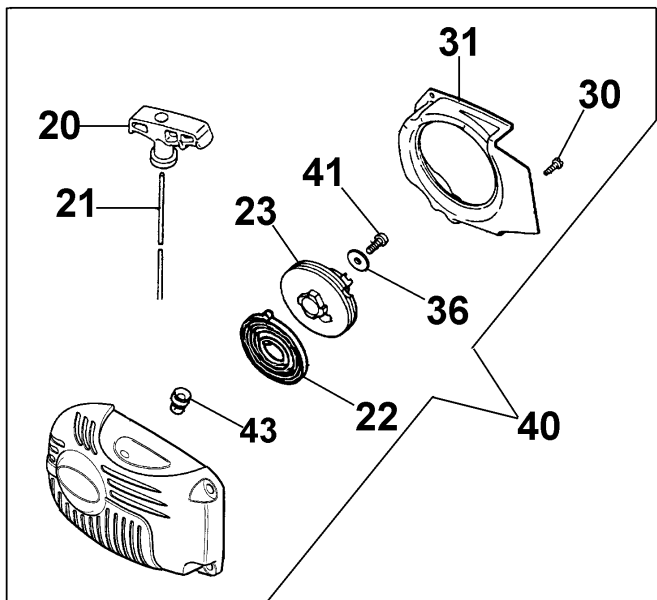

46
Kit etichette
Labels set
Jeu etiquette
Juego etiquetas
Etikettenkit

19
kit guarnizioni
Gasket set
Jeu joints
Juego juntas
Dichtungenkit