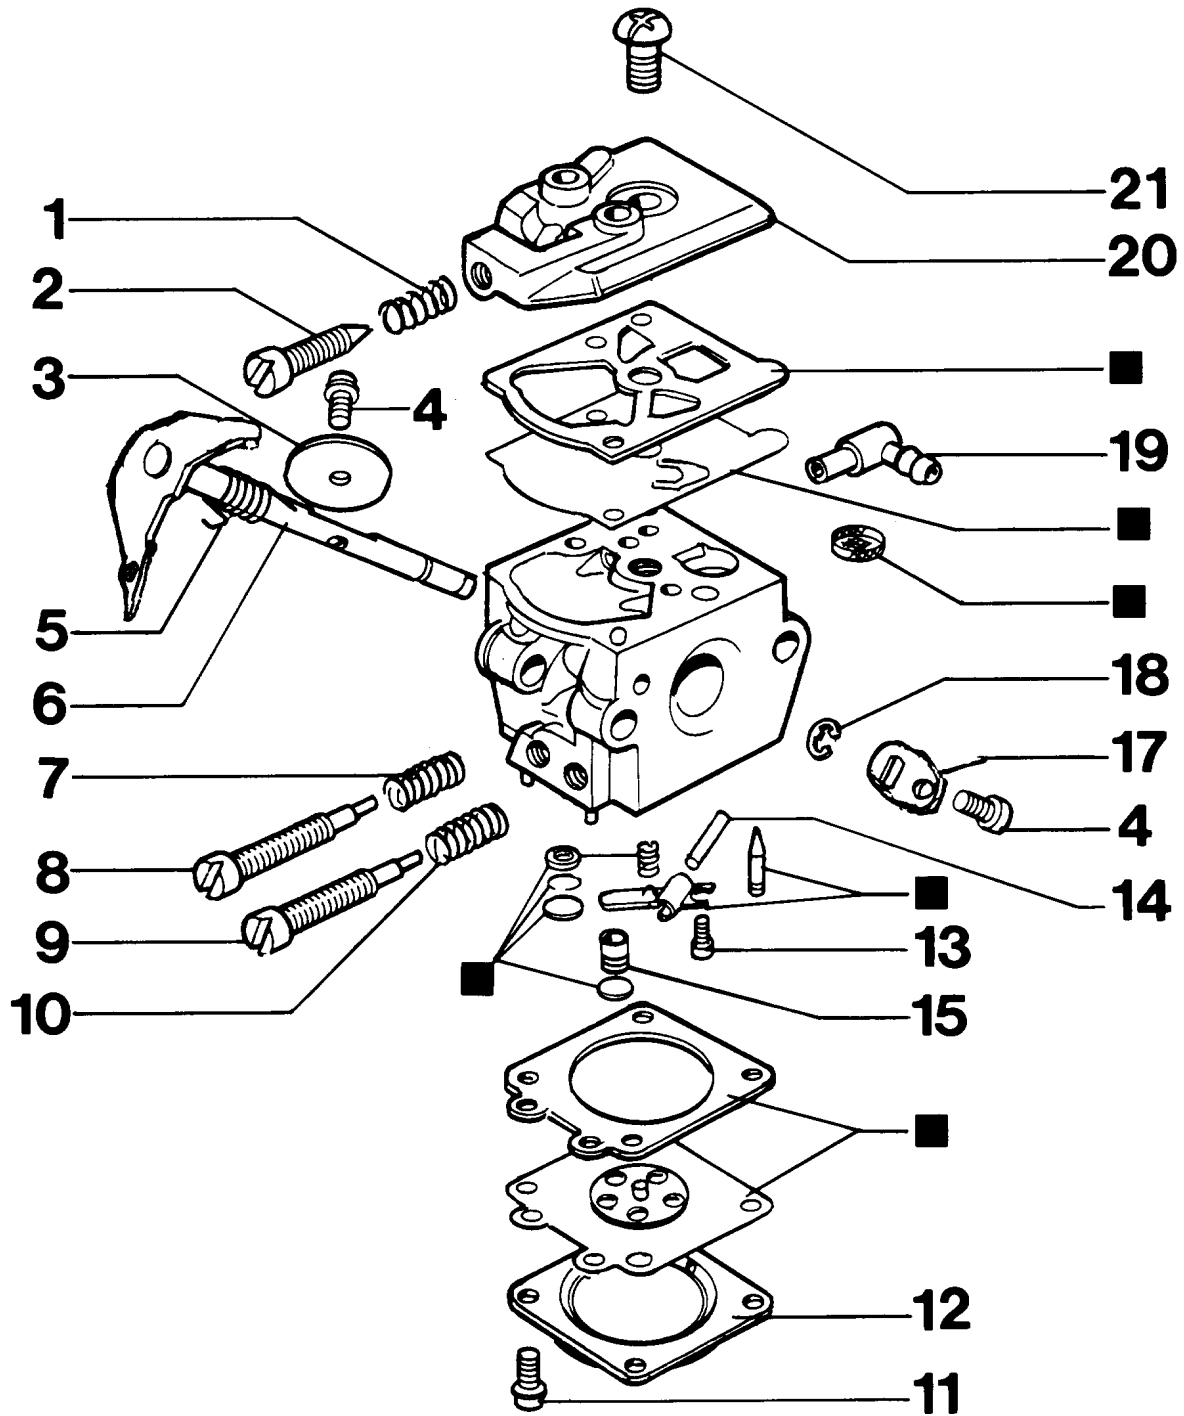

Ref.Nu	Qty	Part number	Description	Validity from	Validity till	Notes	Bulletin
1	1	50030269R	Screw				
2	2	50030279	Screw				
3	1	50030249R	Cover				
4	1	50030082A	Throttle lever				
5	1	50030077	Spring				
6	1	50030076R	Plug				
7	1	50030078R	Button				
8	1	50032037	Handle kit				
9	1	50030081	Plug				
10	1	50032012	Thrott.lever/ro				
11	1	50030080	Spring				
12	1	50030065R	Handle				
13	1	50030270	Screw				
14	1	50030068R	Strap				
15	1	50030067R	Support				
16	1	50030271	Screw				
17	1	50030138R	Clutch driver				
18	1	50030372	Bearing				
19	1	50032009	Clutch drum				
20	1	50030092	Washer				
21	1	50030350R	Spring				
22	1	50030090A	Clutch				
23	1	50032029AR	Chain cover				
24	1	50030242	Guard				
25	1	50030100	Spring				
26	1	3914003R	Nut				
27	1	3916005R	Washer				
28	1	50030105	Spacer				
29	1	50030292	Screw				
30	1	50030110	Spring				
31	1	50030106	Bushing				
32	1	50030107A	Weight				
33	1	50030205	Cover				
34	1	50030272	Screw				
35	1	50030116R	Plug				
36	1	50030118	Lever				
37	1	50030111	Spring				
38	1	50030117	Plug				
39	1	50030119	Brake band				
40	1	50030113	Brake lever				
41	1	50010148R	Nut				
42	1	50030121	Spring				
43	1	50032012	Thrott.lever/ro				