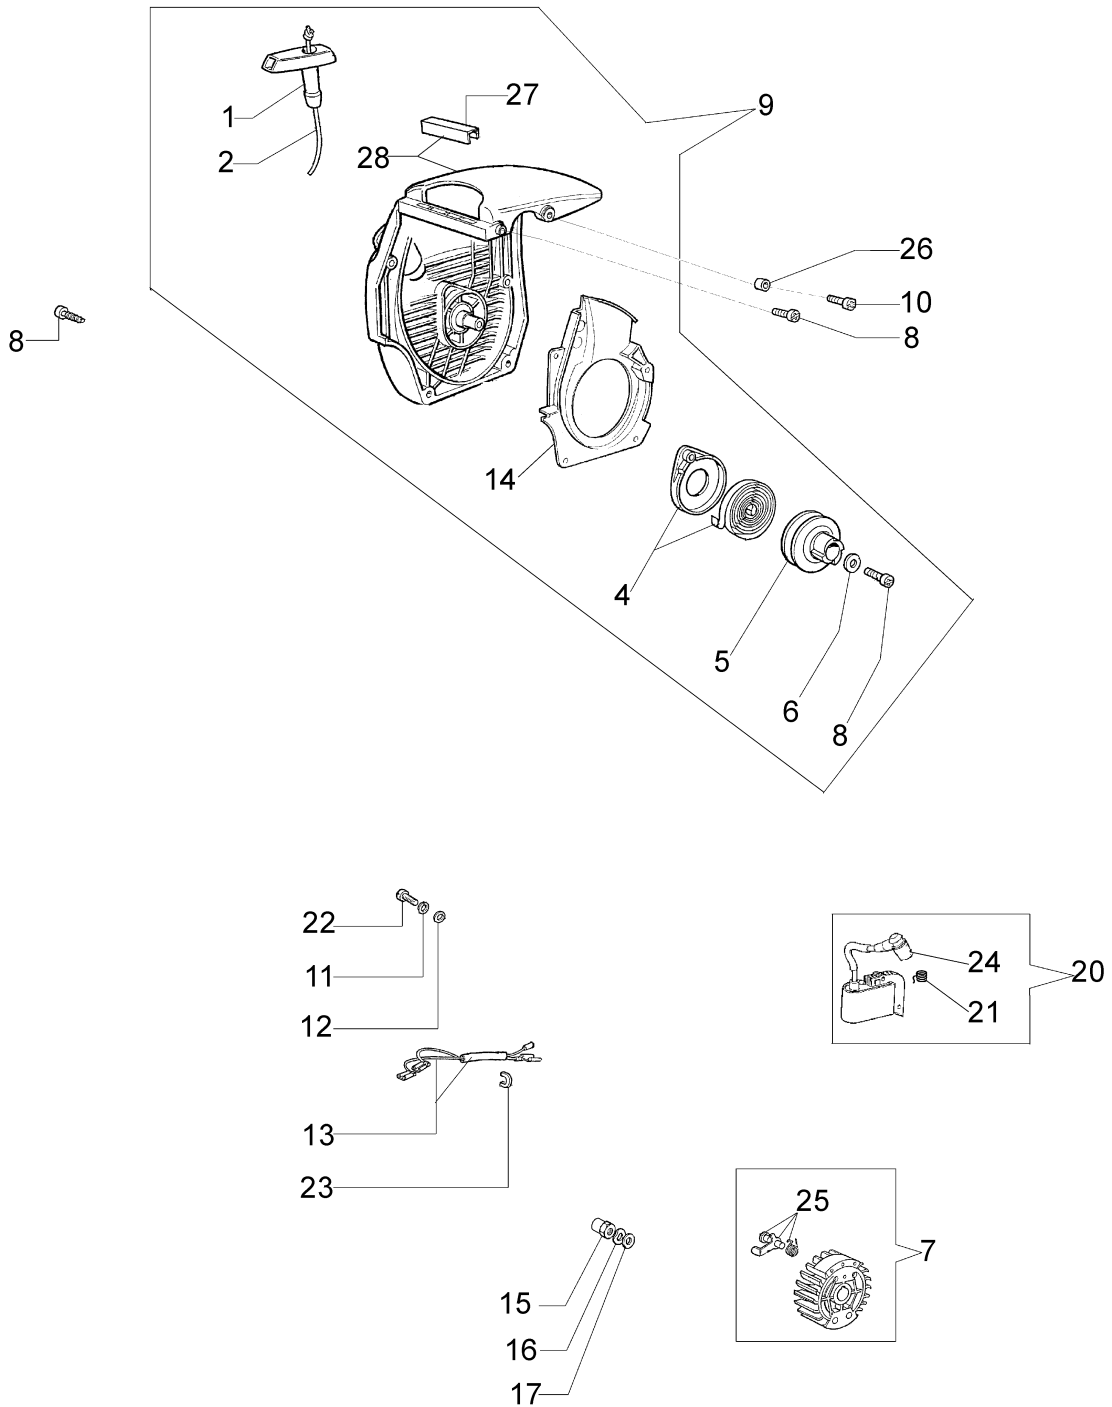

Ref.Nu	Qty	Part number	Description	Validity from	Validity till	Notes	Bulletin
1	1	3055114	Spark plug				
2	2	50050032	Screw				
3	4	3801047	Screw				
4	2	3960073R	Screw				
5	1	3050022AR	Seal ring				
6	2	50110043AR	Spacer				BT4-085-02/07
7	2	004900061R	Ring				
8	1	50050222	Piston pin				
9	1	094600103	Band				
10	1	50110045R	Crankshaft				BT4-085-02/07
11	2	50060076	Gasket				
12	1	50050010R	Manifold				
13	2	3933100R	Nut				
14	2	094000006R	Bearing				
15	1	50050027A	Muffler				
16	1	074000405R	Piston ring				
17	1	50060027A	Piston assy Ø40				
18	1	50060028B	Cylinder				
19	1	3037013	Bearing				
20	1	3050024AR	Seal ring				
21	1	50050001	Crankshaft				
22	1	50050016AR	Cover				
23	1	50110044R	Thrust bearing				BT4-085-02/07
24	1	50110047R	Piston pin				BT4-085-02/07
25	1	50120034A	Piston assy Ø40				BT4-085-02/07
26	1	50060103	Complete cylinder Ø40				BT4-085-02/07

Ref.Nu	Qty	Part number	Description	Validity from	Validity till	Notes	Bulletin
1	1	50030372	Bearing				
2	1	50060033A	Chain sprocket .325				
3	1	004000352	Washer				
4	1	094500029	Spring				
5	1	094000129AR	Clutch				
6	1	3960070AR	Screw				
7	1	50050125R	Plate				
8	1	50050039R	Brake band				
9	1	3026003	Ring				
10	1	097000146	Lever				
11	1	50052014AR	Chain cover assy				
12	1	097000106R	Plug				
13	1	50050064R	Pin				
14	2	50010148R	Nut				
15	1	50050040R	Guard				
16	1	50010088AR	Spring				
17	1	50050066	Plug				
18	1	095000219AR	Spring				
19	1	004400285	Washer				
20	1	50060008R	Worm gear .325				