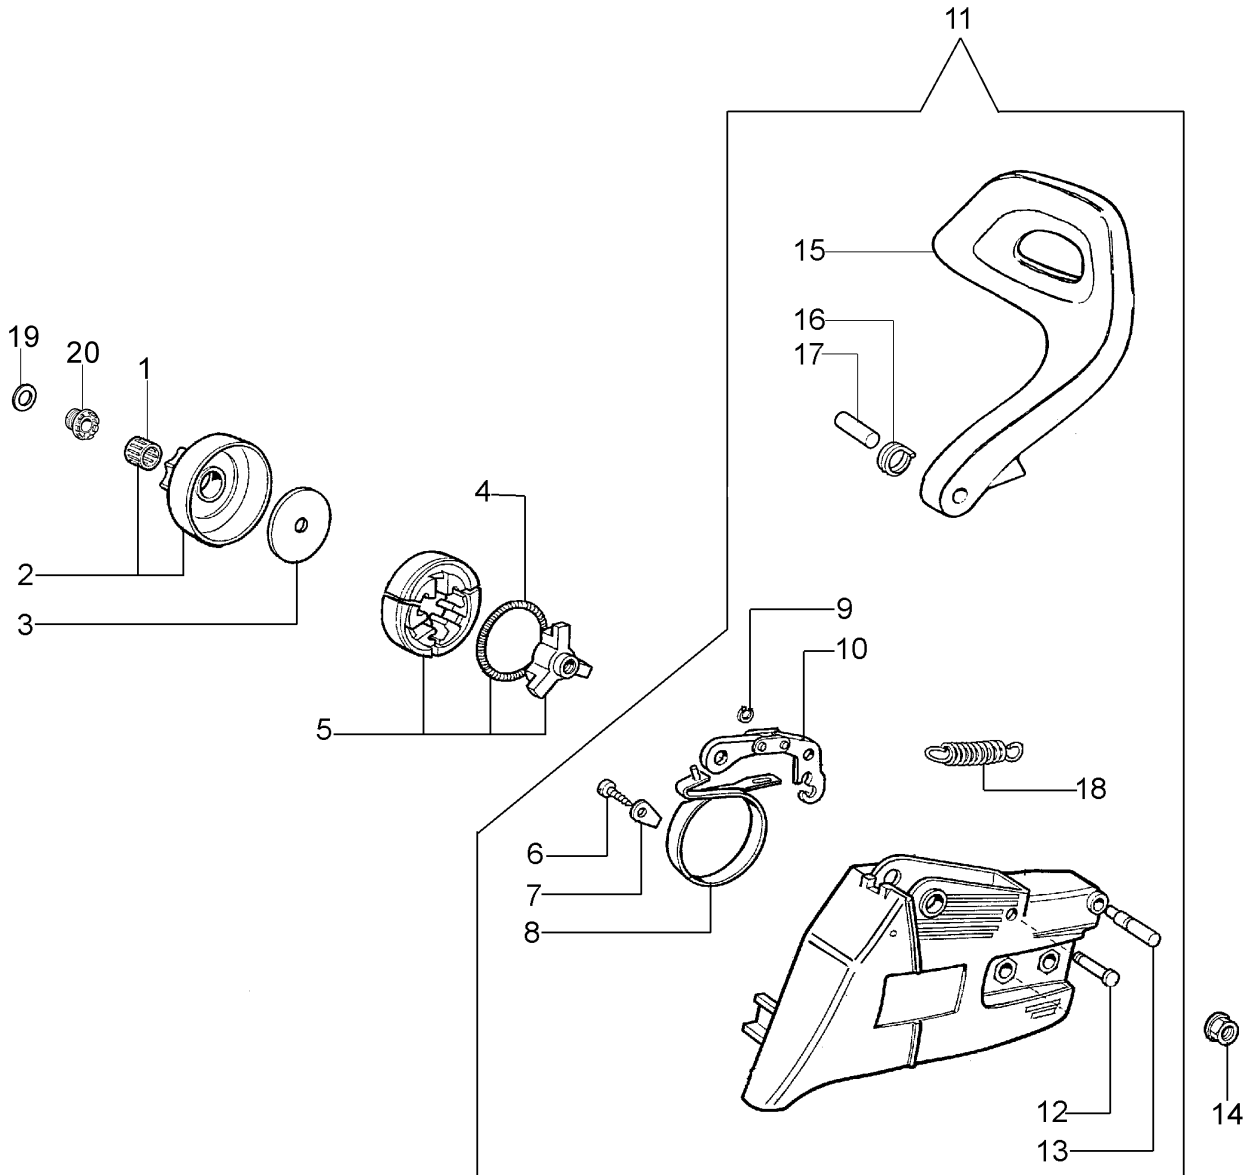

Ref.Nu	Qty	Part number	Description	Validity from	Validity till	Notes	Bulletin
1	1	3055114	Spark plug				
2	2	50050032	Screw				
3	4	3801047	Screw				
4	2	3960073R	Screw				
5	1	3050022AR	Seal ring				
6	2	50110043AR	Spacer				BT4-085-02/07
7	2	004900061R	Ring				
8	1	50050222	Piston pin				
9	1	094600103	Band				
10	1	50110045R	Crankshaft				BT4-085-02/07
11	2	50060076	Gasket				
12	1	50050010R	Manifold				
13	2	3933100R	Nut				
14	2	094000006R	Bearing				
15	1	50050027A	Muffler				
16	1	074000405R	Piston ring				
17	1	50060027A	Piston assy Ø40				
18	1	50060028B	Cylinder				
19	1	3037013	Bearing				
20	1	3050024AR	Seal ring				
21	1	50050001	Crankshaft				
22	1	50050016AR	Cover				
23	1	50110044R	Thrust bearing				BT4-085-02/07
24	1	50110047R	Piston pin				BT4-085-02/07
25	1	50120034A	Piston assy Ø40				BT4-085-02/07
26	1	50060103	Complete cylinder Ø40				BT4-085-02/07

Ref.Nu	Qty	Part number	Description	Validity from	Validity till	Notes	Bulletin
1	1	50030372	Bearing				
2	1	50060033A	Chain sprocket .325				
3	1	004000352	Washer				
4	1	094500029	Spring				
5	1	094000129AR	Clutch				
6	1	3960070AR	Screw				
7	1	50050125R	Plate				
8	1	50050039R	Brake band				
9	1	3026003	Ring				
10	1	097000146	Lever				
11	1	50052014AR	Chain cover assy				
12	1	097000106R	Plug				
13	1	50050064R	Pin				
14	2	50010148R	Nut				
15	1	50050040R	Guard				
16	1	50010088AR	Spring				
17	1	50050066	Plug				
18	1	095000219AR	Spring				
19	1	004400285	Washer				
20	1	50060008R	Worm gear .325				