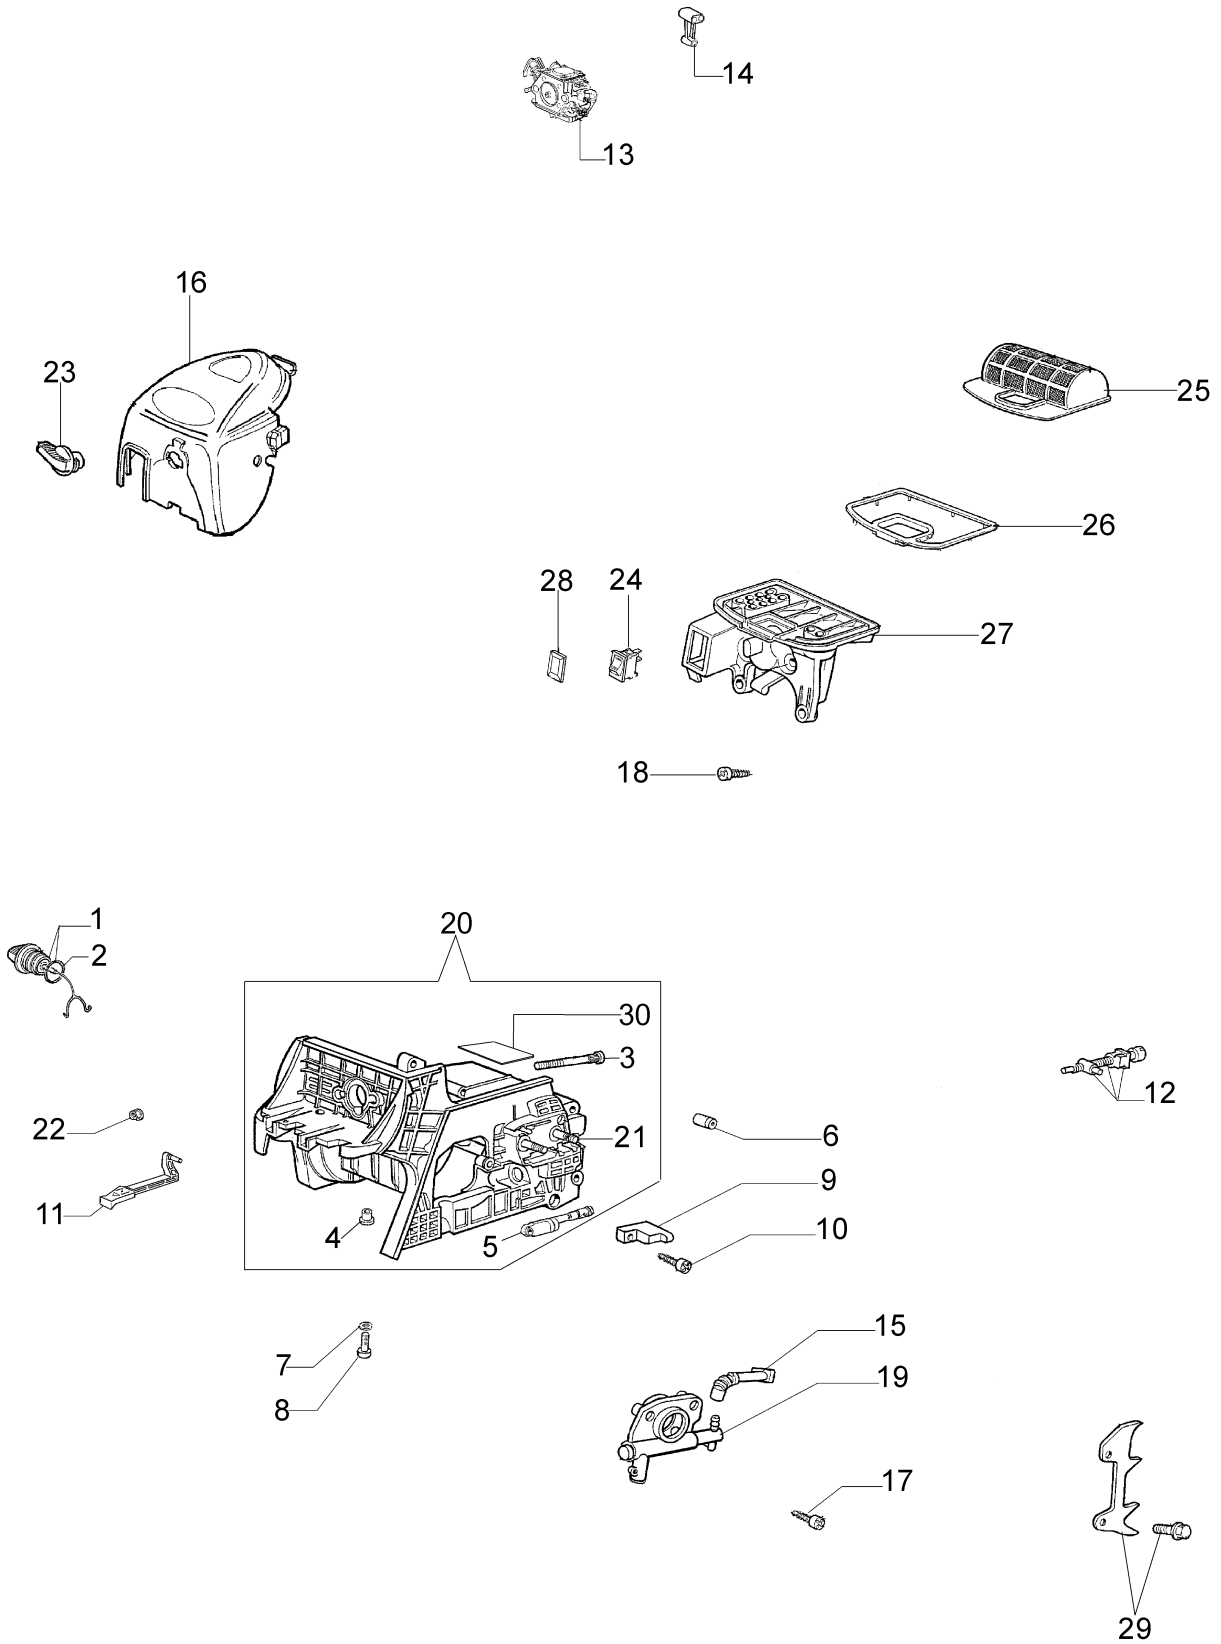

Ref.Nu	Qty	Part number	Description	Validity from	Validity till	Notes	Bulletin
1	1	3055114	Spark plug				
2	2	50050032	Screw				
3	4	3801047	Screw				
4	2	3960073R	Screw				
5	1	3050022AR	Seal ring				
6	2	50110043AR	Spacer				BT4-085-02/07
7	2	004900061R	Ring				
8	1	50050222	Piston pin				
9	1	094600103	Band				
10	1	50110045R	Crankshaft				BT4-085-02/07
11	2	50060076	Gasket				
12	1	50050010R	Manifold				
13	2	3933100R	Nut				
14	2	094000006R	Bearing				
15	1	50050027A	Muffler				
16	1	074000405R	Piston ring				
17	1	50060027A	Piston assy Ø40				
18	1	50060028B	Cylinder				
19	1	3037013	Bearing				
20	1	3050024AR	Seal ring				
21	1	50050001	Crankshaft				
22	1	50050016AR	Cover				
23	1	50110044R	Thrust bearing				BT4-085-02/07
24	1	50110047R	Piston pin				BT4-085-02/07
25	1	50120034A	Piston assy Ø40				BT4-085-02/07
26	1	50060103	Complete cylinder Ø40				BT4-085-02/07

Ref.Nu	Qty	Part number	Description	Validity from	Validity till	Notes	Bulletin
1	1	50030372	Bearing				
2	1	50060033A	Chain sprocket .325				
3	1	004000352	Washer				
4	1	094500029	Spring				
5	1	094000129AR	Clutch				
6	1	3960070AR	Screw				
7	1	50050125R	Plate				
8	1	50050039R	Brake band				
9	1	3026003	Ring				
10	1	097000146	Lever				
11	1	50052014AR	Chain cover assy				
12	1	097000106R	Plug				
13	1	50050064R	Pin				
14	2	50010148R	Nut				
15	1	50050040R	Guard				
16	1	50010088AR	Spring				
17	1	50050066	Plug				
18	1	095000219AR	Spring				
19	1	004400285	Washer				
20	1	50060008R	Worm gear .325				