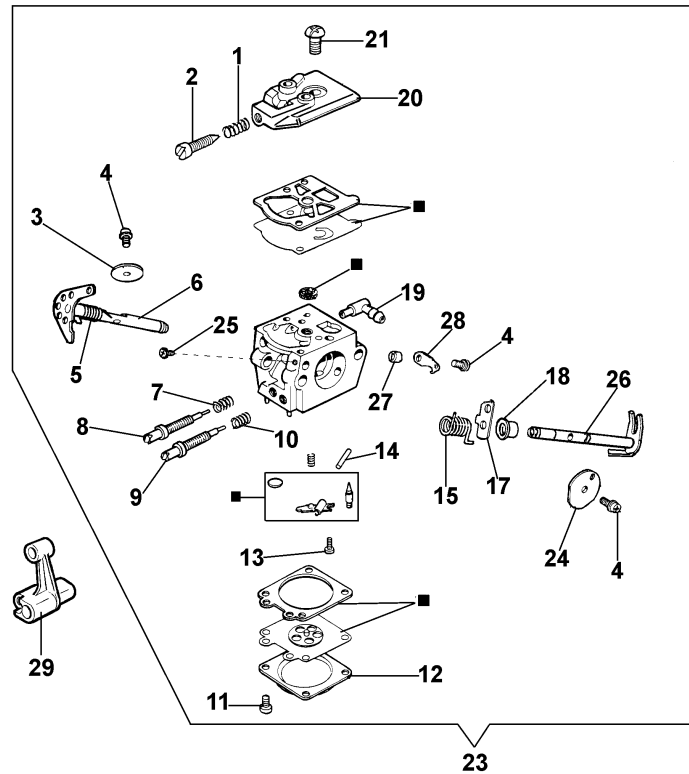

FINO A NOVEMBRE 2004
TILL NOVEMBER 2004
BIS NOVEMBER 2004
HASTA NOVIEMBRE 2004
JUSQU'A NOVEMBRE 2004

16 ■ KIT RIPARAZIONE
REPAIR KIT