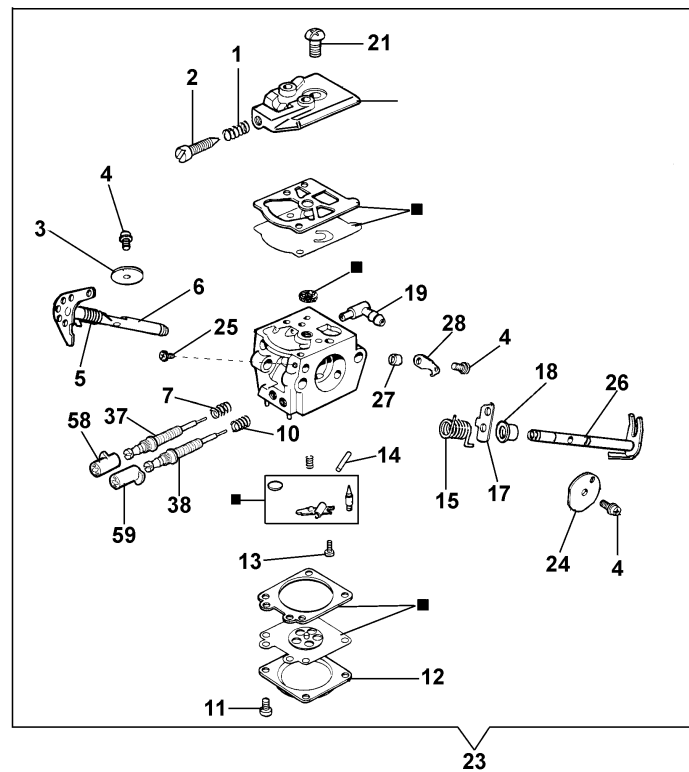

DA NOVEMBRE 2004
FROM NOVEMBER 2004
AB NOVEMBER 2004
DESDE NOVIEMBRE 2004
DEPUIS NOVEMBRE 2004

16 ■ KIT RIPARAZIONE
REPAIR KIT