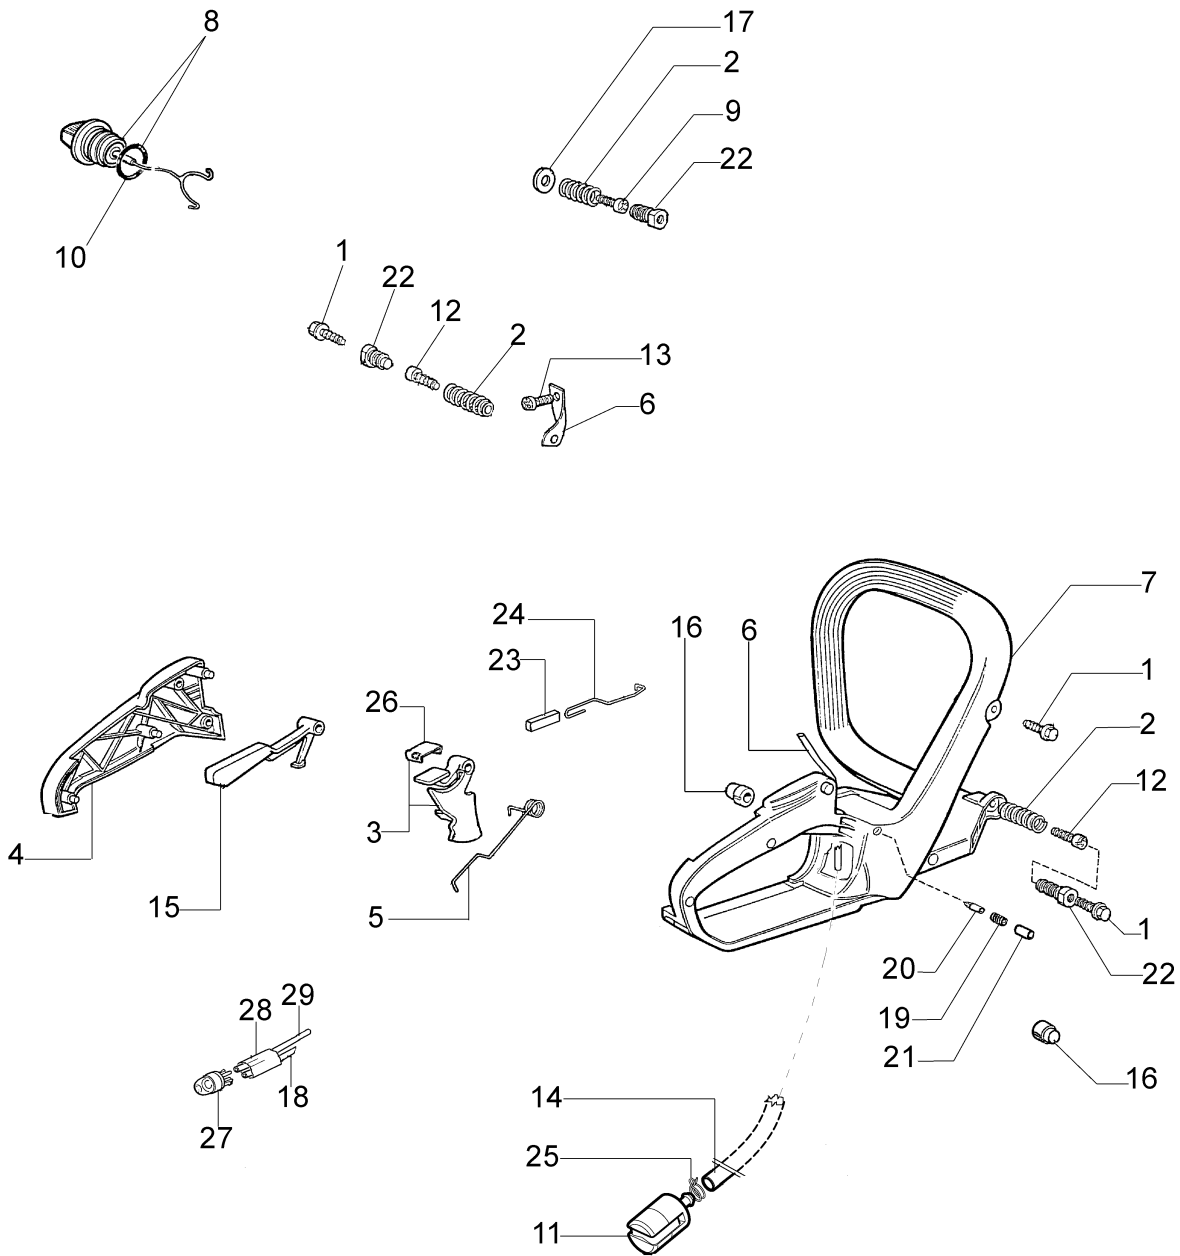

Ref.Nu	Qty	Part number	Description	Validity from	Validity till	Notes	Bulletin
1	1	097000064AR	Starter handle				
2	1	50070123R	Starter rope				
3	1	50060030	Labels kit				
4	1	50050073R	Spring				
5	1	50050017AR	Starter pulley				
6	1	094500034R	Washer				
7	1	50050240R	Flywheel				
8	1	3960057R	Screw				
9	1	50060110	Starter assy				
10	1	3960082BR	Screw				
11	1	006000315R	Washer				
12	1	3916004R	Washer				
13	1	50050081	Cable				
14	1	50060086	Flange				
15	1	50050261	Nut				BT4-083-01/07
16	1	3833080	Washer				
17	1	005000361	Washer				
20	1	50050013AR	Ignition coil				
21	1	50050127	Spring				
22	1	3960075	Screw				
23	1	005000347A	Grommet				
24	1	50050126	Spark plug cap				
25	1	50072029	Pawl				
26	1	50050124	Spacer				
27	1	50050148	Plate				
28	1	50060112	Starter assy