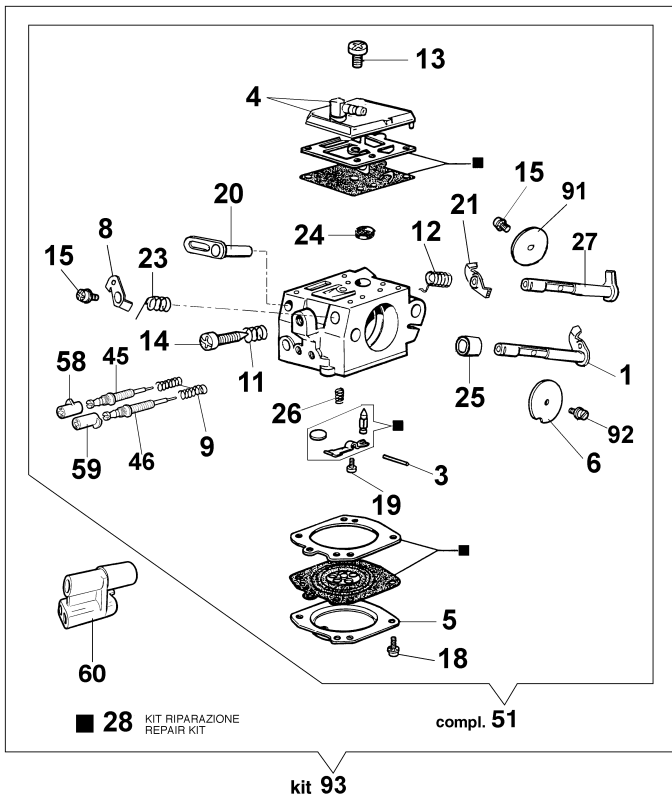

FINO A NOVEMBRE 2004
TILL NOVEMBER 2004
BIS NOVEMBER 2004
HASTA NOVIEMBRE 2004
JUSQU'A NOVEMBRE 2004

DA NOVEMBRE 2004
FROM NOVEMBER 2004
AB NOVEMBER 2004
DESDE NOVIEMBRE 2004
DEPUIS NOVEMBRE 2004

89 KIT RIPARAZIONE
REPAIR KIT