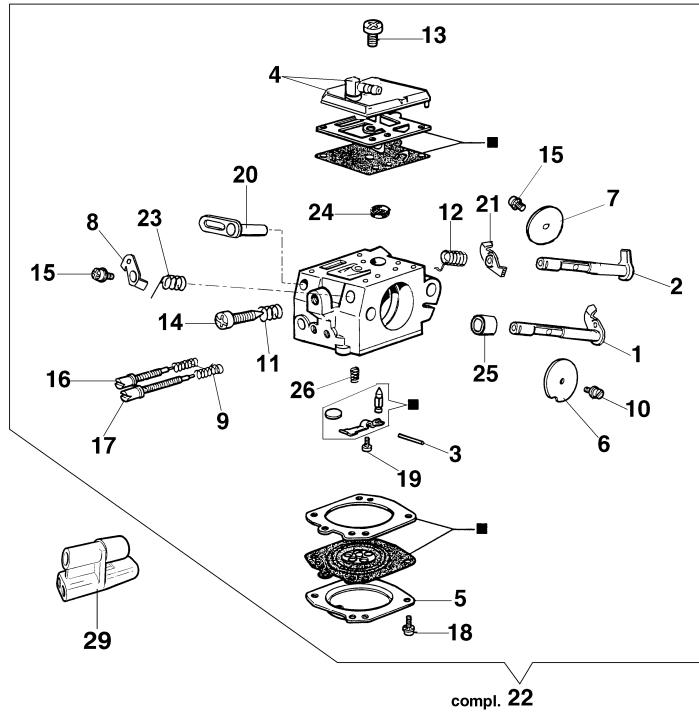

FINO A NOVEMBRE 2004
TILL NOVEMBER 2004
BIS NOVEMBER 2004
HASTA NOVIEMBRE 2004
JUSQU'A NOVEMBRE 2004

DA NOVEMBRE 2004
FROM NOVEMBER 2004
AB NOVEMBER 2004
DESDE NOVIEMBRE 2004
DEPUIS NOVEMBRE 2004

89 KIT RIPARAZIONE
REPAIR KIT