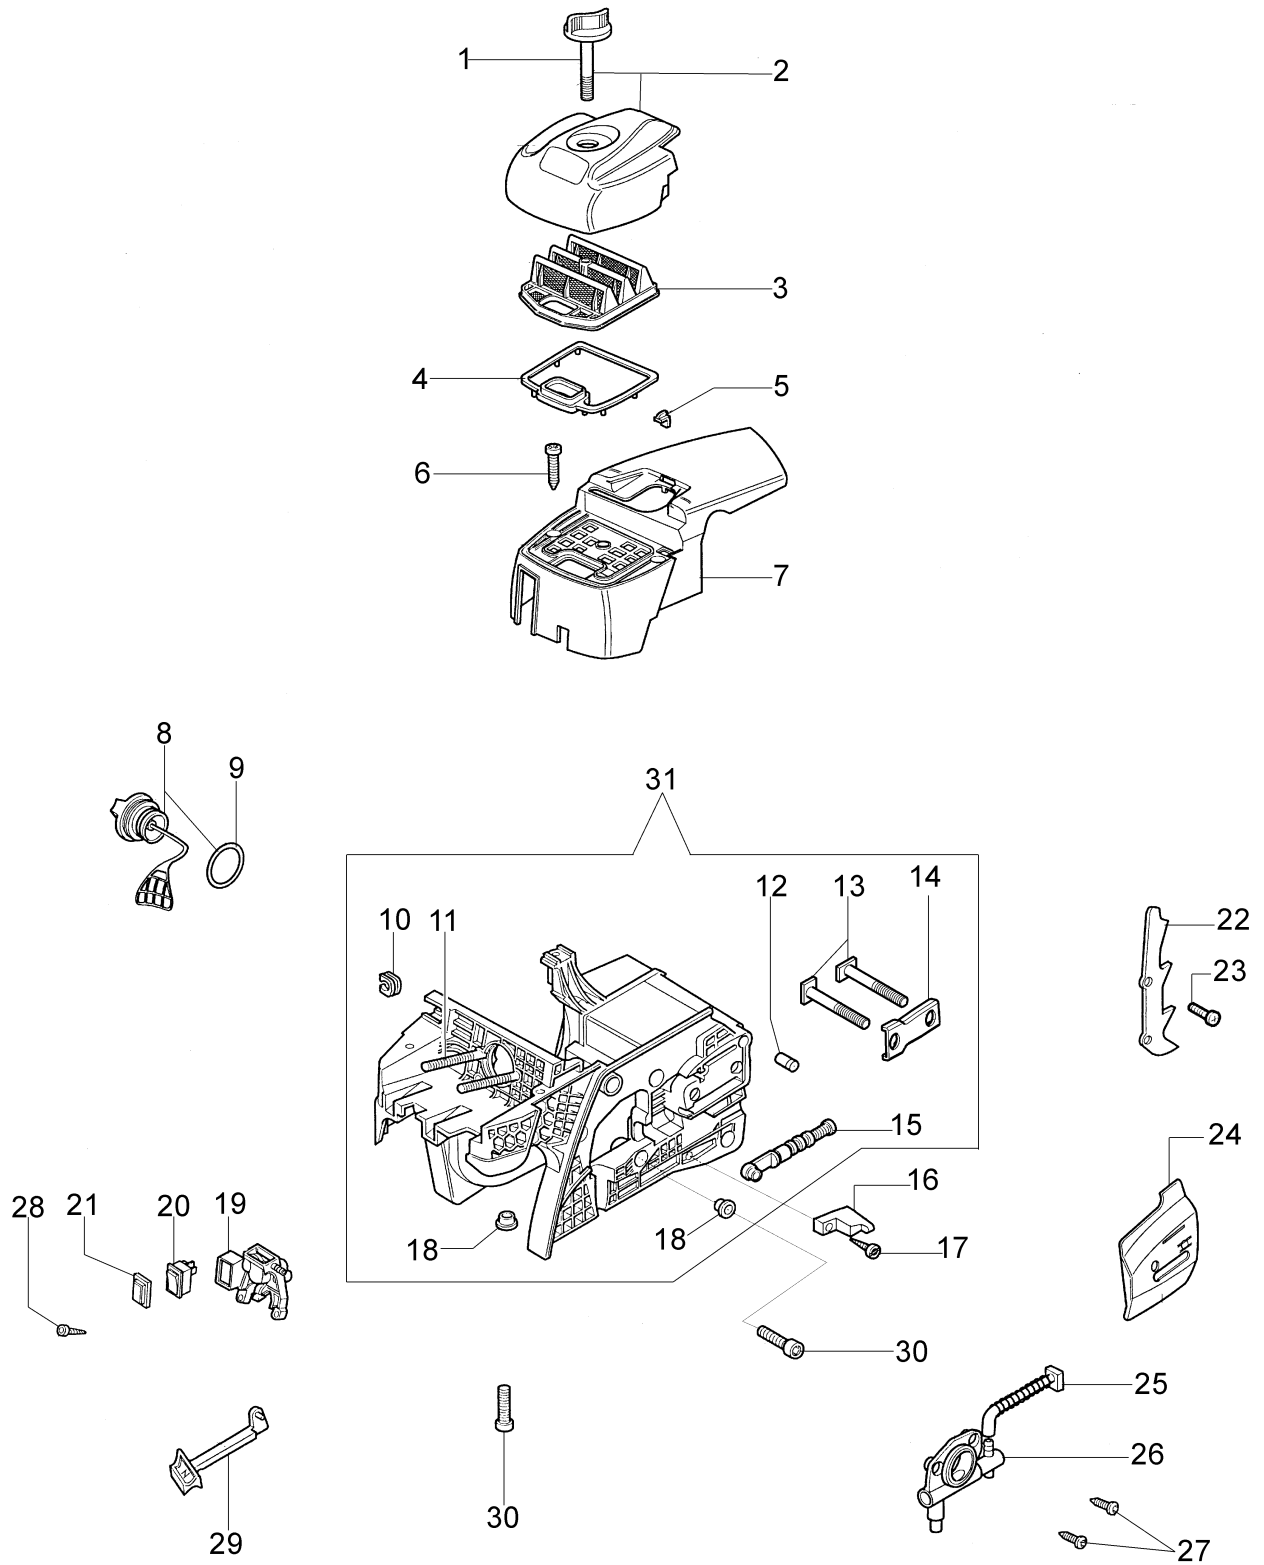

Ref.Nu	Qty	Part number	Description	Validity from	Validity till	Notes	Bulletin
1	1	50070077	Cable				
2	2	094000097	Screw				
3	2	006000315R	Washer				
4	2	3916004R	Washer				
5	1	094600097AR	Spark plug cap				
6	1	094600169A	Spring				
7	2	50070148	Spacer				
8	1	2501001R	Ignition coil				
9	1	097000064AR	Starter handle				
10	1	50070123R	Starter rope				
11	4	3960092AR	Screw				
12	1	50050073R	Spring				
13	1	50070050A	Starter pulley				
14	1	094500034R	Washer				
15	1	094600041AR	Screw				
16	1	50072011AR	Starter assy				
17	2	004000142	Nut				
18	2	3833080	Washer				
19	2	005000361	Washer				
20	1	50072029	Pawl				
21	1	50260015R	Flywheel