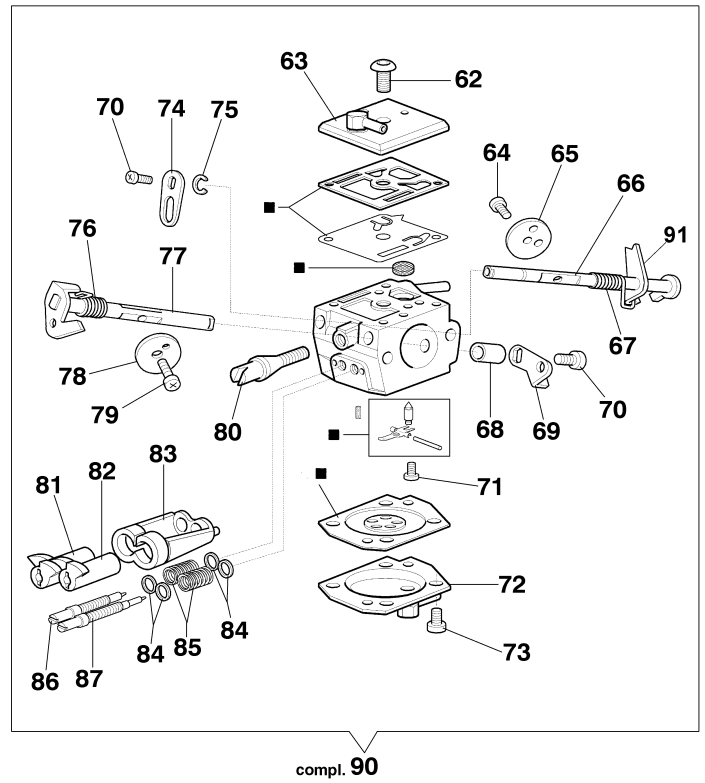

FINO A NOVEMBRE 2004
TILL NOVEMBER 2004
BIS NOVEMBER 2004
HASTA NOVIEMBRE 2004
JUSQU'A NOVEMBRE 2004

DA NOVEMBRE 2004
FROM NOVEMBER 2004
AB NOVEMBER 2004
DESDE NOVIEMBRE 2004
DEPUIS NOVEMBRE 2004

89 KIT RIPARAZIONE
REPAIR KIT