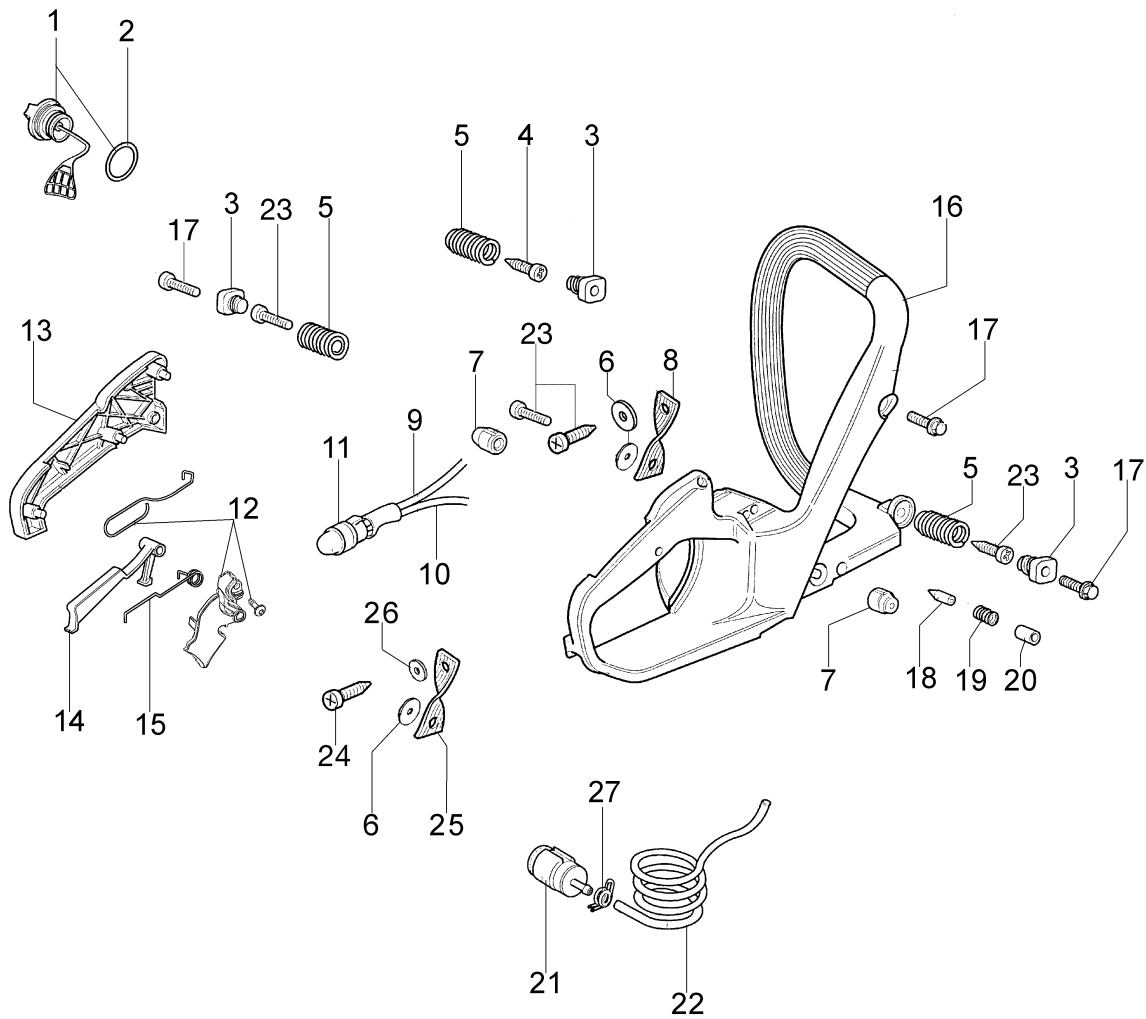

Ref.Nu	Qty	Part number	Description	Validity from	Validity till	Notes	Bulletin
1	1	50070077	Cable				
2	2	094000097	Screw				
3	2	006000315R	Washer				
4	2	3916004R	Washer				
5	1	094600097AR	Spark plug cap				
6	1	094600169A	Spring				
7	2	50070148	Spacer				
8	1	2501001R	Ignition coil				
9	1	097000064AR	Starter handle				
10	1	50070123R	Starter rope				
11	4	3960092AR	Screw				
12	1	50050073R	Spring				
13	1	50070050A	Starter pulley				
14	1	094500034R	Washer				
15	1	094600041AR	Screw				
16	1	50072011AR	Starter assy				
17	2	004000142	Nut				
18	2	3833080	Washer				
19	2	005000361	Washer				
20	1	50072029	Pawl				
21	1	50260015R	Flywheel				

Ref.Nu	Qty	Part number	Description	Validity from	Validity till	Notes	Bulletin
1	1	50070095	Guard				
2	1	095000219AR	Spring				
3	1	50010243	Pin				
4	1	50010088AR	Spring				
5	1	3960045	Screw				
6	1	50070124A	Plate				
7	1	3026003	Ring				
8	1	097000146	Lever				
9	1	094500297R	Clutch				
10	1	3960073R	Screw				
11	1	50050125R	Plate				
12	1	50050039R	Brake band				
13	1	006000300	Bushing				
14	1	50070149	Guard				
15	1	50070033	Spike				
16	2	3960098R	Screw				
17	1	50010148R	Nut				
18	1	3960093	Screw				
19	1	50070081	Cover				
20	1	094500029	Spring				
21	1	50070088	Washer				
22	1	3049007	O-ring				
23	1	50070080	Chain tensioner screw				
24	1	50070087AR	Adjuster nut				BT4-055-10/03
25	1	50072027A	Chain tensioner kit				BT4-055-10/03
26	1	50072015AR	Chain cover				
27	1	50070069	Washer				
28	1	50070025R	Worm gear				
29	1	005000165R	Bearing				
30	1	094500761A	Chain sprocket .325				
31	1	375100012AR	Washer				
32	1	097000106R	Plug				
33	1	094600332R	Bar 16" - cm 41				
33	1	094600333R	Bar 18" - cm 46				
34	1	30629530	Chain .325 x .058 (1.5mm) - 66 links				
34	1	30629512	Efco chain				