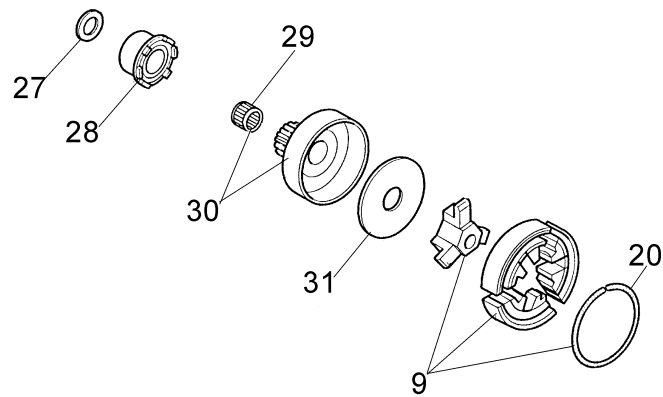

Ref.Nu	Qty	Part number	Description	Validity from	Validity till	Notes	Bulletin
1	1	50070095	Guard				
2	1	095000219AR	Spring				
3	1	50010243	Pin				
4	1	50010088AR	Spring				
5	1	3960045	Screw				
6	1	50070124A	Plate				
7	1	3026003	Ring				
8	1	097000146	Lever				
9	1	094500297R	Clutch				
10	1	3960073R	Screw				
11	1	50050125R	Plate				
12	1	50050039R	Brake band				
13	1	006000300	Bushing				
14	1	50070149	Guard				
15	1	50070033	Spike				
16	2	3960098R	Screw				
17	1	50010148R	Nut				
18	1	3960093	Screw				
19	1	50070081	Cover				
20	1	094500029	Spring				
21	1	50070088	Washer				
22	1	3049007	O-ring				
23	1	50070080	Chain tensioner screw				
24	1	50070087AR	Adjuster nut				BT4-055-10/03
25	1	50072027A	Chain tensioner kit				BT4-055-10/03
26	1	50072015AR	Chain cover				
27	1	50070069	Washer				
28	1	50070025R	Worm gear				
29	1	005000165R	Bearing				
30	1	094500761A	Chain sprocket .325				
31	1	375100012AR	Washer				
32	1	097000106R	Plug				
33	1	094600332R	Bar 16" - cm 41				
33	1	094600333R	Bar 18" - cm 46				
34	1	30629530	Chain .325 x .058 (1.5mm) - 66 links				
34	1	30629512	Efco chain				