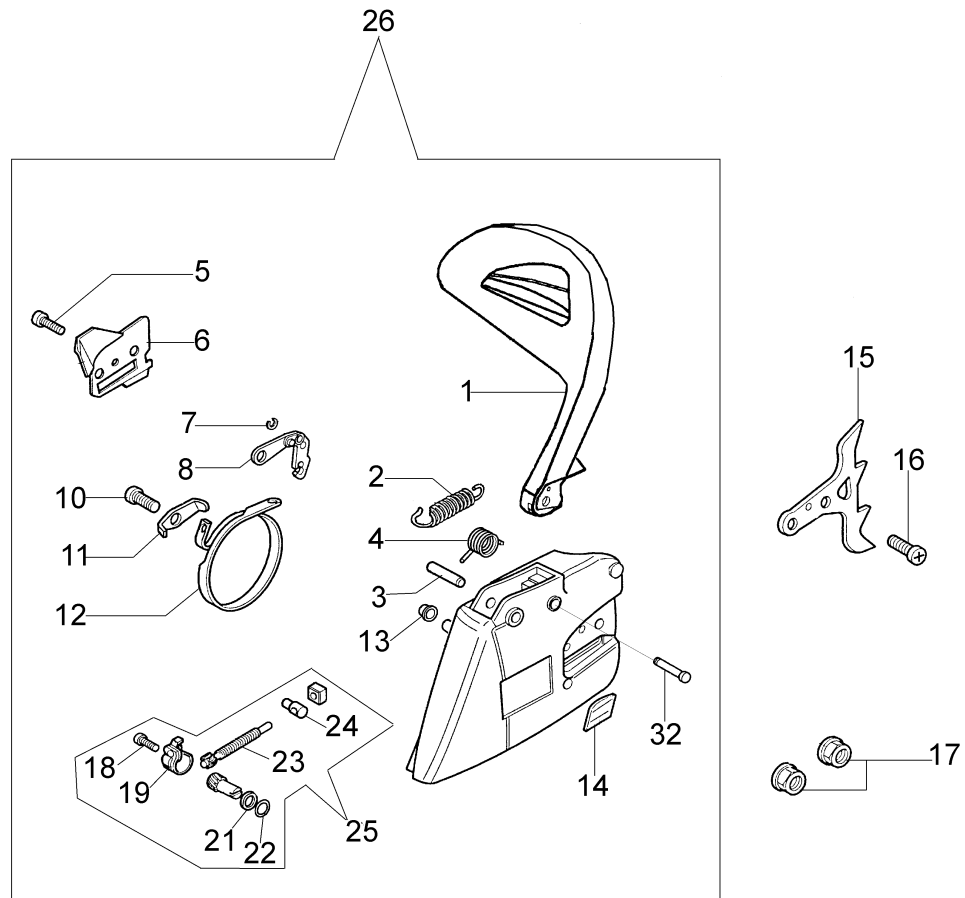

Ref.Nu	Qty	Part number	Description	Validity from	Validity till	Notes	Bulletin
1	1	50070095	Guard				
2	1	095000219AR	Spring				
3	1	50010243	Pin				
4	1	50010088AR	Spring				
5	1	3960045	Screw				
6	1	50070124A	Plate				
7	1	3026003	Ring				
8	1	097000146	Lever				
9	1	094500297R	Clutch				
10	1	3960073R	Screw				
11	1	50050125R	Plate				
12	1	50050039R	Brake band				
13	1	006000300	Bushing				
14	1	50070149	Guard				
15	1	50070033	Spike				
16	2	3960098R	Screw				
17	1	50010148R	Nut				
18	1	3960093	Screw				
19	1	50070081	Cover				
20	1	094500029	Spring				
21	1	50070088	Washer				
22	1	3049007	O-ring				
23	1	50070080	Chain tensioner screw				
24	1	50070087AR	Adjuster nut				BT4-055-10/03
25	1	50072027A	Chain tensioner kit				BT4-055-10/03
26	1	50072015AR	Chain cover				
27	1	50070069	Washer				
28	1	50070025R	Worm gear				
29	1	005000165R	Bearing				
30	1	094500761A	Chain sprocket .325				
31	1	375100012AR	Washer				
32	1	097000106R	Plug				
33	1	094600332R	Bar 16" - cm 41				
33	1	094600333R	Bar 18" - cm 46				
34	1	30629530	Chain .325 x .058 (1.5mm) - 66 links				
34	1	30629512	Efco chain				