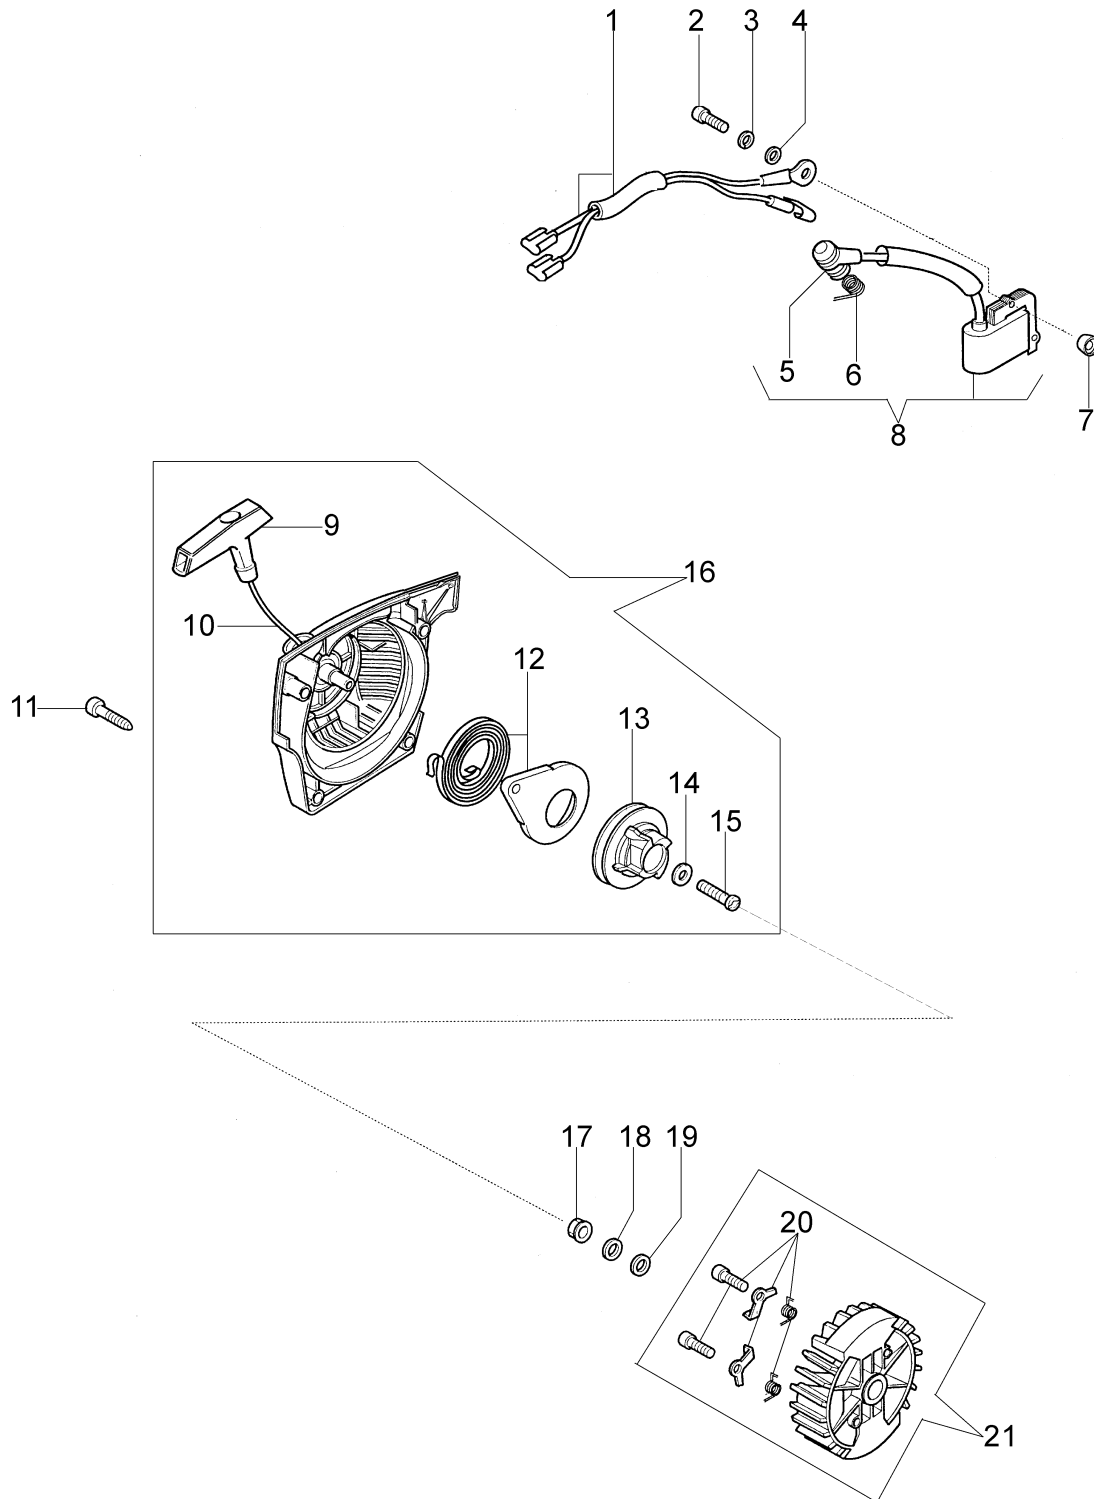

Ref.Nu	Qty	Part number	Description	Validity from	Validity till	Notes	Bulletin
1	1	50070077	Cable				
2	2	094000097	Screw				
3	2	006000315R	Washer				
4	2	3916004R	Washer				
5	1	094600097AR	Spark plug cap				
6	1	094600169A	Spring				
7	2	50070148	Spacer				
8	1	2501001R	Ignition coil				
9	1	097000064AR	Starter handle				
10	1	50070123R	Starter rope				
11	4	3960092AR	Screw				
12	1	50050073R	Spring				
13	1	50070050A	Starter pulley				
14	1	094500034R	Washer				
15	1	094600041AR	Screw				
16	1	50072011AR	Starter assy				
17	2	004000142	Nut				
18	2	3833080	Washer				
19	2	005000361	Washer				
20	1	50072029	Pawl				
21	1	50260015R	Flywheel				

Ref.Nu	Qty	Part number	Description	Validity from	Validity till	Notes	Bulletin
1	1	50070095	Guard				
2	1	095000219AR	Spring				
3	1	50010243	Pin				
4	1	50010088AR	Spring				
5	1	3960045	Screw				
6	1	50070124A	Plate				
7	1	3026003	Ring				
8	1	097000146	Lever				
9	1	094500297R	Clutch				
10	1	3960073R	Screw				
11	1	50050125R	Plate				
12	1	50050039R	Brake band				
13	1	006000300	Bushing				
14	1	50070149	Guard				
15	1	50070033	Spike				
16	2	3960098R	Screw				
17	1	50010148R	Nut				
18	1	3960093	Screw				
19	1	50070081	Cover				
20	1	094500029	Spring				
21	1	50070088	Washer				
22	1	3049007	O-ring				
23	1	50070080	Chain tensioner screw				
24	1	50070087AR	Adjuster nut				BT4-055-10/03
25	1	50072027A	Chain tensioner kit				BT4-055-10/03
26	1	50072015AR	Chain cover				
27	1	50070069	Washer				
28	1	50070025R	Worm gear				
29	1	005000165R	Bearing				
30	1	094500761A	Chain sprocket .325				
31	1	375100012AR	Washer				
32	1	097000106R	Plug				
33	1	094600332R	Bar 16" - cm 41				
33	1	094600333R	Bar 18" - cm 46				
34	1	30629530	Chain .325 x .058 (1.5mm) - 66 links				
34	1	30629512	Efco chain				