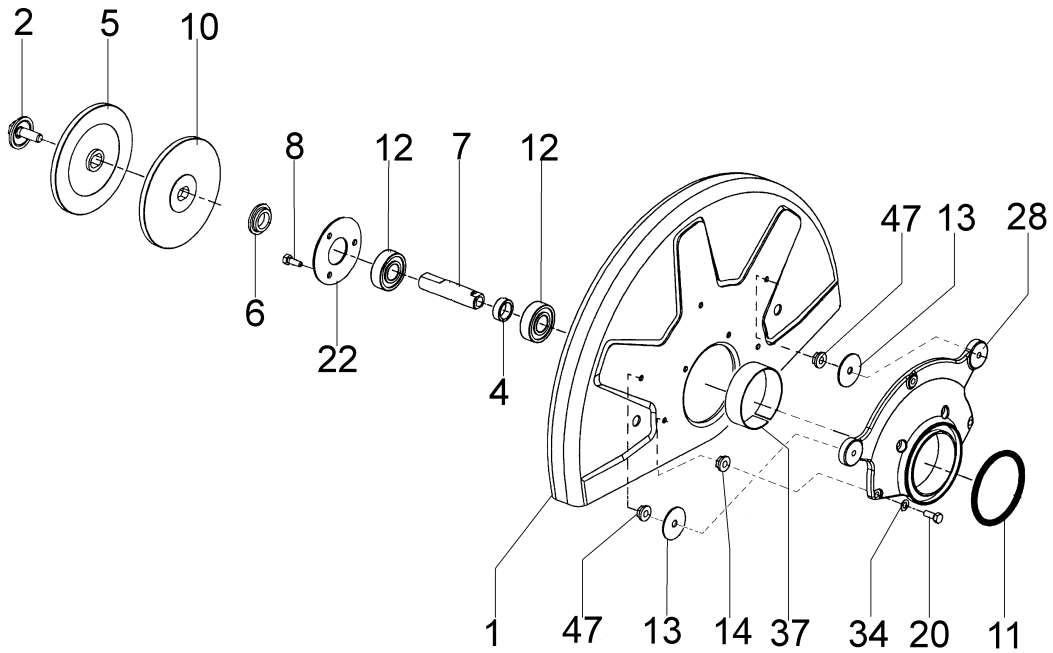

Ref.Nu	Qty	Part number	Description	Validity from	Validity till	Notes	Bulletin
1	1	52010514R	Flange				
2	2	3049050R	O-ring				
3	1	52010513R	Air filter kit				
4	1	018600056AR	Air filter				
5	3	3802002A	Screw				
6	1	3049007	O-ring				
7	1	52010014B	Filter body				
8	1	52020270R	Air filter				
9	1	015000100	Tube				
10	1	018600090A	Gasket				
11	1	52020021R	Gasket				
12	1	52020016	Clutch cover				
13	3	072700182	Screw				
14	3	3833073R	Washer				
15	1	52010132	Plate				
16	1	094500497	Switch				
17	1	097000121A	Cable				
18	1	099900397	Nut				
19	1	004000438R	Plate				
20	1	52022006A	Cover				
21	1	52010060	Gasket				
22	1	52010041	Knob				
23	1	52020018	Cover				
24	2	093000468A	Screw				

48
Braccio completo
Complete arm
Bras complet
Brazo completo
Komplett arm
Ramie kompletne