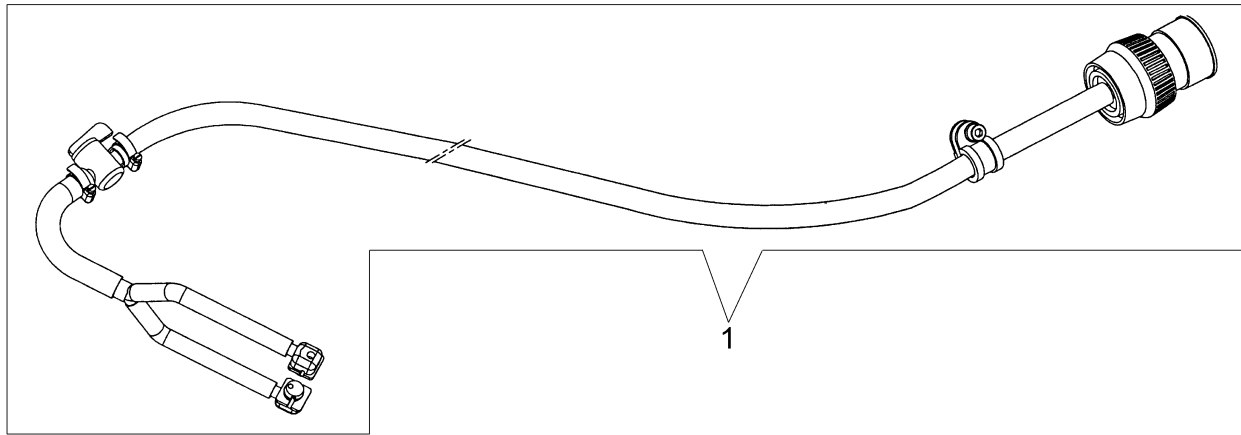

Ref.Nu	Qty	Part number	Description	Validity from	Validity till	Notes	Bulletin
1	1	50010095	Shaft				
2	1	50010096	Shaft				
3	1	003300201	Spindle				
4	1	52020080	Cover				
5	1	52020081	Cover				
6	1	50010099	Shutter				
7	1	50010100	Shutter				
8	1	50010101	Clamp				
9	1	095000147	Spring				
10	1	380000338	Screw				
11	1	094600148	Spring				
12	1	50010106	Spring				
13	1	50010109	Screw				
14	1	074000240	Adjust. screw				
15	1	003300209	Screw				
16	1	52020241	Screw L				
17	1	52020242	Screw H				
18	4	035000162	Screw				
19	1	003300202	Screw				
20	1	095000146	Spring				
21	1	094600143	Ball				
22	1	2318673	Repair kit				
23	1	2318673	Repair kit				
24	1	380000270	Washer				
25	1	50010105	Spring				
26	2	015400153	Washer				
27	2	380000272	Seal ring				
28	1	003300036	Fittings				
29	2	380000250	O-ring				
30	1	2318695	Cap				
31	1	2318694	Cap