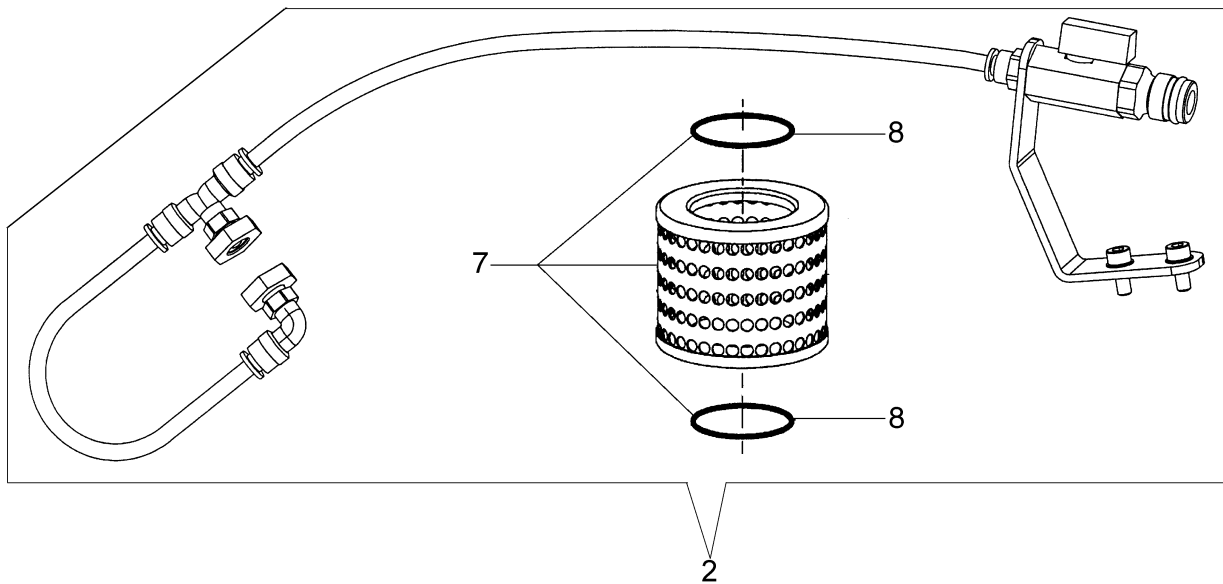

Ref.Nu	Qty	Part number	Description	Validity from	Validity till	Notes	Bulletin
1	1	50010095	Shaft				
2	1	50010096	Shaft				
3	1	003300201	Spindle				
4	1	52020080	Cover				
5	1	52020081	Cover				
6	1	50010099	Shutter				
7	1	50010100	Shutter				
8	1	50010101	Clamp				
9	1	095000147	Spring				
10	1	380000338	Screw				
11	1	094600148	Spring				
12	1	50010106	Spring				
13	1	50010109	Screw				
14	1	074000240	Adjust. screw				
15	1	003300209	Screw				
16	1	52020241	Screw L				
17	1	52020242	Screw H				
18	4	035000162	Screw				
19	1	003300202	Screw				
20	1	095000146	Spring				
21	1	094600143	Ball				
22	1	2318673	Repair kit				
23	1	2318673	Repair kit				
24	1	380000270	Washer				
25	1	50010105	Spring				
26	2	015400153	Washer				
27	2	380000272	Seal ring				
28	1	003300036	Fittings				
29	2	380000250	O-ring				
30	1	2318695	Cap				
31	1	2318694	Cap