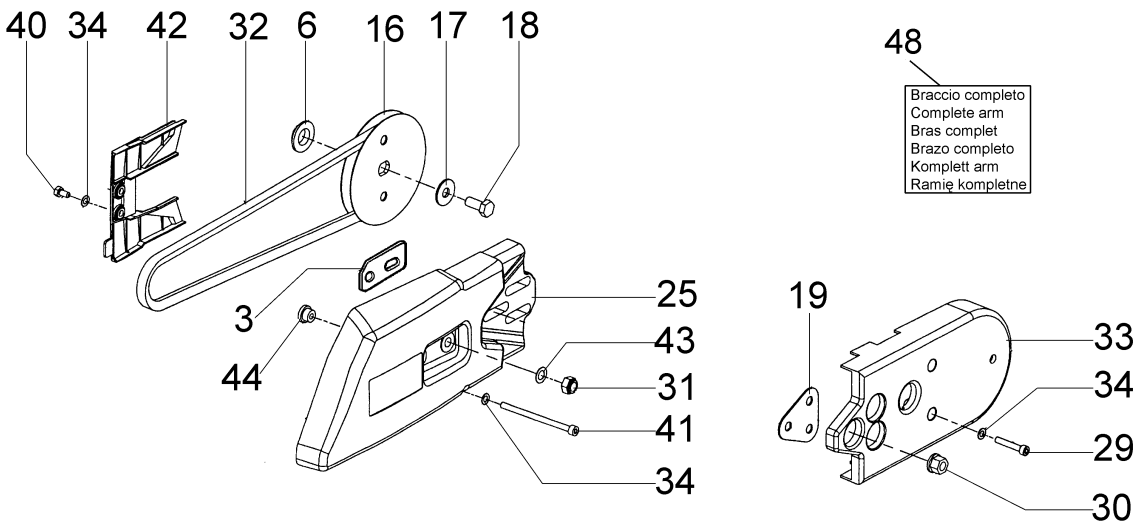

Ref.Nu	Qty	Part number	Description	Validity from	Validity till	Notes	Bulletin
1	1	52010514R	Flange				
2	2	3049050R	O-ring				
3	1	52010513R	Air filter kit				
4	1	018600056AR	Air filter				
5	3	3802002A	Screw				
6	1	3049007	O-ring				
7	1	52010014B	Filter body				
8	1	52020270R	Air filter				
9	1	015000100	Tube				
10	1	018600090A	Gasket				
11	1	52020021R	Gasket				
12	1	52020016	Clutch cover				
13	3	072700182	Screw				
14	3	3833073R	Washer				
15	1	52010132	Plate				
16	1	094500497	Switch				
17	1	097000121A	Cable				
18	1	099900397	Nut				
19	1	004000438R	Plate				
20	1	52022006A	Cover				
21	1	52010060	Gasket				
22	1	52010041	Knob				
23	1	52020018	Cover				
24	2	093000468A	Screw				

48
Braccio completo
Complete arm
Bras complet
Brazo completo
Komplett arm
Ramie kompletne