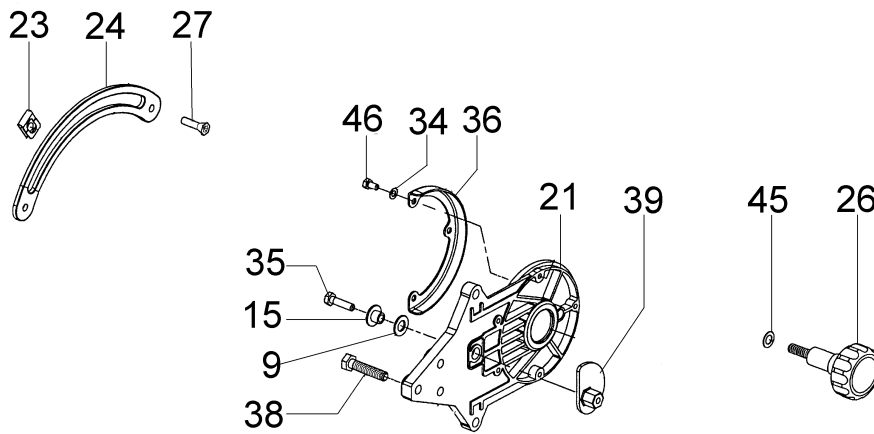

Ref.Nu	Qty	Part number	Description	Validity from	Validity till	Notes	Bulletin
1	1	52010514R	Flange				
2	2	3049050R	O-ring				
3	1	52010513R	Air filter kit				
4	1	018600056AR	Air filter				
5	3	3802002A	Screw				
6	1	3049007	O-ring				
7	1	52010014B	Filter body				
8	1	52020270R	Air filter				
9	1	015000100	Tube				
10	1	018600090A	Gasket				
11	1	52020021R	Gasket				
12	1	52020016	Clutch cover				
13	3	072700182	Screw				
14	3	3833073R	Washer				
15	1	52010132	Plate				
16	1	094500497	Switch				
17	1	097000121A	Cable				
18	1	099900397	Nut				
19	1	004000438R	Plate				
20	1	52022006A	Cover				
21	1	52010060	Gasket				
22	1	52010041	Knob				
23	1	52020018	Cover				
24	2	093000468A	Screw				

48
Braccio completo
Complete arm
Bras complet
Brazo completo
Komplett arm
Ramie kompletne