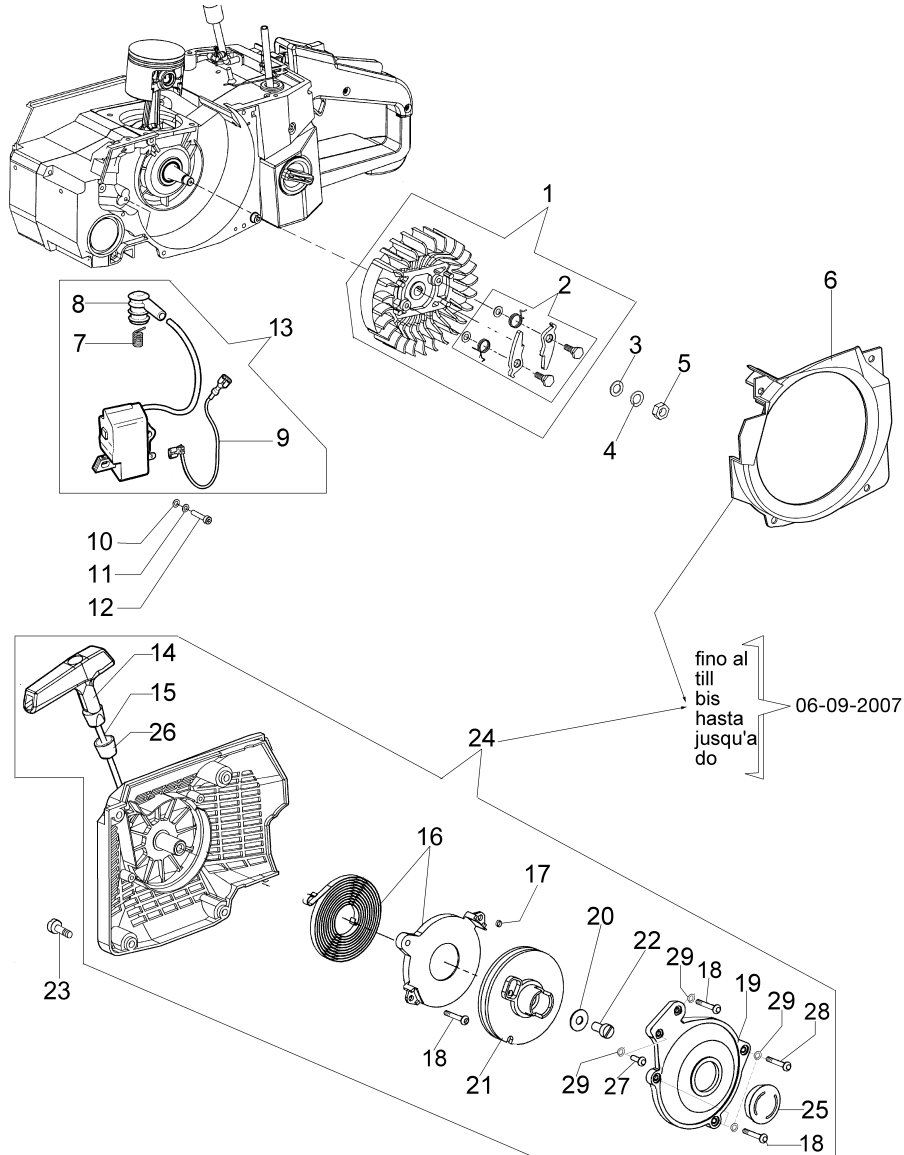

Ref.Nu	Qty	Part number	Description	Validity from	Validity till	Notes	Bulletin
1	1	52020023	Handle				
2	2	097000061AR	Screw				
3	2	3072015	Washer				
4	1	52010082	Breather valve				
5	1	093000448	Tube				
6	1	018500066	Fittings				
7	2	3801020	Screw				
8	1	018500096	Valve body				
9	1	4098377	Band				
10	1	52010092	Throttle kit				
11	1	52010077AR	Lever				
12	1	097000028R	Spring				
13	1	50010024A	Cover				
14	3	3960040R	Screw				
15	1	099900090	O-ring				
16	1	52022005	Cap				
17	1	52020026	Guard				
18	1	3960087AR	Screw				
19	2	50010061R	AV-mount				
20	1	52010214	Support				
21	2	018600197	Pin				
22	2	018600196A	Wheel				
23	1	52010253	Support				
24	2	3072015	Washer				
25	2	3801024	Screw				
26	4	52010066R	AV-mount				
27	1	52020077ER	Fuel tank				
28	1	50010218R	Fuel filter				
29	1	098000319	Tube				
30	1	3033074	Washer				
31	1	3801010R	Screw				
32	1	52010496R	Support