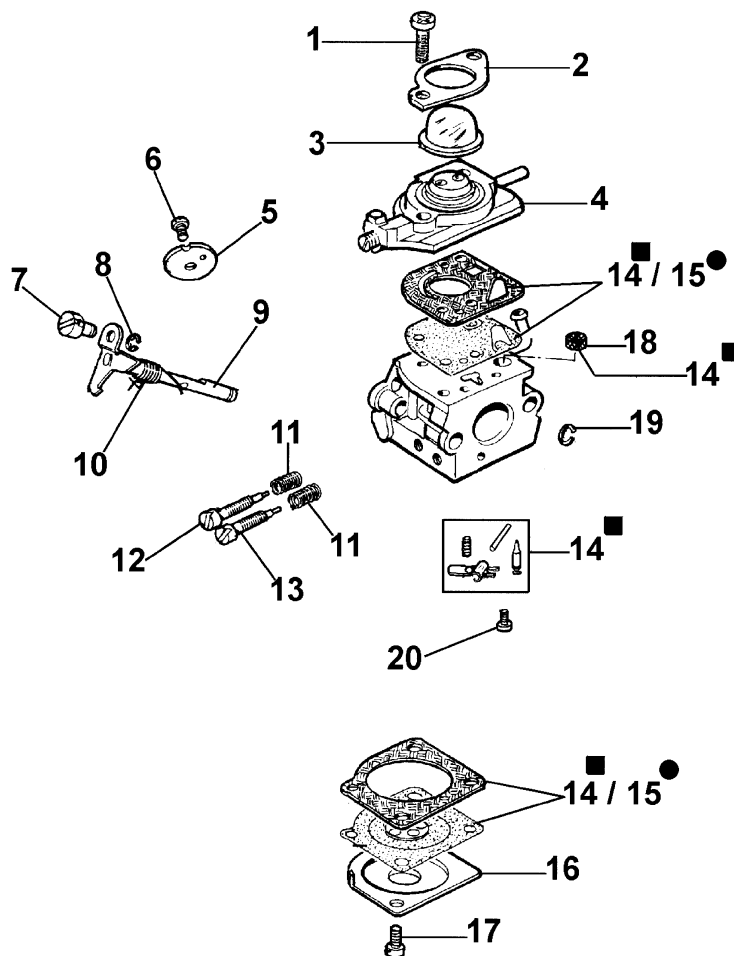

Ref.Nu	Qty	Part number	Description	Validity from	Validity till	Notes	Bulletin
1	1	375100115	Extension + cotter pin				
2	1	3033139	Plug				
3	1	375100028A	Single flute bit Ø8x100 cm				
4	2	3802007R	Screw				
5	1	375100091A	Blade 8 cm				
6	2	320000028R	Nut				
7	1	375100090A	Cap 8 cm				
8	1	375100029A	Single flute bit Ø10x100 cm				
9	1	375100092AR	Blade cm 10				
10	1	375100030A	Single flute bit Ø15x100 cm				
11	1	375100031A	Single flute bit Ø20x100 cm				
12	2	028000055R	Screw				
13	1	375100093A	Blade cm 15				
14	2	006000091R	Nut				
15	1	375100088A	Cap 10÷50 cm				
16	1	375100094A	Blade cm 20				
17	1	375100110	Ice bit				
18	1	375100112	Ice bit head				
19	2	3914003R	Nut				
20	2	375100113	Ice blade				
21	2	3806022R	Screw				

● 15 Kit membrane & guarnizioni
Diaphragm & gasket set

■ 14 Kit riparazione/ Repair kit