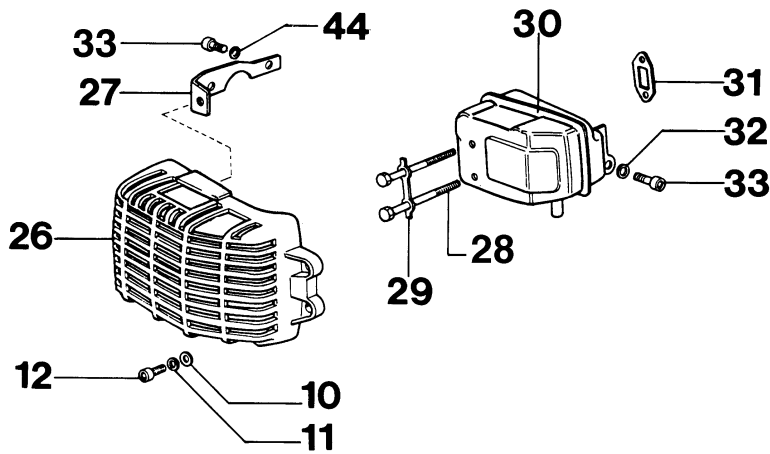

Ref.Nu	Qty	Part number	Description	Validity from	Validity till	Notes	Bulletin
1	1	4138439R	Starter assy				
2	3	3801010R	Screw				
3	6	3819006R	Grower				
4	1	3918006	Washer				
5	1	3916008R	Washer				
6	1	4191020A	Starter handle				
7	1	004000132R	Spring				
8	1	41384388R	Pulley				
9	3	3801015	Screw				
10	1	3960111	Screw				
11	1	4098073R	Starter rope				
12	1	006000829	Washer				
13	1	3912009	Nut				
14	1	4138455R	Short block				
15	1	4138484A	Piston assy Ø40				
16	2	4161151	Pin				
17	2	4138441R	Pawl				
18	2	4161186A	Spring				
19	1	4138446AR	Flywheel				
20	1	4138490	Crankcase				
21	2	004900061R	Ring				
22	2	3050009	Seal ring				
23	2	094000006R	Bearing				
24	1	4098232R	Key				
25	1	3037013	Bearing				
26	1	4100311	Crankshaft				
27	1	4179173	Cable				
28	1	4138722R	Ignition coil				
29	1	005000019	Spark plug				
30	1	4098064R	Spark plug cap				
31	1	3801014	Screw				
32	4	3801003	Screw				
33	2	3819005R	Washer				
34	2	074000405R	Piston ring				
35	2	3833073R	Washer				
36	4	4174165R	Starter case				
37	2	3916004R	Washer				
38	1	4179036R	Piston pin