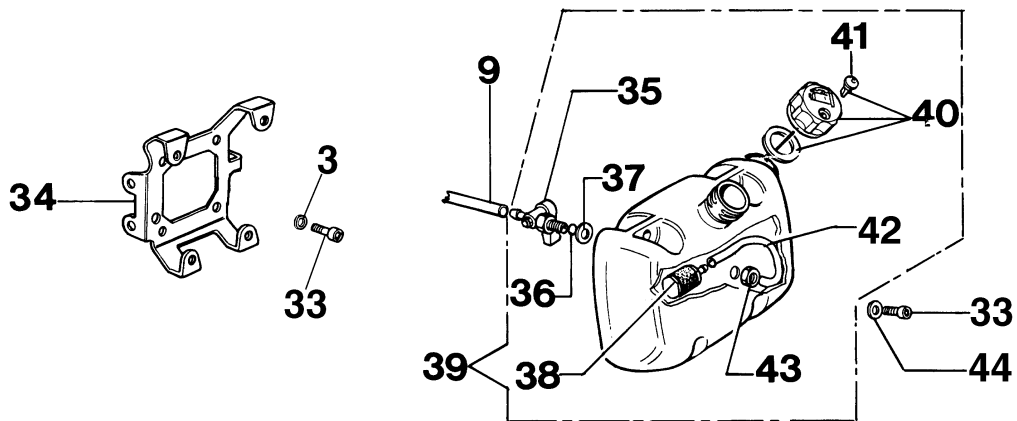

Ref.Nu	Qty	Part number	Description	Validity from	Validity till	Notes	Bulletin
1	1	4138439R	Starter assy				
2	3	3801010R	Screw				
3	6	3819006R	Grower				
4	1	3918006	Washer				
5	1	3916008R	Washer				
6	1	4191020A	Starter handle				
7	1	004000132R	Spring				
8	1	41384388R	Pulley				
9	3	3801015	Screw				
10	1	3960111	Screw				
11	1	4098073R	Starter rope				
12	1	006000829	Washer				
13	1	3912009	Nut				
14	1	4138455R	Short block				
15	1	4138484A	Piston assy Ø40				
16	2	4161151	Pin				
17	2	4138441R	Pawl				
18	2	4161186A	Spring				
19	1	4138446AR	Flywheel				
20	1	4138490	Crankcase				
21	2	004900061R	Ring				
22	2	3050009	Seal ring				
23	2	094000006R	Bearing				
24	1	4098232R	Key				
25	1	3037013	Bearing				
26	1	4100311	Crankshaft				
27	1	4179173	Cable				
28	1	4138722R	Ignition coil				
29	1	005000019	Spark plug				
30	1	4098064R	Spark plug cap				
31	1	3801014	Screw				
32	4	3801003	Screw				
33	2	3819005R	Washer				
34	2	074000405R	Piston ring				
35	2	3833073R	Washer				
36	4	4174165R	Starter case				
37	2	3916004R	Washer				
38	1	4179036R	Piston pin