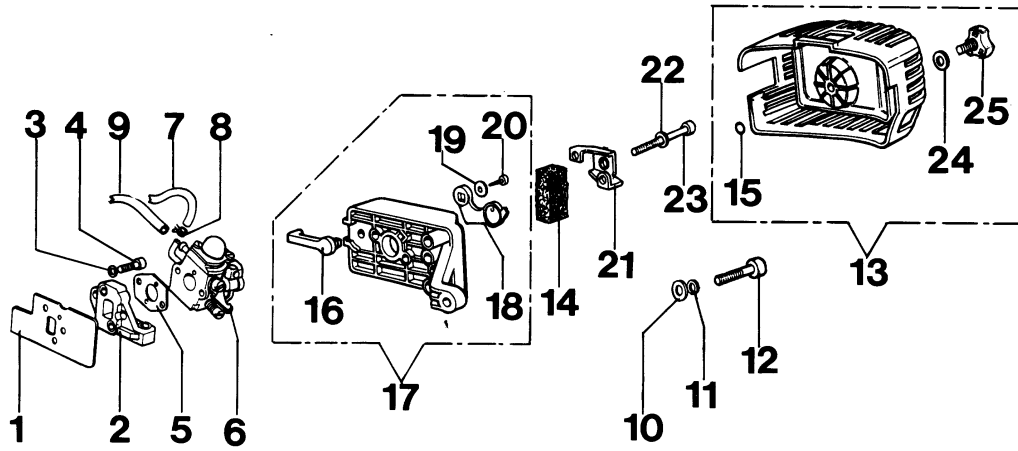

Ref.Nu	Qty	Part number	Description	Validity from	Validity till	Notes	Bulletin
1	1	4138439R	Starter assy				
2	3	3801010R	Screw				
3	6	3819006R	Grower				
4	1	3918006	Washer				
5	1	3916008R	Washer				
6	1	4191020A	Starter handle				
7	1	004000132R	Spring				
8	1	41384388R	Pulley				
9	3	3801015	Screw				
10	1	3960111	Screw				
11	1	4098073R	Starter rope				
12	1	006000829	Washer				
13	1	3912009	Nut				
14	1	4138455R	Short block				
15	1	4138484A	Piston assy Ø40				
16	2	4161151	Pin				
17	2	4138441R	Pawl				
18	2	4161186A	Spring				
19	1	4138446AR	Flywheel				
20	1	4138490	Crankcase				
21	2	004900061R	Ring				
22	2	3050009	Seal ring				
23	2	094000006R	Bearing				
24	1	4098232R	Key				
25	1	3037013	Bearing				
26	1	4100311	Crankshaft				
27	1	4179173	Cable				
28	1	4138722R	Ignition coil				
29	1	005000019	Spark plug				
30	1	4098064R	Spark plug cap				
31	1	3801014	Screw				
32	4	3801003	Screw				
33	2	3819005R	Washer				
34	2	074000405R	Piston ring				
35	2	3833073R	Washer				
36	4	4174165R	Starter case				
37	2	3916004R	Washer				
38	1	4179036R	Piston pin