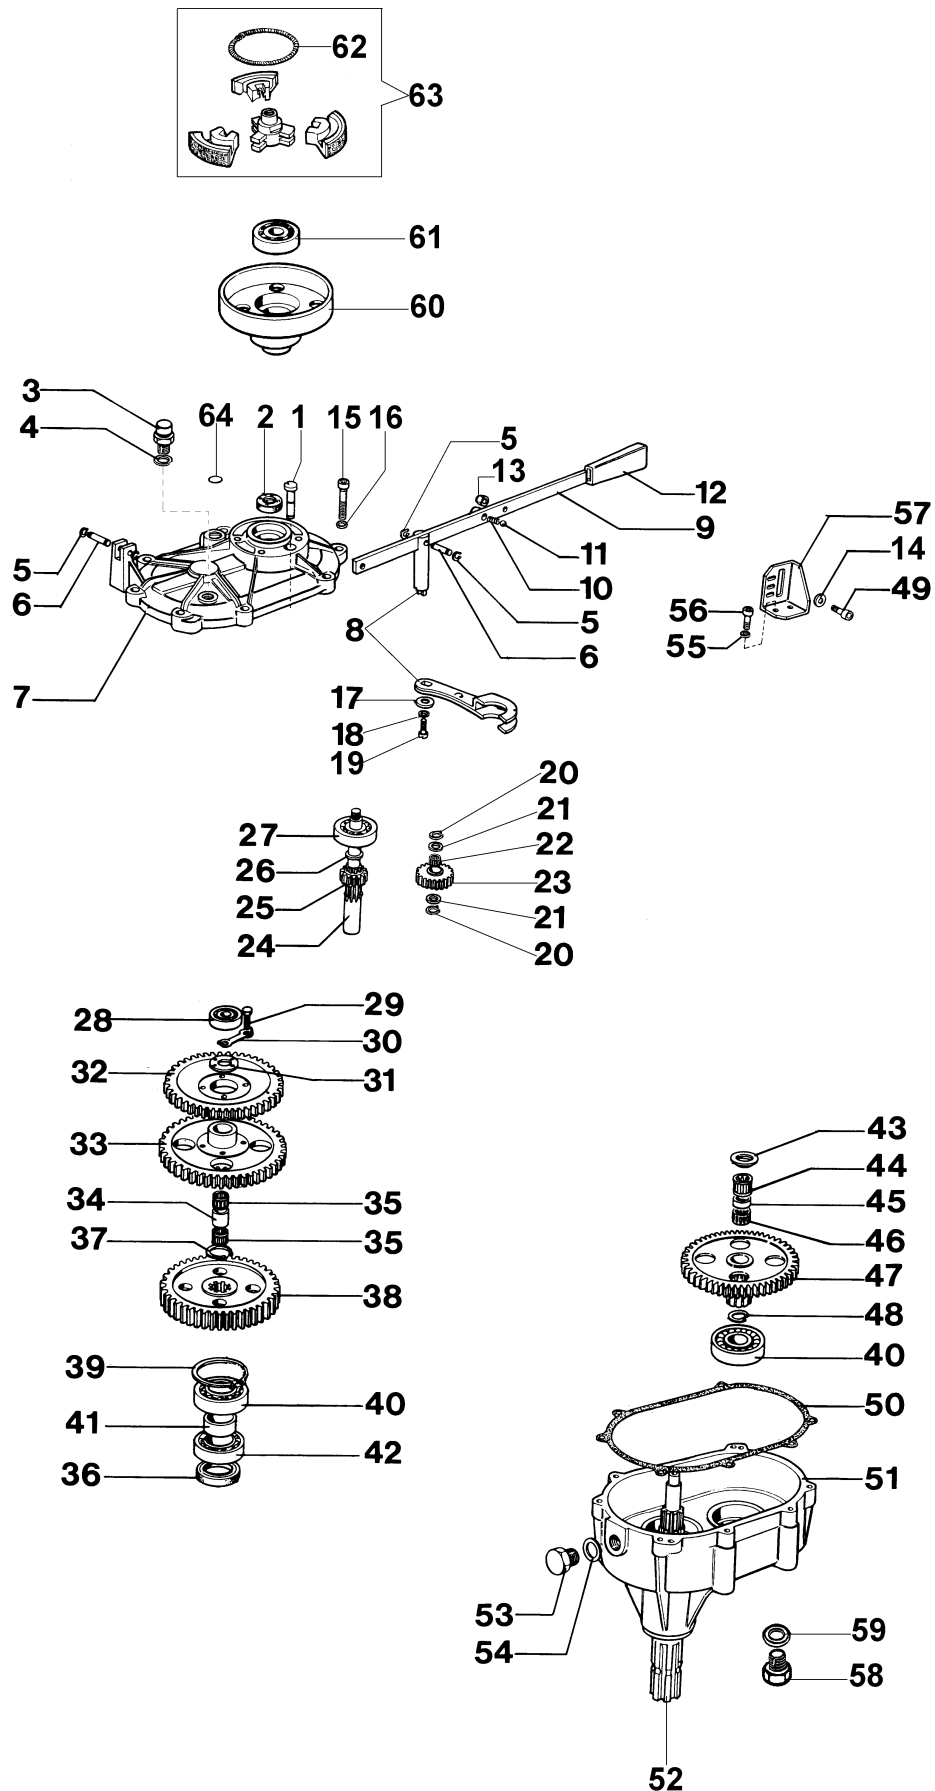

Ref.Nu	Qty	Part number	Description	Validity from	Validity till	Notes	Bulletin
1	2	093000468A	Screw				
2	1	098000136R	Cover				
3	1	098000092R	Air filter nylon				
4	1	53030060R	Clutch cover				
5	1	53030044	Guard				
6	1	53030013	Support				
7	1	4098658AR	Breather valve				
8	1	4100308AR	Gasket				
9	4	3918005	Washer				
10	4	3819006R	Washer				
11	4	3801011	Screw				
12	1	3912011R	Nut				
13	1	50010218R	Fuel filter				
14	1	3059012	Band				
15	1	3049006R	O-ring				
16	1	3078010	Washer				
17	1	3055098	Ring				
18	1	3055046	Cock				
19	1	4098377R	Band				
20	1	53030018	Tube				
21	1	53030041R	Sheath				
22	1	4151258R	Complete cap				
23	1	53012004R	Fuel tank				
24	3	099900296R	Screw				
25	2	3914010R	Nut				
26	2	3818011AR	Washer				
27	2	3801048	Screw				
28	2	3914003R	Nut				
29	1	53030021	Support				
30	1	3088001R	Grommet				
31	1	094500183	Tube