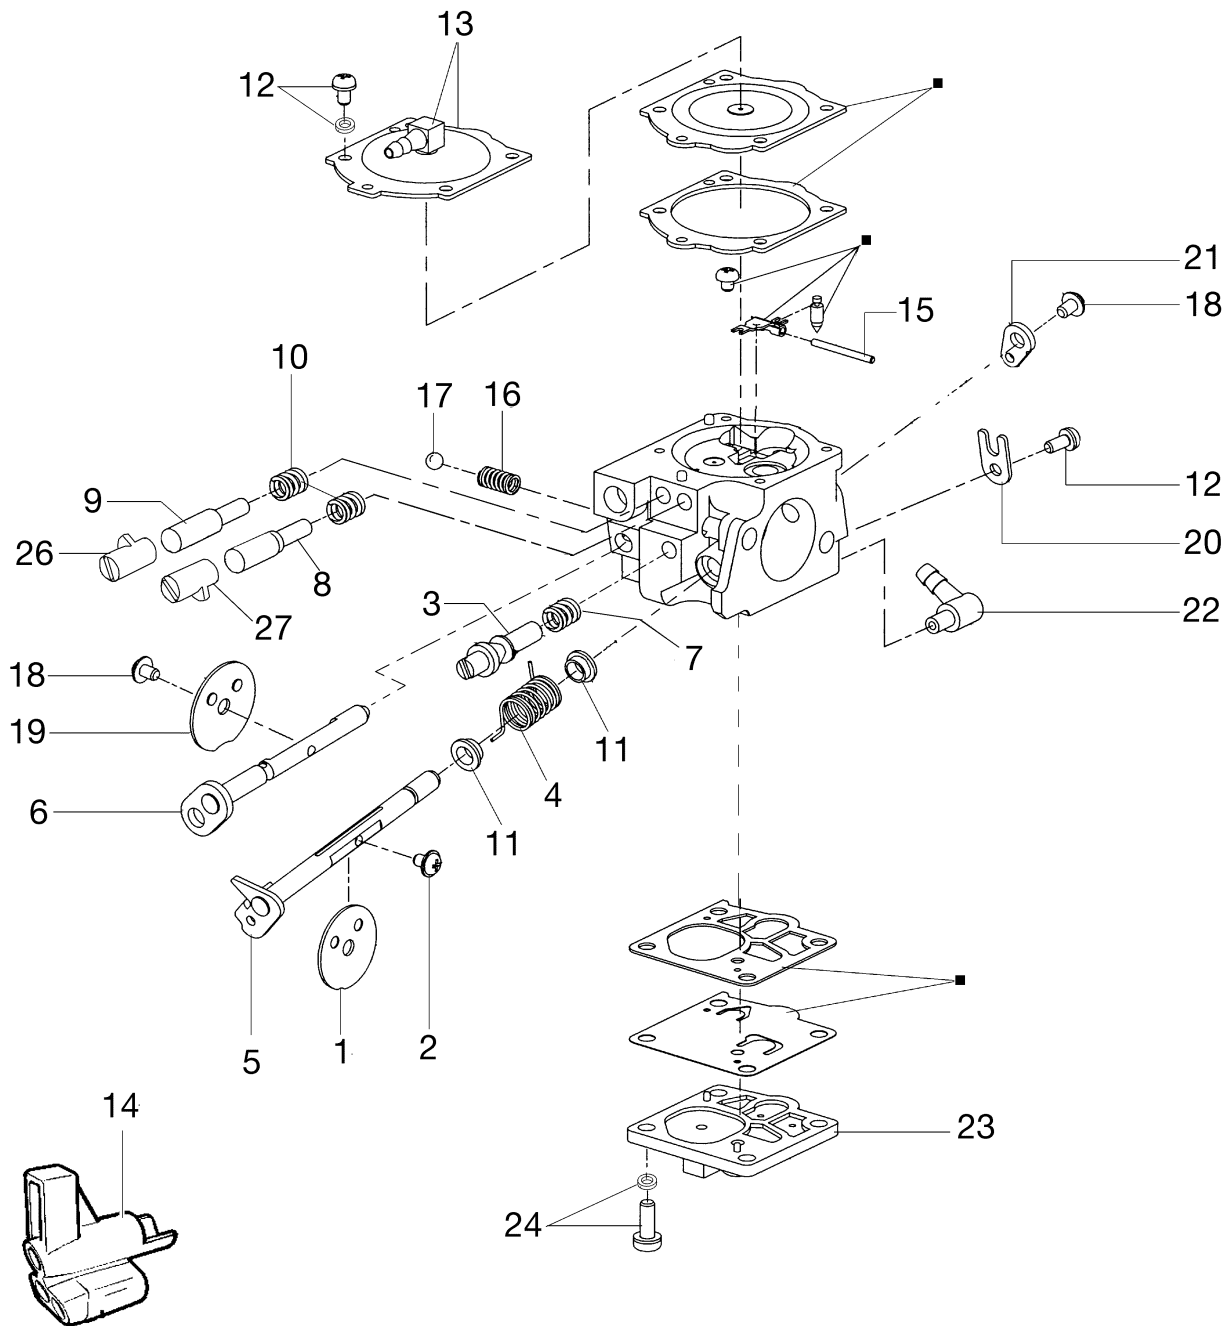

■ 25 Kit riparazione / Repair kit

Ref.Nu	Qty	Part number	Description	Validity from	Validity till	Notes	Bulletin
1	1	028400110	Shutter				
2	1	097000162	Screw				
3	1	097000162	Screw				
4	1	097000161	Spring				
5	1	097000154	Shaft				
6	1	097000155	Shaft				
7	1	2318763	Spring				
8	1	2318772	Screw L				
9	1	2318773	Screw H				
10	1	097000223	Spring				
11	2	097000224	Bushing				
12	5	035000162	Screw				
13	1	097000156	Cover				
14	1	097000323A	Screw guide				
15	1	035000169	Spindle				
16	1	035000164	Spring				
17	1	006000325	Ball				
18	1	50010141	Screw				
19	1	035000151	Shutter				
20	1	035000149	Plate				
21	1	097000160	Lever				
22	1	003300036	Fittings				
23	1	097000157	Cover				
24	4	035000161	Screw				
25	1	2318672	Repair kit				
26	1	2318695	Cap				
27	1	2318694	Cap