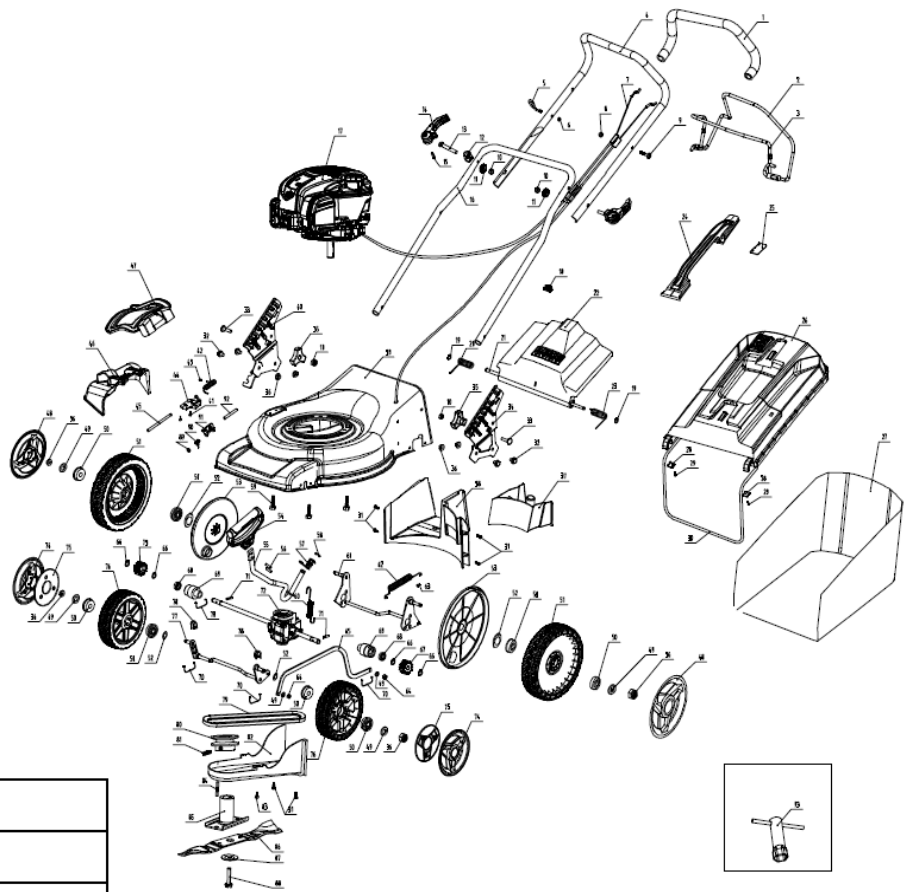

**Model: Victor XSZ51C-SD**

Lawn mower
XSZ51C-SD
VICTOR

Pos. No	Part number	Description	QTY
1	1250867000	Handle sleeve	1
2	1252067000	Clutch control lever	1
3	1250459000	Stop control lever	1
4	1250868000	Upper handle	1
5	1250470000	Start rope hook	1
6	2600172000	Nut M6	1
7	1001302000	Cable assembly	1
8	2600147000	Cap nut M6	1
9	2600042000	Hex head bolt M6X35	1
10	2600127000	Hex nut M8	4
11	1052426000	Knob	2
12	1052425000	Curved pad	2
13	1251664000	pin	2
14	1052424000	Handle locking block	2
15	1252095000	Elastic pin	2
16	1250465000	Lower handle	1
17	1001077000	B&S 625E petrol engine	1
18	1050196000	Line card	1
19	2600709000	Open retaining ring 6	2
20	1350147000	Rear baffle right spring	1
21	1250467000	Rear baffle shaft	1
22	1051287000	Rear baffle	1
23	1350146000	Rear baffle left spring	1
24	1051289000	Grass bag handle	1
25	1051265000	Grass bag indicator	1
26	1051288000	Grass bag upper cover	1
27	1410080000	Grass bag	1
28	1250865000	Compression gasket	2
29	2600721000	Self-tapping screws and flat washer assemblies ST4.8X16	2
30	1251032000	Grass bag bracket	1
31	2600720000	Self-tapping screws and flat washer assemblies ST4.8X13 C Z S2 N	6
32	2600111000	Hexagon flange bolts M8X16	4
33	1250861000	Shaped head bolt	2
34	1250464000	Left support plate	1
35	1050409000	Round knob	2