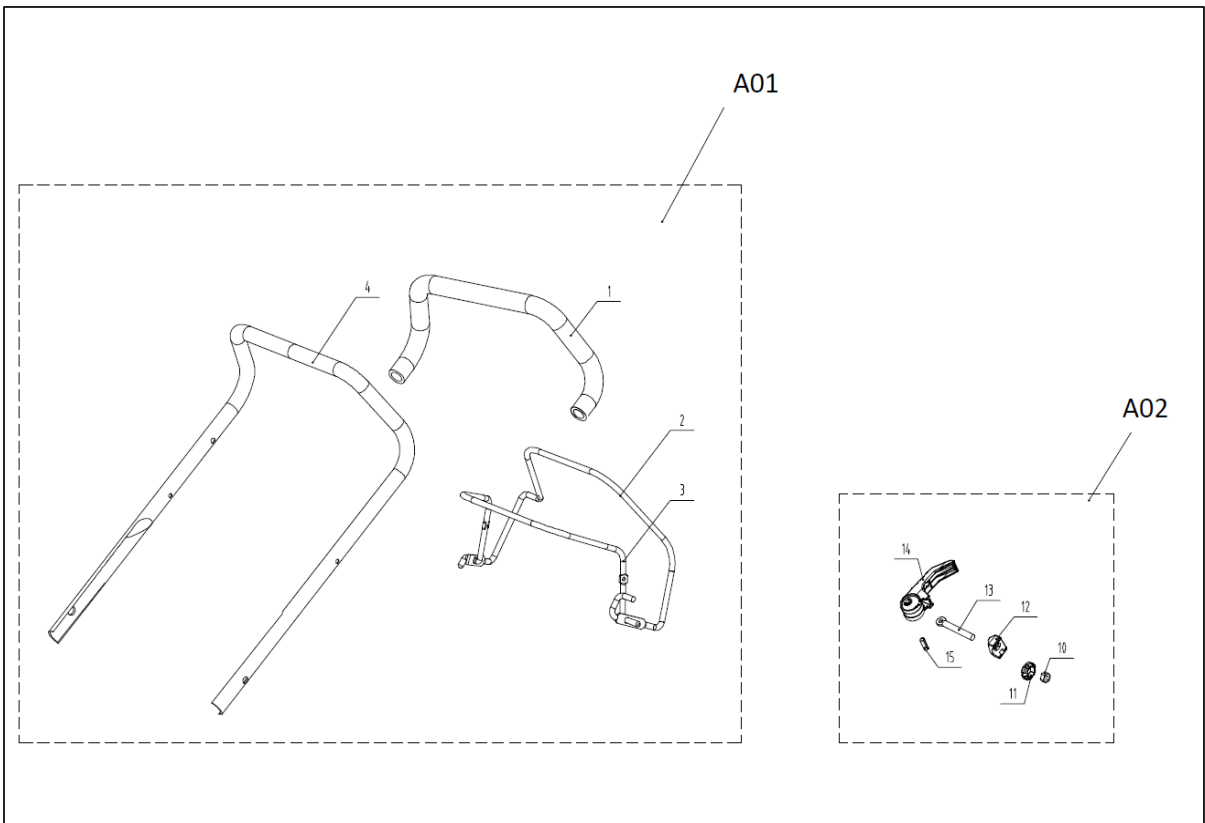

**Model: Victor XSZ51C-SD**

Lawn mower
XSZ51C-SD
VICTOR

Pos. No	Part number	Description	QTY
1	1250867000	Handle sleeve	1
2	1252067000	Clutch control lever	1
3	1250459000	Stop control lever	1
4	1250868000	Upper handle	1
5	1250470000	Start rope hook	1
6	2600172000	Nut M6	1
7	1001302000	Cable assembly	1
8	2600147000	Cap nut M6	1
9	2600042000	Hex head bolt M6X35	1
10	2600127000	Hex nut M8	4
11	1052426000	Knob	2
12	1052425000	Curved pad	2
13	1251664000	pin	2
14	1052424000	Handle locking block	2
15	1252095000	Elastic pin	2
16	1250465000	Lower handle	1
17	1001077000	B&S 625E petrol engine	1
18	1050196000	Line card	1
19	2600709000	Open retaining ring 6	2
20	1350147000	Rear baffle right spring	1
21	1250467000	Rear baffle shaft	1
22	1051287000	Rear baffle	1
23	1350146000	Rear baffle left spring	1
24	1051289000	Grass bag handle	1
25	1051265000	Grass bag indicator	1
26	1051288000	Grass bag upper cover	1
27	1410080000	Grass bag	1
28	1250865000	Compression gasket	2
29	2600721000	Self-tapping screws and flat washer assemblies ST4.8X16	2
30	1251032000	Grass bag bracket	1
31	2600720000	Self-tapping screws and flat washer assemblies ST4.8X13 C Z S2 N	6
32	2600111000	Hexagon flange bolts M8X16	4
33	1250861000	Shaped head bolt	2
34	1250464000	Left support plate	1
35	1050409000	Round knob	2