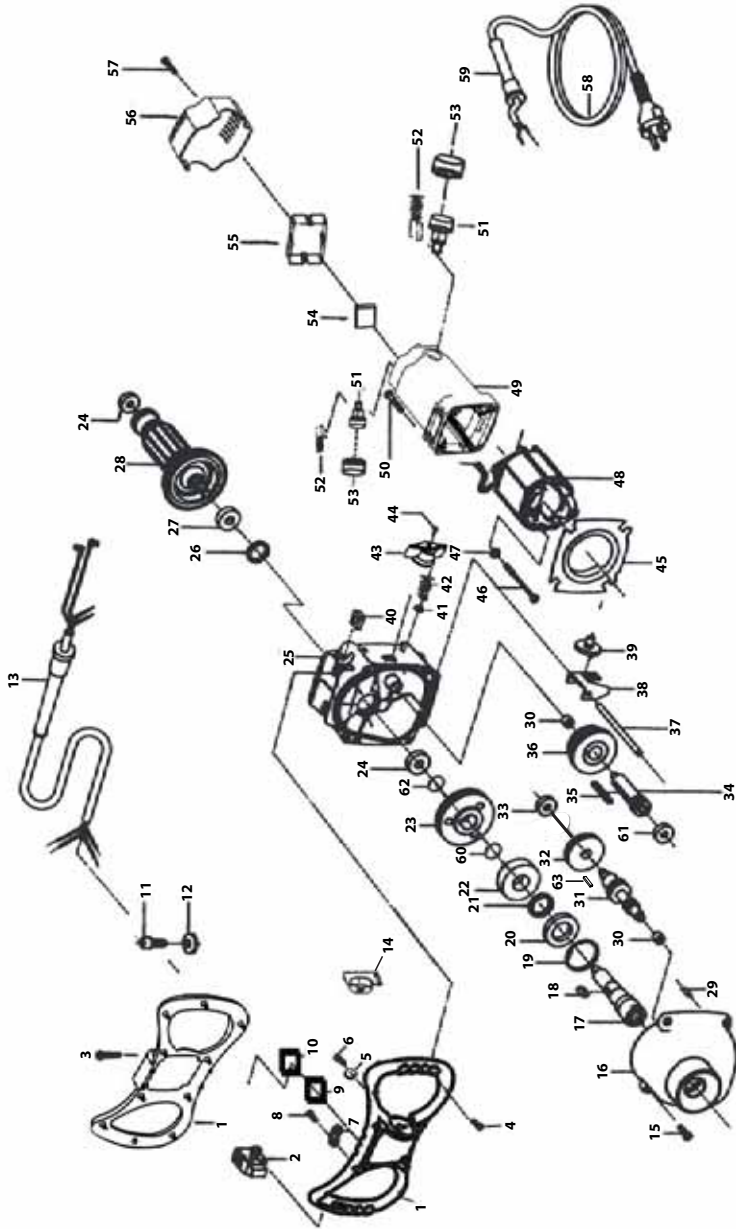

Promix 1200E & 1600E

Promix 1200E & 1600E

ITEM ⁽¹⁾	PART ⁽²⁾	DESCRIPTION ⁽³⁾	QTY ⁽⁴⁾	ITEM ⁽¹⁾	PART ⁽²⁾	DESCRIPTION ⁽³⁾	QTY ⁽⁴⁾
NUMBER	NUMBER			NUMBER	NUMBER		
1	949/99501	Handle (→ June '08)	1	38	949/99532	Selector Fork	1
1	949/99592	Handle (→ June '08)	1	39	949/99533	Pivot	1
2	949/99502	Switch (→ June '08)	1	40	8/8001	Nut M8	2
2	949/99593	Switch (→ June '08)	1	41	949/99534	Bail/4	1
3	7/3009	Screw ST3.5X16	10	42	949/99535	Spring	1
4	7/4006	Screw ST4X20	10	43	949/99536	Lever	1
5	4/5003	Spring washer	10	44	7/3010	Screw ST3X16	1
6	7/5011	Screw M5X10	1	45	949/99537	Airguide Shim	1
7	949/99505	Clamp	2	46	7/5022	Screw ST5X65	2
8	7/3009	Screw ST3.5X16	1	47	4/5003	Spring washer	2
9	949/99506	Capacitor	1	48	949/99579	Stator (1200E - 110v)	1
10	949/99507	Inductance	4	48	949/99567	Stator (1200E - 230v)	1
11	7/8058	Screw M8X16	4	48	949/99578	Stator (1600E - 110v)	1
12	4/8006	Flat washer	1	48	949/99538	Stator (1600E - 230v)	1
13	949/99508	Electrical wire	1	49	949/99568	Motor Box (1200E)	1
14	949/99509	Circuitry Board / Speed Regulator	1	49	949/99539	Motor Box (1600E)	1
15	7/5022	Screw M5X16	4	50	7/5009	Screw M5X25	4
16	949/99510	Bearing cover	1	51	949/99569	Brush Holder (1200E)	1
17	949/99511	Spindle	1	51	949/99540	Brush Holder (1600E)	1
18	949/99512	Hemicycle key 4 x 5 x 12	1	52	949/99589	Carbon Brush (1200E - 110v)	1
19	949/99513	Safety ring	1	52	949/99570	Carbon Brush (1200E - 230v)	1
20	949/99514	Dust cover	1	52	949/99588	Carbon Brush (1600E - 110v)	1
21	949/99515	Felted wool	1	52	949/99541	Carbon Brush (1600E - 230v)	1
22	949/99516	Bearing 6204DDU	1	53	949/99571	Brush Cap (1200E)	1
23	949/99517	Spindle gear	1	53	949/99542	Brush Cap (1600E)	1
24	949/99518	Bearing 6000ZZ	2	54	949/99590	Controller (1200E - 110v)	1
25	949/99519	Gearbox	2	54	949/99572	Controller (1200E - 230v)	1
26	949/99520	Seal Ring	1	54	949/99591	Controller (1600E - 110v)	1
27	949/99521	Bearing 6001ZZ	1	54	949/99543	Controller (1600E - 230v)	1
28	949/99577	Aemature Ass'y (1200E - 110v)	1	55	949/99544	Protective Guard	1
28	949/99557	Aemature Ass'y (1200E - 230v)	1	56	949/99574	Rear Cover (1200E)	1
28	949/99576	Aemature Ass'y (1600E - 110v)	1	56	949/99545	Rear cover (1600E)	1
28	949/99522	Aemature Ass'y (1600E - 230v)	1	57	7/3009	Screw ST3.5X16	2
29	949/99523	Pin	1	58	949/99575	Cord (UK - 110v)	1
30	949/99524	Needle bearing	2	58	949/99546	Cord (UK - 230v)	1
31	949/99525	Countershaft	1	58	949/99581	Cord (EU - 2300v)	1
32	949/99526	Motor Gear	1	59	949/99547	Sleeve	1
33	949/99562	Bearing 698ZZ	1	60	949/99582	Safety Ring	1
34	949/99528	Pinion	1	61	949/99527	Bearing 608ZZ	1
35	949/99529	Parallel key	1	62	949/99583	Safety Ring	1
36	949/99530	Double Gear	1	63	949/99558	Hemicycle key 2.5 x 3.2 x 10	1
37	949/99531	Pivot	1				