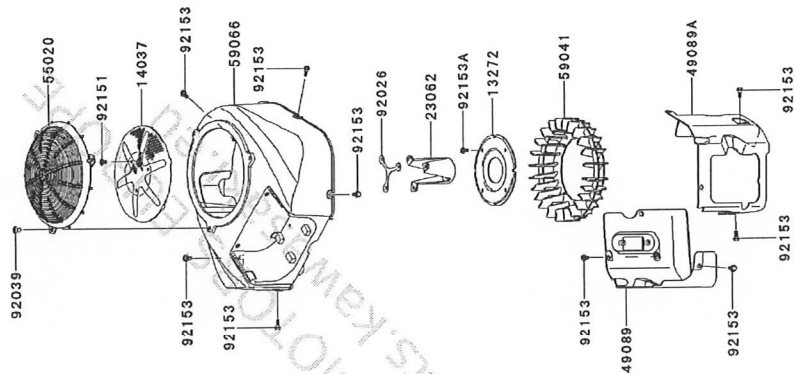

E0150-B215A

Ref. No.	Part Number	Designation	Quantity
13272	13272-1487	PLATE,FAN	1
14037	14037-7008-9H	SCREEN	1
23062	23062-7024	BRACKET-COMP	1
49089	49089-0951	SHROUD-ENGINE	1
49089A	49089-0952	SHROUD-ENGINE	1
55020	55020-0900	GUARD	1
59041	59041-7014	FAN	1
59066	59066-0014	HOUSING-FAN	1
92026	92026-7007	SPACER	AR
92039	92039-0751	RIVET, GUARD	3
92151	92151-7012	BOLT, 6X12	3
92153	92153-7007	BOLT, FLANGED, 6X16	9
92153A	92153-7043	BOLT, 6X12	4