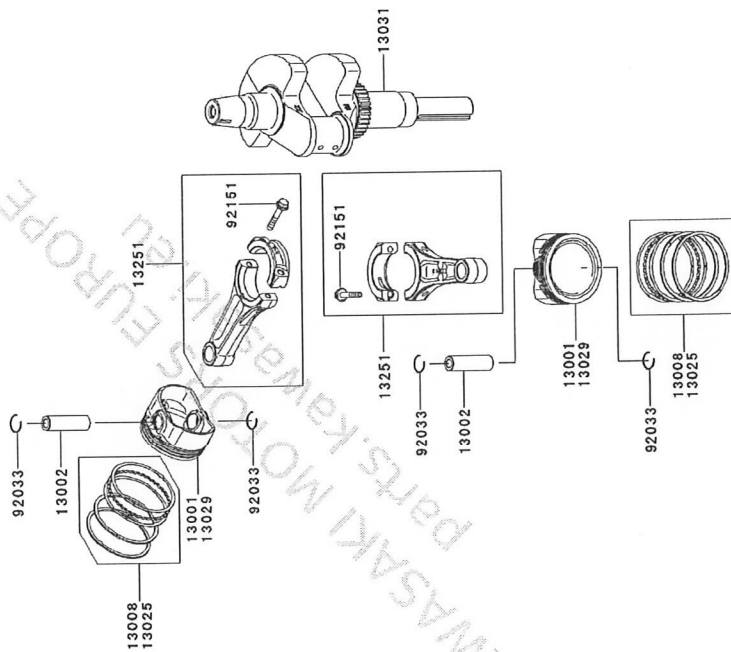

E0120-A541A

Ref. No.	Part Number	Designation	Quantity
13001	13001-7027	PISTON-ENGINE	2
13002	13002-0704	PIN-PISTON	2
13008	13008-0569	RING-SET-PISTON	2
13025	13025-7009	RING-SET-PISTON L,0.5	AR
13029	13029-7010	PISTON-ENGINE L,0.5	AR
13031	13031-0822	CRANKSHAFT-COMP	1
13251	13251-0719	ROD-ASSY-CONNECTING	2
92033	92033-0790	RING-SNAP	4
92151	92151-7017	BOLT,6X35	4