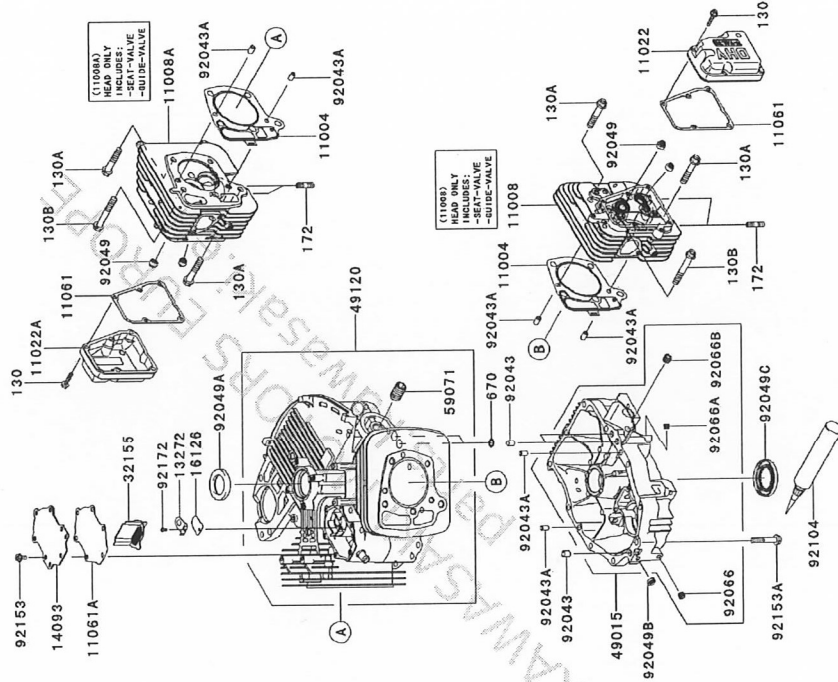

E0110-A974A

Ref. No.	Part Number	Designation	Quantity
130	130BA0625	BOLT-FLANGED,6X25	10
130A	130CA1050	BOLT-FLANGED,10X50	4
130B	130CA1065	BOLT-FLANGED,10X65	6
172	172BA0822	BOLT-STUD,8X22	4
670	670B2011	O RING,11MM	2
11004	11004-7026	GASKET-HEAD	2
11008	11008-0845	HEAD-COMP-CYLINDER,#2	1
11008A	11008-0861	HEAD-COMP-CYLINDER,#1	1
11022	11022-0047	CASE-ROCKER,#2CYL	1
11022A	11022-0046	CASE-ROCKER,#1CYL	1
11061	11061-7083	GASKET,CASE-ROCKER	2
11061A	11061-7094	GASKET,BREATHER	1
13272	13272-1374	PLATE	1
14093	14093-0455	COVER,BREATHER	1
16126	16126-7020	VALVE,BREATHER	1
32155	32155-7003	PIPE,BREATHER	1
49015	49015-0023	COVER-CRANKCASE	1
49120	49120-0858	CRANKCASE-COMP	1
59071	59071-0733	JOINT	1
92043	92043-0858	PIN	3
92043A	92043-1263	PIN,6.2X8X14	6
92049	92049-7001	SEAL-OIL,RVC2 6X11X10.2	4
92049A	92049-7010	SEAL-OIL,SD 35X48X8 R HS	1
92049B	92049-7019	SEAL-OIL,SO 8X14X5 HS	1
92049C	92049-7028	SEAL-OIL,38X62X8MTCLV	1
92066	92066-0761	PLUG	1