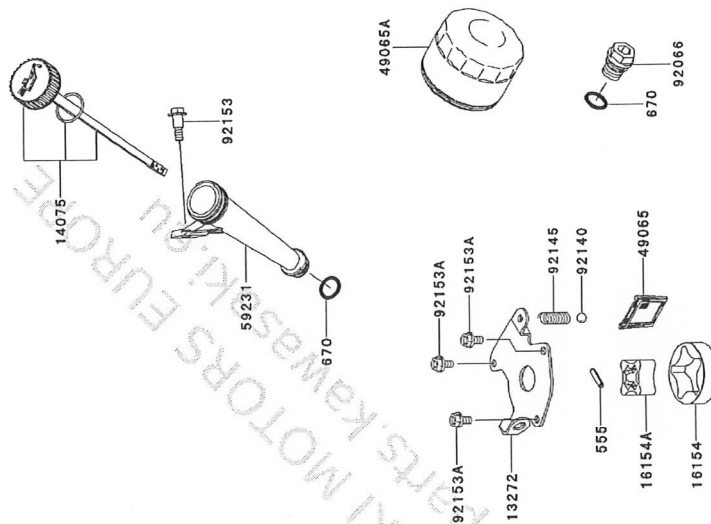

Ref. No.	Part Number	Designation	Quantity
555	555A0420	PIN-SPRING,4X20	1
670	670D2016	O RING,16MM	2
13272	13272-7011	PLATE,ROTOR	1
14075	14075-0037	CAP-ASSY	1
16154	16154-7010	ROTOR-PUMP,OUTER	1
16154A	16154-7011	ROTOR-PUMP,INNER	1
49065	49065-7006	FILTER-OIL	1
49065A	49065-7007	FILTER-OIL	1
59231	59231-0712	FILLER	1
92066	92066-0774	PLUG	1
92140	92140-7003	BALL,STEEL,13/32	1
92145	92145-1658	SPRING	1
92153	92153-7008	BOLT	1
92153A	92153-7043	BOLT,6X12	3

E0140-A506A