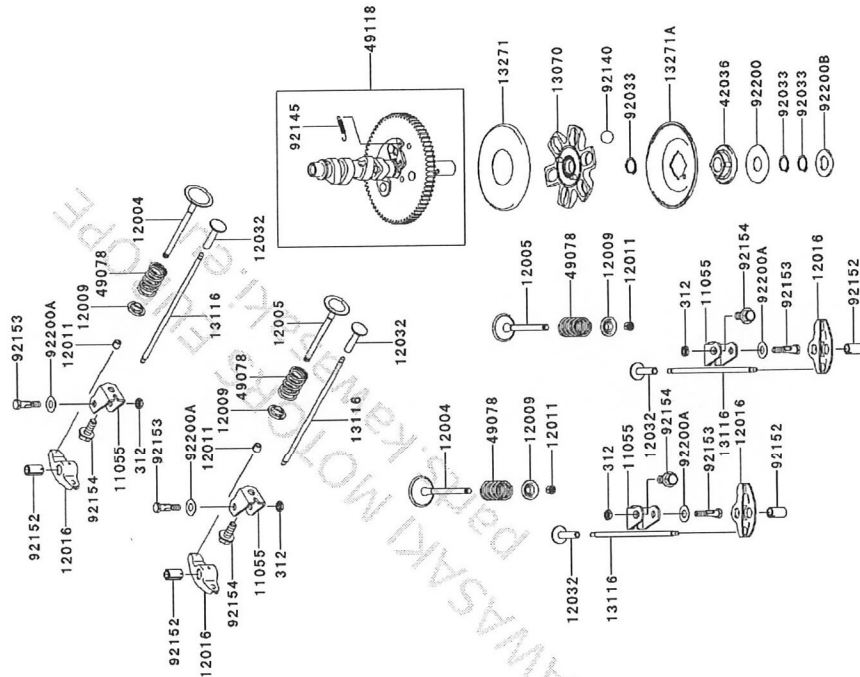

92066A	92066-0762	PLUG	1
92066B	92066-2223	PLUG	1
92104	92104-0007	GASKET-LIQUID,TB1217H	AR
92153	92153-7043	BOLT,6X12	6
92153A	92153-7054	BOLT,8X50	10
92172	92172-0870	SCREW,4X8	1

---

E0120-A541A

Ref. No.	Part Number	Designation	Quantity
13001	13001-7027	PISTON-ENGINE	2
13002	13002-0704	PIN-PISTON	2
13008	13008-0569	RING-SET-PISTON	2
13025	13025-7009	RING-SET-PISTON L,0.5	AR
13029	13029-7010	PISTON-ENGINE L,0.5	AR
13031	13031-0822	CRANKSHAFT-COMP	1
13251	13251-0719	ROD-ASSY-CONNECTING	2
92033	92033-0790	RING-SNAP	4
92151	92151-7017	BOLT,6X35	4

E0130-A248A

Ref. No.	Part Number	Designation	Quantity
312	312AA0600	NUT-HEX,6MM	4
11055	11055-7009	BRACKET	4
12004	12004-0733	VALVE-INTAKE	2
12005	12005-0777	VALVE-EXHAUST	2
12009	12009-7001	RETAINER-VALVE SPRING	4
12011	12011-2056	COLLET	8
12016	12016-0040	ARM-ROCKER	4
12032	12032-7001	TAPPET	4
13070	13070-7017	GUIDE,GOVERNOR	1
13116	13116-0725	ROD-PUSH	4
13271	13271-7007	PLATE	1
13271A	13271-7021	PLATE,GOVERNOR	1
42036	42036-7010	SLEEVE	1
49078	49078-7002	SPRING-ENGINE VALVE,IN	4
49118	49118-7022	CAMSHAFT-COMP	1
92033	92033-0727	RING-SNAP	3
92140	92140-7005	BALL	6
92145	92145-1653	SPRING	1
92152	92152-1689	COLLAR	4
92153	92153-7100	BOLT,6X29.5	4
92154	92154-1267	BOLT,8X18.2	4
92200	92200-0945	WASHER,16X42X0.91	1
92200A	92200-2151	WASHER,8.1X18X0.5	4
92200B	92200-7048	WASHER,16.3X30X2.28	1

Ref. No.	Part Number	Designation	Quantity
555	555A0420	PIN-SPRING,4X20	1
670	670D2016	O RING,16MM	2
13272	13272-7011	PLATE,ROTOR	1
14075	14075-0037	CAP-ASSY	1
16154	16154-7010	ROTOR-PUMP,OUTER	1
16154A	16154-7011	ROTOR-PUMP,INNER	1
49065	49065-7006	FILTER-OIL	1
49065A	49065-7007	FILTER-OIL	1
59231	59231-0712	FILLER	1
92066	92066-0774	PLUG	1
92140	92140-7003	BALL,STEEL,13/32	1
92145	92145-1658	SPRING	1
92153	92153-7008	BOLT	1
92153A	92153-7043	BOLT,6X12	3