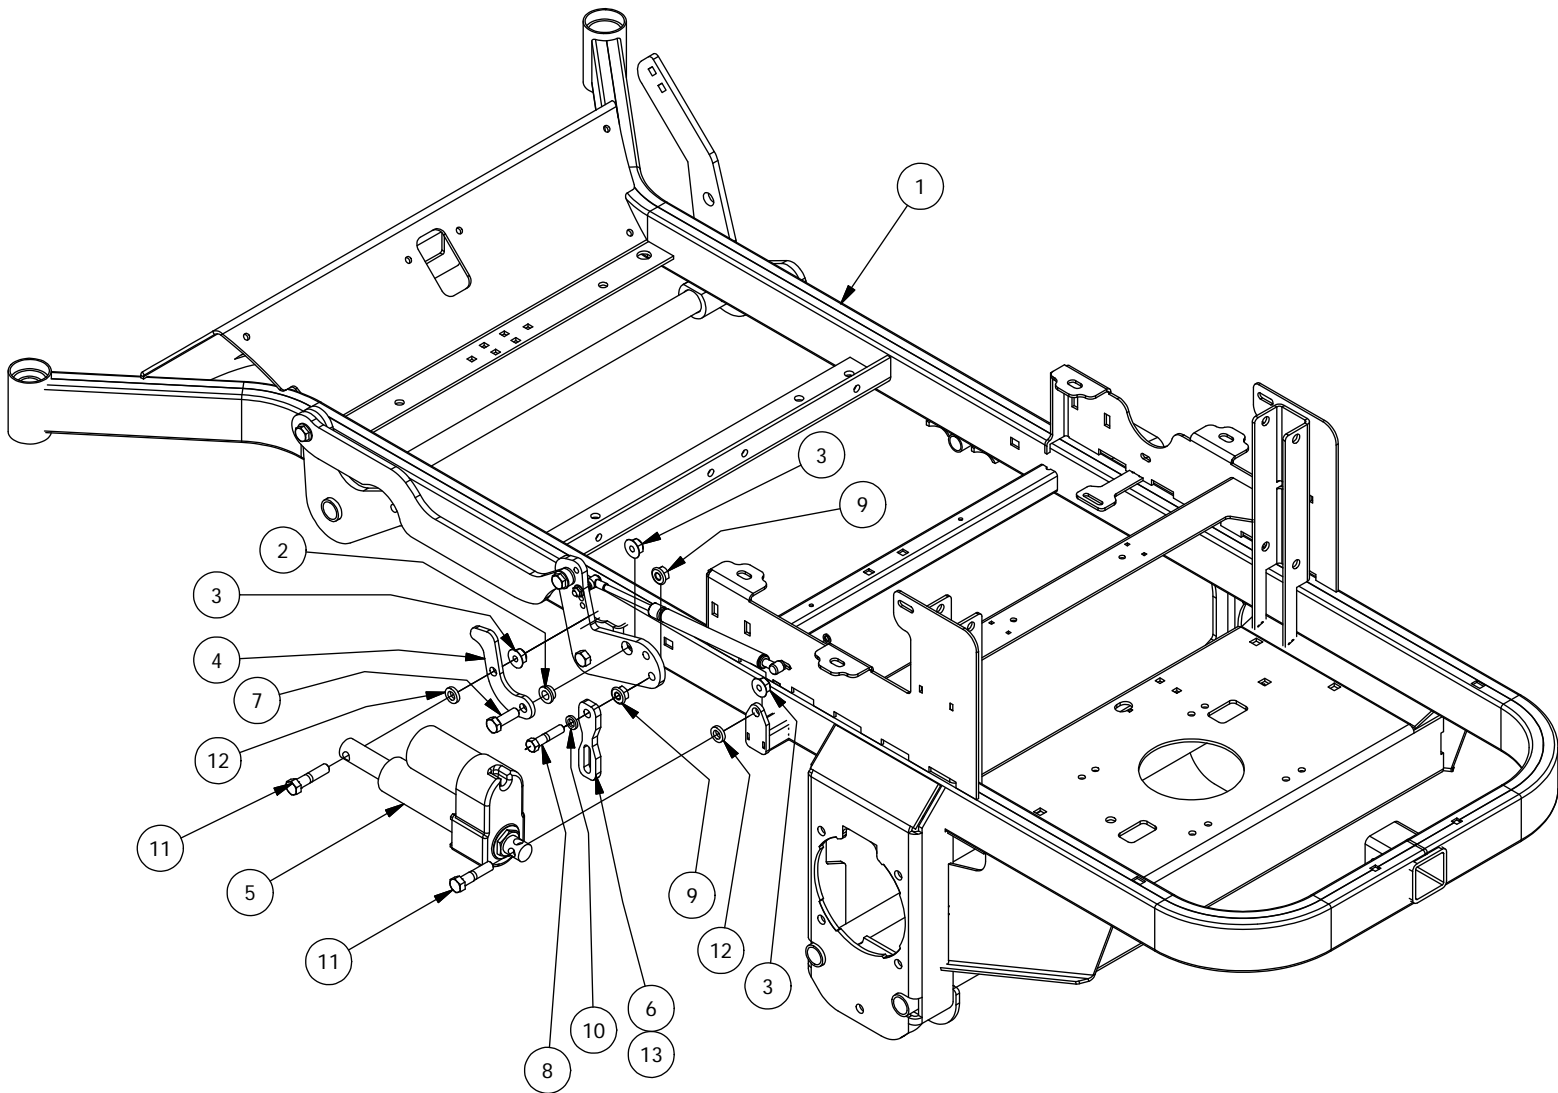

Actuator Assembly			
ITEM	QTY	PART NUMBER	DESCRIPTION
1	1	490-0007-00	Mower RT Frame Assembly
2	3	410-0009-00	1/2" ID X 3/4" OD X 3/8" LENGTH FLANGE BUSHING
3	6	413-0002-00	1/2-13 NYLON INSERT FLANGE LOCKNUT ZC YELLOW
4	1	439-0084-00	Electric Actuator Brkt
5	1	486-0031-00	Mower Electric Deck Actuator
6	1	435-0006-00	Mower Rear Deck hanger, Electric Actuated Deck
7	1	418-0028-00	1/2-13 X 1-1/2 HEX C/S GR 2 ZINC
8	1	418-0046-00	7/16-14 X 2 HEX C/S GR 5 ZINC YELLOW
9	2	413-0011-00	7/16-14 HEX FLANGE NUT W/SERR ZINC YELLOW
10	1	419-0010-00	.443 ID X .750 OD X .125 THK NYLON BLACK
11	2	418-0061-00	1/2-13 X 2-1/4 HEX C/S GR 2 ZINC
12	2	413-0051-00	1/2" ID X 7/8" OD X 3/16" THK BRONZE WASHER
13	1	435-0012-00	Mower 72" Deck Actuator Connecting Link