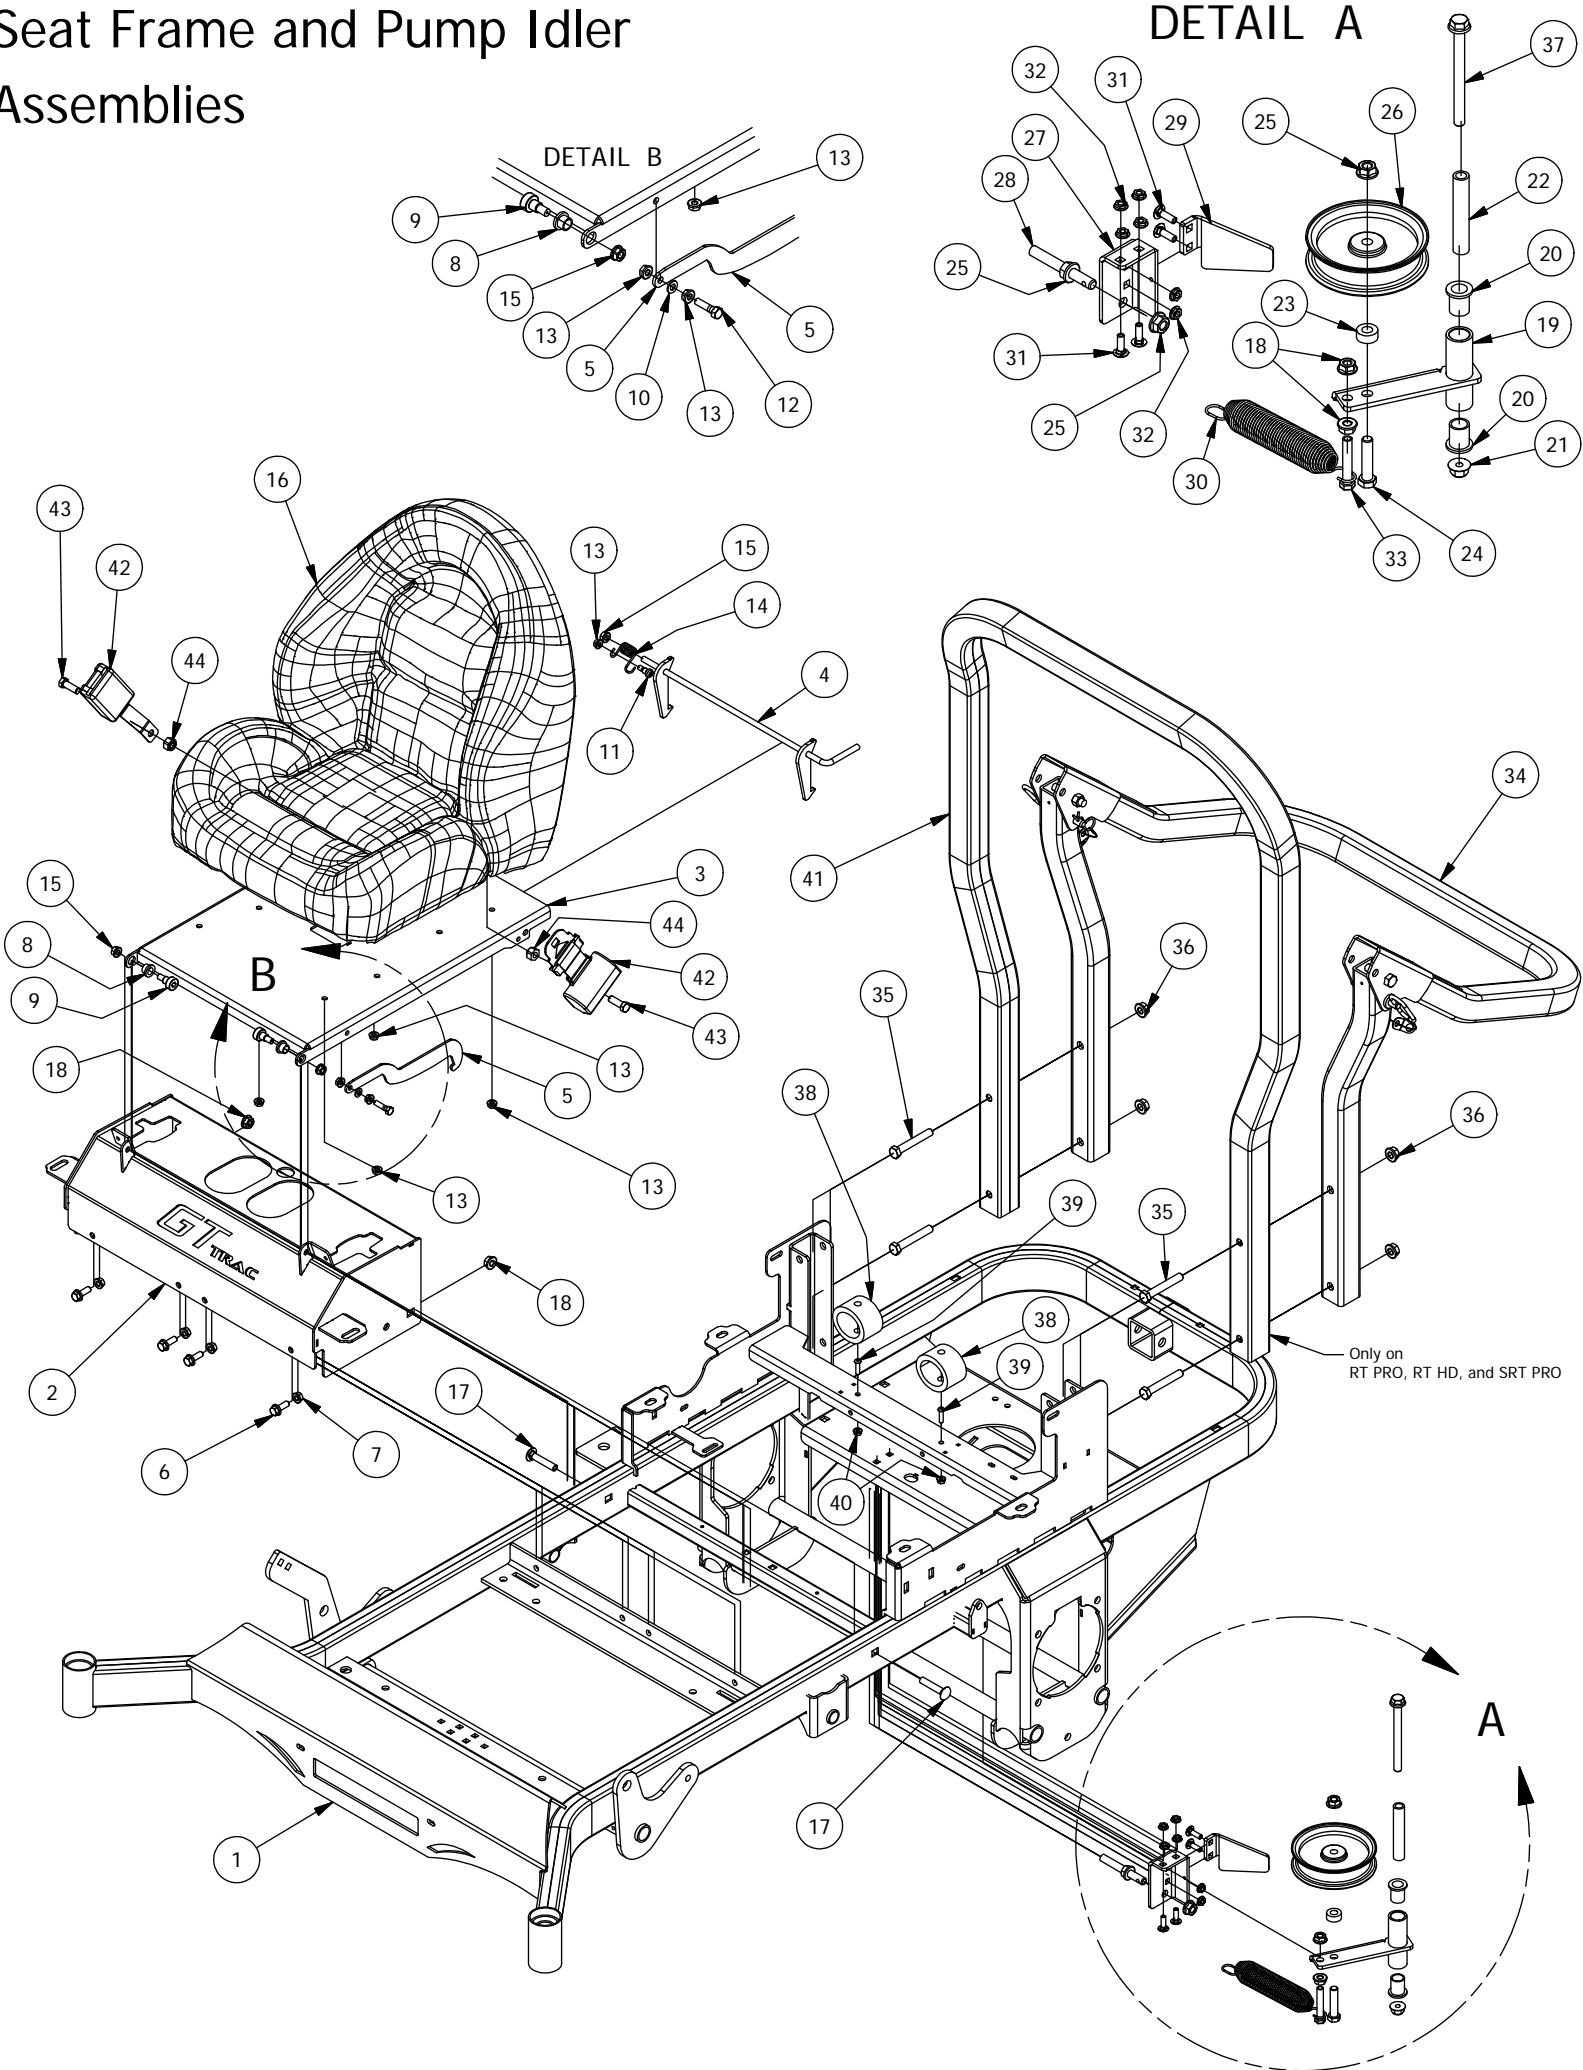

Seat Frame and Pump Idler Assemblies

DETAIL A

DETAIL B

Seat Frame and Pump Idler Assemblies			
ITEM	QTY	PART NUMBER	DESCRIPTION
1	1	490-0007-00	Mower RT Frame Assembly
2	1	490-0023-00	Mower Seat Base Assembly
3	1	439-0089-00	Mower Seat Brtk
4	1	490-0011-00	Mower Seat Latch Release Assembly
5	1	439-0065-00	Mower Seat Latch Hook
6	4	418-0040-00	3/8-16 X 1 HEX FLANGE BOLT GR 8 ZC YELLOW
7	4	413-0004-00	3/8-16 HEX FLANGE NUT W/SERR ZINC
8	2	410-0010-00	1/2" ID X 5/8" OD X 1/2" LENGTH FLANGE BUSHING
9	2	418-0038-00	1/2 X 1/2 SOCKET SHOULDER BOLT ZC YELLOW
10	1	419-0016-00	5/16" ID X 5/8" OD X 1/16" THK BRONZE WASHER
11	1	418-0037-00	3/8 X 3/8 SOCKET SHOULDER BOLT ZC YELLOW
12	1	418-0036-00	5/16-18 X 1-1/4 HEX TAP BOLT ZINC
13	7	413-0019-00	5/16-18 NYLON INSERT FLANGE L/NUT ZINC
14	1	434-0004-00	Seat Latch Spring
15	3	413-0029-00	3/8-16 NYLON INSERT FLANGE L/NUT ZC YELLOW
16	1	471-0001-00	Standard Non-Suspension Mower Seat
17	2	418-0041-00	7/16-14 X 2-1/4 CARRIAGE BOLT ZINC
18	4	413-0001-00	7/16-14 HEX FLANGE NUT W/SERR ZINC
19	1	490-0018-00	Mower Pump Idler Pulley Arm Assembly
20	2	410-0007-00	3/4" ID X 15/16" OD X 1-1/8" LENGTH FLANGE BUSHING
21	1	413-0002-00	1/2-13 NYLON INSERT FLANGE LOCKNUT ZC YELLOW
22	1	425-0006-00	Mower Inner Idler Spacer
23	1	425-0007-00	Mower IDLER PULLEY SPACER
24	1	418-0012-00	1/2-13 X 2-1/4 HEX C/S GR 5 ZINC
25	3	413-0010-00	1/2-13 HEX FLANGE NUT W/SERR ZINC
26	1	433-0006-00	Mower 5-3/4" Idler Pulley
27	1	439-0244-00	Deck Idler Puller Tensioning Bracket
28	1	430-0001-00	Mower Pump Spring Tensioner
29	1	439-0245-00	Mower PTO Clutch Stop Bracket
30	1	434-0005-00	Deck/pump idler spring
31	4	418-0010-00	5/16-18 X 1 CARRIAGE BOLT ZINC
32	6	413-0006-00	5/16-18 HEX FLANGE NUT W/SERR ZINC
33	1	418-0013-00	7/16-14 X 2-1/2 HEX C/S GR 5 ZINC
34	1	497-0002-00	Fold down ROPS
35	4	418-0019-00	1/2-13 X 3-1/4 HEX C/S GR 8 ZY
36	4	413-0014-00	1/2-13 HEX STOVER LOCKNUT GR C ZINC
37	1	418-0009-00	1/2-13 X 5-1/2 HEX FLANGE BOLT GR 8 ZY
38	2	487-0004-00	Seat Suspension Elastomer GBR-7
39	2	418-0039-00	1/4-20 X 1 BUTTON SOCKET C/S
40	2	413-0026-00	1/4-20 NYLON INSERT FLANGE L/NUT ZINC
41	1	497-0001-00	Fixed ROPS
42	1	471-0003-00	Mower Seat Belt
43	2	618-2097-00	7/16-20 x 1-1/4 GR8 Hex Cap Screw
44	2	413-0054-00	7/16-20 Nylon Insert Locknut