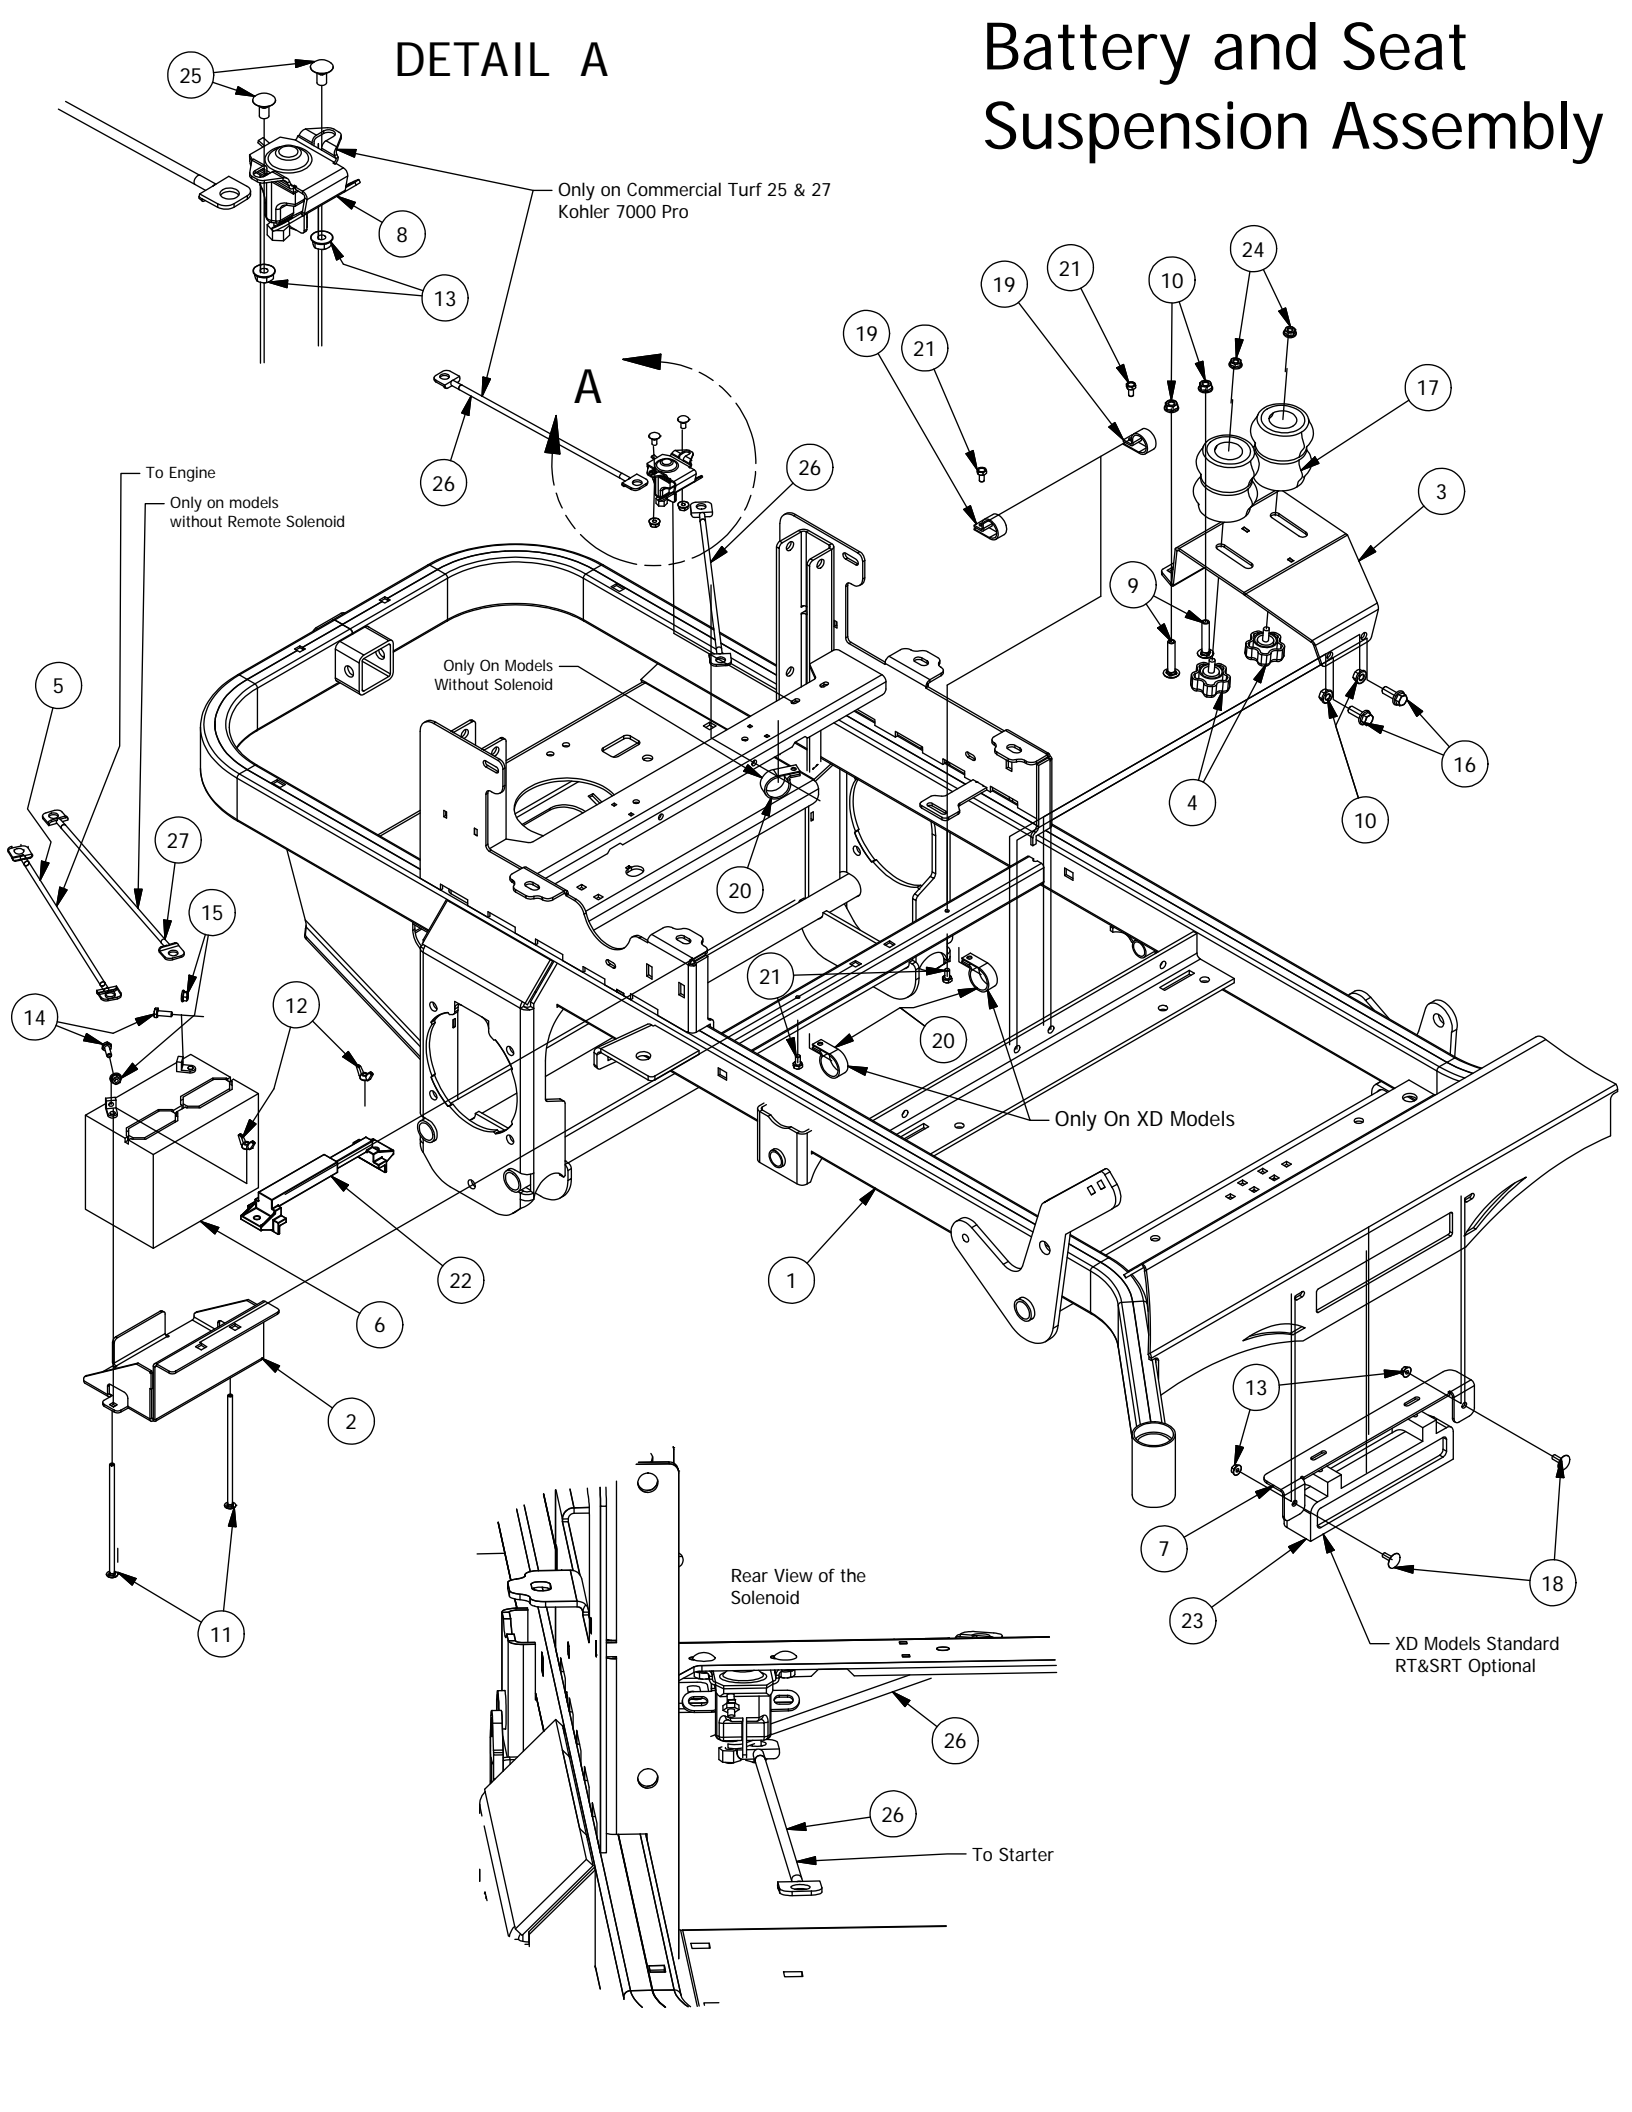

Battery and Seat Suspension Assembly

DETAIL A

Battery and Seat Suspension Assembly			
ITEM	QTY	PART NUMBER	DESCRIPTION
1	1	490-0007-00	Mower RT Frame Assembly
2	1	439-0008-00	Mower Battery Box
3	1	490-0021-00	Mower Suspension Seat Bracket Assembly
4	2	445-0001-00	Lobed Knob w/ 5/16"-18 X .750" Stud
5	1	486-0017-00	Mower Negative Battery Cable 28" long
6	1	468-1004-00	12-V Mower Starter Battery
7	1	439-0012-00	Mower LED Light Bracket
8	1	486-0002-00	Mower Starter Solenoid
9	2	418-0033-00	3/8-16 X 2 CARRIAGE BOLT ZINC
10	4	413-0004-00	3/8-16 HEX FLANGE NUT W/SERR ZINC
11	2	418-0034-00	1/4-20 X 7 CARRIAGE BOLT ZINC
12	2	413-0025-00	1/4-20 WING NUT ZINC
13	4	413-0023-00	1/4-20 HEX FLANGE NUT W/SERR ZINC
14	2	418-0035-00	1/4-20 X 3/4 HEX C/S GR 2 ZINC
15	2	413-0026-00	1/4-20 NYLON INSERT FLANGE L/NUT ZINC
16	2	418-0040-00	3/8-16 X 1 HEX FLANGE BOLT GR 8 ZC YELLOW
17	2	487-0003-00	SRT Rear Suspension Elastomer
18	2	418-0026-00	1/4-20 X 3/4 CARRIAGE BOLT ZINC YELLOW
19	2	472-0002-00	1/2" CUSHIONED LOOP CLAMP
20	3	472-0001-00	1-1/4" CHUSHIONED LOOP CLAMP BLACK
21	4	418-0025-00	1/4-20 X 1/2 HWH SLOT TYPE F TCS ZINC
22	1	443-0001-00	Battery Hold Down
23	1	486-0032-00	Mower LED Light Bar
24	2	413-0027-00	5/16-18 NYLON INSERT FLANGE LOCKNUT ZC YELLOW
25	2	418-0031-00	1/4-20 X 1/2 CARRIAGE BOLT ZC YELLOW
26	2	486-0018-00	Mower Positive Battery Cable 12" long
27	1	486-0016-00	Mower Positive Battery Cable 25" long