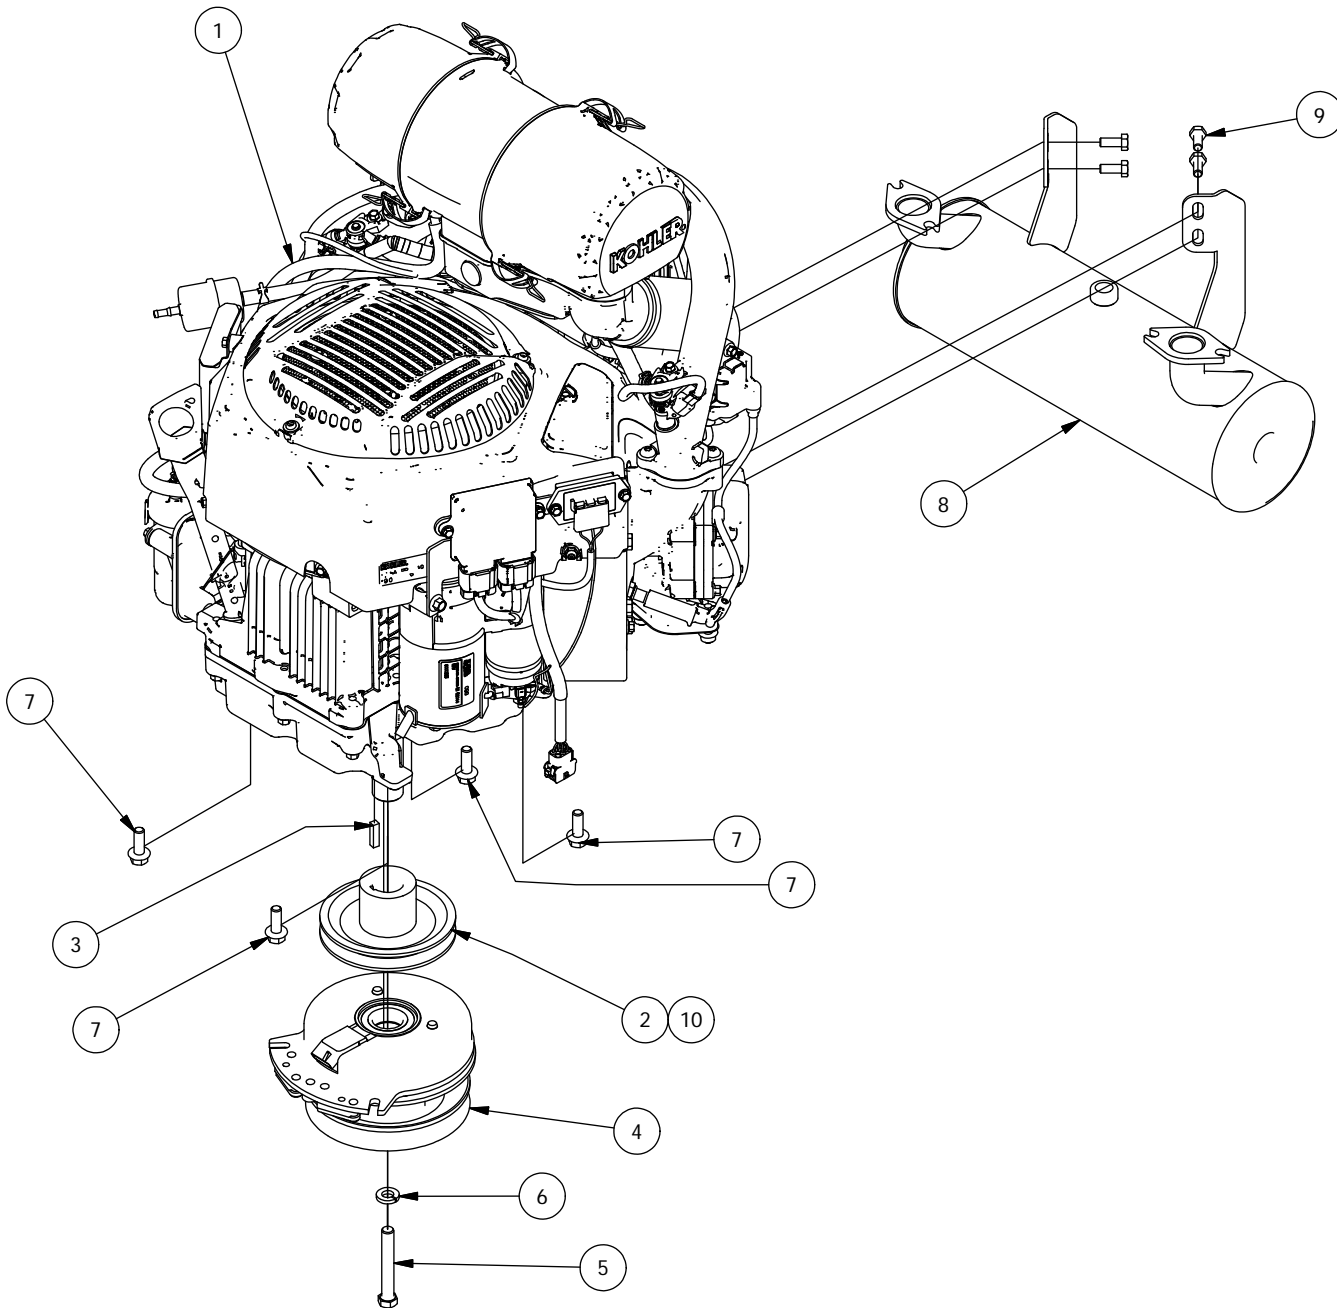

Kohler EFI Assembly			
ITEM	QTY	PART NUMBER	DESCRIPTION
1	1	415-0005-00	ECV880-3001 Kohler Engine
2	1	433-0001-00	Drive Pulley, A Belt
3	1	442-0001-00	1/4 X 1 SQUARE KEY STOCK
4	1	470-0002-00	PTO Clutch
5	1	418-0022-00	7/16-20 X 3 HEX C/S GR 8 ZC YELLOW
6	1	419-0005-00	7/16 SPLIT LOCKWASHER GR 8 ZC YELLOW
7	4	418-0023-00	3/8-16 X 1-1/8 IND HWH W/SERR TRI LOB ZY
8	1	415-0053-00	824 EFI Kohler Engine Exhaust
9	4	418-0065-00	M8-1.25X20MM HEX FLANGE BOLT BLACK
10	1	433-0002-00	Drive Pulley, B Belt (Only with HTG16 Transmissions)