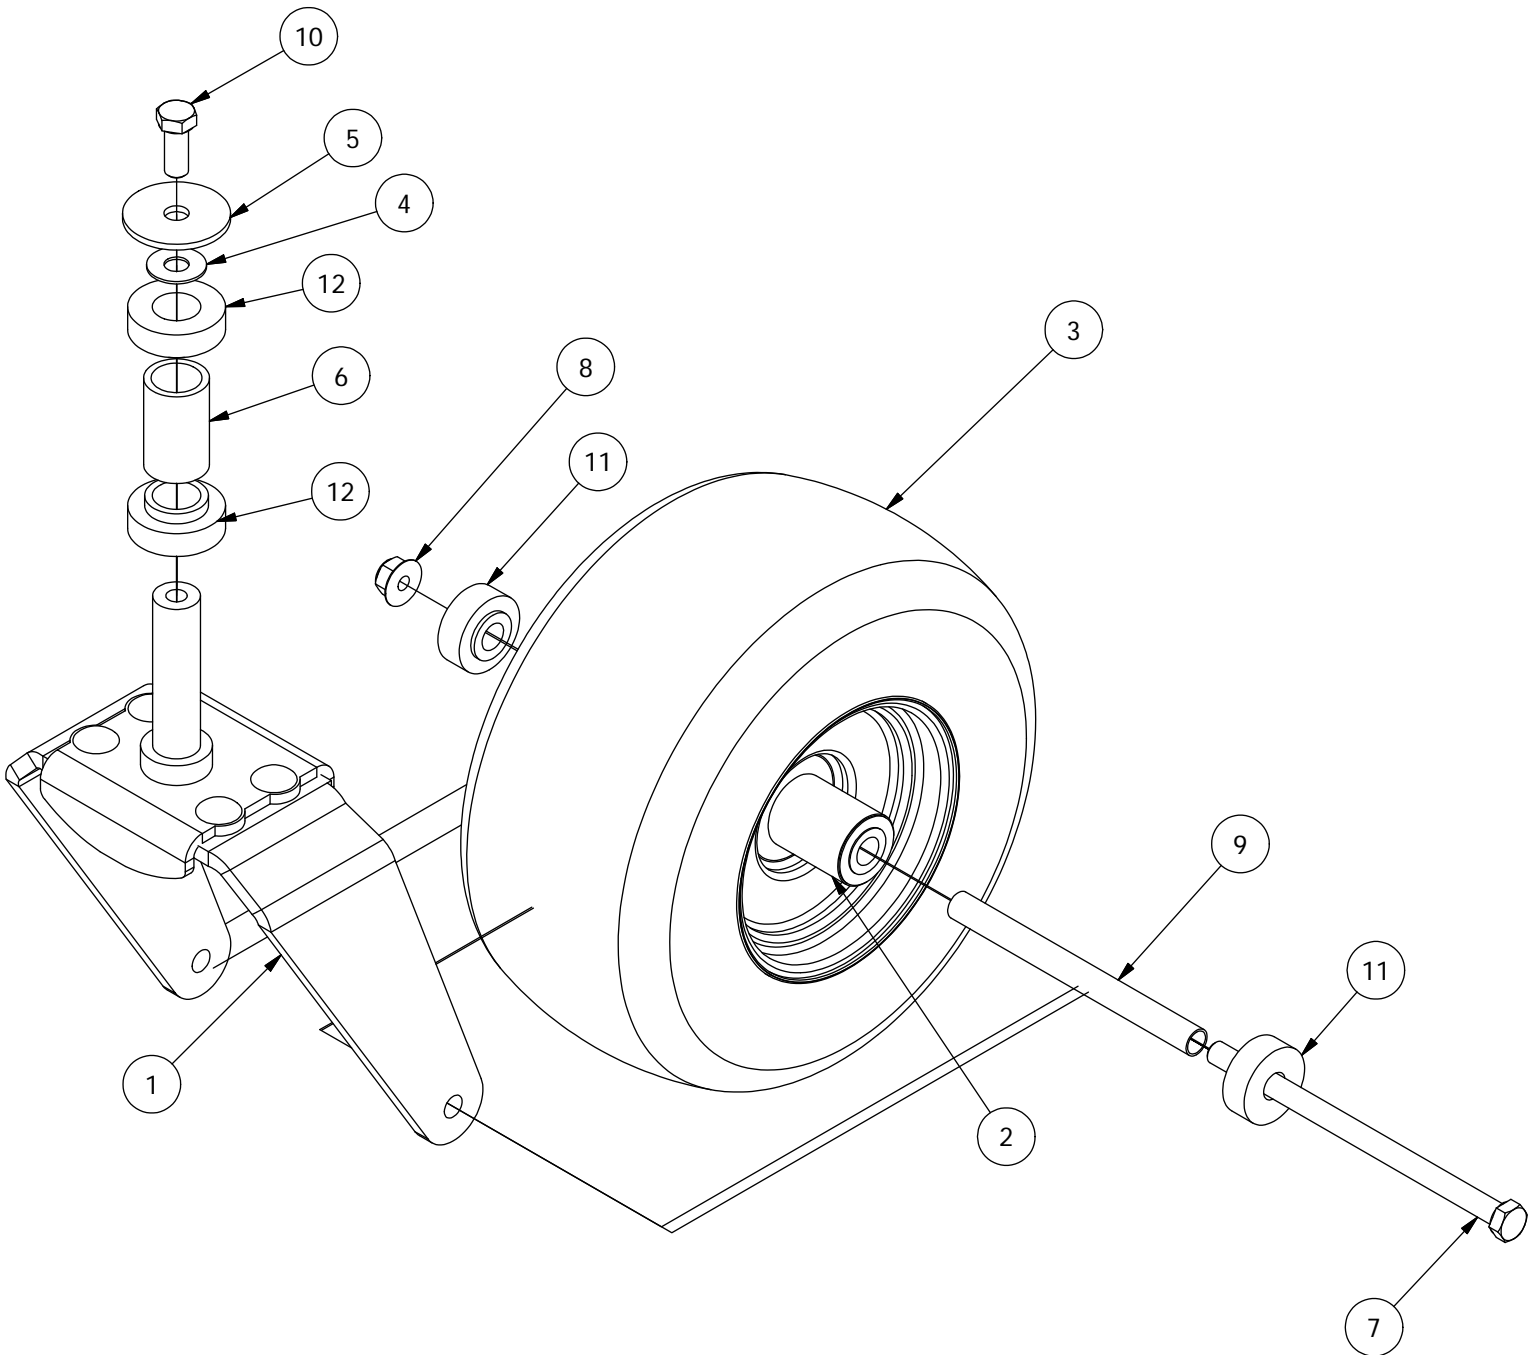

Spartan Mower
Parts Manual RT

Revision Date 4-24-17

TABLE OF CONTENTS

Front Fork Assembly.....	3
Brake and Floor Board assembly.....	4-5
Height Indicator Assembly.....	6-7
Actuator Assembly	8
Battery and Seat Suspension Assembly.....	9-10
Drive Arm Assemblies.....	11-12
Seat Frame and Pump Idler Assemblies.....	13-14
Gas Tank Assembly.....	15-16
Transmission Assembly.....	17-18
ZT740 & KT740 Kohler Engine Assembly.....	19
B&S 810CC, 27 HP & B&S 724CC, 25 HP.....	20
Kohler EFI Assembly.....	21
B&S 32 HP/36HP Vanguard Series Engine.....	22
54" Deck Assembly-1.....	23-24
54" Deck Assembly-2.....	25-26
61" Deck Assembly-1.....	27-28
61" Deck Assembly-2.....	29-30
72" Deck Assembly-1.....	31-32
72" Deck Assembly-2.....	33-34
Deck Spindle Assembly.....	35
Decals.....	36-37

Front Fork Assembly			
ITEM	QTY	PART NUMBER	DESCRIPTION
1	1	490-0001-00	Mower Front Fork Assembly
2	1	422-0002-00	Mower Front Caster Wheel
3	1	422-0020-00	Mower Front Caster Tire
4	1	419-0002-00	1/2 FENDER WASHER 1-1/4" OD ZINC
5	1	426-0006-00	Mower Caster Shaft Washer
6	1	425-0011-00	Mower Bearing Retainer Spacer
7	1	418-0003-00	1/2-13 X 8-1/2 HEX C/S GR 5 ZINC YELLOW
8	1	413-0002-00	1/2-13 NYLON INSERT FLANGE LOCKNUT ZC YELLOW
9	1	425-0010-00	Mower Caster Fork Wheel Spacer
10	1	418-0006-00	1/2-20 X 1-1/4 HEX C/S GR 5 ZINC
11	2	410-0014-00	Mower Caster Wheel Bearing
12	2	410-0006-00	Mower Caster Shaft Bearing