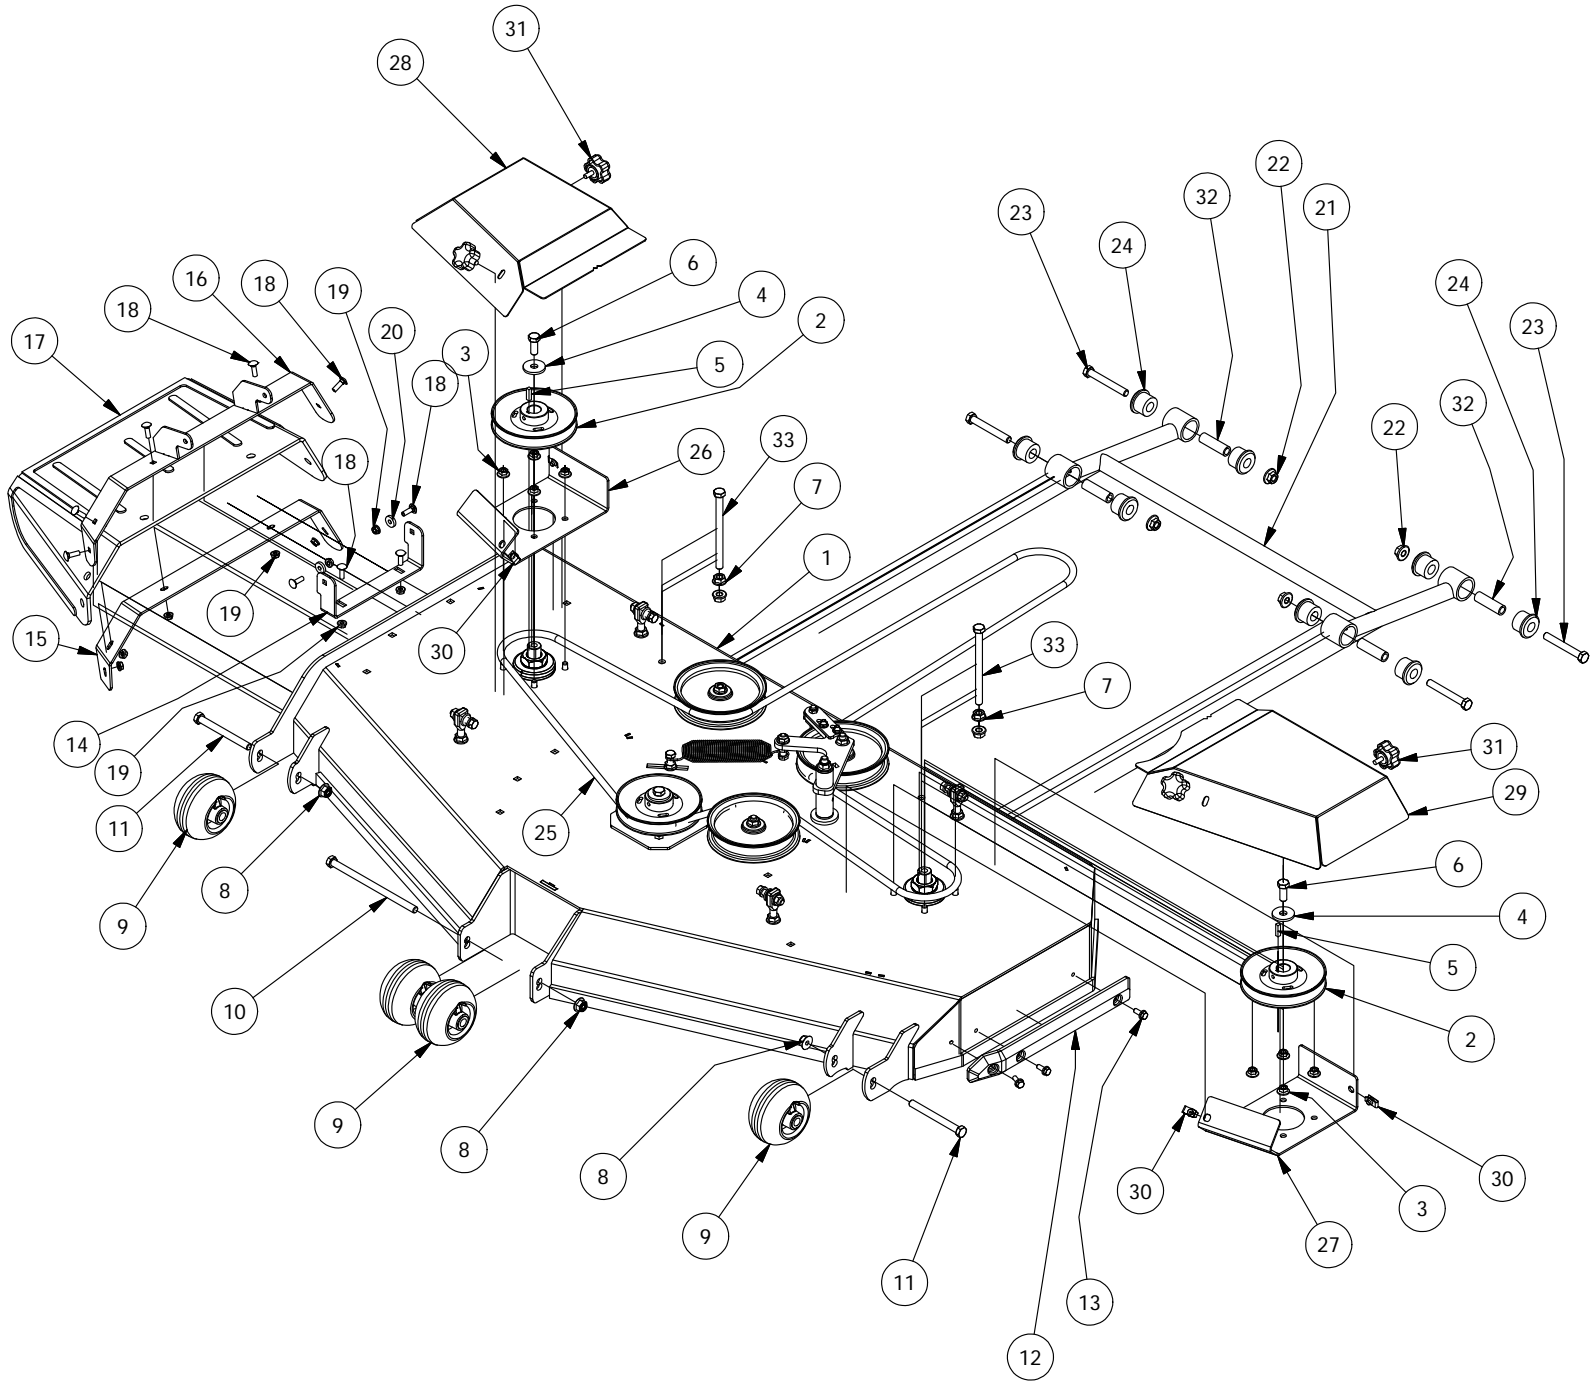

61" Deck Assembly-1

61" Deck Assembly-1			
ITEM	QTY	PART NUMBER	DESCRIPTION
1	1	490-0031-00	61" Mower Deck Assembly
2	3	433-0003-00	Deck Pulley 61"
3	12	418-0004-00	3/8-16 HEX FLANGE NUT W/SERR ZINC
4	3	419-0003-00	1/2" X 1-5/8 BELLEVILLE CUP WASHER ZINC YELLOW
5	3	442-0001-00	1/4 X 1 SQUARE KEY STOCK
6	3	418-0006-00	1/2-20 X 1-1/4 HEX C/S GR 5 ZINC
7	12	413-0005-00	1/2-13 HEX FLANGE NUT W/SERR ZINC YELLOW
8	4	413-0002-00	1/2-13 NYLON INSERT FLANGE LOCKNUT ZC YELLOW
9	4	422-0001-00	Anti-Scalp Wheel
10	1	418-0015-00	1/2-13 X 8-1/2 HEX C/S GR 2 ZINC YELLOW
11	2	418-0016-00	1/2-13 X 5 HEX C/S GR 2 ZINC YELLOW
12	1	429-0001-00	Mower Nylon Deck Guard
13	3	418-0049-00	5/16-18 X 3/4 IND HWH TRI LOB ZINC
14	1	439-0111-00	Mower Chute Mounting Bracket
15	1	439-0093-00	Mower Deck Chute Hinge Backer Bracket
16	1	490-0020-00	Mower Deck Chute Hinge Assembly
17	1	481-0003-00	Mower Rubber Discharge Chute
18	9	418-0060-00	5/16-18 X 1 CARRIAGE BOLT ZINC YELLOW
19	9	413-0027-00	5/16-18 NYLON INSERT FLANGE LOCKNUT ZC YELLOW
20	2	419-0006-00	.312 ID X .875 OD X .1875 THK F/W NYLON BLK
21	1	490-0014-00	Mower 54"/61" Deck Frame Stabilizer Assembly
22	4	413-0017-00	1/2-13 NYLON INSERT FLANGE LOCKNUT ZINC W/SERRATIONS
23	4	418-0021-00	1/2-13 X 3-3/4 HEX C/S GR 5 ZINC
24	8	732-2000-00	Large MTV A-Arm Bushing
25	1	461-0002-00	61" Mower Deck Belt, HB x 167.9" Effective Length
26	1	439-0058-00	Mower Right Pulley Cover Mounting Bracket
27	1	439-0057-00	Mower Left Pulley Cover Mounting Bracket
28	1	439-0021-00	Mower 61" Deck Right Pulley Cover
29	1	439-0020-00	Mower 61" Deck Left Pulley Cover
30	4	413-0053-00	5/16 Cage Nut
31	4	445-0001-00	Lobed Knob w/ 5/16"-18 X .750" Stud
32	4	732-2001-00	Large MTV A-Arm Bushing Sleeve
33	2	418-0044-00	1/2-13 X 6-1/2 HEX C/S GR 8 ZINC YELLOW