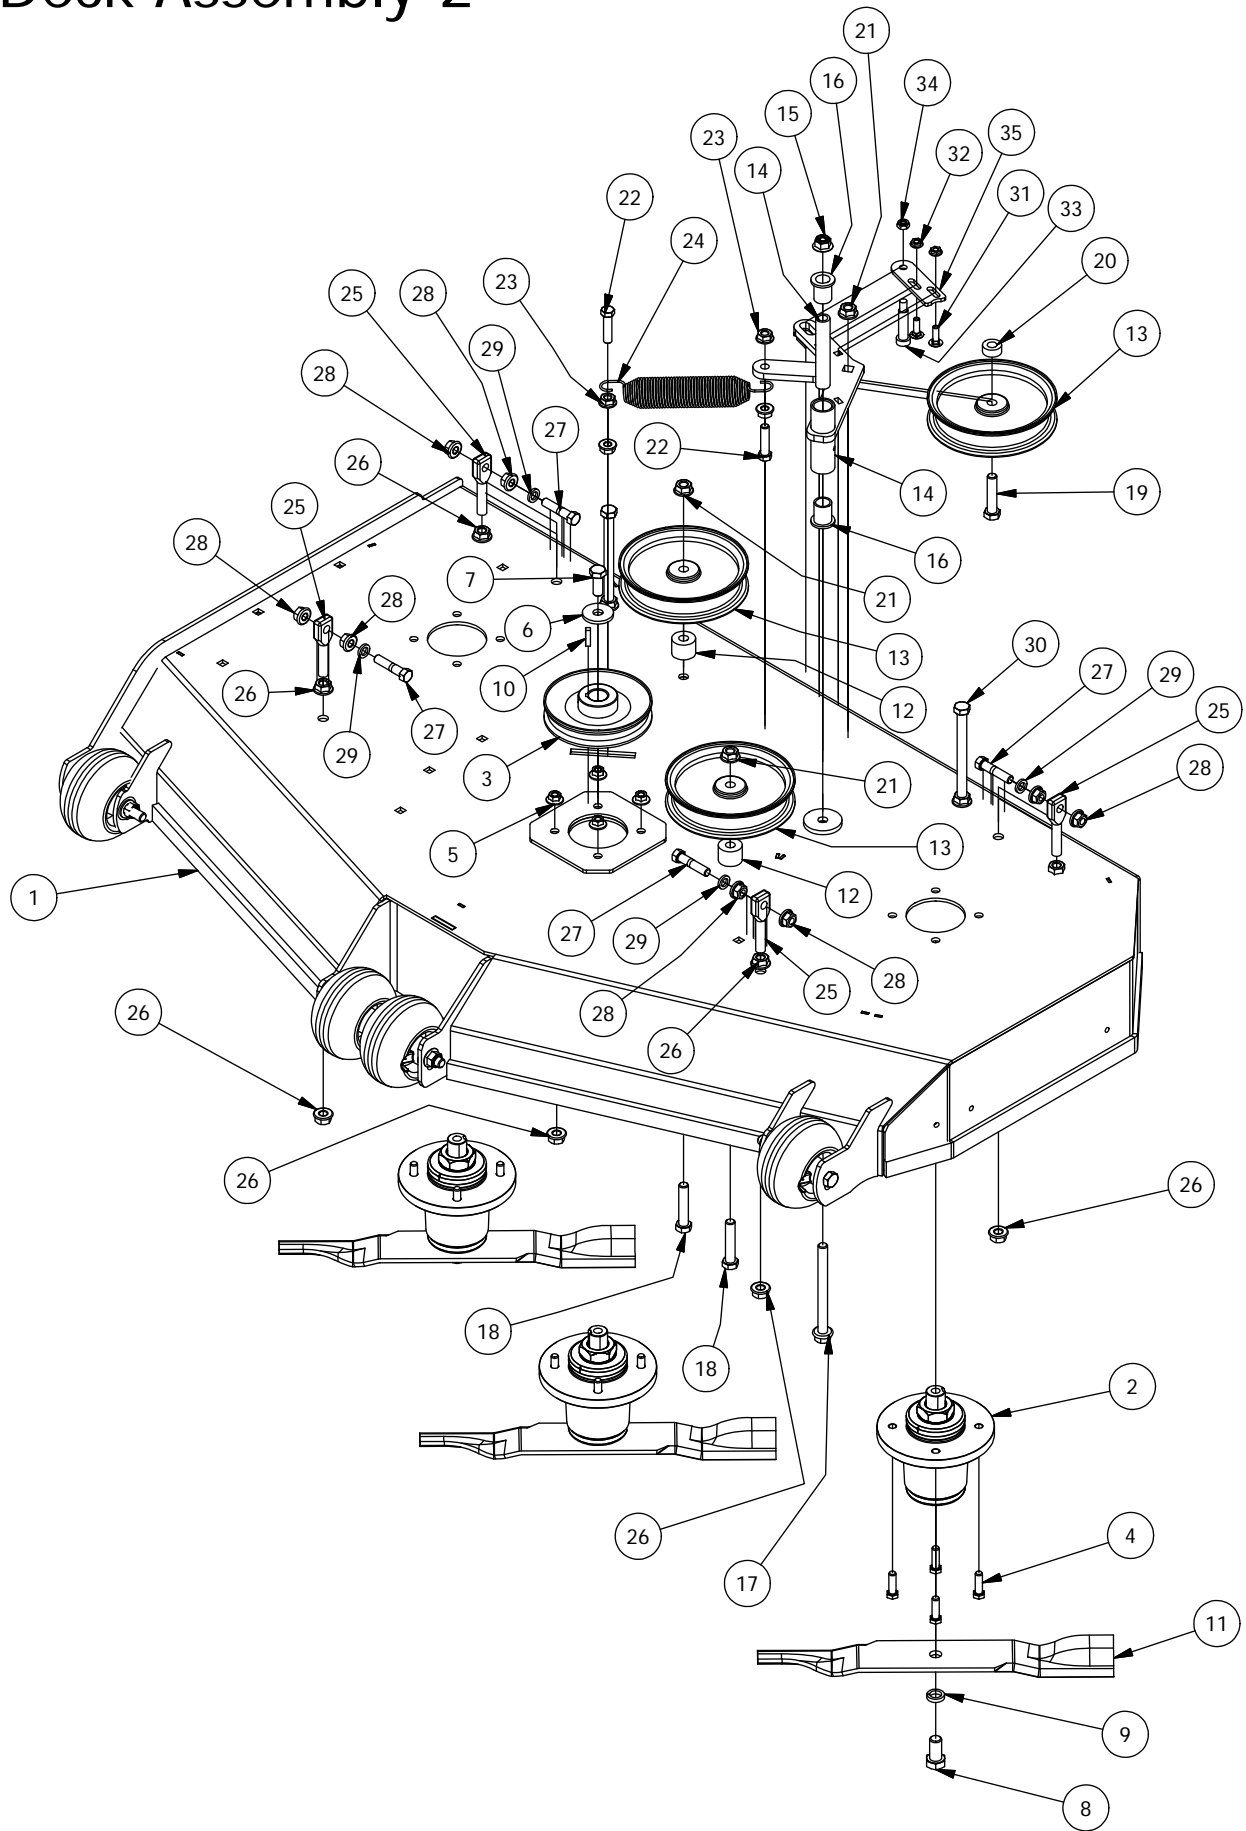

54" Deck Assembly-2

54" Deck Assembly-2

ITEM	QTY	PART NUMBER	DESCRIPTION
1	1	490-0030-00	54" Mower Deck Assembly
2	3	437-0005-00	Mower Heavy Duty Deck Spindle
3	3	433-0004-00	Deck Pulley 54"
4	12	418-0005-00	3/8-16 x 1-1/4 Hex Bolt GR5
5	12	418-0004-00	3/8-16 HEX FLANGE NUT W/SERR ZINC
6	3	419-0003-00	1/2" X 1-5/8 BELLEVILLE CUP WASHER ZINC YELLOW
7	3	418-0006-00	1/2-20 X 1-1/4 HEX C/S GR 5 ZINC
8	3	418-0007-00	5/8-18 X 1-1/4 HEX C/S GR 5 ZINC
9	3	419-0004-00	5/8 SPLIT LOCKWASHER ZINC
10	3	442-0001-00	1/4 X 1 SQUARE KEY STOCK
11	3	438-0001-00	54" Mower Deck Blade
12	2	425-0002-00	Mower Deck Idler Spacer
13	3	433-0007-00	Mower 6-3/4" Deck Idler Pulley
14	1	490-0019-00	Mower Deck Idler Pulley Arm Assembly
15	4	413-0002-00	1/2-13 NYLON INSERT FLANGE LOCKNUT ZC YELLOW
16	2	410-0007-00	3/4" ID X 15/16" OD X 1-1/8" LENGTH FLANGE BUSHING
17	1	418-0009-00	1/2-13 X 5-1/2 HEX FLANGE BOLT GR 8 ZY
18	2	418-0014-00	1/2-13 X 2-1/2 HEX FLANGE BOLT GR 8 ZC YELLOW
19	1	418-0012-00	1/2-13 X 2-1/4 HEX C/S GR 5 ZINC
20	1	425-0007-00	Mower IDLER PULLEY SPACER
21	3	413-0010-00	1/2-13 HEX FLANGE NUT W/SERR ZINC
22	2	418-0011-00	7/16-14 X 1-3/4 HEX C/S GR 2 ZINC (NOT A/T)
23	4	413-0001-00	7/16-14 HEX FLANGE NUT W/SERR ZINC
24	1	434-0005-00	Deck/pump idler spring
25	4	448-0001-00	Mowre Deck height adjustment Stud
26	12	413-0005-00	1/2-13 HEX FLANGE NUT W/SERR ZINC YELLOW
27	4	418-0046-00	7/16-14 X 2 HEX C/S GR 5 ZINC YELLOW
28	8	413-0011-00	7/16-14 HEX FLANGE NUT W/SERR ZINC YELLOW
29	4	419-0010-00	.443 ID X .750 OD X .125 THK NYLON BLACK
30	2	418-0044-00	1/2-13 X 6-1/2 HEX C/S GR 8 ZINC YELLOW
31	2	418-0010-00	5/16-18 X 1 CARRIAGE BOLT ZINC
32	2	413-0006-00	5/16-18 HEX FLANGE NUT W/SERR ZINC
33	1	618-6064-00	12"X1-3/4" Shoulder Bolt
34	1	613-2004-00	3/8"-16 Nyloc Jam Nut
35	1	439-0257-00	Deck Idler Pulley Belt Retainer Brkt