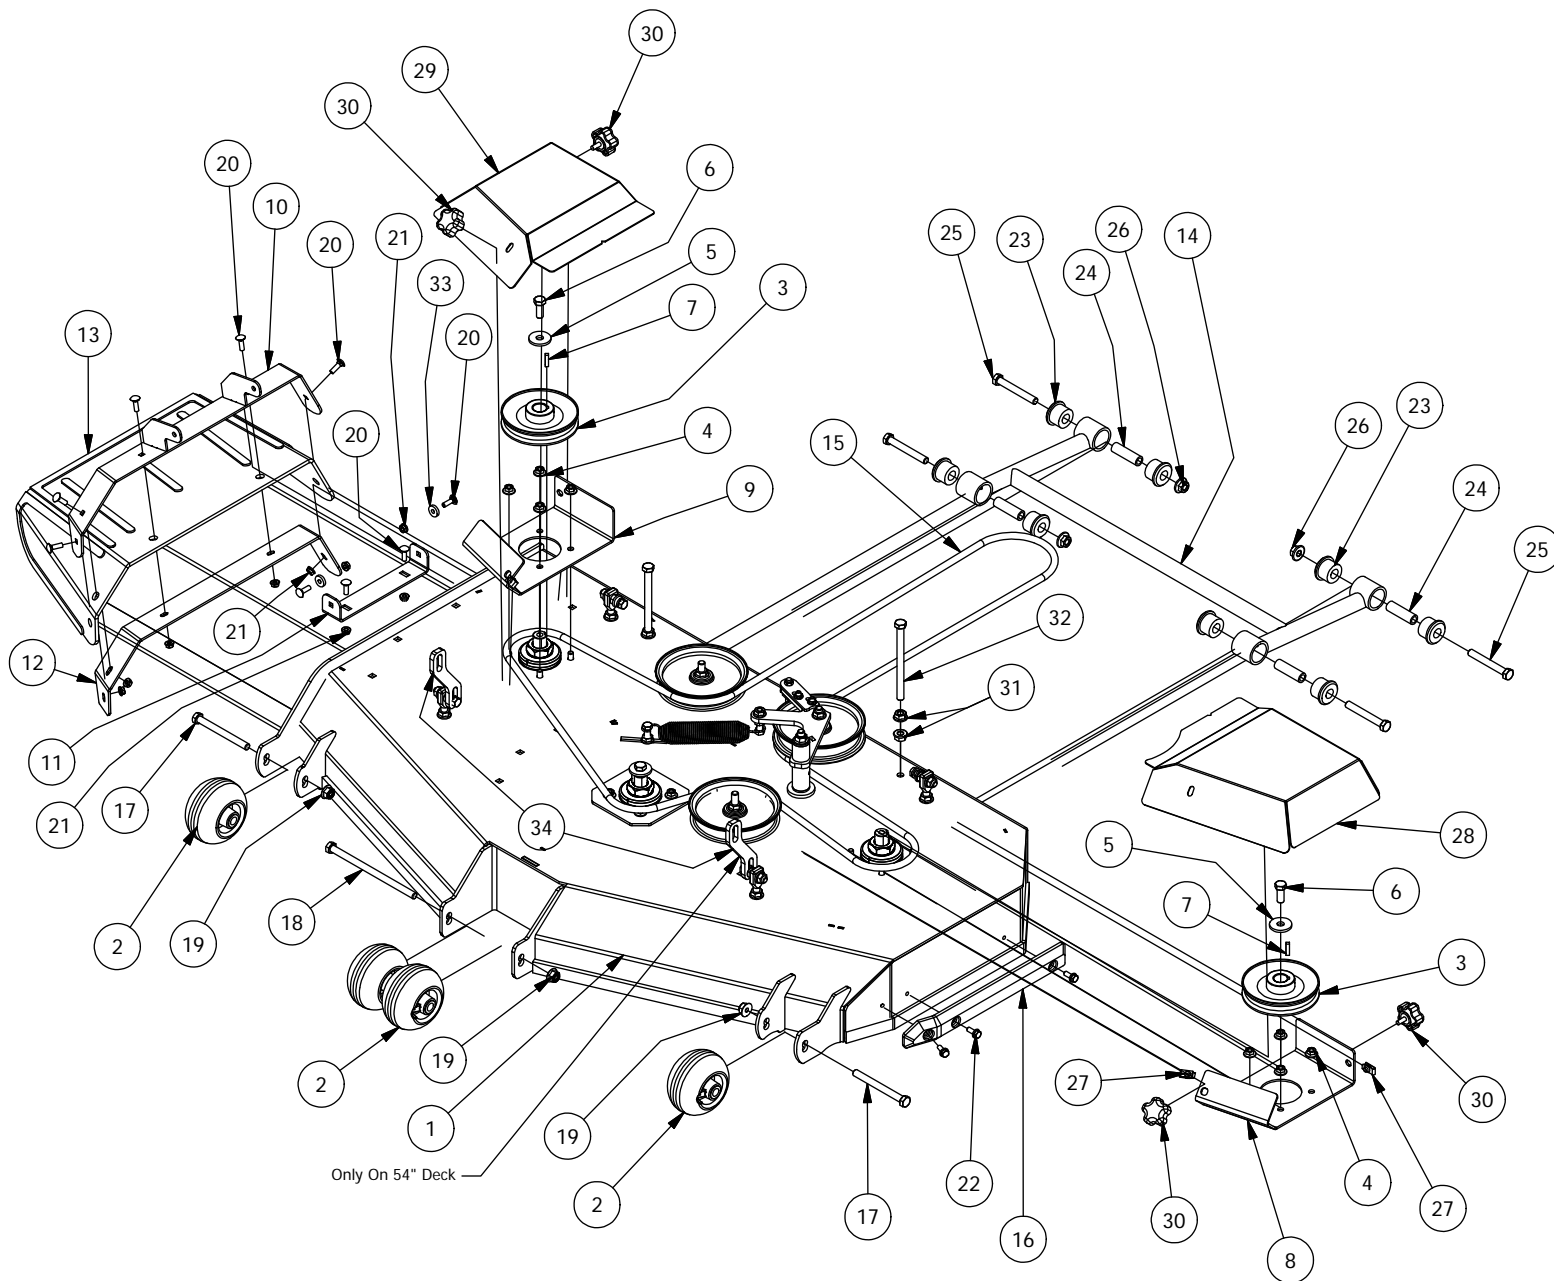

54" Deck Assembly-1

54" Deck Assembly-1

ITEM	QTY	PART NUMBER	DESCRIPTION
1	1	490-0030-00	54" Mower Deck Assembly
2	4	422-0001-00	Anti-Scalp Wheel
3	3	433-0004-00	Deck Pulley 54"
4	12	418-0004-00	3/8-16 HEX FLANGE NUT W/SERR ZINC
5	3	419-0003-00	1/2" X 1-5/8 BELLEVILLE CUP WASHER ZINC YELLOW
6	3	418-0006-00	1/2-20 X 1-1/4 HEX C/S GR 5 ZINC
7	3	442-0001-00	1/4 X 1 SQUARE KEY STOCK
8	1	439-0057-00	Mower Left Pulley Cover Mounting Bracket
9	1	439-0058-00	Mower Right Pulley Cover Mounting Bracket
10	1	490-0020-00	Mower Deck Chute Hinge Assembly
11	1	439-0090-00	Mower Chute Mounting Bracket
12	1	439-0093-00	Mower Deck Chute Hinge Backer Bracket
13	1	481-0003-00	Mower Rubber Discharge Chute
14	1	490-0014-00	Mower 54"/61" Deck Frame Stabilizer Assembly
15	1	461-0001-00	54" Mower Deck Belt, HB x 153.5" Effective Length
16	1	429-0001-00	Mower Nylon Deck Guard
17	2	418-0016-00	1/2-13 X 5 HEX C/S GR 2 ZINC YELLOW
18	1	418-0015-00	1/2-13 X 8-1/2 HEX C/S GR 2 ZINC YELLOW
19	4	413-0002-00	1/2-13 NYLON INSERT FLANGE LOCKNUT ZC YELLOW
20	9	418-0060-00	5/16-18 X 1 CARRIAGE BOLT ZINC YELLOW
21	9	413-0027-00	5/16-18 NYLON INSERT FLANGE LOCKNUT ZC YELLOW
22	3	418-0049-00	5/16-18 X 3/4 IND HWH TRI LOB ZINC
23	8	732-2000-00	Large MTV A-Arm Bushing
24	4	732-2001-00	Large MTV A-Arm Bushing Sleeve
25	4	418-0021-00	1/2-13 X 3-3/4 HEX C/S GR 5 ZINC
26	4	413-0017-00	1/2-13 NYLON INSERT FLANGE LOCKNUT ZINC W/SERRATIONS
27	4	413-0053-00	5/16 Cage Nut
28	1	439-0091-00	Mower 54" Deck Left Pulley Cover
29	1	439-0092-00	Mower 54" Deck Right Pulley Cover
30	4	445-0001-00	Lobed Knob w/ 5/16"-18 X .750" Stud
31	12	413-0005-00	1/2-13 HEX FLANGE NUT W/SERR ZINC YELLOW
32	2	418-0044-00	1/2-13 X 6-1/2 HEX C/S GR 8 ZINC YELLOW
33	2	419-0006-00	.312 ID X .875 OD X .1875 THK F/W NYLON BLK
34	2	435-0010-00	Mower 54" Deck Front Height Arm Connecting Link