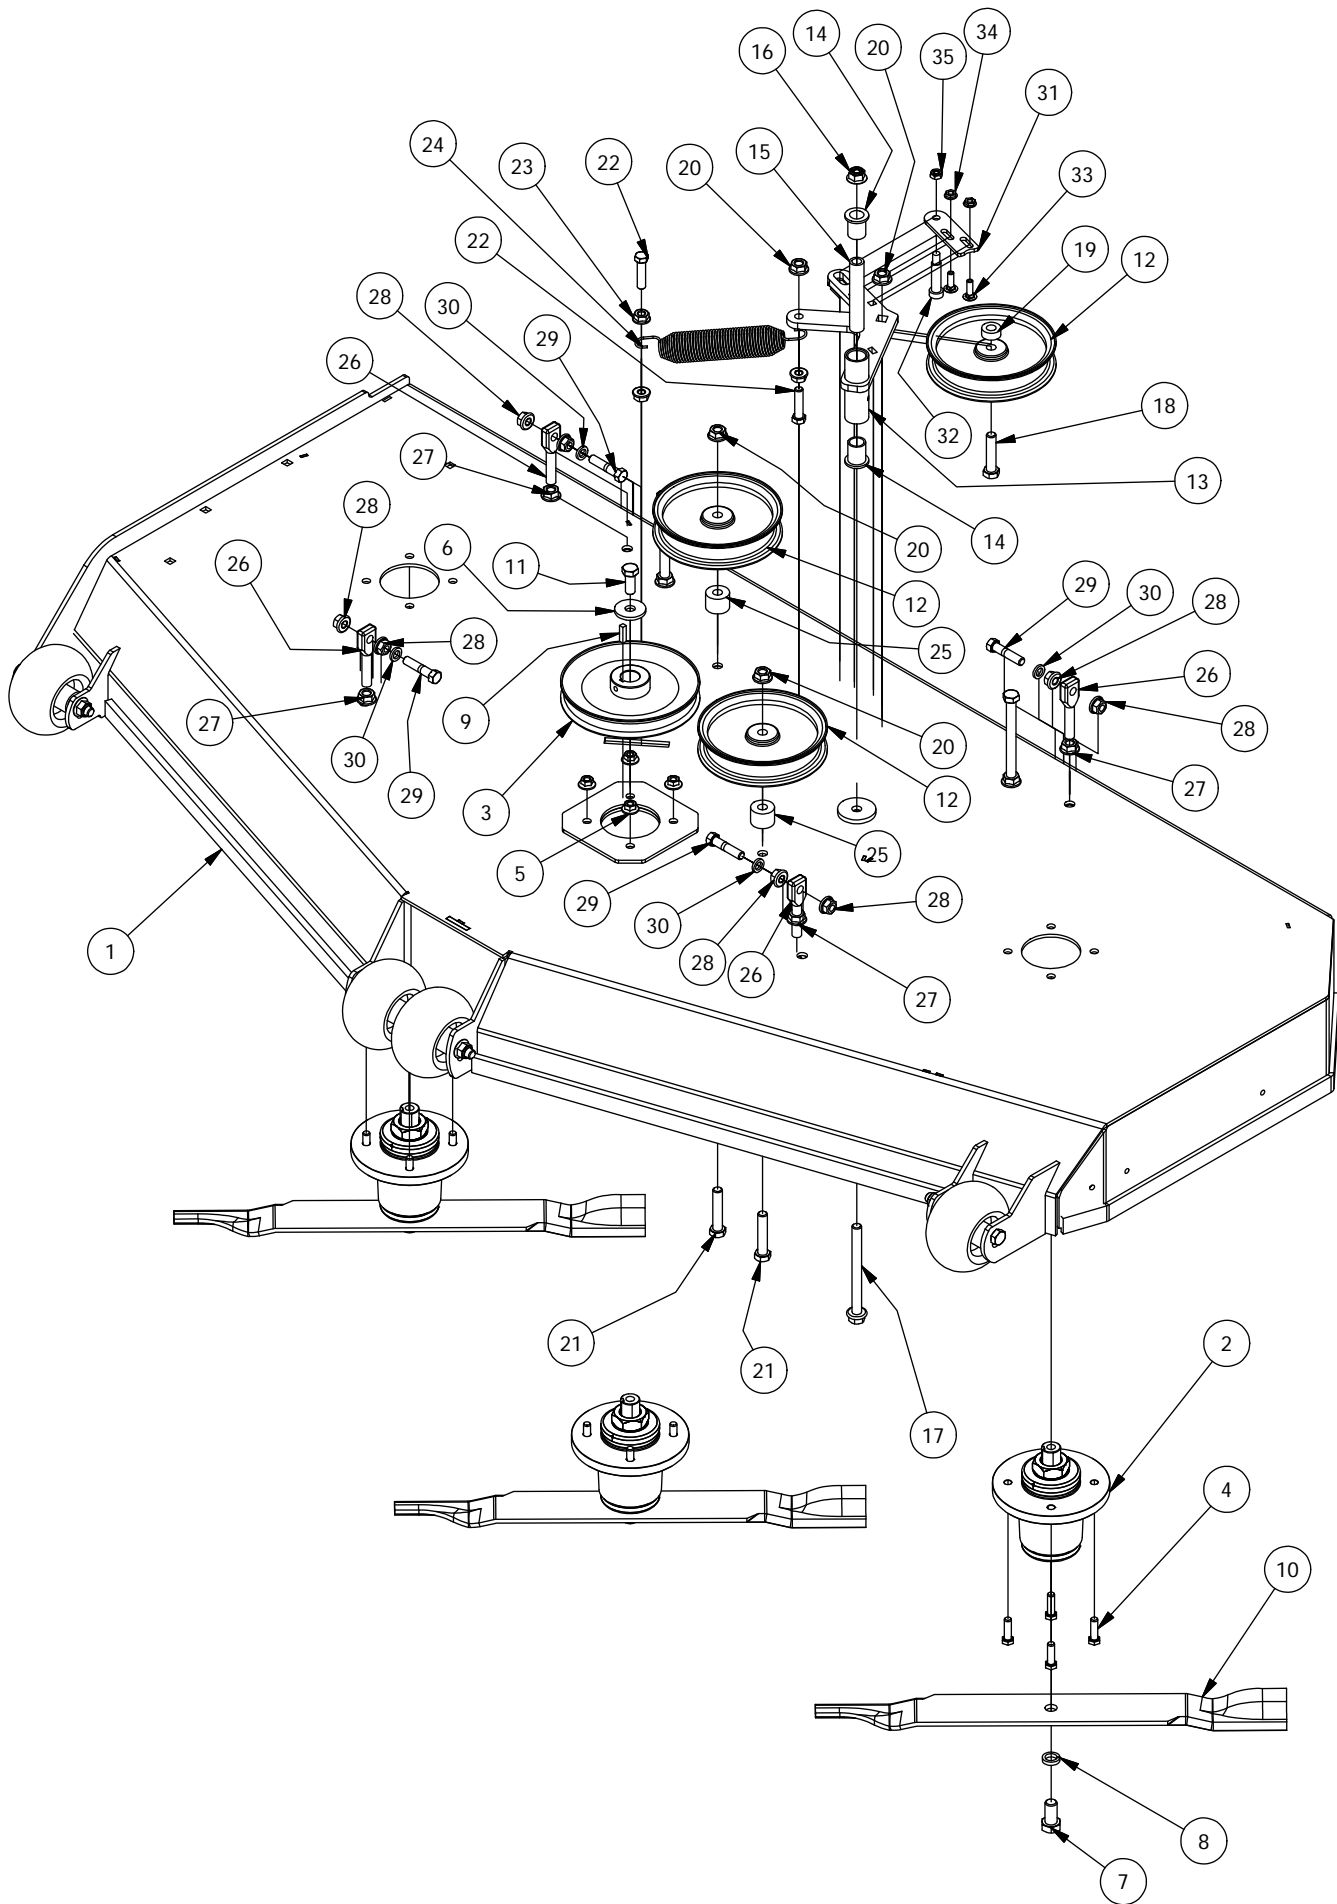

72" Deck Assembly-2

72" Deck Assembly-2			
ITEM	QTY	PART NUMBER	DESCRIPTION
1	1	490-0032-00	72" Mower Deck Assembly
2	3	437-0005-00	Mower Heavy Duty Deck Spindle
3	3	433-0005-00	Deck Pulley 72"
4	12	418-0005-00	3/8-16 x 1-1/4 Hex Bolt GR5
5	12	418-0004-00	3/8-16 HEX FLANGE NUT W/SERR ZINC
6	3	419-0003-00	1/2" X 1-5/8 BELLEVILLE CUP WASHER ZINC YELLOW
7	3	418-0007-00	5/8-18 X 1-1/4 HEX C/S GR 5 ZINC
8	3	419-0004-00	5/8 SPLIT LOCKWASHER ZINC
9	3	442-0001-00	1/4 X 1 SQUARE KEY STOCK
10	3	438-0003-00	72" Mower Deck Blade
11	1	418-0006-00	1/2-20 X 1-1/4 HEX C/S GR 5 ZINC
12	3	433-0007-00	Mower 6-3/4" Deck Idler Pulley
13	1	425-0005-00	Mower Idler Spacer
14	2	410-0007-00	3/4" ID X 15/16" OD X 1-1/8" LENGTH FLANGE BUSHING
15	1	425-0006-00	Mower Inner Idler Spacer
16	4	413-0002-00	1/2-13 NYLON INSERT FLANGE LOCKNUT ZC YELLOW
17	1	418-0009-00	1/2-13 X 5-1/2 HEX FLANGE BOLT GR 8 ZY
18	1	418-0012-00	1/2-13 X 2-1/4 HEX C/S GR 5 ZINC
19	1	425-0007-00	Mower IDLER PULLEY SPACER
20	4	413-0010-00	1/2-13 HEX FLANGE NUT W/SERR ZINC
21	2	418-0014-00	1/2-13 X 2-1/2 HEX FLANGE BOLT GR 8 ZC YELLOW
22	2	418-0011-00	7/16-14 X 1-3/4 HEX C/S GR 2 ZINC (NOT A/T)
23	3	413-0001-00	7/16-14 HEX FLANGE NUT W/SERR ZINC
24	1	434-0005-00	Deck/pump idler spring
25	2	425-0002-00	Mower Deck Idler Spacer
26	4	448-0001-00	Mowre Deck height adjustment Stud
27	12	413-0005-00	1/2-13 HEX FLANGE NUT W/SERR ZINC YELLOW
28	8	413-0011-00	7/16-14 HEX FLANGE NUT W/SERR ZINC YELLOW
29	4	418-0046-00	7/16-14 X 2 HEX C/S GR 5 ZINC YELLOW
30	4	419-0010-00	.443 ID X .750 OD X .125 THK NYLON BLACK
31	1	439-0257-00	Deck Idler Pulley Belt Retainer Brkt
32	1	618-6064-00	12"X1-3/4" Shoulder Bolt
33	2	418-0010-00	5/16-18 X 1 CARRIAGE BOLT ZINC
34	2	413-0006-00	5/16-18 HEX FLANGE NUT W/SERR ZINC
35	1	613-2004-00	3/8"-16 Nyloc Jam Nut