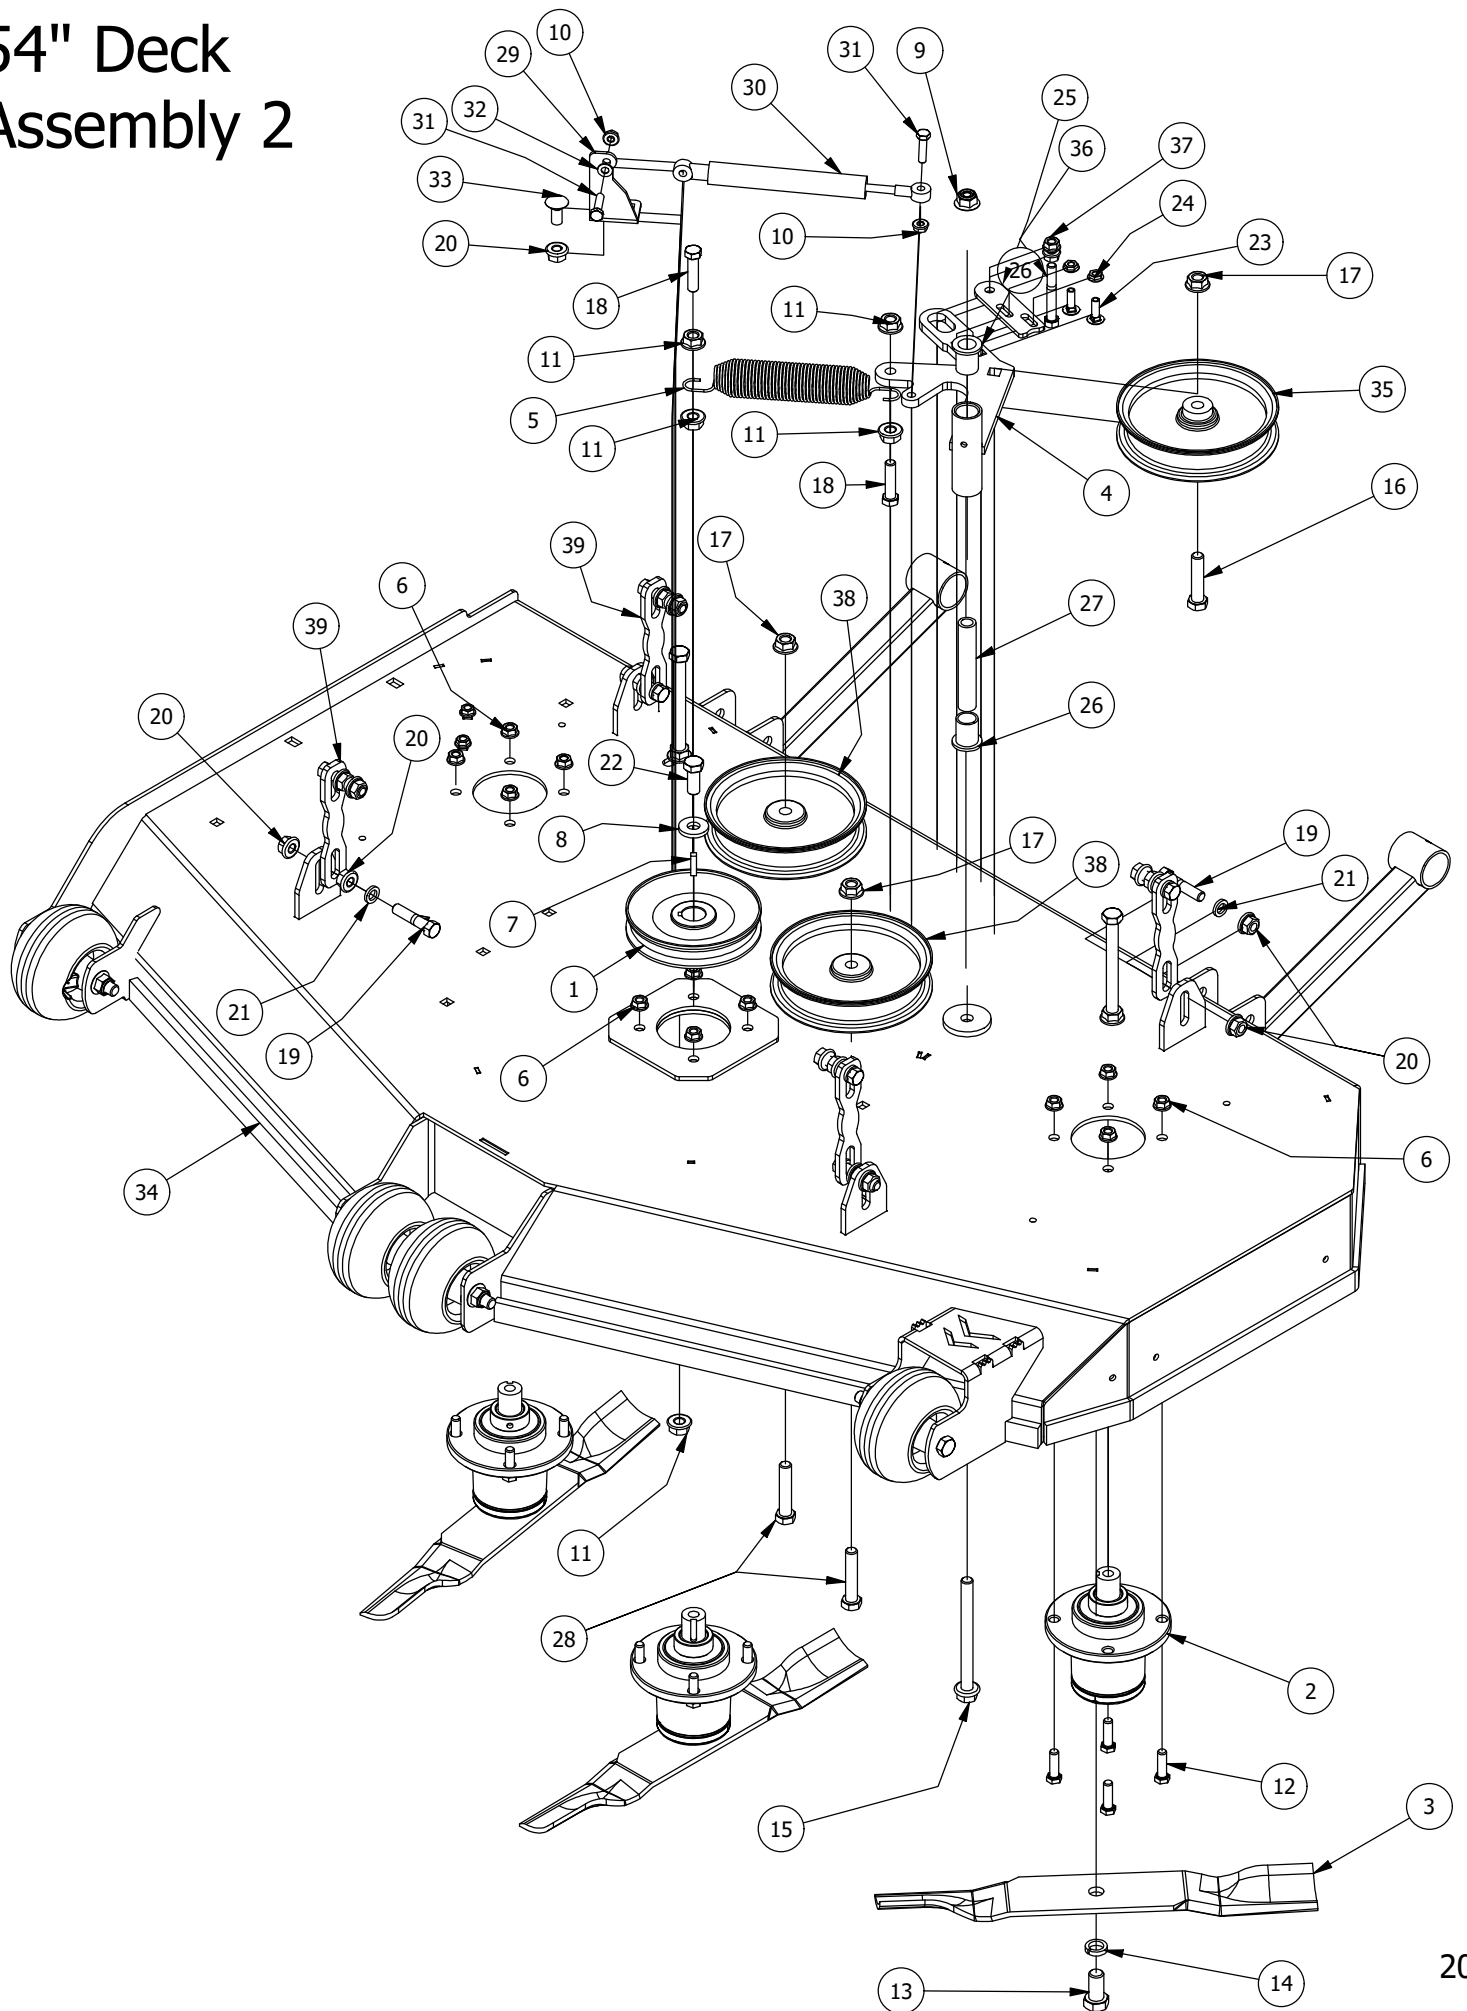

54" Deck Assembly 2

54" Deck Assembly 2			
ITEM	QTY	PART NUMBER	DESCRIPTION
1	3	433-0004-00	Deck Pulley 54"
2	3	437-0006-00	RZ Mower Deck Spindle Assy
3	3	438-0001-00	54" Mower Deck Blade
4	1	490-0019-00	Mower Deck Idler Pulley Arm Assembly
5	1	434-0007-00	2019 Mower Deck Spring
6	12	413-0004-00	3/8-16 HEX FLANGE NUT W/SERR ZINC
7	3	442-0001-00	1/4 X 1 SQUARE KEY STOCK
8	3	419-0003-00	1/2 FENDER WASHER 1-1/4" OD ZINC
9	4	413-0002-00	1/2-13 NYLON INSERT FLANGE LOCKNUT ZC YELLOW
10	2	413-0027-00	5/16-18 NYLON INSERT FLANGE LOCKNUT ZC YELLOW
11	8	413-0005-00	1/2-13 HEX FLANGE NUT W/SERR ZINC YELLOW
12	12	418-0005-00	3/8-16 x 1-1/4 Hex Bolt GR5
13	3	418-0007-00	5/8-18 X 1-1/4 HEX C/S GR 5 ZINC
14	3	419-0004-00	5/8 SPLIT LOCKWASHER ZINC
15	1	418-0009-00	1/2-13 X 5-1/2 HEX FLANGE BOLT GR 8 ZY
16	1	418-0012-00	1/2-13 X 2-1/4 HEX C/S GR 5 ZINC
17	3	413-0010-00	1/2-13 HEX FLANGE NUT W/SERR ZINC
18	2	418-0011-00	7/16-14X 1-3/4 HEX C/S GR5 ZINC Yellow
19	8	418-0046-00	7/16-14 X 2 HEX C/S GR 5 ZINC YELLOW
20	17	413-0011-00	7/16-14 HEX FLANGE NUT W/SERR ZINC YELLOW
21	8	419-0010-00	.443 ID X .750 OD X .125 THK NYLON BLACK
22	3	418-0006-00	1/2-20 X 1-1/4 HEX C/S GR 5 ZINC
23	2	418-0010-00	5/16-18 X 1 CARRIAGE BOLT ZC/YEL
24	2	413-0006-00	5/16-18 HEX FLANGE NUT W/SERR ZINC
25	1	439-0257-00	Deck Idler Pulley Belt Retainer Brkt
26	2	410-0007-00	3/4" ID X 15/16" OD X 1-1/8" LENGTH FLANGE BUSHING
27	1	425-0006-00	Mower Inner Idler Spacer
28	2	418-0014-00	1/2-13 X 2-1/2 HEX FLANGE BOLT GR 8 ZC YELLOW
29	1	439-0335-00	Deck Belt Idler Damper Mounting Bracket
30	1	434-0009-00	Idler Gas Spring
31	2	418-0109-00	5/16- 18 x 1 1/4 Hex C/S (GR.8) ZC/Yel
32	1	419-0016-00	5/16" ID X 5/8" OD X 1/16" THK BRONZE WASHER
33	1	418-0017-00	7/16-14 X 1 CARRIAGE BOLT ZINC
34	1	490-0064-00	2020 54" RZ Deck Assembly
35	1	433-0014-00	6-3/4" Idler Pulley, 7/16" Spacer Assembly
36	1	618-2078-00	3/8-16 x 2-3/4 Hex C/S GR2 Zinc
37	2	413-0020-00	3/8-16 HEX FLANGE NUT W/SERR ZINC YELLOW
38	2	433-0015-00	6-3/4" Idler Pulley, 15/16" Spacer Assembly
39	4	435-0013-00	RZ Mower Deck Actuator Connecting Link