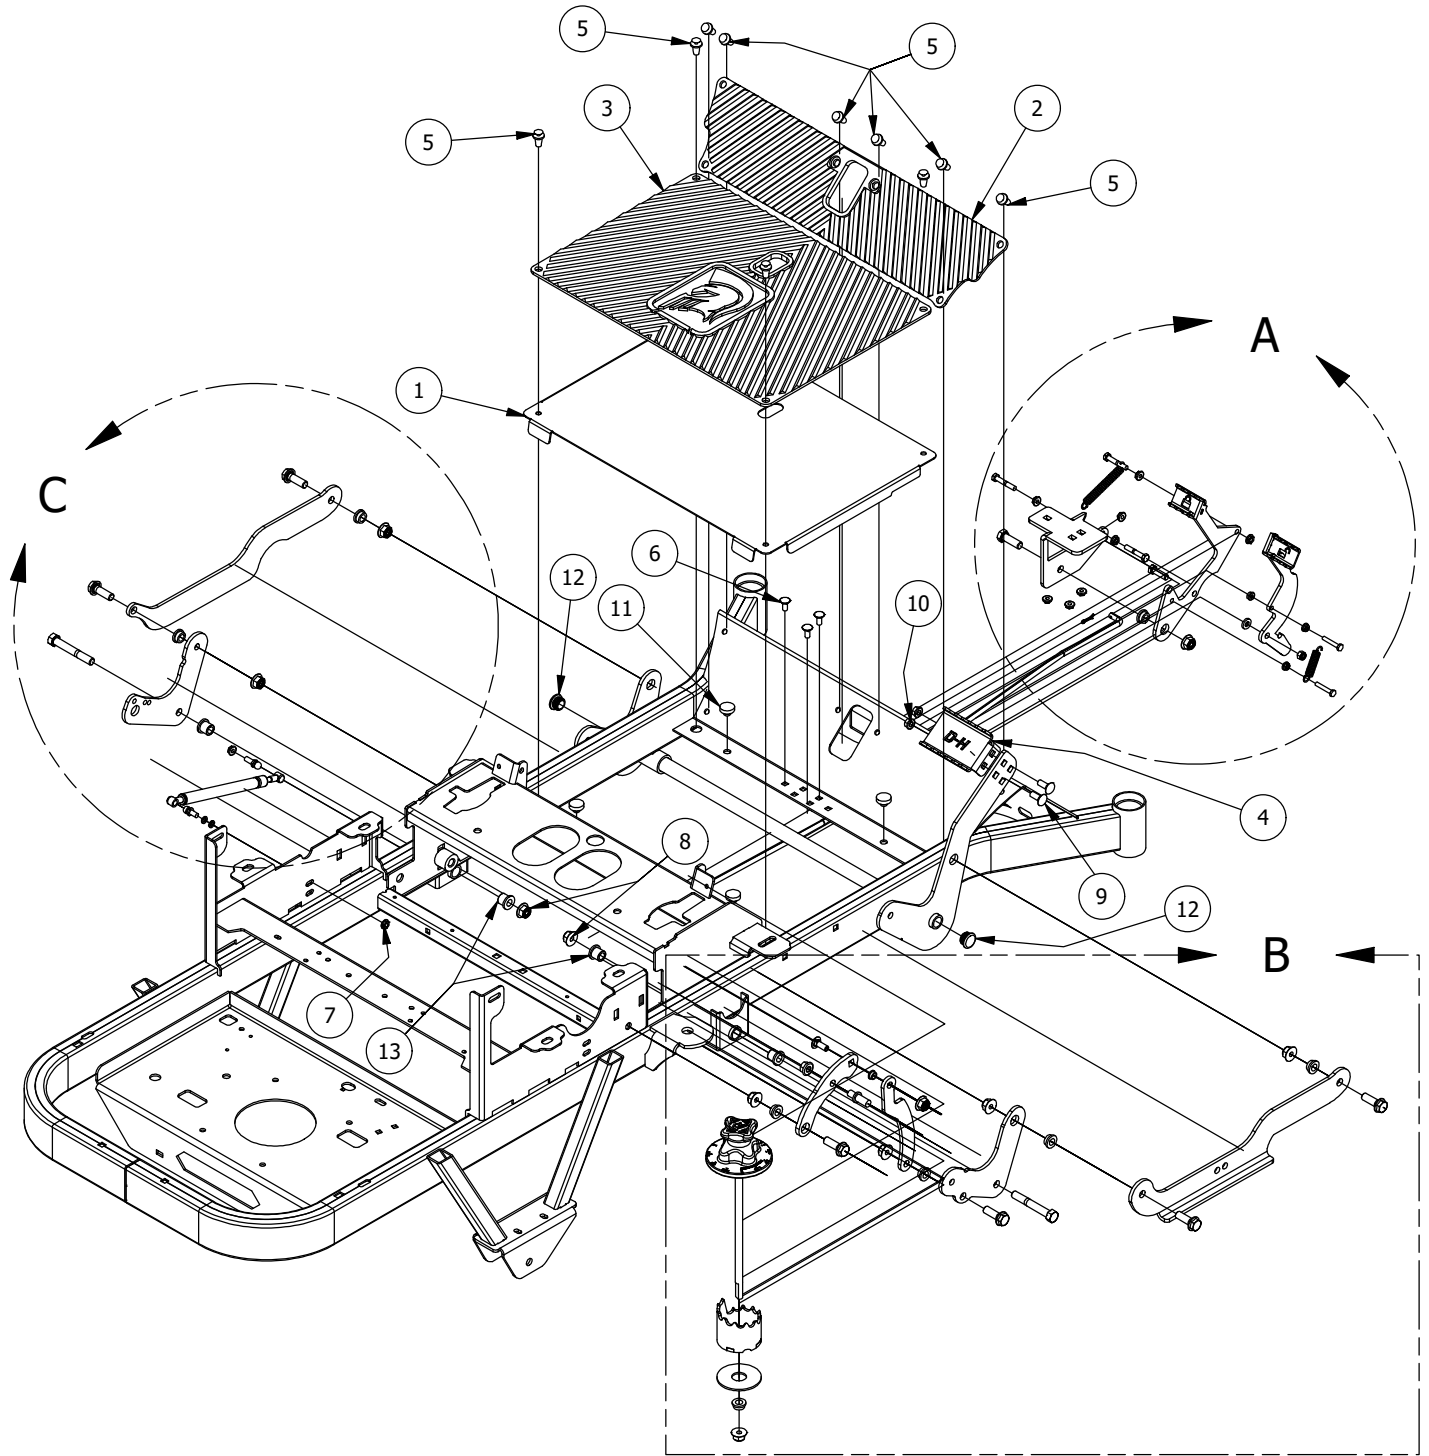

RZ Pro Parts Manual

2021

Table of Contents

Front Fork Assembly	3
Brake, Floorboard, and Height Indicator Assembly	4-7
Seat & Battery Assembly	8-9
Drive Arm Assemblies	10-11
Gas Tank Assembly	12-13
Transmission Assembly	14-15
Clutch & Idler Pulley Assembly	16-17
54" Deck Assembly	18-21
61" Deck Assembly	22-25
Deck Chute Assembly	26
Spindle Assembly	27
Kawasaki FR691 Engine Assembly	28
Kawasaki FT730 Engine Assembly	29
Briggs and Stratton 25 HP Engine Assembly	30
Decals	31

PARTS LIST			
ITEM	QTY	PART NUMBER	DESCRIPTION
1	1	418-0002-00	1/2-20 X 1-1/4 HEX FLANGE BOLT GR 8 ZC YELLOW
2	1	426-0006-00	Mower Caster Shaft Washer
3	1	419-0025-00	Front Fork Caster Top Washer
4	1	490-0046-00	RZ Caster Fork Assembly
5	1	419-0003-00	1/2 FENDER WASHER 1-1/4" OD ZINC
6	1	425-0011-00	Caster Fork Shaft Bearing Spacer
7	2	410-0006-00	1" INSERT BEARING
8	1	418-0003-00	1/2-13 X 8-1/2 HEX C/S GR 5 ZINC YELLOW
9	1	413-0002-00	1/2-13 NYLON INSERT FLANGE NUT ZINC YELLOW
10	1	422-0027-00	RZ/RT Pro Front Tire Assembly-Smooth Tread
11	2	410-0014-00	Mower Caster Wheel Bearing
12	1	425-0010-00	Mower Caster Fork Wheel Spacer
13	1	437-0028-00	2021 Mower Caster Shaft
14	2	413-0063-00	1"-8 FIN HEX JAM NUT ZC
15	1	419-0024-00	1" L/W MED SPLIT ZC

Brake, Floorboard, and Height Indicator Assembly

Parts List

ITEM	QTY	PART NUMBER	DESCRIPTION
1	1	439-0114-00	Mower Floorboard
2	1	481-0005-00	2017 Mower Rubber Foot Rest Mat
3	1	481-0006-00	2017 Mower Logo Floor Mat
4	1	439-0059-00	Mower Deck Height Foot Pedal
5	10	414-0002-00	8MM PUSH TYPE RETAINER NYLON BLACK
6	3	418-0008-00	5/16-18 X 3/4 CARRIAGE BOLT ZINC
7	11	413-0006-00	5/16-18 HEX FLANGE NUT W/SERR ZINC
8	10	413-0002-00	1/2-13 NYLON INSERT FLANGE LOCKNUT ZC YELLOW
9	2	418-0045-00	3/8-16 X 1 Carriage Bolt Zinc Yellow
10	2	413-0020-00	3/8-16 HEX FLANGE NUT W/SERR ZINC YELLOW
11	4	429-0002-00	Push-In Rubber Bumper, Mower Floor
12	2	414-0016-00	1" Round Tube Plug
13	4	410-0068-00	.502 ID X .753 OD X .75 OAL X1 FL OD X .125 FL BUSHING