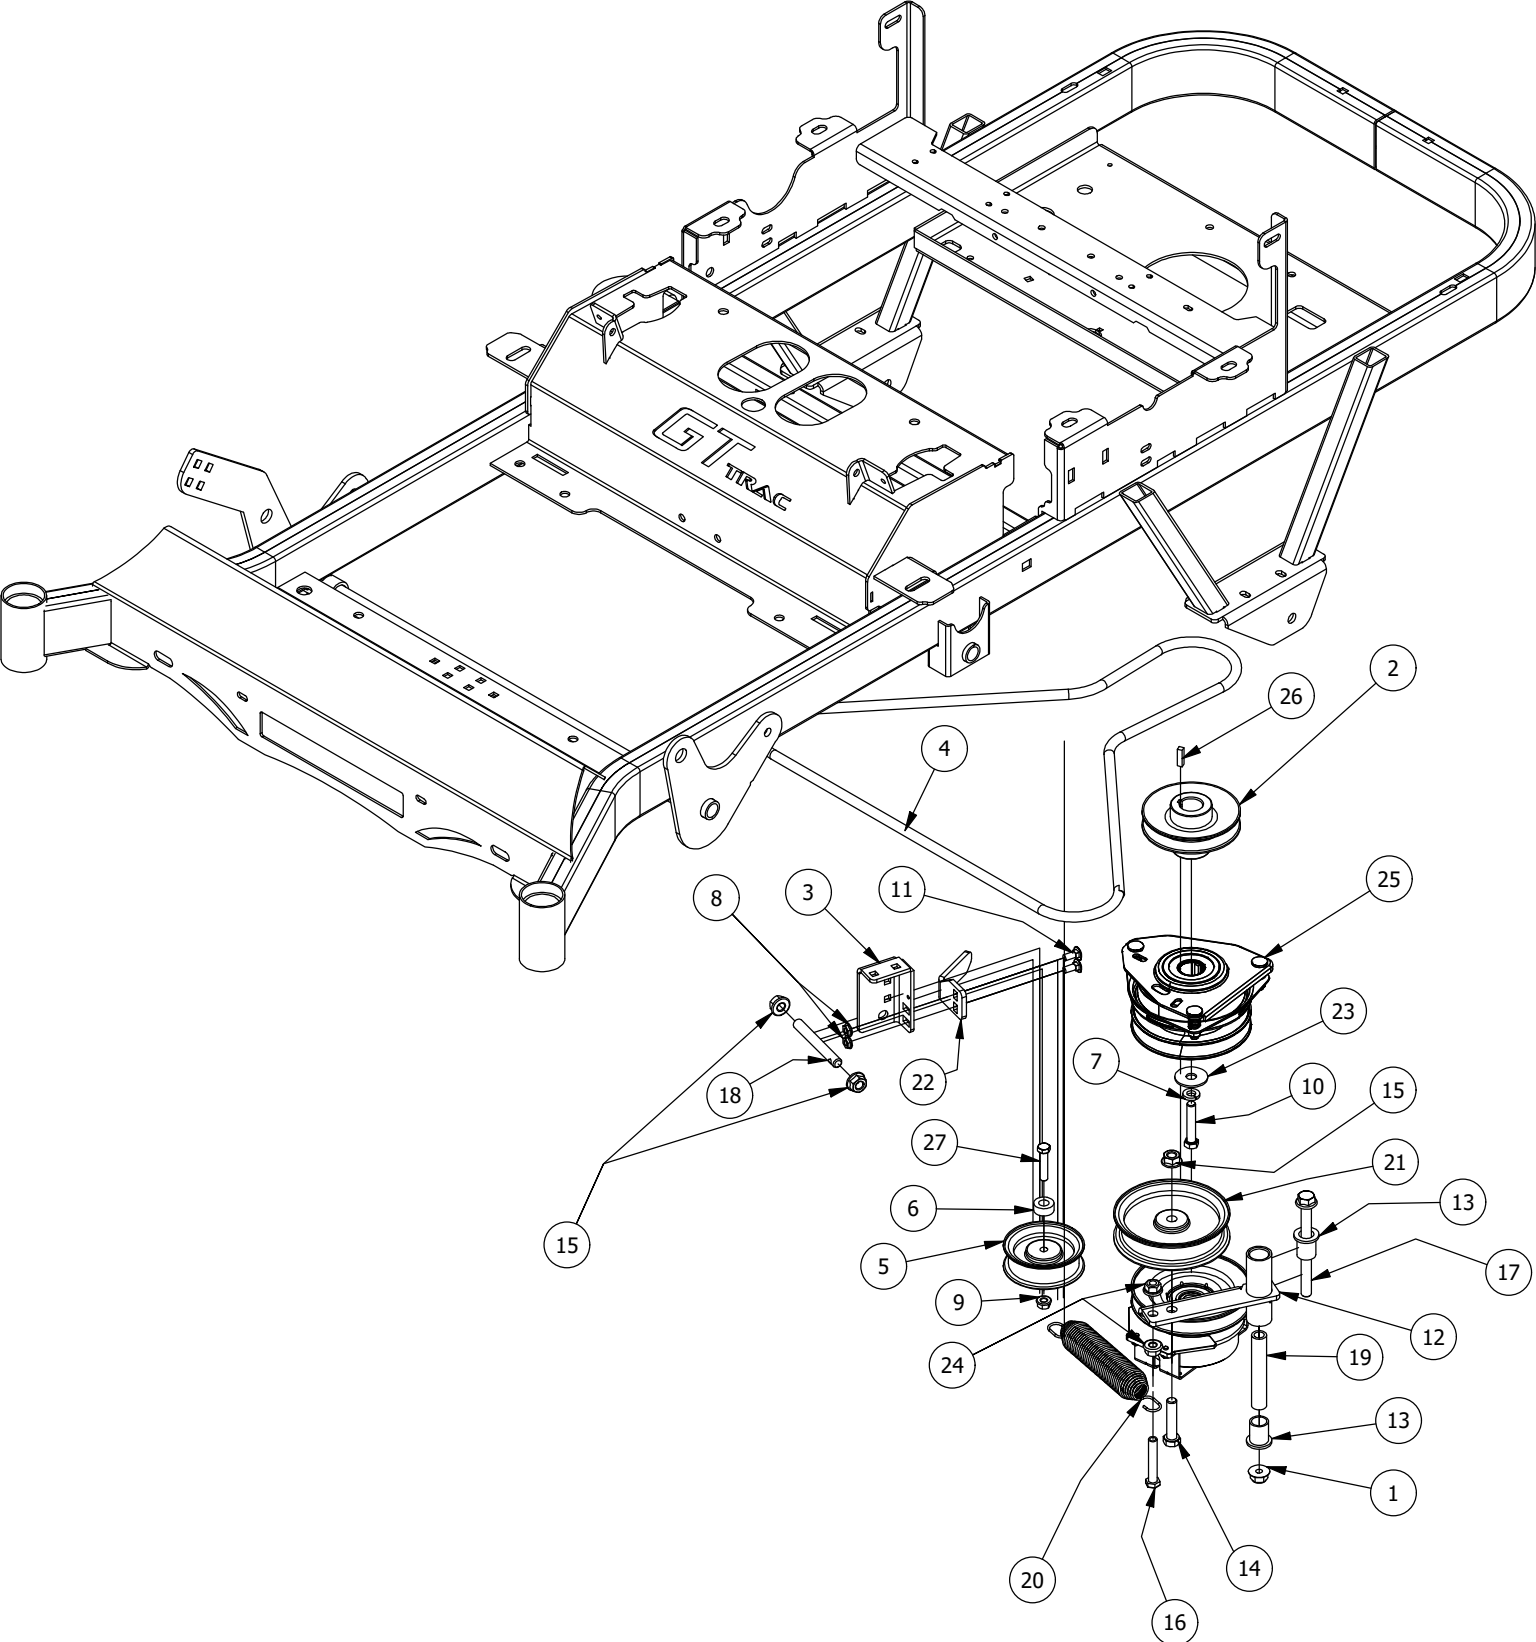

Clutch & Idler Pully Assembly

Clutch & Height Indicator Assembly			
ITEM	QTY	PART NUMBER	DESCRIPTION
1	1	413-0002-00	1/2-13 NYLON INSERT FLANGE LOCKNUT ZC YELLOW
2	1	433-0002-00	Drive Pulley, B Belt
3	1	439-0244-00	Deck Idler Puller Tensioning Bracket
4	1	461-0015-00	RZ TuffTorq Pump Belt 77.5" A belt
5	1	433-0012-00	4" Diesel and Economy Mower Idler Pulley
6	1	425-0007-00	Mower Pulley Spacer
7	1	419-0005-00	7/16 SPLIT LOCKWASHER GR 8 ZC YELLOW
8	2	413-0006-00	5/16-18 HEX FLANGE NUT W/SERR ZINC
9	1	413-0020-00	3/8-16 HEX FLANGE NUT W/SERR ZINC YELLOW
10	1	418-0223-00	TTQ Clutch Bolt
11	2	418-0008-00	5/16-18 X 3/4 CARRIAGE BOLT ZINC
12	1	490-0018-00	Mower Pump Idler Assembly
13	2	410-0007-00	3/4" ID X 15/16" OD X 1-1/8" LENGTH FLANGE BUSHING
14	1	418-0012-00	1/2-13 X 2-1/4 HEX C/S GR 5 ZINC
15	3	413-0005-00	1/2-13 HEX FLANGE NUT W/SERR ZINC YELLOW
16	1	418-0013-00	7/16-14 X 2-1/2 HEX C/S GR 5 ZINC
17	1	418-0009-00	1/2-13 X 5-1/2 HEX FLANGE BOLT GR 8 ZY
18	1	430-0001-00	Mower Pump Spring Tensioner
19	1	425-0006-00	Mower Inner Idler Spacer
20	1	434-0007-00	2019 Mower Deck Spring
21	1	433-0013-00	5-3/4" Idler Pulley, 7/16" Spacer Assembly
22	1	439-0493-00	2021 TTQ Mower Ogura Clutch Bracket
23	1	419-0001-00	1/2" X 1-5/8 BELLEVILLE CUP WASHER ZINC YELLOW
24	2	413-0011-00	7/16-14 HEX FLANGE NUT W/SERR ZINC YELLOW
25	1	470-0004-00	Mower TTQ Ogura Clutch
26	1	442-0001-00	1/4 X 1 SQUARE KEY STOCK
27	1	618-2008-00	3/8"-16X1-3/4" Gr 8 C/S