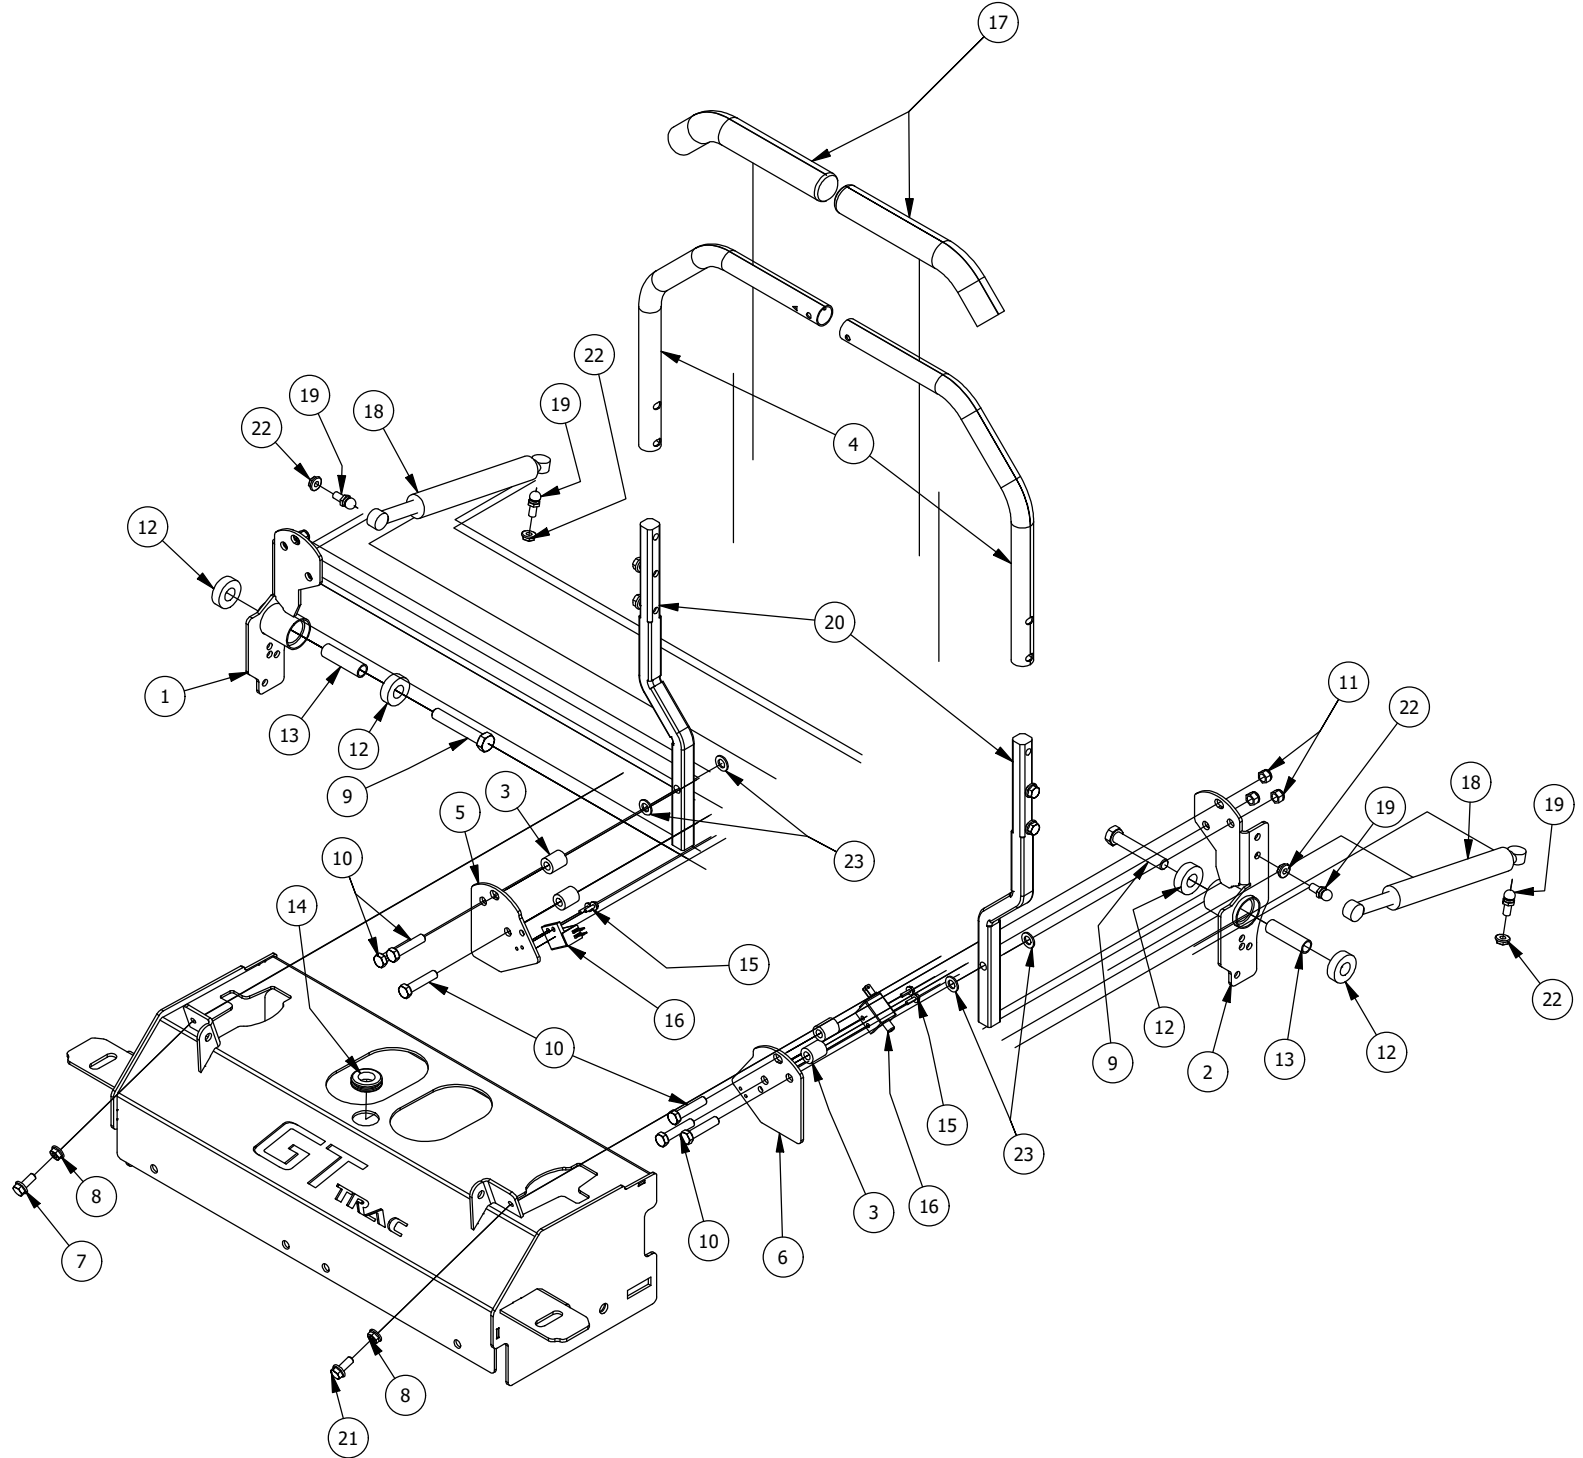

Drive Arm Assemblies

Drive Arm Assemblies			
ITEM	QTY	PART NUMBER	DESCRIPTION
1	1	490-0013-00	Mower Right Drive Arm Bracket Assembly
2	1	490-0012-00	Mower Left Drive Arm Bracket Assembly
3	4	425-0003-00	Mower Drive Arm Spacer
4	2	403-0020-00	Mower Drive Handle Tube
5	1	426-0003-00	Mower Right Control Arm Limit Switch Plate
6	1	426-0002-00	Mower Left Control Arm Limit Switch Plate
7	1	418-0049-00	5/16-18 X 3/4 IND HWH TRI LOB ZINC
8	2	413-0022-00	5/16-18 HEX FLANGE NUT W/SERR ZINC YELLOW
9	2	418-0050-00	1/2-13 X 3 HEX C/S GR 5 ZINC
10	6	418-0051-00	3/8-16 X 1-3/4 HEX C/S GR 2 ZINC
11	6	413-0013-00	3/8-16 NYLON INSERT FLANGE LOCKNUT ZINC
12	4	410-0005-00	5/8" ID X 1-3/8" OD X 7/16" THK BEARING
13	2	425-0004-00	Mower Drive Arm Hub & Deck Lift Arm Spacer
14	1	419-0008-00	3/4" ID X FOR 1-3/16" HOLE FOR 11 GA RUBBER GROMMIT
15	4	418-0032-00	8-32 X 1/2 IND. HWH SLOT TYPE F TCS ZINC
16	2	486-0030-00	Safety Switch
17	2	484-0001-00	Handle Grip
18	2	487-0001-00	Control Arm Damper
19	4	487-0005-00	Control Arm Damper Ball Stud
20	2	431-0001-00	Height Adjustable Drive Arm
21	5	418-0048-00	5/16-18 X 3/4 HEX FLANGE BOLT GR 8 ZC YELLOW
22	4	413-0006-00	5/16-18 HEX FLANGE NUT W/SERR ZINC
23	4	410-0011-00	.375 ID X .750 OD X .062 THK THRUST BEARING OIL-IMPREG BRNZ