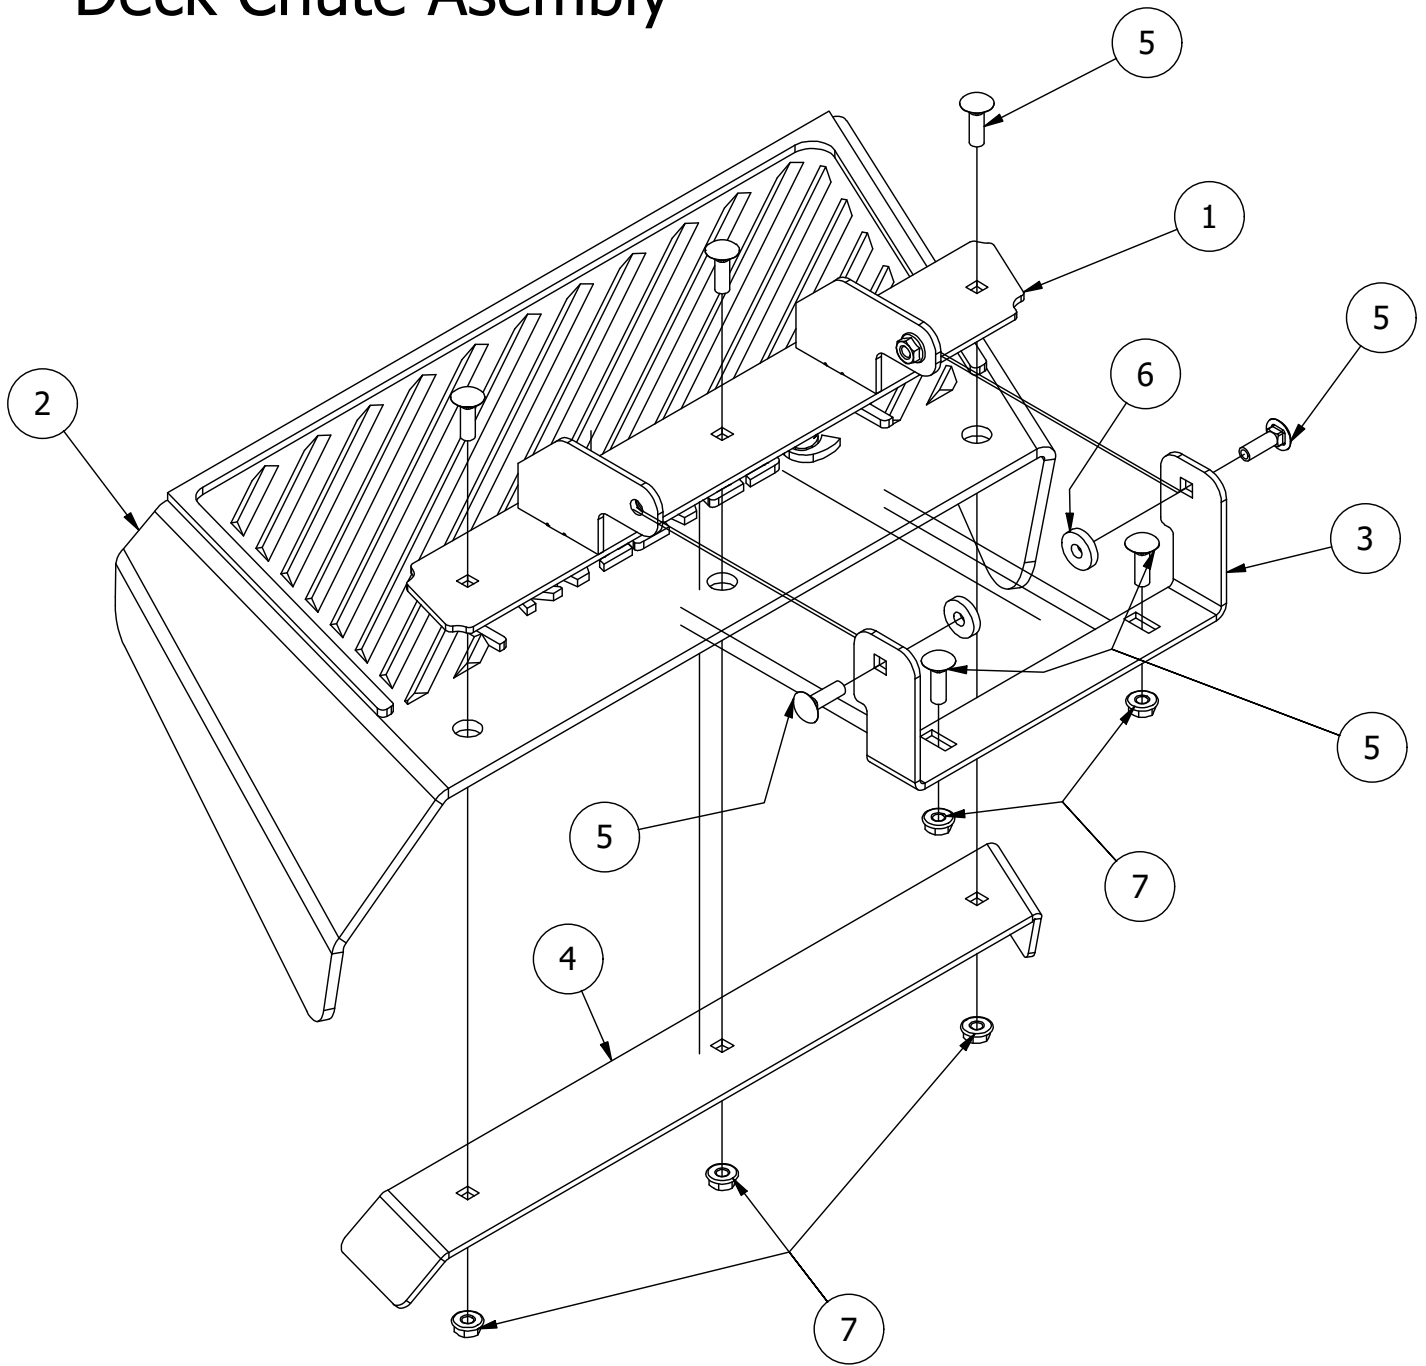

Deck Chute Assembly

PARTS LIST

ITEM	QTY	PART NUMBER	DESCRIPTION
1	1	490-0070-02	2020 RZ Mower Deck Chute Hinge Assembly
2	1	481-0010-00	RZ Mower Rubber Discharge Chute
3	1	439-0111-00	Mower Chute Mounting Bracket
4	1	439-0431-00	2020 RZ Mower Deck Chute Hinge Backer Bracket
5	7	418-0060-00	5/16-18 X 1 CARRIAGE BOLT ZINC YELLOW
6	2	419-0006-00	.312 ID X .875 OD X .1875 THK F/W NYLON BLK
7	7	413-0027-00	5/16-18 NYLON INSERT FLANGE LOCKNUT ZC YELLOW