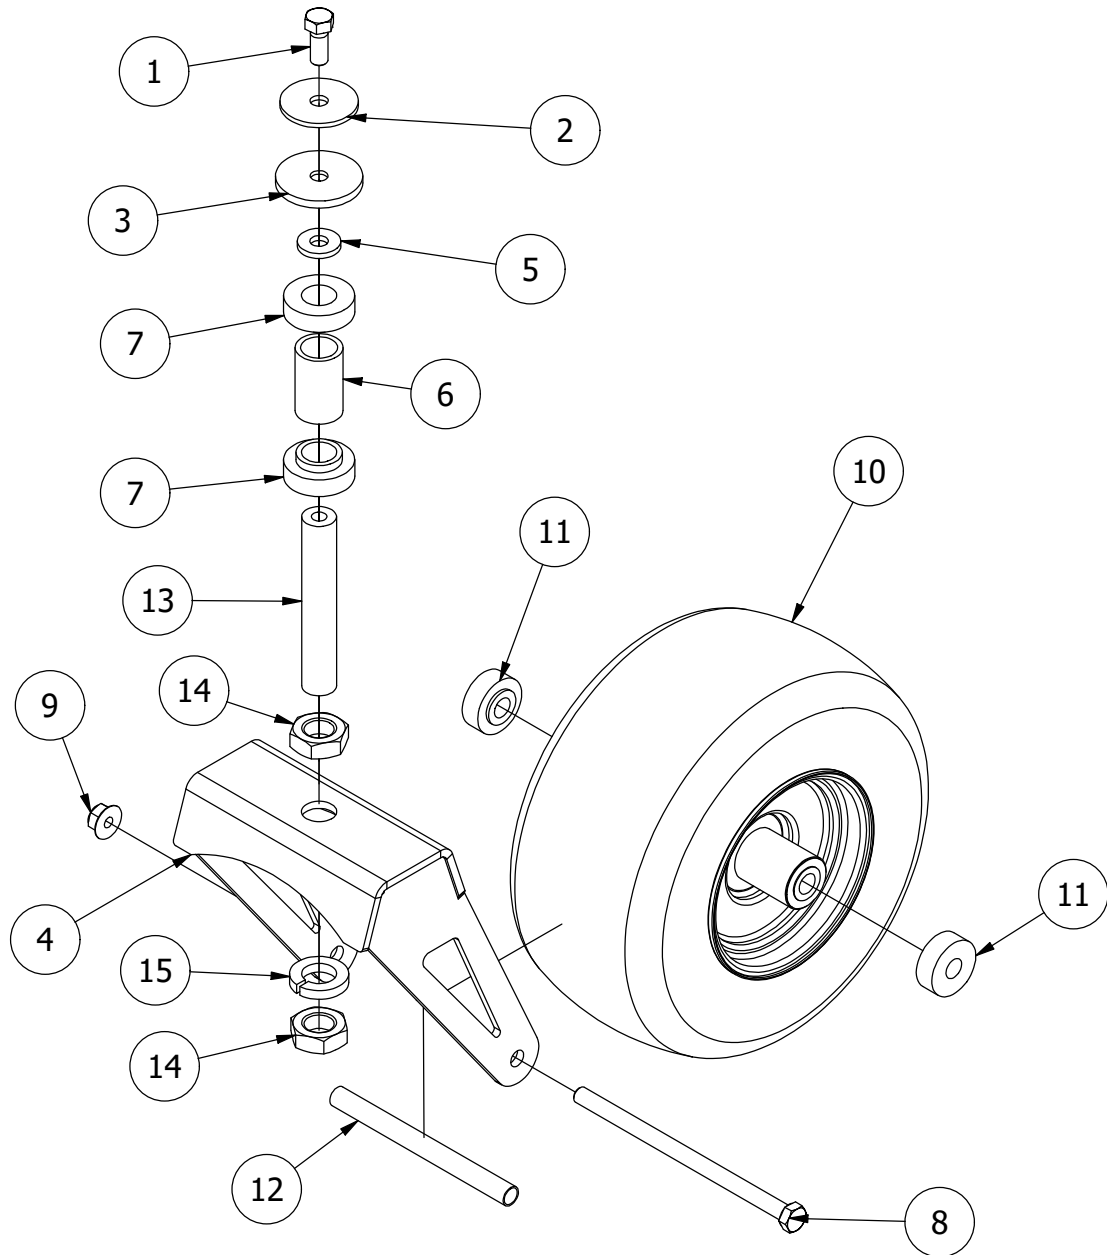

RZ Pro Parts Manual

2021

Table of Contents

Front Fork Assembly	3
Brake, Floorboard, and Height Indicator Assembly	4-7
Seat & Battery Assembly	8-9
Drive Arm Assemblies	10-11
Gas Tank Assembly	12-13
Transmission Assembly	14-15
Clutch & Idler Pulley Assembly	16-17
54" Deck Assembly	18-21
61" Deck Assembly	22-25
Deck Chute Assembly	26
Spindle Assembly	27
Kawasaki FR691 Engine Assembly	28
Kawasaki FT730 Engine Assembly	29
Briggs and Stratton 25 HP Engine Assembly	30
Decals	31

PARTS LIST			
ITEM	QTY	PART NUMBER	DESCRIPTION
1	1	418-0002-00	1/2-20 X 1-1/4 HEX FLANGE BOLT GR 8 ZC YELLOW
2	1	426-0006-00	Mower Caster Shaft Washer
3	1	419-0025-00	Front Fork Caster Top Washer
4	1	490-0046-00	RZ Caster Fork Assembly
5	1	419-0003-00	1/2 FENDER WASHER 1-1/4" OD ZINC
6	1	425-0011-00	Caster Fork Shaft Bearing Spacer
7	2	410-0006-00	1" INSERT BEARING
8	1	418-0003-00	1/2-13 X 8-1/2 HEX C/S GR 5 ZINC YELLOW
9	1	413-0002-00	1/2-13 NYLON INSERT FLANGE NUT ZINC YELLOW
10	1	422-0027-00	RZ/RT Pro Front Tire Assembly-Smooth Tread
11	2	410-0014-00	Mower Caster Wheel Bearing
12	1	425-0010-00	Mower Caster Fork Wheel Spacer
13	1	437-0028-00	2021 Mower Caster Shaft
14	2	413-0063-00	1"-8 FIN HEX JAM NUT ZC
15	1	419-0024-00	1" L/W MED SPLIT ZC

Brake, Floorboard, and Height Indicator Assembly

Parts List

ITEM	QTY	PART NUMBER	DESCRIPTION
1	1	439-0114-00	Mower Floorboard
2	1	481-0005-00	2017 Mower Rubber Foot Rest Mat
3	1	481-0006-00	2017 Mower Logo Floor Mat
4	1	439-0059-00	Mower Deck Height Foot Pedal
5	10	414-0002-00	8MM PUSH TYPE RETAINER NYLON BLACK
6	3	418-0008-00	5/16-18 X 3/4 CARRIAGE BOLT ZINC
7	11	413-0006-00	5/16-18 HEX FLANGE NUT W/SERR ZINC
8	10	413-0002-00	1/2-13 NYLON INSERT FLANGE LOCKNUT ZC YELLOW
9	2	418-0045-00	3/8-16 X 1 Carriage Bolt Zinc Yellow
10	2	413-0020-00	3/8-16 HEX FLANGE NUT W/SERR ZINC YELLOW
11	4	429-0002-00	Push-In Rubber Bumper, Mower Floor
12	2	414-0016-00	1" Round Tube Plug
13	4	410-0068-00	.502 ID X .753 OD X .75 OAL X1 FL OD X .125 FL BUSHING