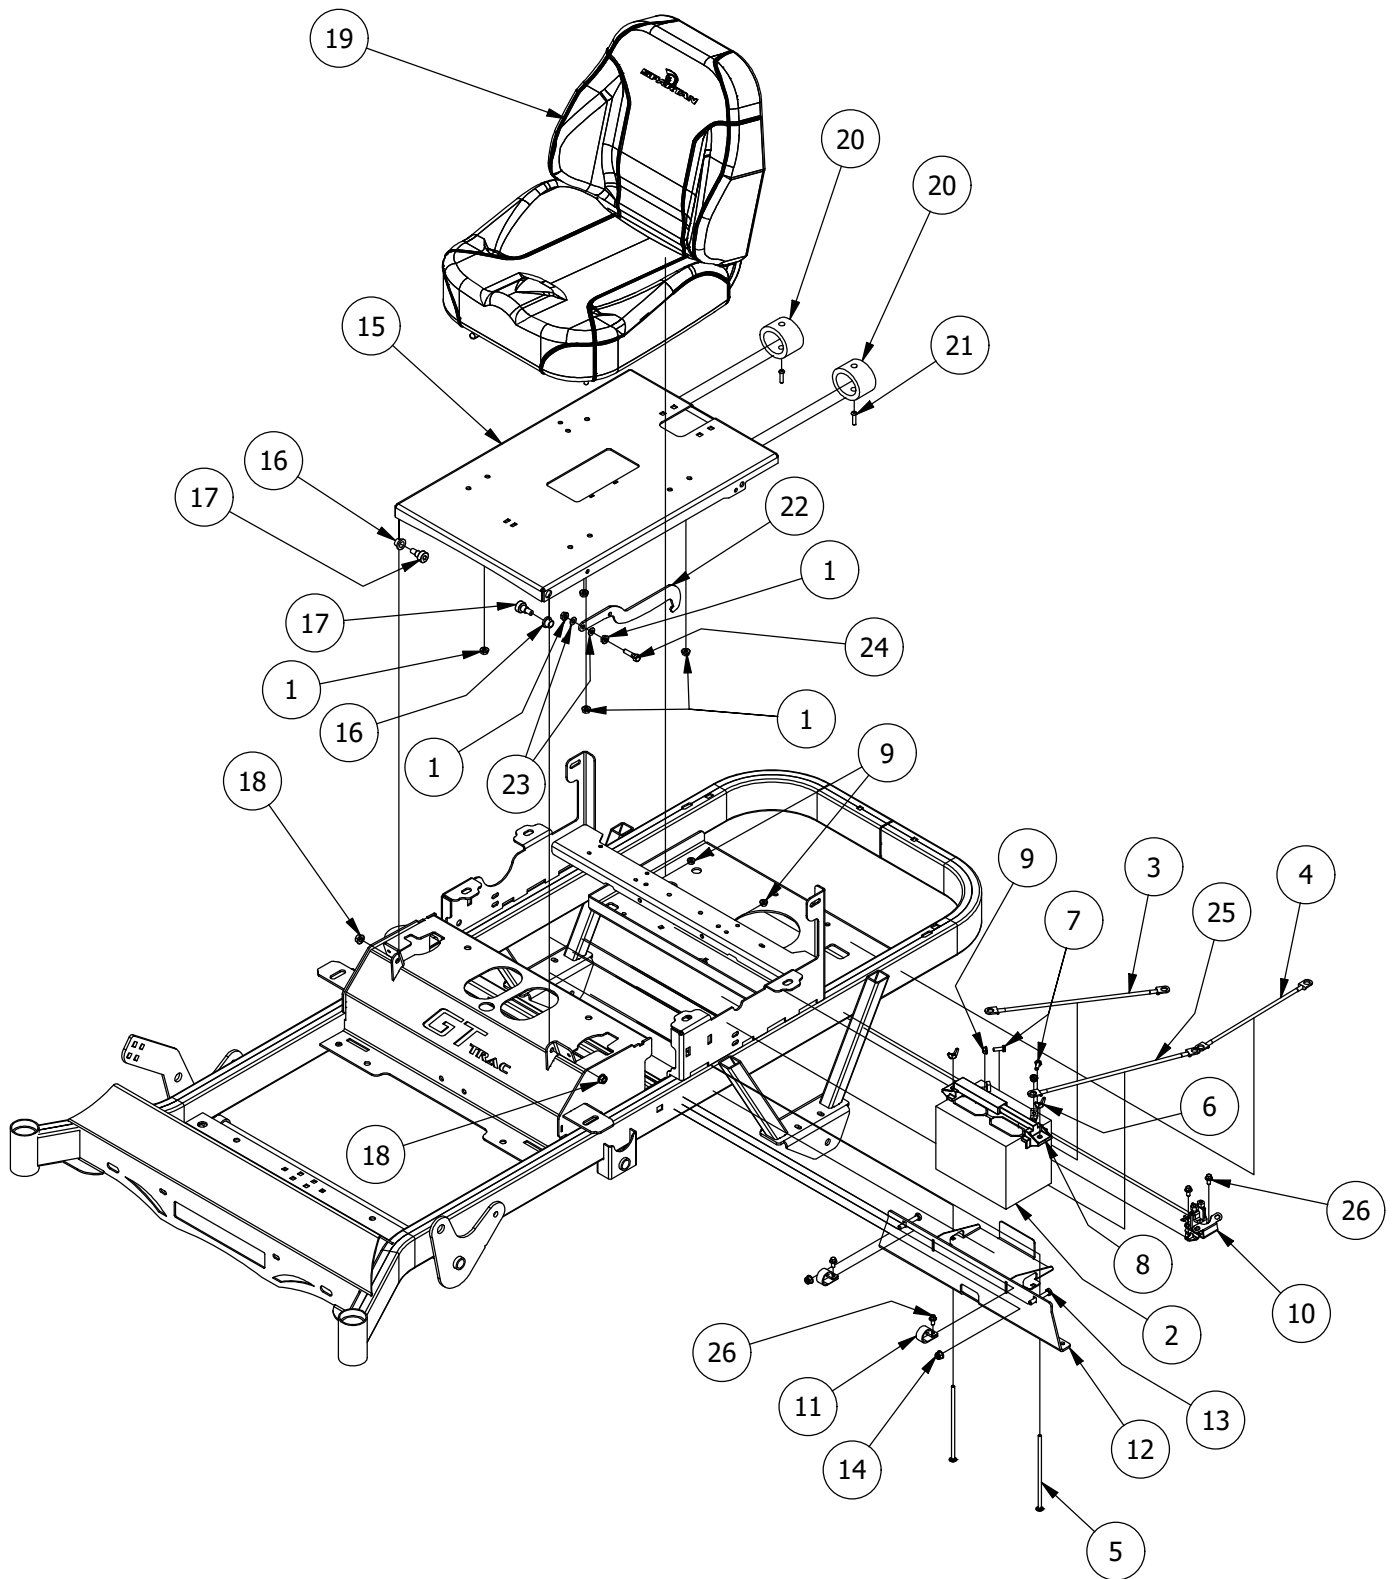

Seat & Battery Assembly

Seat & Battery Assembly			
ITEM	QTY	PART NUMBER	DESCRIPTION
1	6	413-0027-00	5/16-18 NYLON INSERT FLANGE LOCKNUT ZC YELLOW
2	1	468-1004-00	12-V Mower Starter Battery
3	1	486-0017-00	Mower Negative Battery Cable 28" long
4	1	486-0018-00	Mower Start Wire, 12
5	2	418-0034-00	1/4-20 X 7 CARRIAGE BOLT ZINC
6	2	413-0025-00	1/4-20 WING NUT ZINC
7	2	418-0035-00	1/4-20 X 3/4 HEX C/S GR 2 ZINC
8	1	443-0001-00	Battery Hold Down
9	4	413-0026-00	1/4-20 NYLON INSERT FLANGE L/NUT ZINC
10	1	486-0006-00	Mower Starter Solenoid
11	2	472-0002-00	1/2" CUSHIONED LOOP CLAMP
12	1	490-0027-00	Mower TTQ Battery Box Assembly
13	2	618-2071-00	5/16-18X 2" Hex Head Cap Screw
14	2	613-8049-00	5/16-18 Nylon Insert Flange Nut Zinc Orange Nylon
15	1	439-0430-00	RZ Mower Seat Brtk
16	2	410-0010-00	1/2" ID X 5/8" OD X 1/2" LENGTH FLANGE BUSHING
17	2	418-0038-00	1/2 X 1/2 SOCKET SHOULDER BOLT ZC YELLOW
18	2	413-0029-00	3/8-16 NYLON INSERT FLANGE L/NUT ZC YELLOW
19	1	471-0032-00	RZ Seat Standard
20	2	487-0004-00	Seat Suspension Elastomer GBR-7
21	2	418-0039-00	1/4-20 X 1 BUTTON SOCKET C/S 18-8 SS W/ BLACK MAGNI 577
22	1	439-0065-00	Mower Seat Latch Hook
23	2	413-0016-00	.312 ID X .625 OD X .062 THK THRUST BEARING OIL-IMPREG BRNZ
24	1	418-0036-00	5/16-18 X 1-1/4 HEX TAP BOLT ZINC GR8
25	1	486-0016-00	Mower Positive Battery Cable 25" long
26	4	418-0023-00	3/8-16 X 1-1/8 IND HWH W/SERR TRI LOB ZY