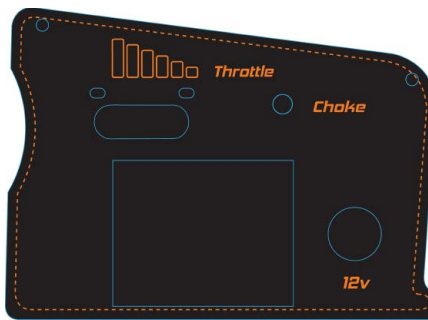

491-0037-00
Front Spartan Decal

491-0033-00
Spartan Drive Arm

491-0131-00
61" Deck Decal

491-0094-00
Spartan Carbureted Console Decal

491-0190-00
Mower EPA Compliance Label

491-0154-00
Control Console Decal