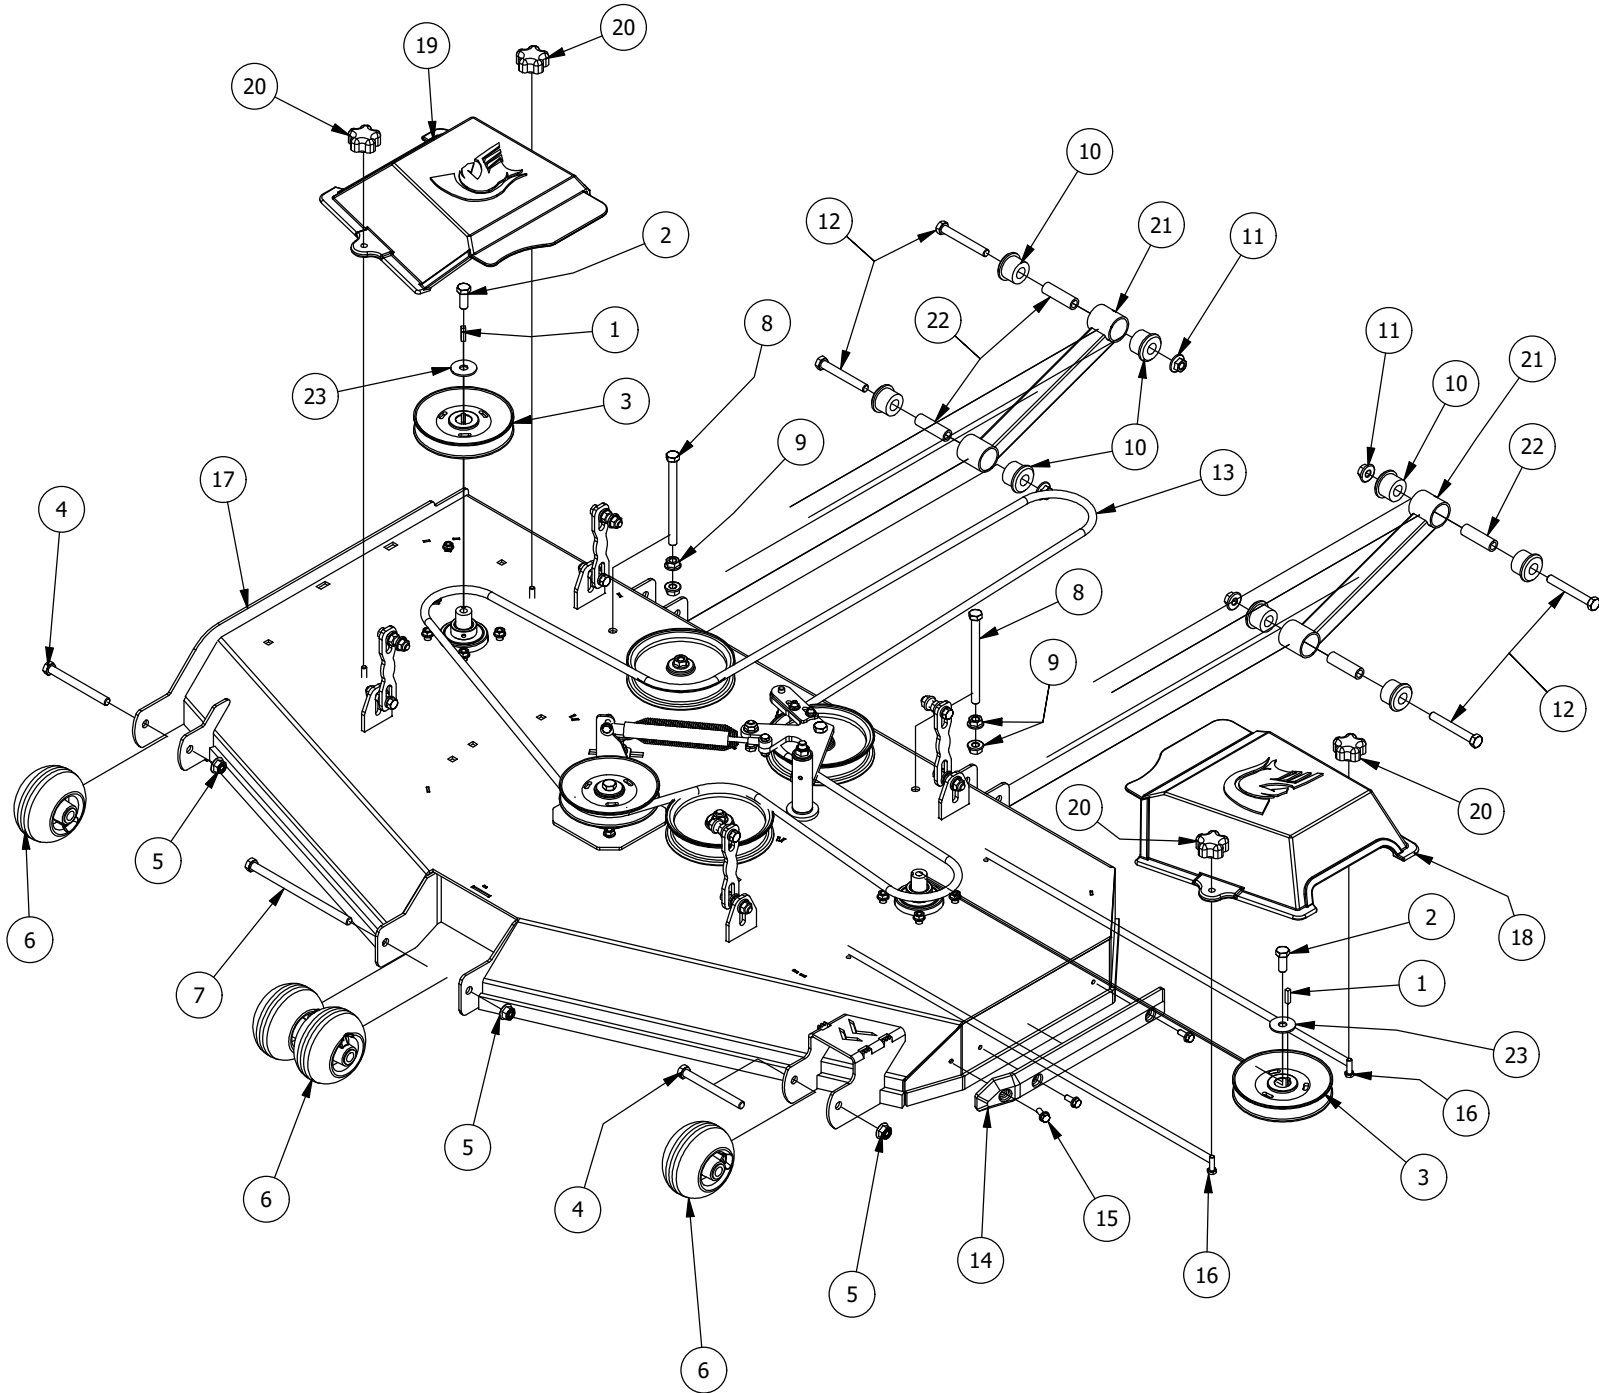

61" Deck Assembly 1

61 Deck Assembly 1

ITEM	QTY	PART NUMBER	DESCRIPTION
1	3	442-0001-00	1/4 X 1 SQUARE KEY STOCK
2	3	418-0006-00	1/2-20 X 1-1/4 HEX C/S GR 5 ZINC
3	3	433-0003-00	Deck Pulley 61"
4	2	418-0016-00	1/2-13 X 5 HEX C/S GR 2 ZINC YELLOW
5	4	413-0002-00	1/2-13 NYLON INSERT FLANGE LOCKNUT ZC YELLOW
6	4	422-0001-00	Anti-Scalp Wheel
7	1	418-0015-00	1/2-13 X 8-1/2 HEX C/S GR 2 ZINC YELLOW
8	2	418-0044-00	1/2-13 X 6-1/2 HEX C/S GR 8 ZINC YELLOW
9	4	413-0005-00	1/2-13 HEX FLANGE NUT W/SERR ZINC YELLOW
10	8	732-2008-00	Black A90 Suspension Bushing
11	4	413-0017-00	1/2-13 NYLON INSERT FLANGE LOCKNUT ZINC W/SERRATIONS
12	4	418-0021-00	1/2-13 X 3-3/4 HEX C/S GR 5 ZINC
13	1	461-0002-00	61" Mower Deck Belt, HB x 167.9" Effective Length
14	1	429-0001-00	Mower Nylon Deck Guard
15	3	418-0049-00	5/16-18 X 3/4 IND HWH TRI LOB ZINC
16	4	418-0108-00	5/16 x1 Hex C/S (GR8) ZC/Yel
17	1	490-0062-00	2020 61" RZ Deck Assembly
18	1	414-0021-00	Left Pulley Cover 61" RZ/RT/SRT, 72" RT/SRT
19	1	414-0020-00	Right Pulley Cover 61" RZ/RT/SRT, 72" RT/SRT
20	4	445-0005-00	5/16-18 5-LOBE (STAR) FEMALE SOFT TOUCH KNOB (1.90 DIA) BLK
21	2	490-0047-00	2019 all RZ Deck Stabilizer assembly
22	4	732-2001-00	Large MTV A-Arm Bushing Sleeve
23	3	419-0001-00	1/2" X 1-5/8 BELLEVILLE CUP WASHER ZINC YELLOW