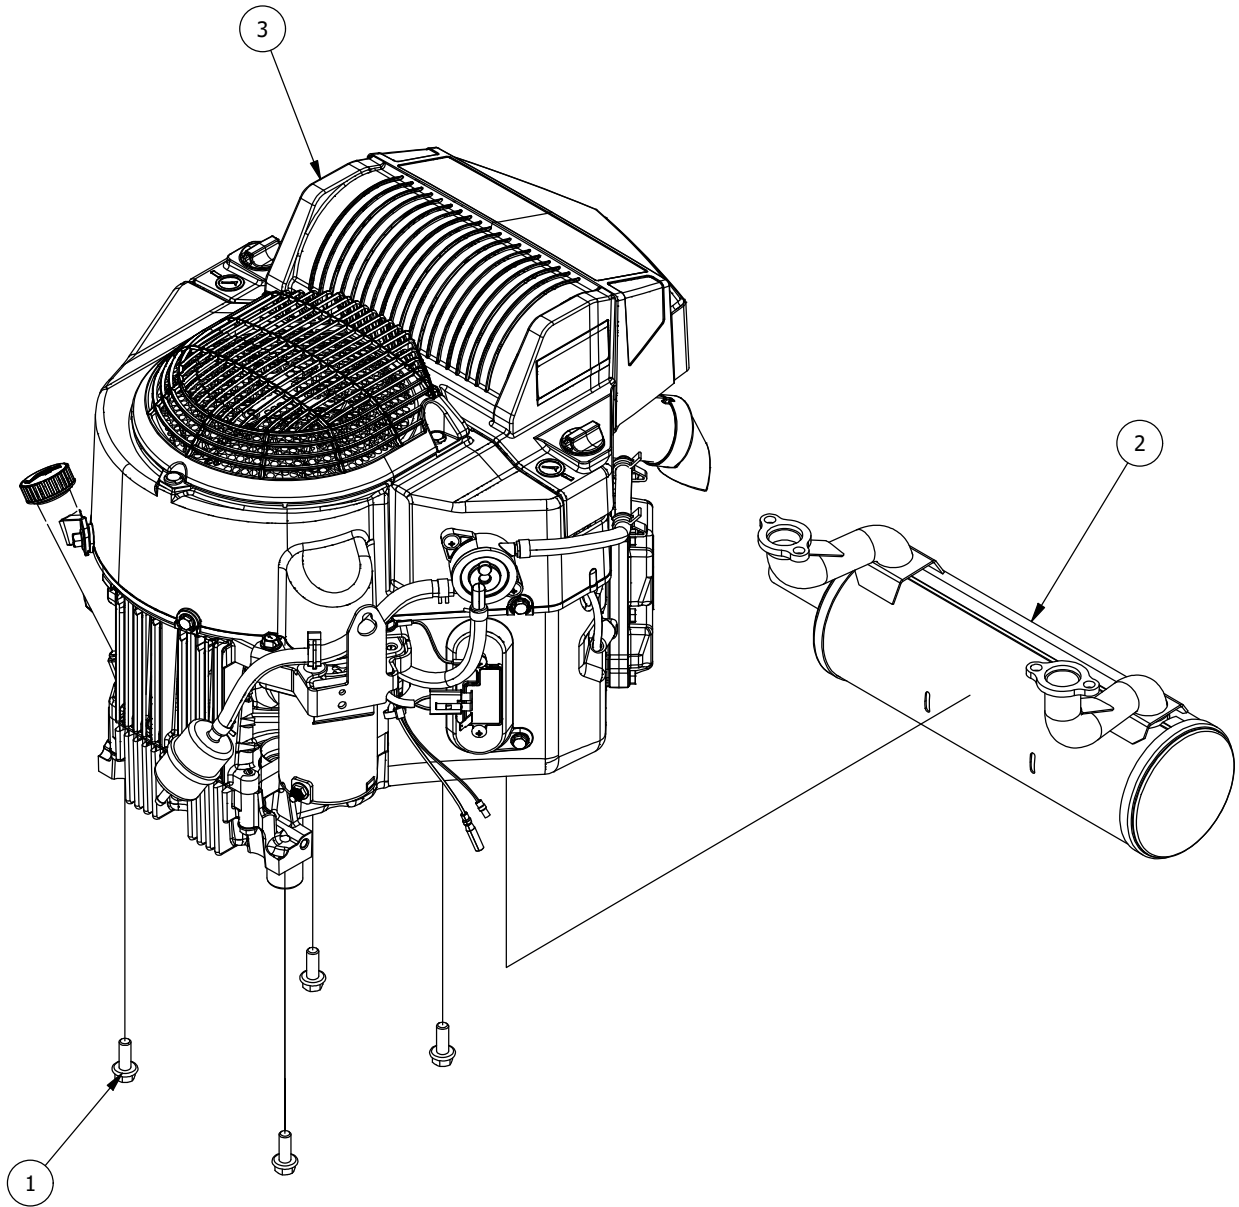

Kawasaki FR691 Engine

Kawasaki FR691 Engine Assembly			
ITEM	QTY	PART NUMBER	DESCRIPTION
1	4	418-0023-00	3/8-16 X 1-1/8 IND HWH W/SERR TRI LOB ZY
2	1	415-0074-00	2019 Exhaust System for Kawasaki FR, FS and FT
3	1	415-0021-00	Kawasaki FR691V Engine