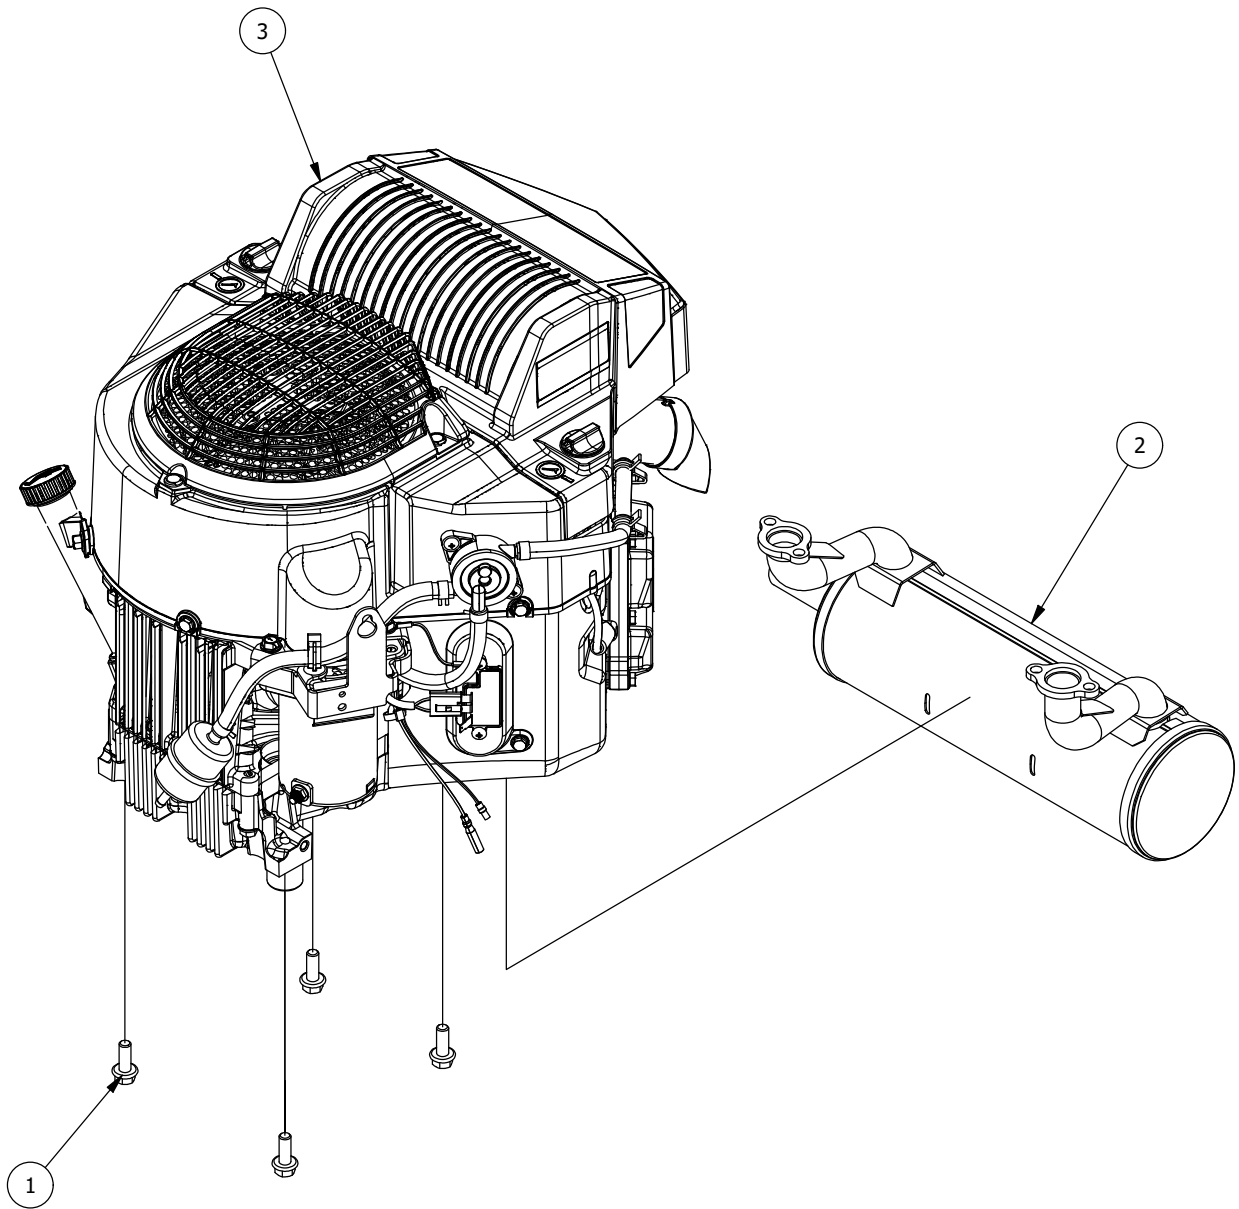

Kawasaki FT730 Engine

Kawasaki FT730 Engine assembly			
ITEM	QTY	PART NUMBER	DESCRIPTION
1	4	418-0023-00	3/8-16 X 1-1/8 IND HWH W/SERR TRI LOB ZY
2	1	415-0074-00	2019 Exhaust System for Kawasaki FR, FS and FT
3	1	415-0003-00	Kawasaki FR730V-AS27-R Engine