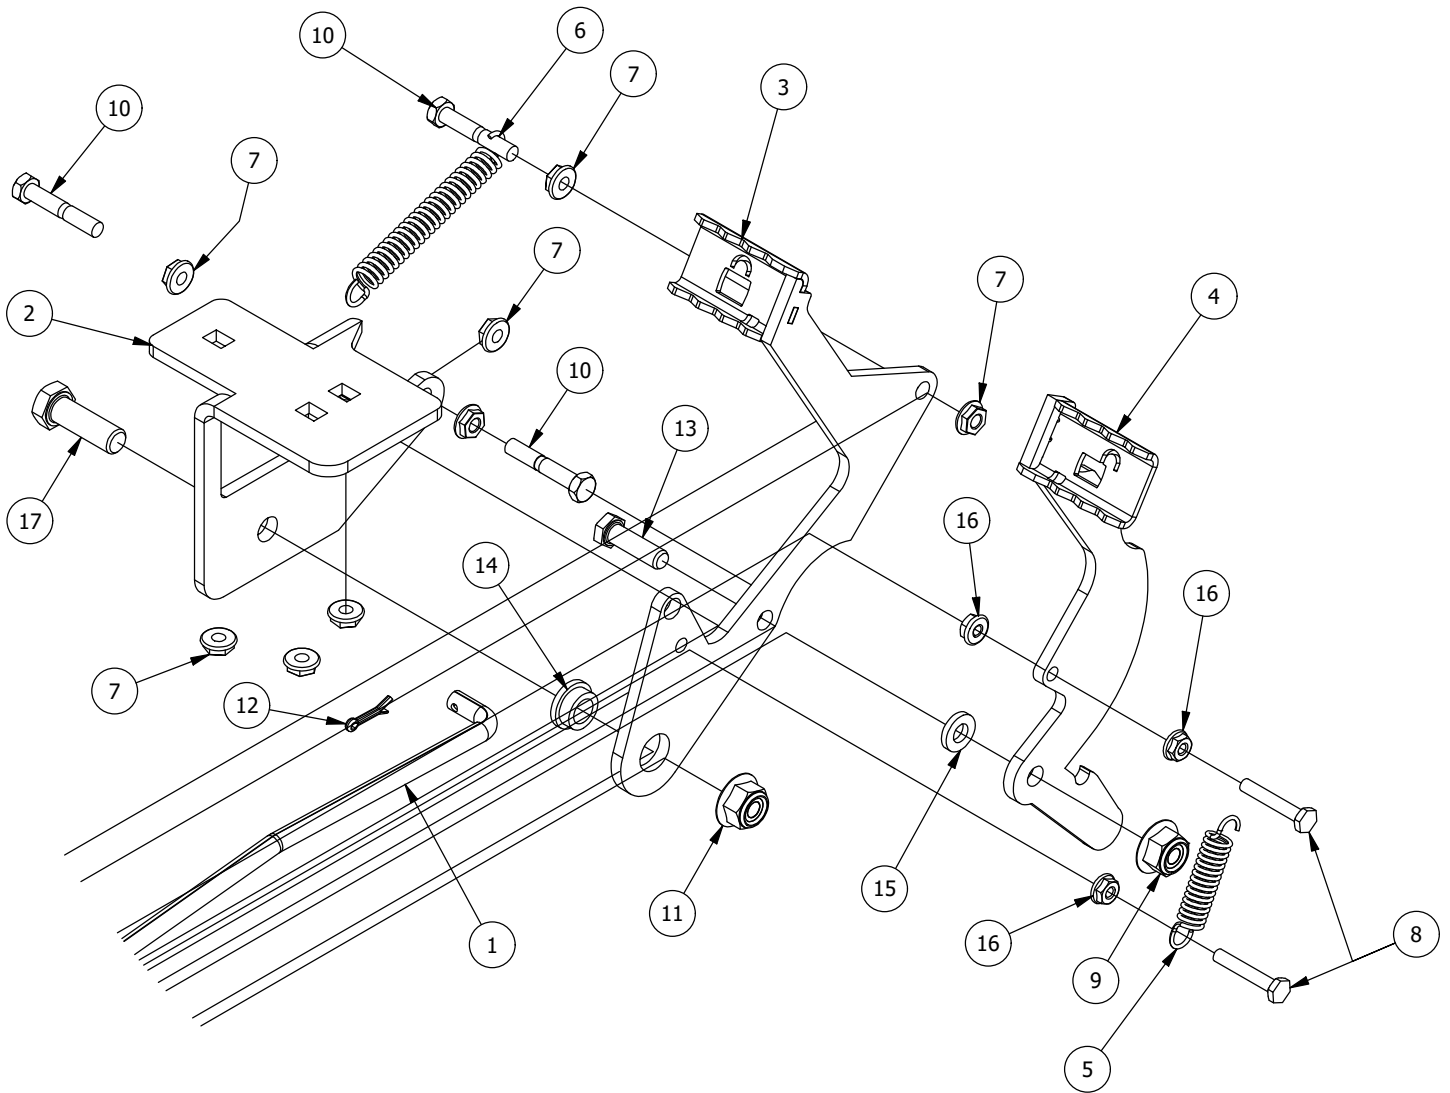

DETAIL A

Detail A Parts List			
ITEM	QTY	PART NUMBER	DESCRIPTION
1	1	435-0004-00	Mower Brake Linkage
2	1	439-0009-00	Mower Frame Brake Mounting Bracket
3	1	490-0016-00	Mower Brake Lock Lever Assembly
4	1	490-0017-00	Mower Brake Unlock Lever Assembly
5	1	434-0003-00	Brake Pedal Release Spring
6	1	434-0015-00	Brake Pedal Release Spring
7	11	413-0006-00	5/16-18 HEX FLANGE NUT W/SERR ZINC
8	2	418-0029-00	1/4-20 X 1-1/4 HEX C/S GR 2 ZINC
9	2	413-0013-00	3/8-16 NYLON INSERT FLANGE L/NUT ZC
10	3	418-0027-00	5/16-18 X 1-3/4 HEX C/S GR 2 ZINC
11	10	413-0002-00	1/2-13 NYLON INSERT FLANGE LOCKNUT ZC YELLOW
12	1	420-0001-00	1/8 X 3/4 COTTER PIN ZINC
13	1	418-0030-00	3/8-16 X 1-1/4 HEX C/S GR 2 ZINC
14	8	410-0009-00	1/2" ID X 3/4" OD X 3/8" LENGTH FLANGE BUSHING
15	1	413-0052-00	3/8 ID X 3/4 OD X .125 THK BRONZE WASHER
16	4	413-0012-00	1/4-20 HEX FLANGE NUT W/SERRATIONS ZC YELLOW
17	1	418-0020-00	1/2-13 X 1-1/2 HEX C/S GR 5 ZINC