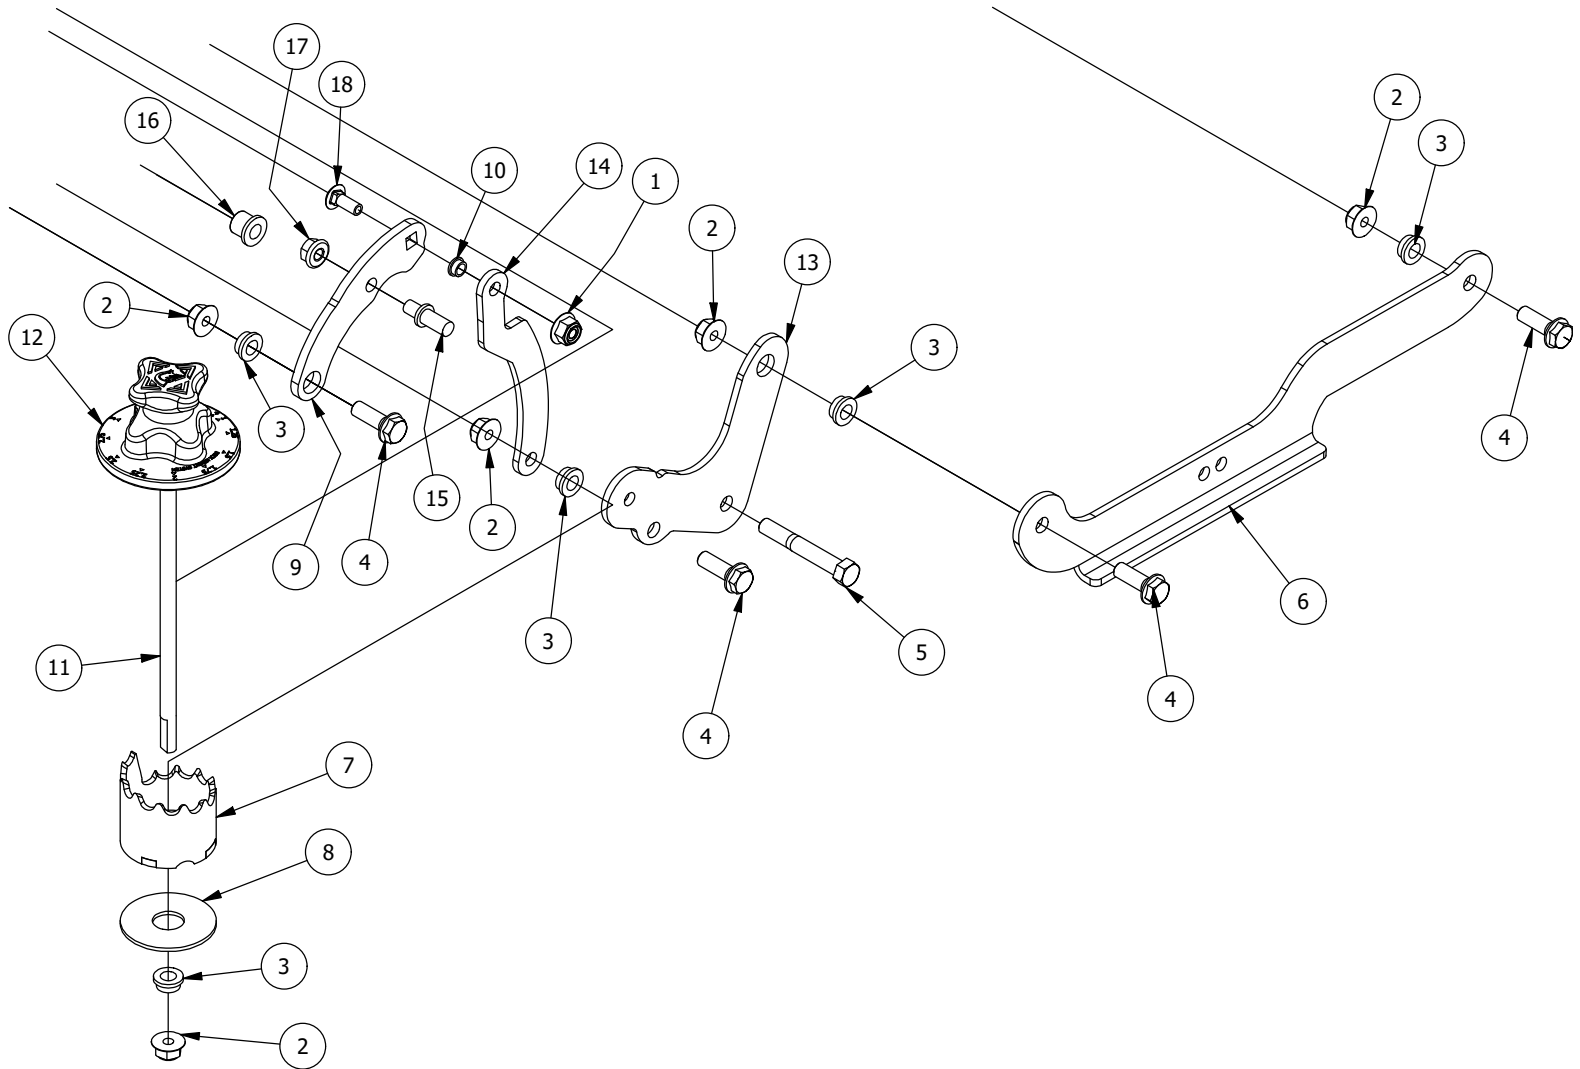

Brake, Floorboard, and Height Indicator Assembly

Parts List

ITEM	QTY	PART NUMBER	DESCRIPTION
1	1	439-0114-00	Mower Floorboard
2	1	481-0005-00	2017 Mower Rubber Foot Rest Mat
3	1	481-0006-00	2017 Mower Logo Floor Mat
4	1	439-0059-00	Mower Deck Height Foot Pedal
5	10	414-0002-00	8MM PUSH TYPE RETAINER NYLON BLACK
6	3	418-0008-00	5/16-18 X 3/4 CARRIAGE BOLT ZINC
7	11	413-0006-00	5/16-18 HEX FLANGE NUT W/SERR ZINC
8	10	413-0002-00	1/2-13 NYLON INSERT FLANGE LOCKNUT ZC YELLOW
9	2	418-0045-00	3/8-16 X 1 Carriage Bolt Zinc Yellow
10	2	413-0020-00	3/8-16 HEX FLANGE NUT W/SERR ZINC YELLOW
11	4	429-0002-00	Push-In Rubber Bumper, Mower Floor
12	2	414-0016-00	1" Round Tube Plug
13	4	410-0068-00	.502 ID X .753 OD X .75 OAL X1 FL OD X .125 FL BUSHING

DETAIL B

Detail B Parts List			
ITEM	QTY	PART NUMBER	DESCRIPTION
1	2	413-0013-00	3/8-16 NYLON INSERT FLANGE L/NUT ZC
2	10	413-0002-00	1/2-13 NYLON INSERT FLANGE LOCKNUT ZC YELLOW
3	8	410-0009-00	1/2" ID X 3/4" OD X 3/8" LENGTH FLANGE BUSHING
4	6	418-0047-00	1/2-13 X 1-1/2 HEX FLANGE BOLT GR 8 ZINC YELLOW
5	2	418-0042-00	1/2-13 X 3-1/2 HEX C/S GR 5 ZINC YELLOW
6	1	435-0021-00	Mower TTQ Deck Height Arm Right Link
7	1	490-0451-02	2021 RZC Deck Height Cam Assembly
8	1	419-0031-00	1" ID x 3" Nylon Washer
9	1	426-0460-00	RZC Deck Lift Pin Plate
10	1	410-0067-00	Bronze Bushing
11	1	435-0026-00	RZ-C Mower Deck Height Selector Shaft
12	1	445-0004-00	2020 RZ Deck Height Selector Knob
13	1	426-0458-00	RZC Deck Height Bracket Right Side
14	1	426-0459-00	RZC Deck Lift Link Plate
15	1	420-0002-00	Mower Height Selector Pin
16	4	410-0068-00	.502 ID X .753 OD X .75 OAL X1 FL OD X .125 FL BUSHING
17	1	413-0011-00	7/16-14 HEX FLANGE NUT W/SERR ZINC YELLOW
18	1	418-0053-00	3/8-16 X 1 CARRIAGE BOLT ZINC YELLOW