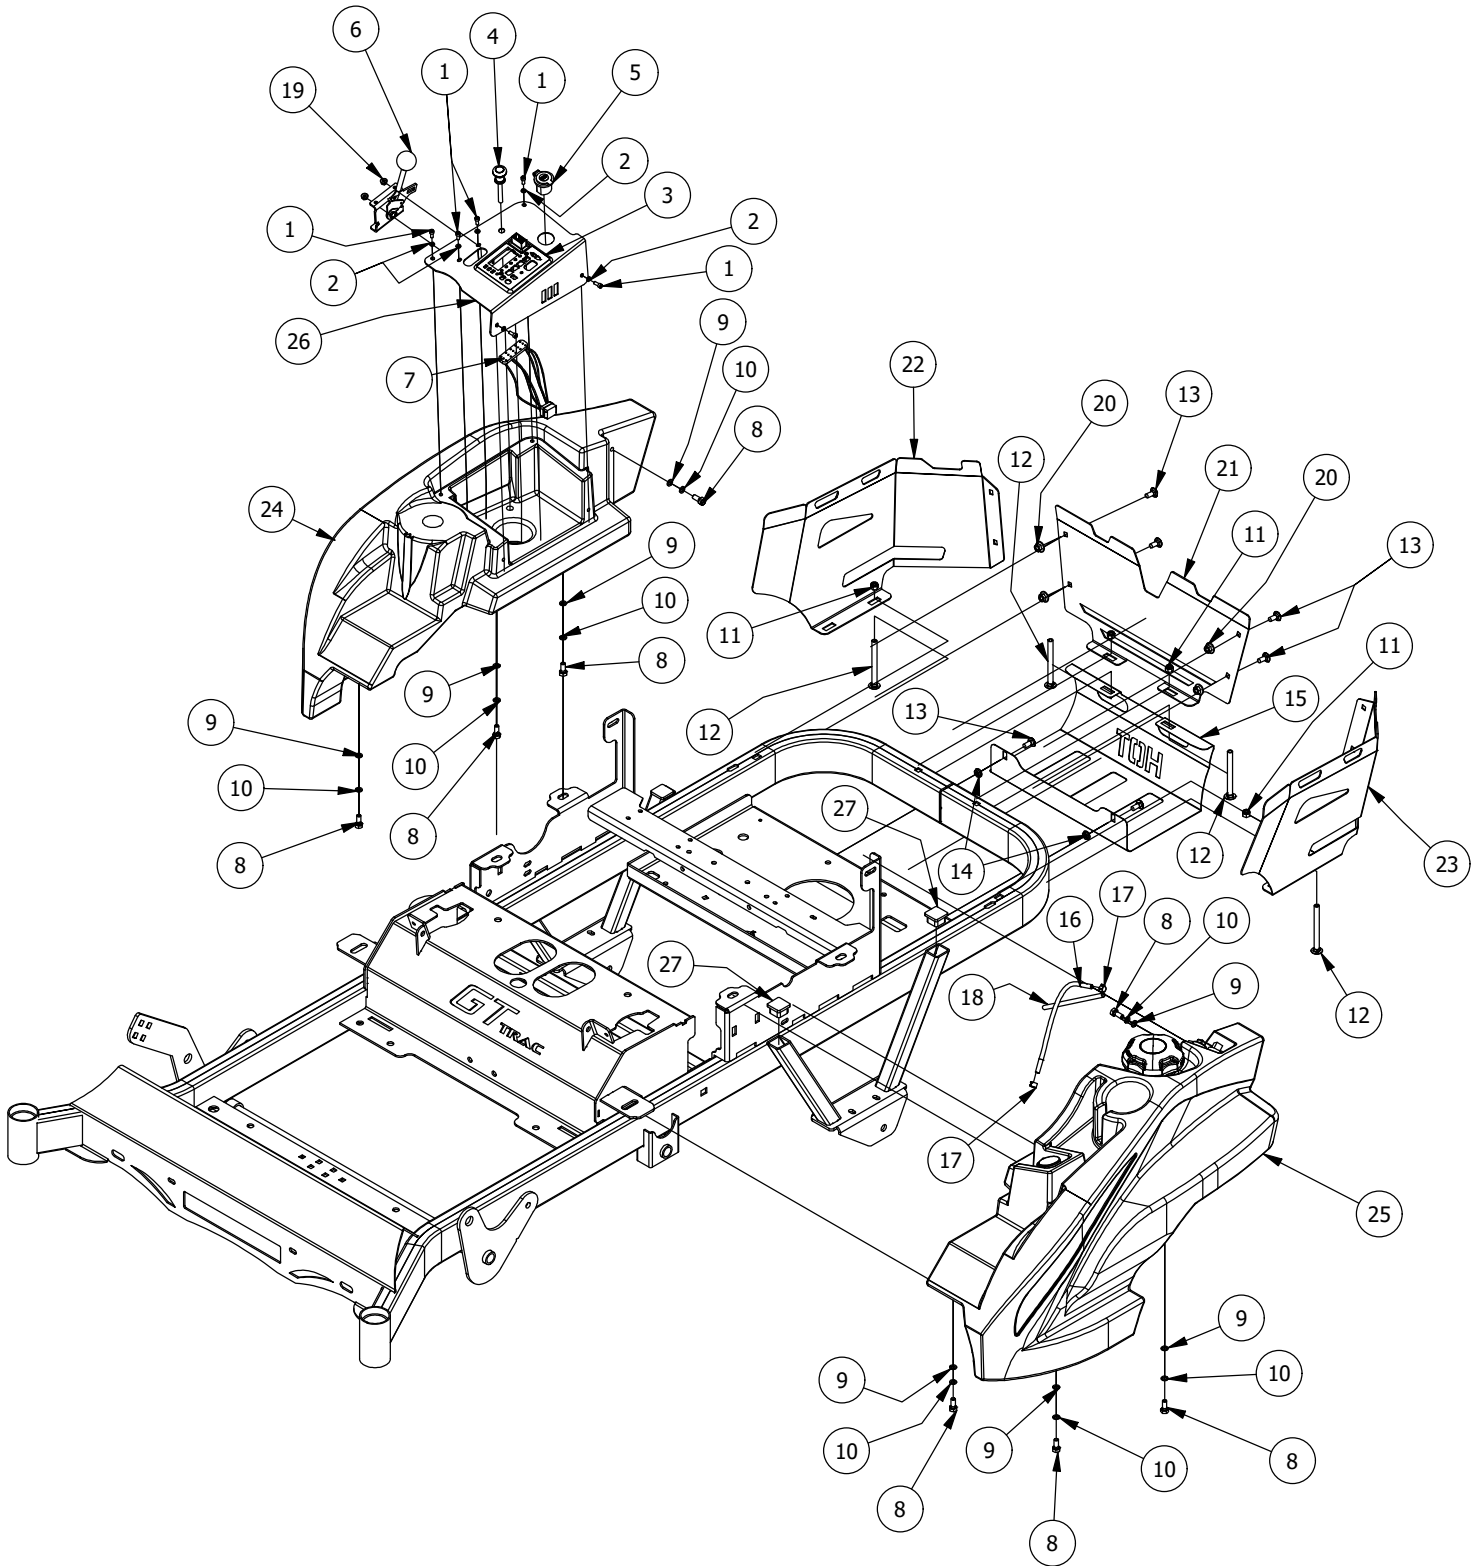

Gas Tank Assembly

Gas Tank Assembly			
ITEM	QTY	PART NUMBER	DESCRIPTION
1	6	418-0055-00	10-24 X 1/2 SOCKET C/S 18-8 SS
2	6	419-0011-00	#10 SPLIT LOCKWASHER 18-8 SS
3	1	486-0004-00	Mower Control Console, Carbureted Engine
4	1	464-0002-00	Choke Cable
5	1	677-2075-00	12 Volt Auxiliary Plug
6	1	464-0001-00	Mower Throttle Cable Assembly w / Handle
7	1	486-0009-00	RZ/RZ-Pro Wiring Harness 26Kohler/Briggs/FR730 Engines
8	8	418-0054-00	5/16-18 X 3/4 HEX C/S ZINC
9	8	419-0007-00	5/16 Flat Washer
10	8	419-0009-00	5/16 SPLIT LOCKWASHER ZINC
11	4	413-0013-00	3/8-16 NYLON INSERT FLANGE LOCKNUT ZINC
12	4	418-0018-00	3/8-16 X 4 CARRIAGE BOLT ZINC/YEL
13	6	418-0008-00	5/16-18 X 3/4 CARRIAGE BOLT ZINC
14	2	413-0006-00	5/16-18 HEX FLANGE NUT W/SERR ZINC
15	1	439-0115-00	RZ Mower Muffler Guard
16	1	751-1014-00	1/4 Fuel Line - Low Perm
17	2	472-0004-00	1/2" (#8) Hose Clamp
18	1	451-0002-00	Mower Fuel Tank Black 3/16" Vent Tube
19	2	413-0008-00	10-24 NYLON INSERT LOCKNUT 18-8 SS
20	4	413-0066-00	5/16-24 Hex Flange Nut Serr Yello Zinc
21	1	439-0494-00	2021 CRZ Rear Cover Center Plate
22	1	439-0496-00	2021 RZC Rear Cover Right Side
23	1	439-0495-00	2021 RZC Rear Cover Left Side
24	1	467-0022-00	2020 RZ Mower Console Assembly Right
25	1	467-0021-00	2021 RZ Mower Fuel Tank Assembly Left
26	1	439-0491-00	RZC Gas Tank Console
27	4	714-1002-00	1-1/4"x1-1/4" Black Tube Plug