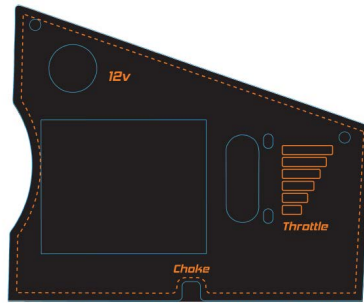

491-0037-00
Front Spartan Decal

491-0033-00
Spartan Drive Arm

491-0131-00
61" Deck Decal

491-0094-00
Spartan Carbureted Console Decal

491-0190-00
Mower EPA Compliance Label

491-0154-00
Control Console Decal