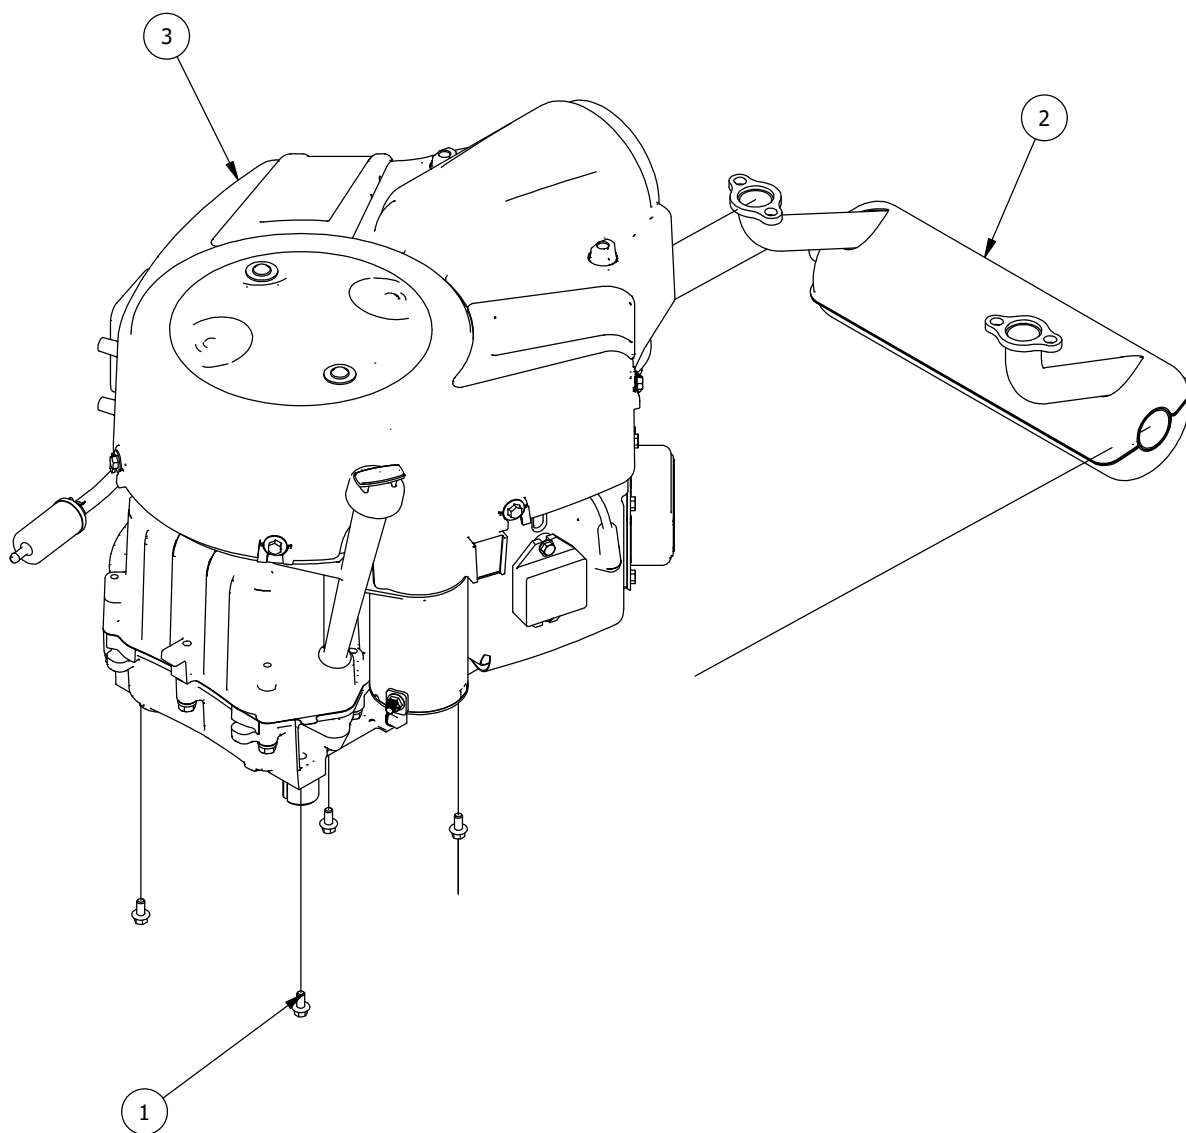

491-0130-00
54" Deck Decal

491-0037-00
Front Spartan Decal

491-0033-00
Spartan Drive Arm

B&S 25 HP			
ITEM	QTY	PART NUMBER	DESCRIPTION
1	4	418-0023-00	3/8-16 X 1-1/8 IND HWH W/SERR TRI LOB ZY
2	1	415-0052-00	B&S 27 HP&25HP Exhaust
3	1	415-0006-00	25HP Briggs for RZ