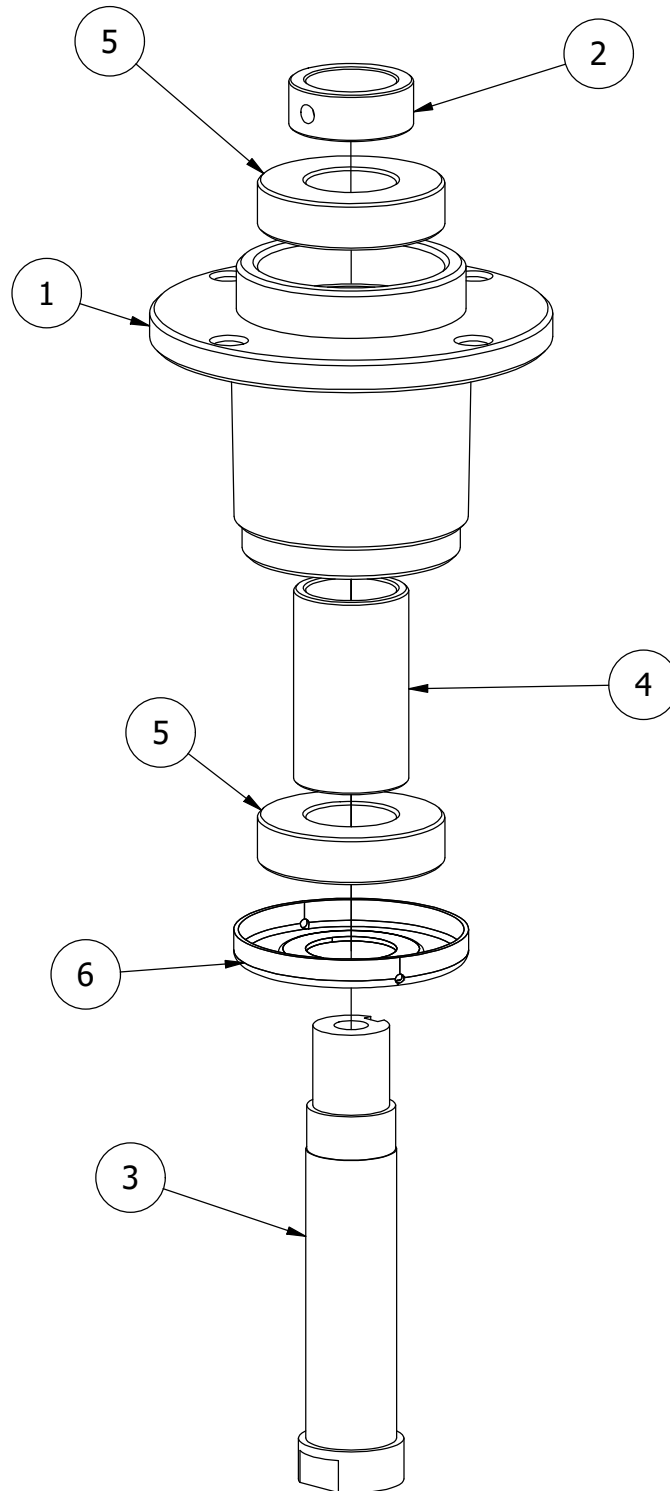

Parts List			
ITEM	QTY	PART NUMBER	DESCRIPTION
1	1	437-0020-00	RZ Mower Spindle Housing
2	1	437-0021-00	RZ Mower Deck Spindle Set Colar
3	1	437-0023-00	RZ Mower Deck Spindle Shaft
4	1	437-0022-00	RZ Deck Spindle Spacer
5	2	410-0003-00	Spindle Bearing
6	1	437-0014-00	Mower Deck Spindle Dust Cup