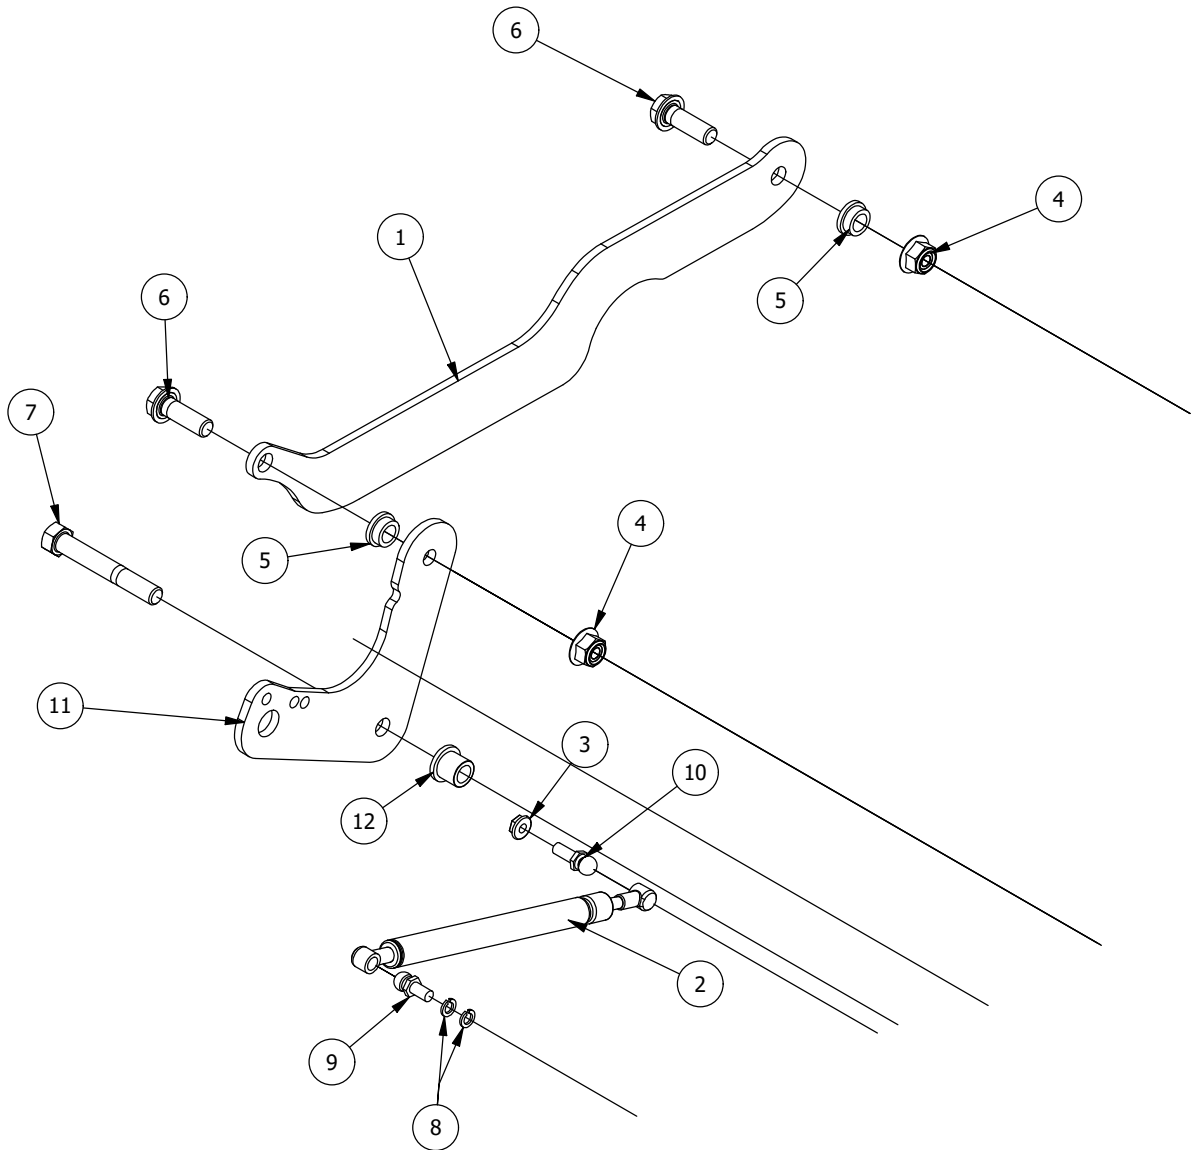

DETAIL C

Detail C Parts List			
ITEM	QTY	PART NUMBER	DESCRIPTION
1	1	435-0015-00	Mower Deck Height Left Link Arm
2	1	434-0008-00	RZ Deck Assist Gas Spring
3	11	413-0006-00	5/16-18 HEX FLANGE NUT W/SERR ZINC
4	10	413-0002-00	1/2-13 NYLON INSERT FLANGE LOCKNUT ZC YELLOW
5	8	410-0009-00	1/2" ID X 3/4" OD X 3/8" LENGTH FLANGE BUSHING
6	6	418-0047-00	1/2-13 X 1-1/2 HEX FLANGE BOLT GR 8 ZINC YELLOW
7	2	418-0042-00	1/2-13 X 3-1/2 HEX C/S GR 5 ZINC YELLOW
8	2	419-0009-00	5/16 SPLIT LOCKWASHER ZINC
9	1	487-0005-00	Control Arm Damper Ball Stud
10	1	487-0008-00	Control Arm Damper Ball Stud 3/4" Thread
11	1	431-0008-00	2020 RZ Left Rear Deck Height Control Arm
12	4	410-0068-00	.502 ID X .753 OD X .75 OAL X1 FL OD X .125 FL BUSHING