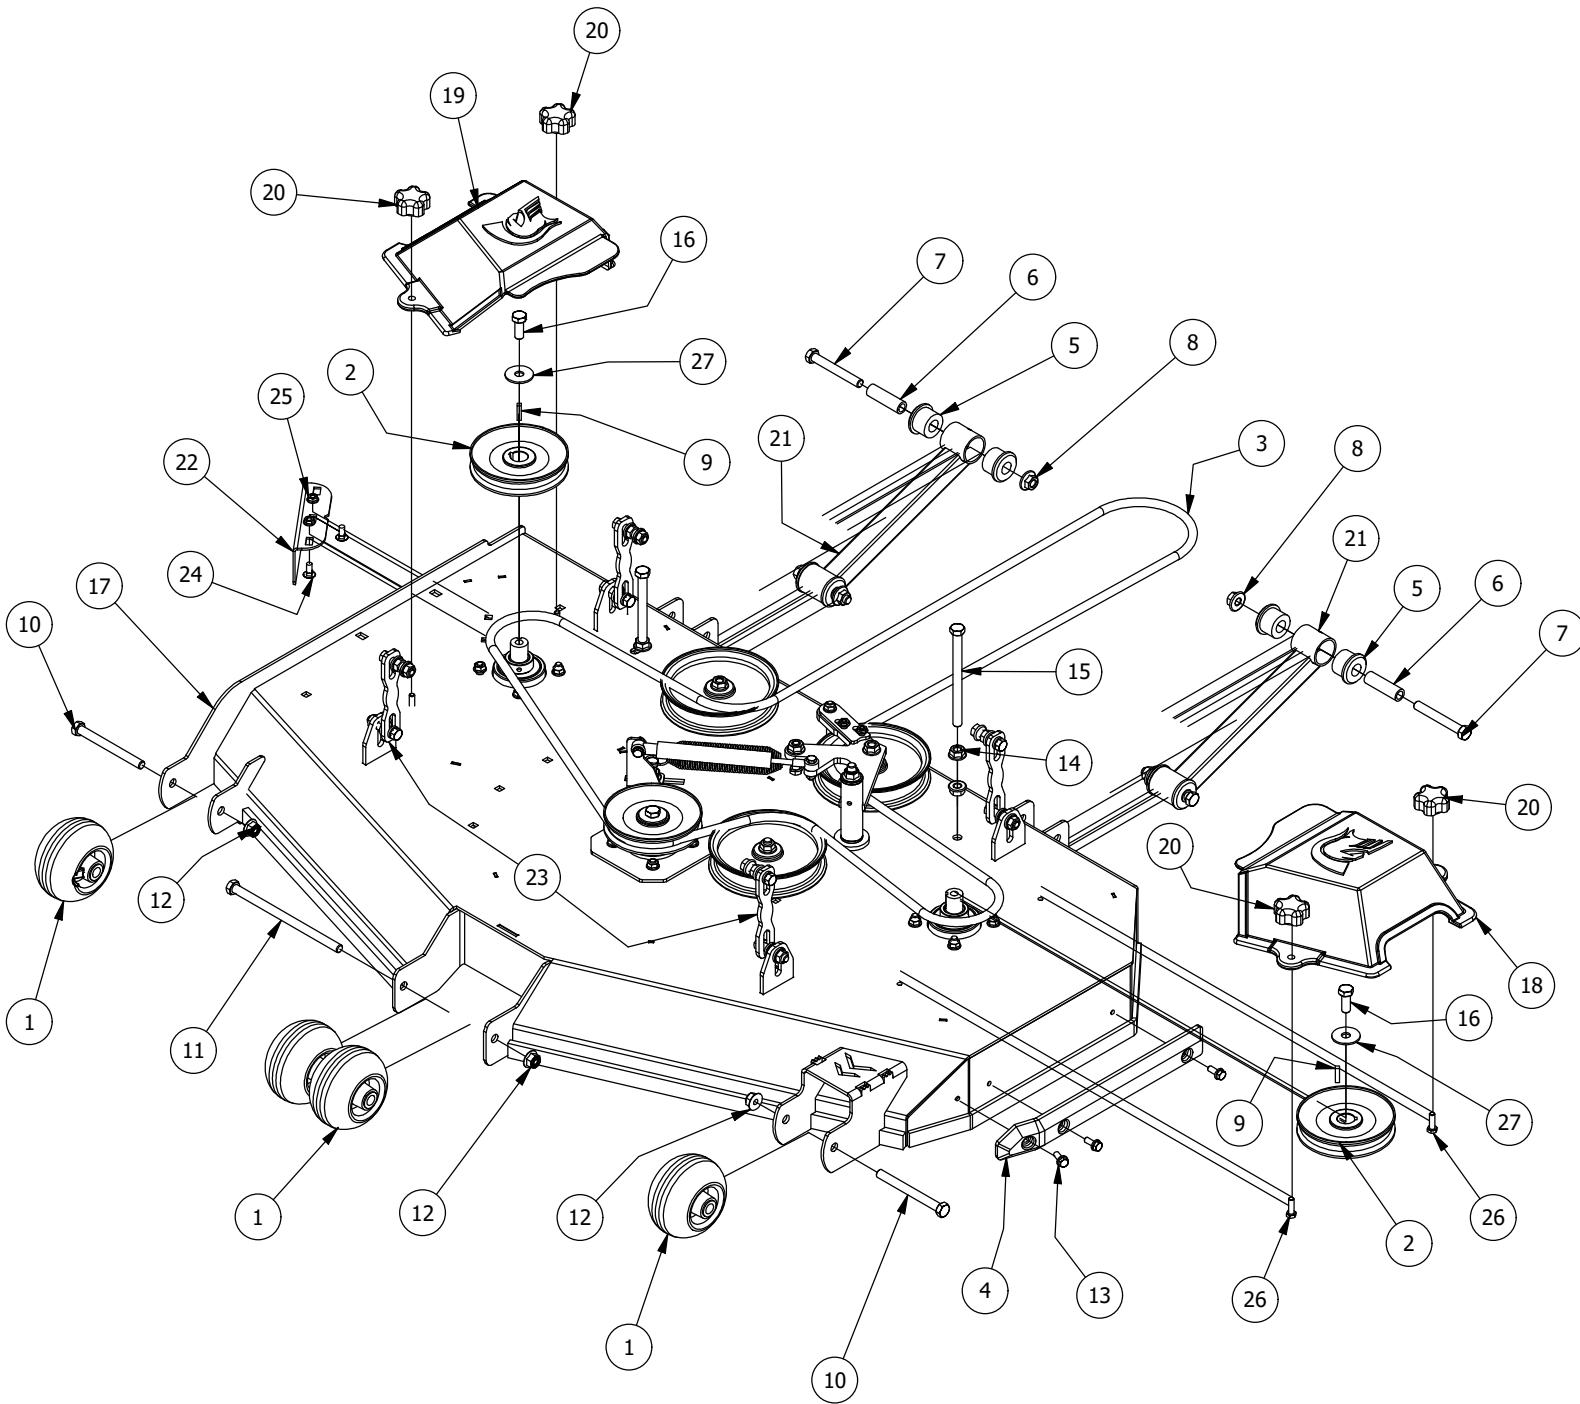

54" Deck Assembly 1

54" Deck Assembly 1			
ITEM	QTY	PART NUMBER	DESCRIPTION
1	4	422-0001-00	Anti-Scalp Wheel
2	3	433-0004-00	Deck Pulley 54"
3	1	461-0001-00	54" Mower Deck Belt, HB x 153.5" Effective Length
4	1	429-0001-00	Mower Nylon Deck Guard
5	8	732-2008-00	Black A90 Suspension Bushing
6	4	732-2001-00	Large MTV A-Arm Bushing Sleeve
7	4	418-0021-00	1/2-13 X 3-3/4 HEX C/S GR 5 ZINC
8	4	413-0017-00	1/2-13 NYLON INSERT FLANGE LOCKNUT ZINC W/SERRATIONS
9	3	442-0001-00	1/4 X 1 SQUARE KEY STOCK
10	2	418-0016-00	1/2-13 X 5 HEX C/S GR 2 ZINC YELLOW
11	1	418-0015-00	1/2-13 X 8-1/2 HEX C/S GR 2 ZINC YELLOW
12	4	413-0002-00	1/2-13 NYLON INSERT FLANGE LOCKNUT ZC YELLOW
13	3	418-0049-00	5/16-18 X 3/4 IND HWH TRI LOB ZINC
14	8	413-0005-00	1/2-13 HEX FLANGE NUT W/SERR ZINC YELLOW
15	2	418-0044-00	1/2-13 X 6-1/2 HEX C/S GR 8 ZINC YELLOW
16	3	418-0006-00	1/2-20 X 1-1/4 HEX C/S GR 5 ZINC
17	1	490-0064-00	2020 54" RZ Deck Assembly
18	1	414-0018-00	48" & 54" Deck Left Pulley Cover
19	1	414-0019-00	48" & 54" Deck Right Pulley Cover
20	4	445-0005-00	5/16-18 5-LOBE (STAR) FEMALE SOFT TOUCH KNOB (1.90 DIA) BLK
21	2	490-0047-00	2019 all RZ Deck Stabilizer assembly
22	1	439-0399-00	2020 RT&SRT/RZ 54 Deck wiper Brkt
23	4	435-0013-00	RZ Mower Deck Actuator Connecting Link
24	2	418-0008-00	5/16-18 X 3/4 CARRIAGE BOLT ZINC
25	2	413-0022-00	5/16-18 HEX FLANGE NUT W/SERR ZINC YELLOW
26	4	418-0108-00	5/16 x1 Hex C/S (GR8) ZC/Yel
27	3	419-0001-00	1/2" X 1-5/8 BELLEVILLE CUP WASHER ZINC YELLOW