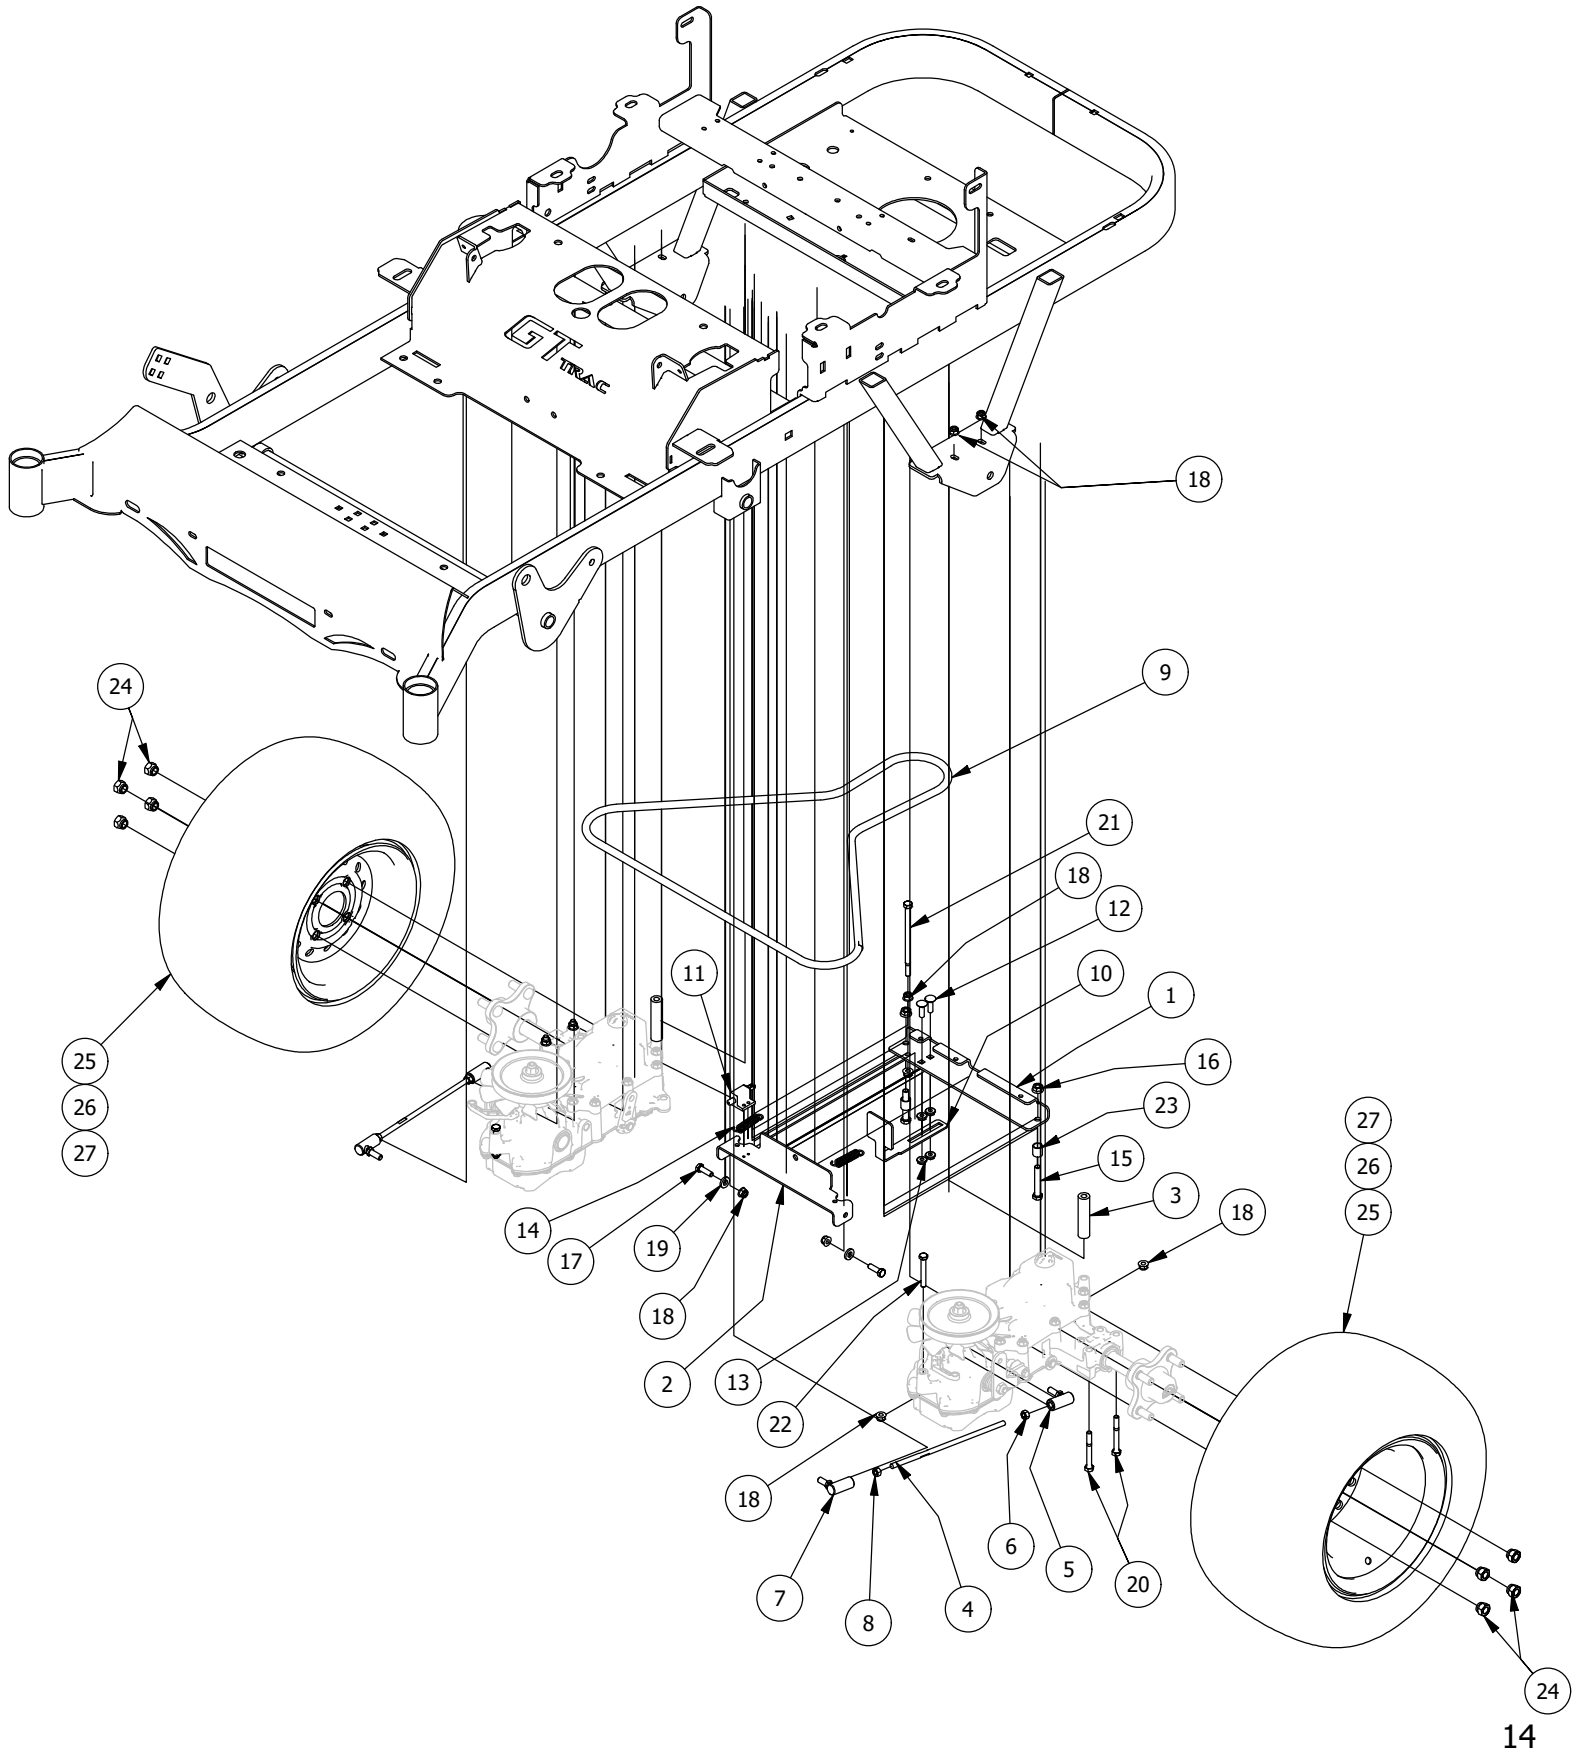

Transmission Assembly

Transmission Assembly			
ITEM	QTY	PART NUMBER	DESCRIPTION
1	1	439-0098-00	Mower TTQ Transmission Mount Brace
2	1	439-0018-00	Mower TTQ Brake Rod Bracket 2020
3	2	425-0023-00	Mower TTQ Hydrostatic Transmission Rear Spacer
4	2	435-0020-00	Mower Drive Arm Rod TTQ 400 & 300 Transmission
5	2	410-0001-00	Control Arm Rod End, Right
6	2	413-0035-00	5/16-24 HEX NUT ZINC
7	2	410-0002-00	Control Arm Rod End, Left
8	2	413-0003-00	5/16 Hex Nut Left hand thread
9	1	461-0015-00	RZ TuffTorq Pump Belt 77.5" A belt
10	1	439-0066-00	Mower Standard Transmission Brake Interlock Bracket
11	1	486-0030-00	Safety Switch
12	2	418-0010-00	5/16-18 X 1 CARRIAGE BOLT ZC/YEL
13	4	413-0006-00	5/16-18 HEX FLANGE NUT W/SERR ZINC
14	2	434-0003-00	Brake Pedal Release Spring
15	2	418-0107-00	3/8-16 X 2-1/4 HEX FLANGE BOLT GR 8 ZC YELLOW
16	2	413-0020-00	3/8-16 HEX FLANGE NUT W/SERR ZINC YELLOW
17	2	418-0108-00	5/16 x1 Hex C/S (GR8) ZC/Yel
18	12	613-8049-00	5/16-18 Nylon Insert Flange Nut Zinc Orange Nylon
19	2	413-0052-00	3/8 ID X 3/4 OD X .125 THK BRONZE WASHER
20	4	418-0093-00	5/16-18 UNC-2.75 Hex Bolt TTQ Transmission
21	3	418-0092-00	5/16-18 UNC-5.5 Hex Bolt TTQ Transmission
22	2	618-2034-00	5/16" x 2-1/4" Hex Hd Cap Scr.
23	2	725-1011-00	11/16"x 1/2" x 5/8" Spacer
24	8	413-0015-00	1/2-20 Lugnut for Aluminum Wheels
25	2	422-0053-00	Turf Armor 22x11-10 Rear Tire/Wheel Assembly
26	2	422-0037-00	RZ Rear 22x12-R10 Soft Ride and Wheel Assembly
27	1	422-0047-00	RZ Rear 22x10-R10 Soft Ride and 10x7 Wheel Assembly