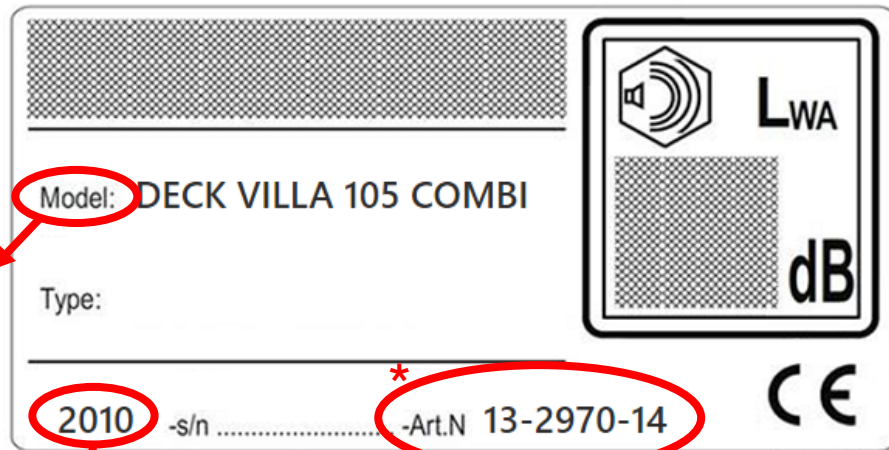

How to find your ***Art / Model** Number on:

You will find a silver badge similar to the examples shown below.

Where will I find this silver badge?

- Tractor Mowers you will find on the machine behind the seat
- Front Decks you will find on the deck
- Walkbehind Push Mower you will find on the deck between engine and grass collector bag
- Handheld Small Machines (Brushcutters/ Hedgetrimmers etc.) on the Machine body