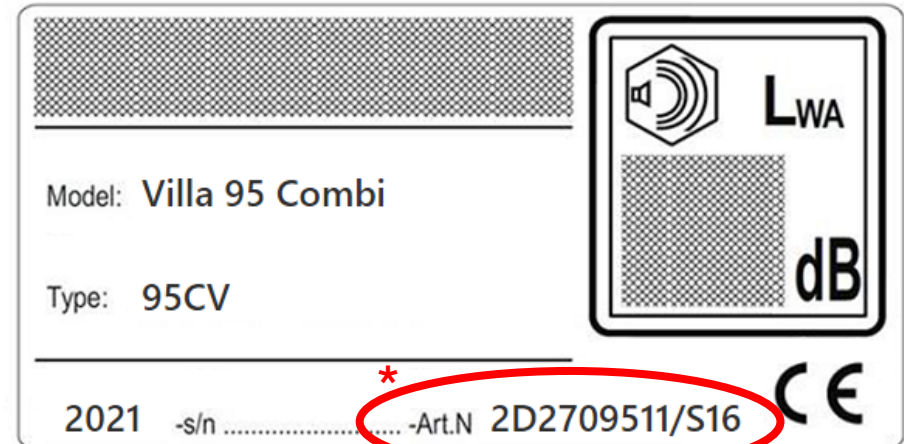

How to find your ***Art / Model** Number on:

You will find a silver badge similar to the examples shown below.

Where will I find this silver badge?

- Tractor Mowers you will find on the machine behind the seat
- Front Decks you will find on the deck
- Walkbehind Push Mower you will find on the deck between engine and grass collector bag
- Handheld Small Machines (Brushcutters/ Hedgetrimmers etc.) on the Machine body

OR

Model Name

Year of Manufacture