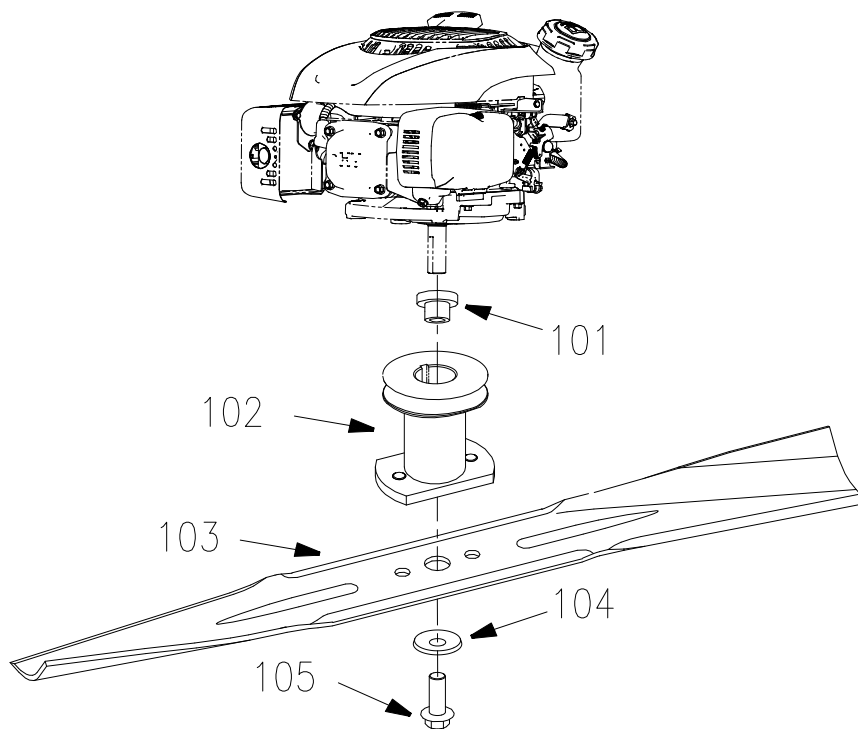

80	2009120	Front Shaft Assembly	1
81	WORD18-01	Nylon Bearing	4
82	GB896-09	E-Clip 9mm	2
83	2200033	Pinion Gear, Right	1
84	XSZ56-2-06	E-Clip 19mm	2
85	1830040	Cutting Height Adjustment Lever	1
86	2000088	Rear Axle Assembly	1
87	2200032	Pinion Gear, Left	1
88	2207002A	Bearing Housing	2
89	2207003	Wheel Bearing 8806	2
90	2207001	Bushing	2
91	XSZ56-2-08	Roll Pin	2
92	GB879-05016	Pin 5*16	2
93	2012016A	Transmission Tension Spring	1

Ref. No.	Parts No.	Description	QTY
101	2019001	Bushing	1
102	2000153	Blade Adaptor Pulley	1
103	2000135	Blade	1
104	XSZ56-2-17	Washer	1
105	2200010	Bolt	1