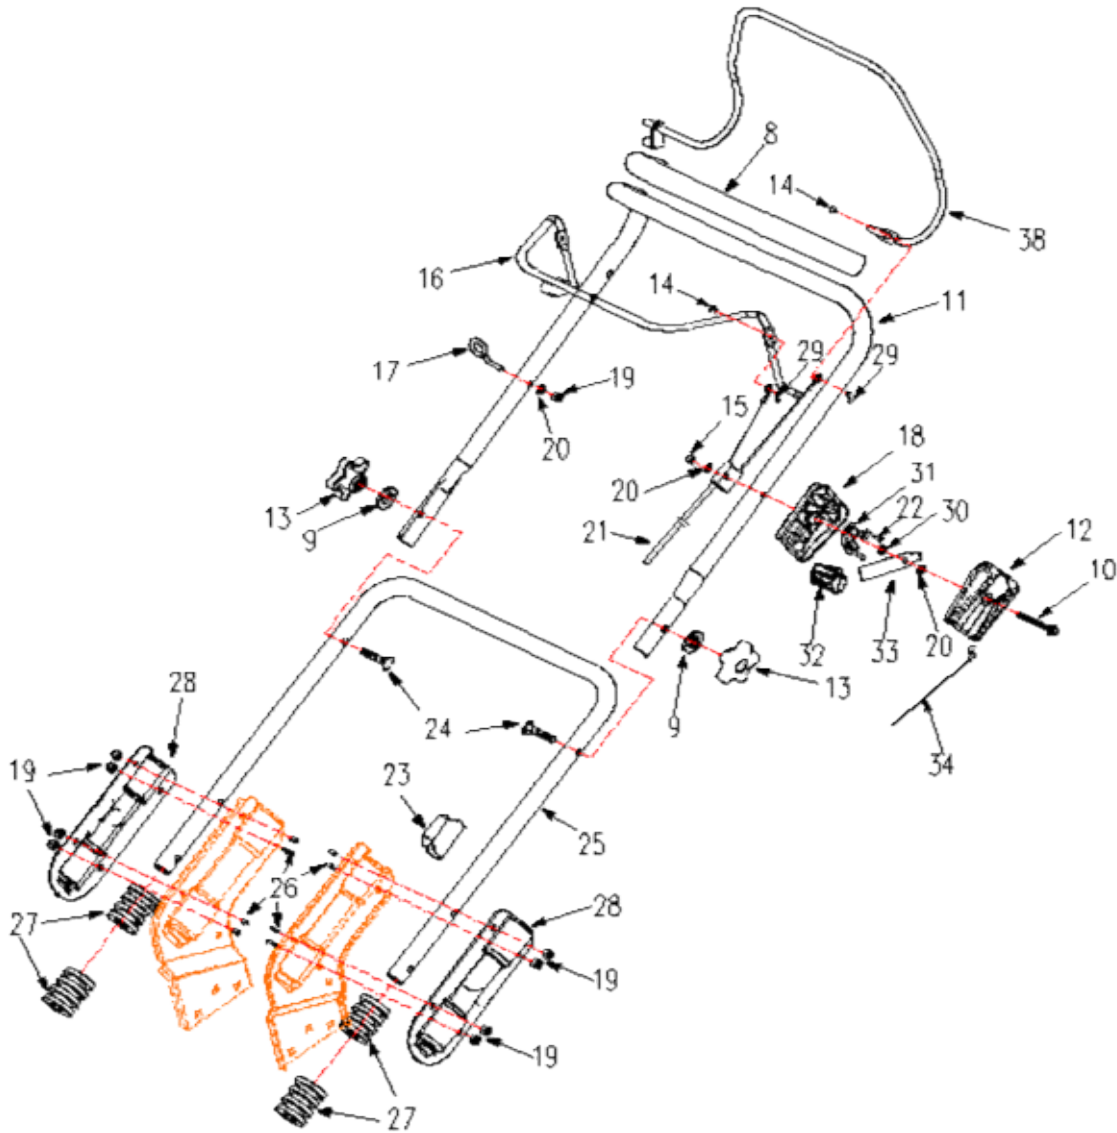

# Parts Book For WYZ20HN-FJ180V-A01

Ref. No.	Parts No.	Description	QTY
8	18.6-04	Handle Grip	1
9	2003022	Washer	2
10	GB16674.1-06065	Bolt	1
11	2000171	Upper Handlebar	1
12	2000138	Throttle control box,Left	1
13	1850006	Nut	2
14	2000078	Bear of pin	2
15	GB923-06	Nuts M6	1
16	2000170	Blade Control Handle welded	1
17	WORD18.6-05	Guy Hook	1
18	2000139A	Throttle control box,right	1
19	GB6182-06	Nuts M6	1
20	GB97.1-06	Washer 6	2
21	1830028B	Cable unit	1
22	GB845-35095	Self Tapping Screw ST3.5*9.5	2
23	2011559	Card Line Sets	1

Ref. No.	Parts No.	Description	QTY
19	GB6182-06	NUTS m6	2
40	2000305	Right Bracket	1
41	2200003A	Torsion Spring, Right	1
42	2000001A	Rod, Rear Cover	1
43	2000004	Rear Cover	1
44	2200002A	Torsion Spring, Left	1
45	2000303	Left Bracket	1
46	2000150	Deck	1
47	GB16674.1-08040	bolt m8*40	3
48	2000154	Welded anti-collision beam	1
50	2011069	Rear Guard	1
51	GB91-02020	Pin 2*20	2
52	2000156	Height Adjustment Rack	1
53	GB16674.1-06016	bolt m6*16	2
54	GB6182-08	Nuts m8	9
55	GB801-08016	bolt m8*16	6
58	2000066	Belt Cover	1
59	GB5285-55190	Self Tapping Screw ST5.5*19	2
60	2200056	V-Belt A813	1
61	2008011	Guard	1
62	2100012	Wing Nuts	1
63	4LZ2.16.4-04	Rubber Ring	1
64	GB96-06	Washer 6	2
67	XSZ56-1-17	Hair Pin	1

Ref. No.	Parts No.	Description	QTY
19	GB6182-06	Nuts m6	8
49	GB6170-08	Nuts m8	1
53	GB16674.1-06016	bolt m6*16	8
54	GB6182-08	Nuts m8	1
65	GB16674.1-08025	bolt m8*25	1
66	GB97.1-08	Washer 8	1
67	XSZ56-1-17	Hair Pin	2
68	2007401	Bushing	4
69	85111	gear box	1
70	2100496	Bracket Plate	1
71	GB16674.1-08016	bolt m8*16	4
72	2201002	1/2" Bearing	8
73	2001200	Rear Wheel 8"*2"	2
74	GB97.1-12	Washer 12	4
75	GB955-12	Washer 12	4
76	2200034A	Cover	2
77	1810111	Tension Spring	1
78	2002000	Haul Shank Seam	1
79	1830070	Wheel 8"	2