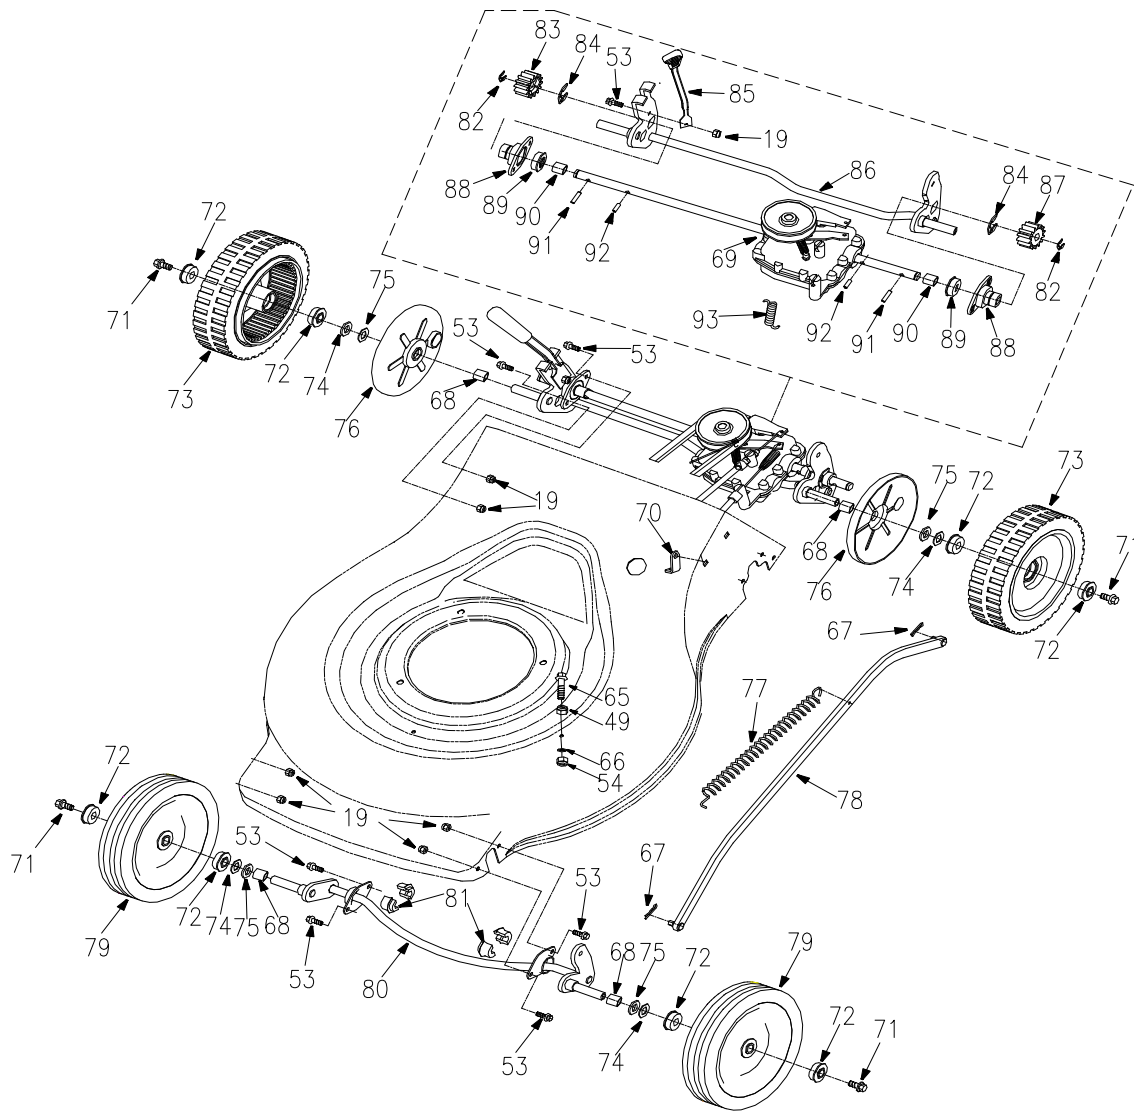

# Parts Book For WYZ20HN-FJ180V-A01

Ref. No.	Parts No.	Description	QTY
8	18.6-04	Handle Grip	1
9	2003022	Washer	2
10	GB16674.1-06065	Bolt	1
11	2000171	Upper Handlebar	1
12	2000138	Throttle control box,Left	1
13	1850006	Nut	2
14	2000078	Bear of pin	2
15	GB923-06	Nuts M6	1
16	2000170	Blade Control Handle welded	1
17	WORD18.6-05	Guy Hook	1
18	2000139A	Throttle control box,right	1
19	GB6182-06	Nuts M6	1
20	GB97.1-06	Washer 6	2
21	1830028B	Cable unit	1
22	GB845-35095	Self Tapping Screw ST3.5*9.5	2
23	2011559	Card Line Sets	1

Ref. No.	Parts No.	Description	QTY
19	GB6182-06	NUTS m6	2
40	2000305	Right Bracket	1
41	2200003A	Torsion Spring, Right	1
42	2000001A	Rod, Rear Cover	1
43	2000004	Rear Cover	1
44	2200002A	Torsion Spring, Left	1
45	2000303	Left Bracket	1
46	2000150	Deck	1
47	GB16674.1-08040	bolt m8*40	3
48	2000154	Welded anti-collision beam	1
50	2011069	Rear Guard	1
51	GB91-02020	Pin 2*20	2
52	2000156	Height Adjustment Rack	1
53	GB16674.1-06016	bolt m6*16	2
54	GB6182-08	Nuts m8	9
55	GB801-08016	bolt m8*16	6
58	2000066	Belt Cover	1
59	GB5285-55190	Self Tapping Screw ST5.5*19	2
60	2200056	V-Belt A813	1
61	2008011	Guard	1
62	2100012	Wing Nuts	1
63	4LZ2.16.4-04	Rubber Ring	1
64	GB96-06	Washer 6	2
67	XSZ56-1-17	Hair Pin	1

Ref. No.	Parts No.	Description	QTY
19	GB6182-06	Nuts m6	8
49	GB6170-08	Nuts m8	1
53	GB16674.1-06016	bolt m6*16	8
54	GB6182-08	Nuts m8	1
65	GB16674.1-08025	bolt m8*25	1
66	GB97.1-08	Washer 8	1
67	XSZ56-1-17	Hair Pin	2
68	2007401	Bushing	4
69	85111	gear box	1
70	2100496	Bracket Plate	1
71	GB16674.1-08016	bolt m8*16	4
72	2201002	1/2" Bearing	8
73	2001200	Rear Wheel 8"*2"	2
74	GB97.1-12	Washer 12	4
75	GB955-12	Washer 12	4
76	2200034A	Cover	2
77	1810111	Tension Spring	1
78	2002000	Haul Shank Seam	1
79	1830070	Wheel 8"	2