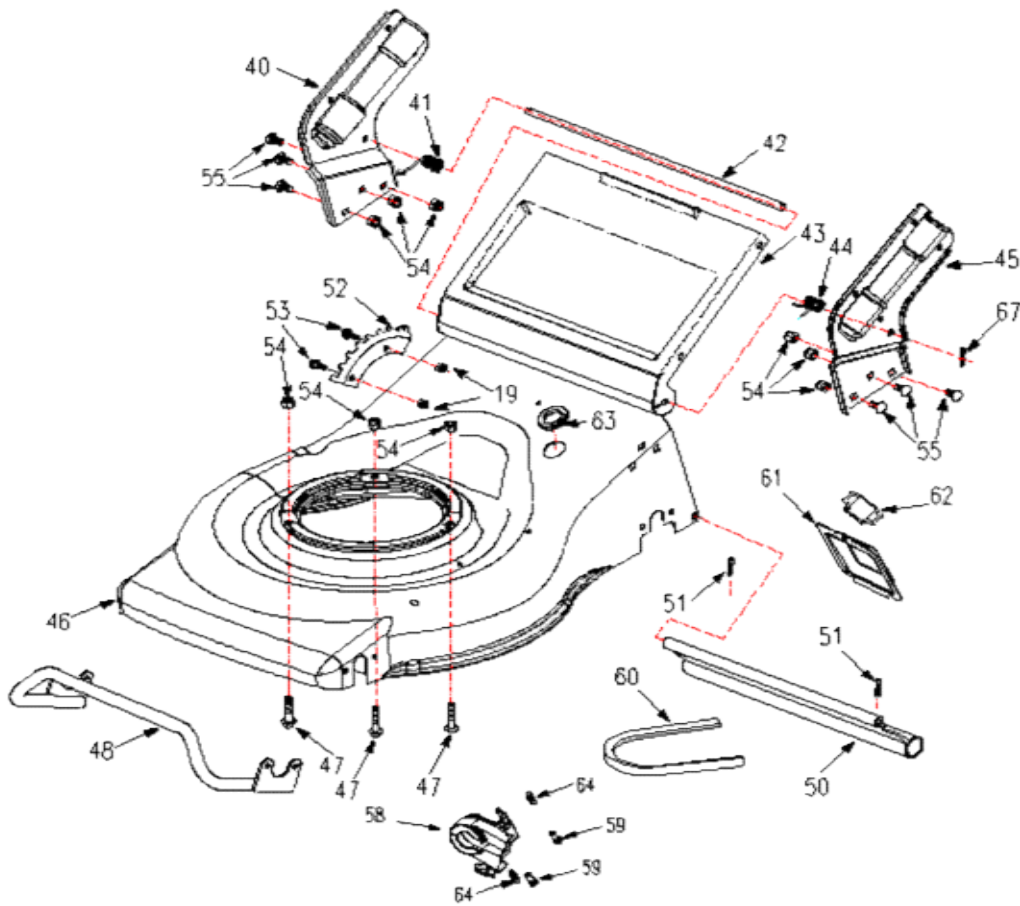

# Parts Book For WYZ20HN-FJ180V-A01

Ref. No.	Parts No.	Description	QTY
8	18.6-04	Handle Grip	1
9	2003022	Washer	2
10	GB16674.1-06065	Bolt	1
11	2000171	Upper Handlebar	1
12	2000138	Throttle control box,Left	1
13	1850006	Nut	2
14	2000078	Bear of pin	2
15	GB923-06	Nuts M6	1
16	2000170	Blade Control Handle welded	1
17	WORD18.6-05	Guy Hook	1
18	2000139A	Throttle control box,right	1
19	GB6182-06	Nuts M6	1
20	GB97.1-06	Washer 6	2
21	1830028B	Cable unit	1
22	GB845-35095	Self Tapping Screw ST3.5*9.5	2
23	2011559	Card Line Sets	1

Ref. No.	Parts No.	Description	QTY
19	GB6182-06	NUTS m6	2
40	2000305	Right Bracket	1
41	2200003A	Torsion Spring, Right	1
42	2000001A	Rod, Rear Cover	1
43	2000004	Rear Cover	1
44	2200002A	Torsion Spring, Left	1
45	2000303	Left Bracket	1
46	2000150	Deck	1
47	GB16674.1-08040	bolt m8*40	3
48	2000154	Welded anti-collision beam	1
50	2011069	Rear Guard	1
51	GB91-02020	Pin 2*20	2
52	2000156	Height Adjustment Rack	1
53	GB16674.1-06016	bolt m6*16	2
54	GB6182-08	Nuts m8	9
55	GB801-08016	bolt m8*16	6
58	2000066	Belt Cover	1
59	GB5285-55190	Self Tapping Screw ST5.5*19	2
60	2200056	V-Belt A813	1
61	2008011	Guard	1
62	2100012	Wing Nuts	1
63	4LZ2.16.4-04	Rubber Ring	1
64	GB96-06	Washer 6	2
67	XSZ56-1-17	Hair Pin	1

Ref. No.	Parts No.	Description	QTY
19	GB6182-06	Nuts m6	8
49	GB6170-08	Nuts m8	1
53	GB16674.1-06016	bolt m6*16	8
54	GB6182-08	Nuts m8	1
65	GB16674.1-08025	bolt m8*25	1
66	GB97.1-08	Washer 8	1
67	XSZ56-1-17	Hair Pin	2
68	2007401	Bushing	4
69	85111	gear box	1
70	2100496	Bracket Plate	1
71	GB16674.1-08016	bolt m8*16	4
72	2201002	1/2" Bearing	8
73	2001200	Rear Wheel 8"*2"	2
74	GB97.1-12	Washer 12	4
75	GB955-12	Washer 12	4
76	2200034A	Cover	2
77	1810111	Tension Spring	1
78	2002000	Haul Shank Seam	1
79	1830070	Wheel 8"	2